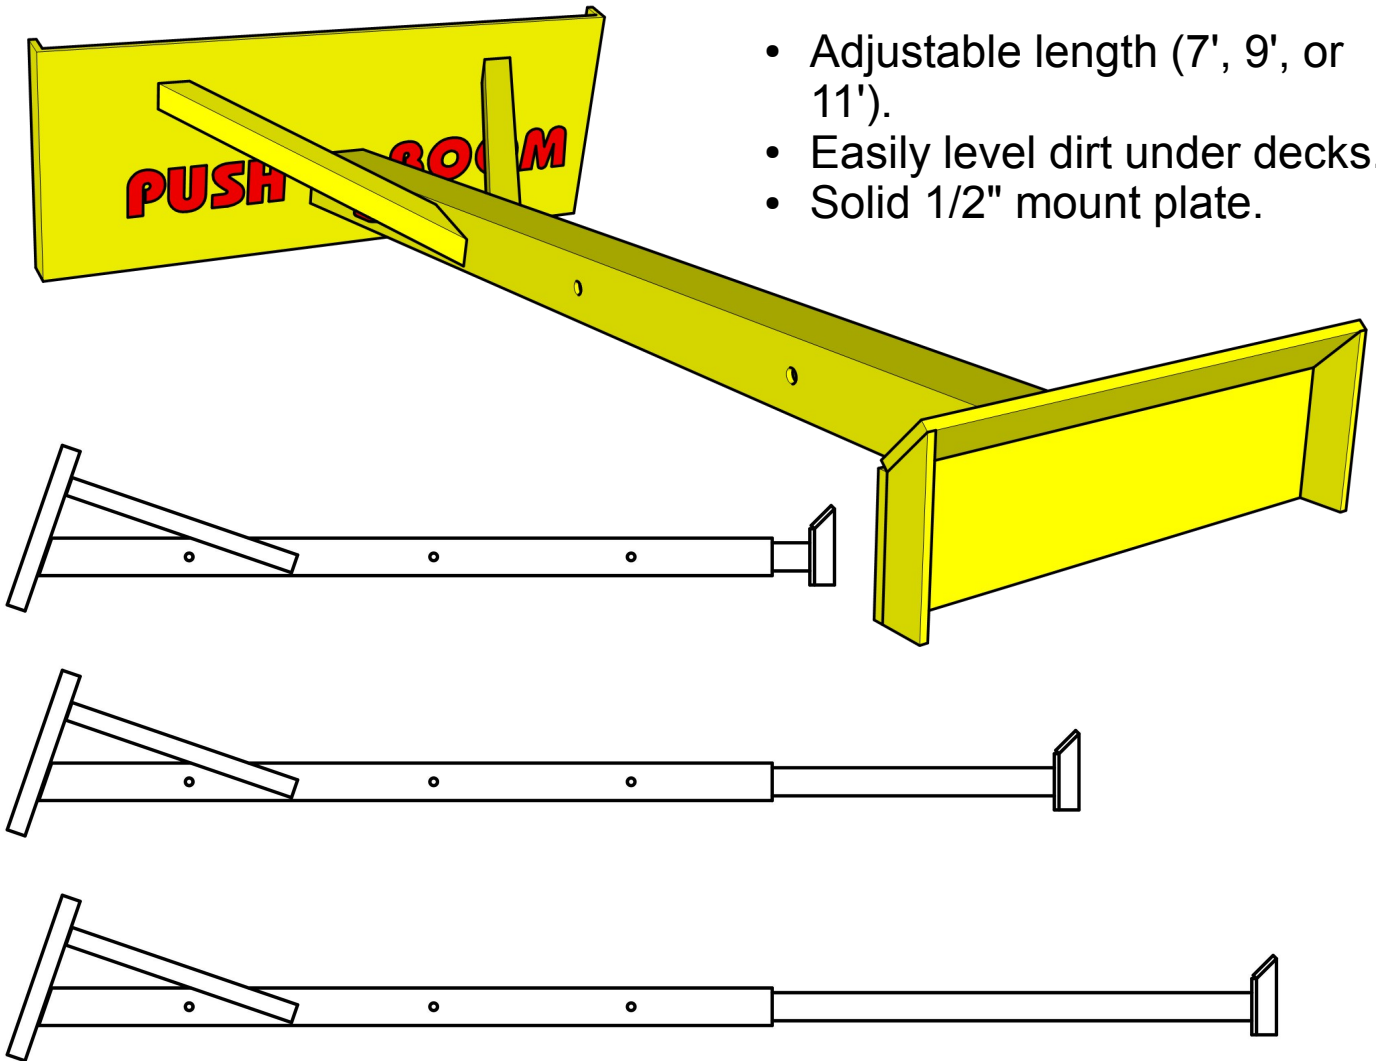

# Talet Attachments

## Push Boom

- Adjustable length (7', 9', or 11').
- Easily level dirt under decks.
- Solid 1/2" mount plate.

Model	PB1000
Height	18"
Width	45"
Length	7', 9', 11'
Blade Width	24"
Blade Height	8"
Weight (Approx.)	415 lbs.