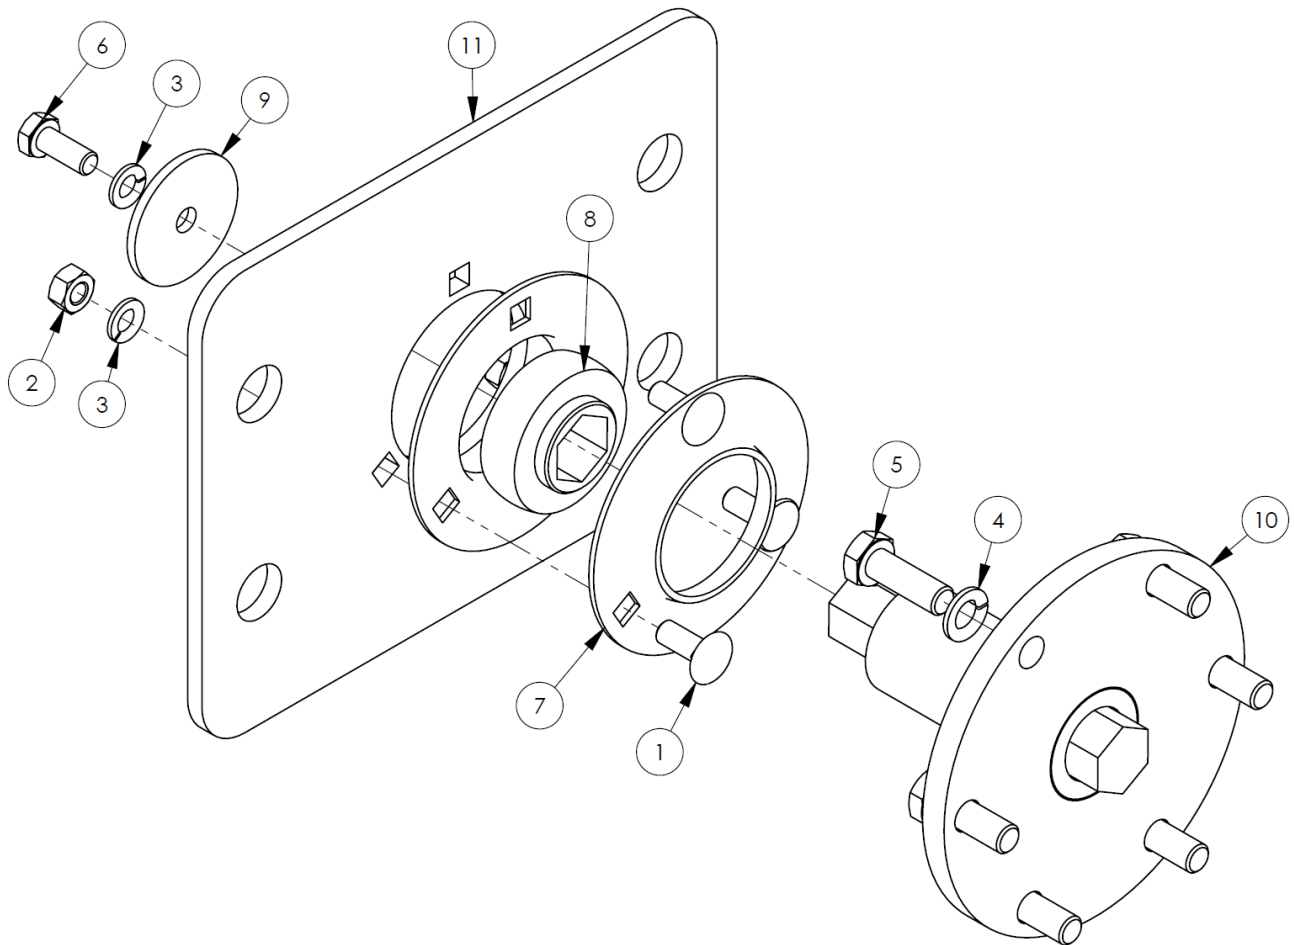

6' Pick-Up Pro Sweeper - 242 Series

Item	Qty	Part No.	Name	Additional Info
1	3	07-2950	M8-1.25 X 20mm Carriage Bolt - CL8.8	
2	3	07-3737	M8-1.25 Hex Nut - CL10	
3	4	07-3738	M8 Lock Washer	
4	6	07-3747	M10 Lock Washer	
5	6	37-3749	M10-1.50 X 30mm Hex Capscrew - CL10.9	
6	1	07-3777	M8-1.25 X 20mm Hex Capscrew - CL10.9	
7	2	08-0008	Flange Bearing - 3 Bolt	
8	1	08-0037	Bearing	(.62" Hex without Hub)
9	1	13-11903	.34" Flat Washer	
10	1	13-16923	Hex Shaft Idler - Bolt-On	
11	1	13-19286	Mounting Plate