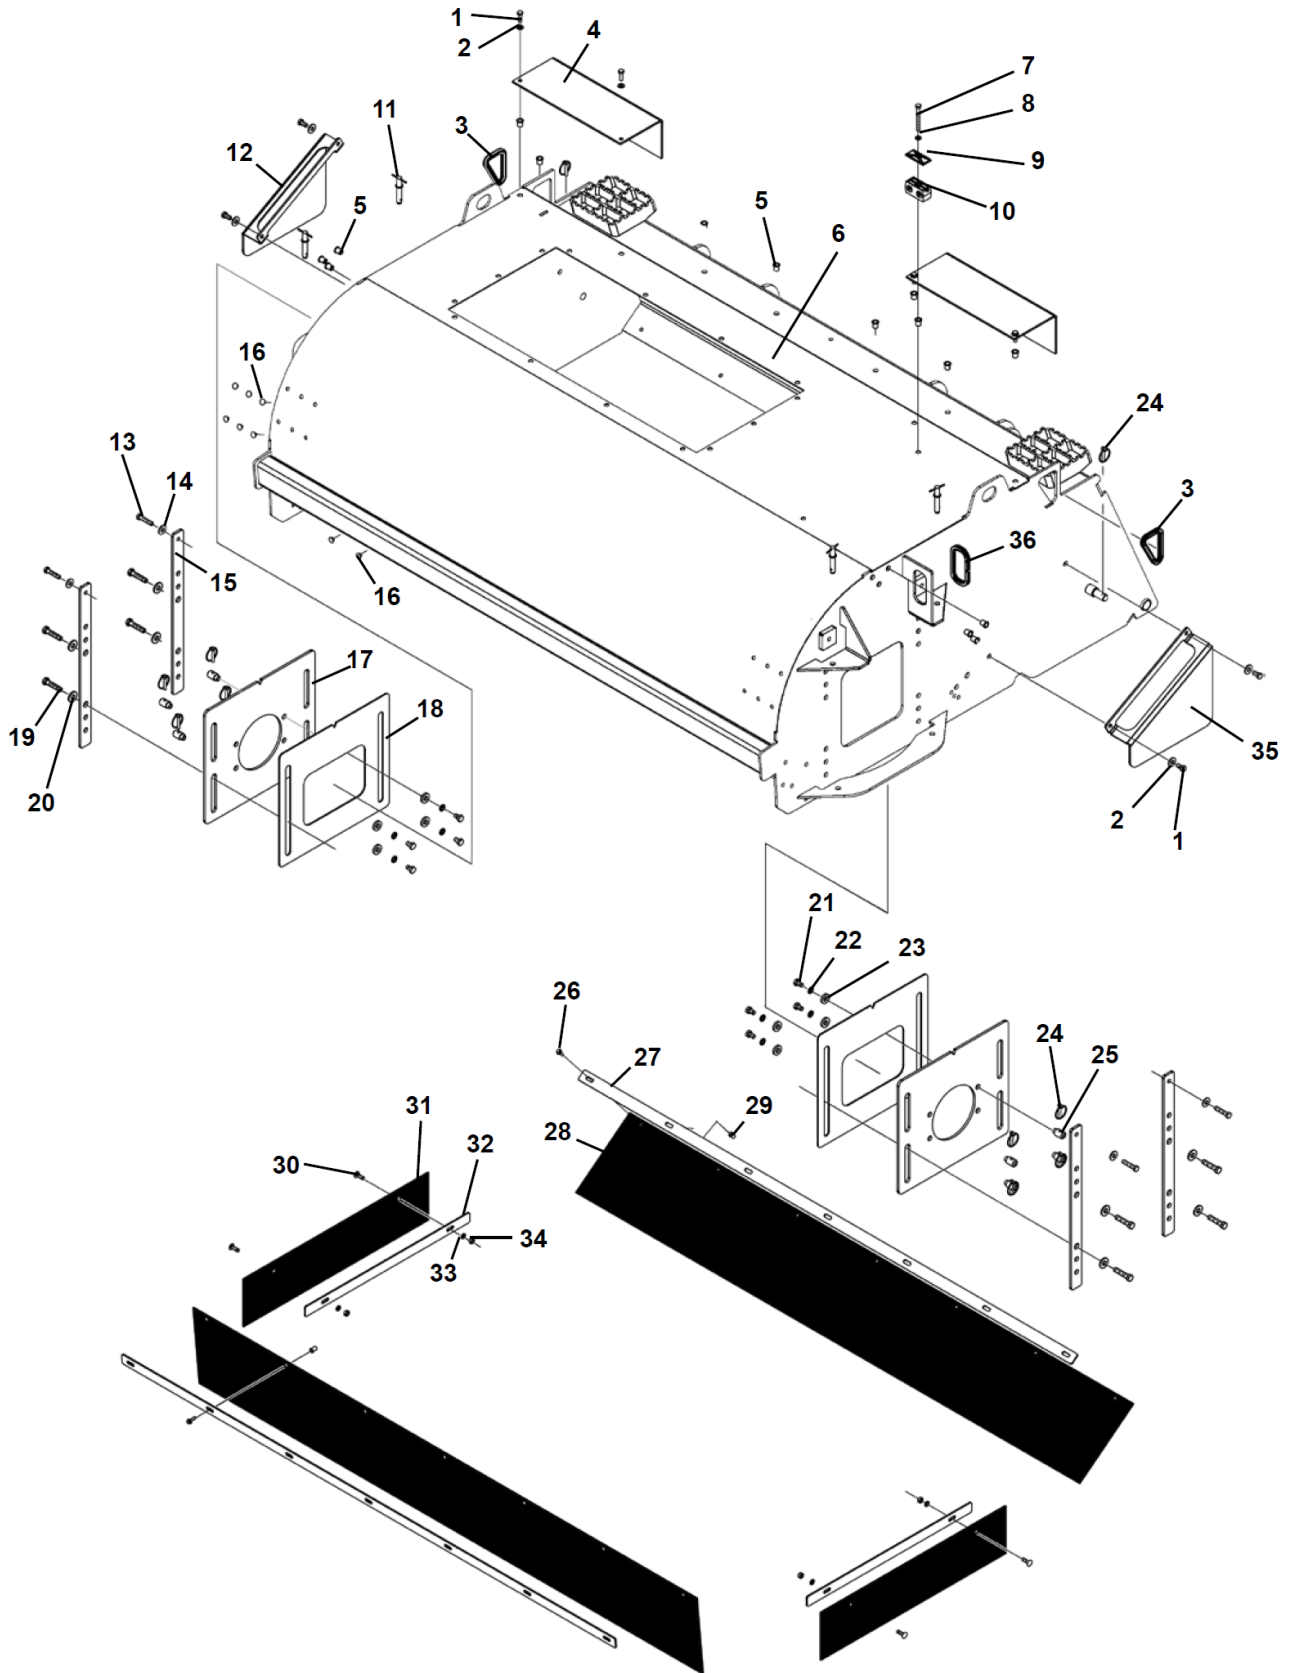

5' Pick-Up Pro Sweeper - 242 Series

Item	Qty	Part No.	Name	Additional Info
1	8	RHW1105-0000	.31" UNC X 1.00" Hex Capscrew	
2	8	P850105	.31" Flat Washer	
3	2	13-19619	Edge Guard	
4	2	13-19626	Hose Cover Plate	
5	16	RHW8642	.31" UNC Rivet Nut	
6	1	13-19632-60	5' Sweeper Frame	
7	1	07-3651	.31" UNC X 3.00" Hex Capscrew - GR8	
8	1	07-3273	.31" Lock Washer	
9	1	RHW8614	Cover Plate	
10	1	RHW8616	Hose Cradle	
11	4	07-7077	T-Handle Quick Release Pin	
12	1	13-19625	Cylinder Guard - Right	
13	4	07-3656	.38" UNC X 1.75" Hex Capscrew - GR8	
14	4	07-3279	.38" Flat Washer - GR8	
15	4	13-19465	Retainer Plate	
16	16	LAF9853	.38" Plug - Plastic	
17	2	13-19464	Slider Plate	
18	2	07-9235	Slider Wear Plate	
19	8	RHW1406-0000	.50" UNC X 1.75" Hex Nylock Capscrew	
20	8	RHW5432-0000	.50" SAE Flat Washer	
21	8	07-6769	M10-1.5 X 16mm Hex Capscrew - CL10.9	
22	4	07-3747	M10 Lock Washer	
23	8	P852608	.50" Hard Washer	
24	10	RHW8068-0000	Lynch Pin - .25"	
25	8	13-14083	Motor Mounting Stud	
26	12	07-2952	M6-1.00 X 20mm Hex Flange Head Capscrew	
27	2	13-15276	Plate .12" X 1.25" X 60"	
28	2	13-19462-60	60" Flap	
29	12	07-2956	M6-1.00 Insert Nut	
30	4	07-5933	M8-1.25 X 25mm Carriage Bolt - CL8.8