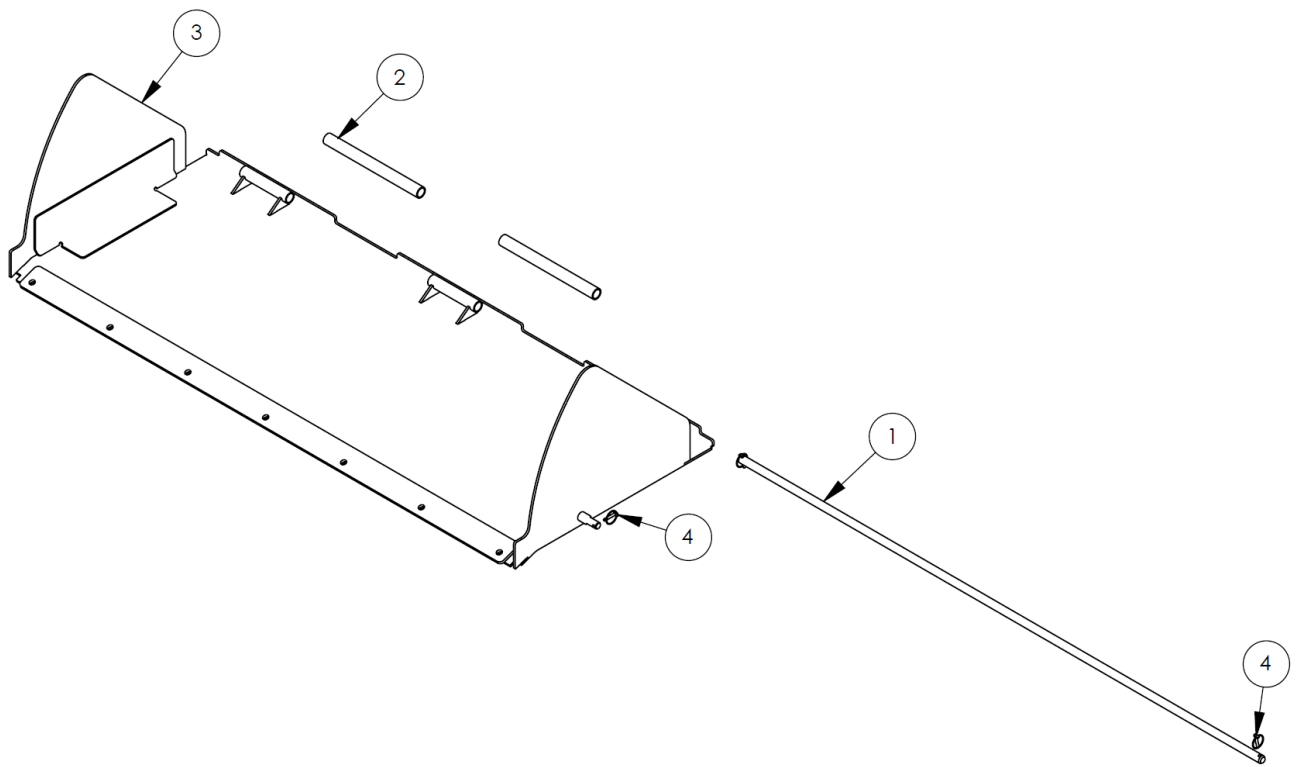

6' Pick-Up Pro Sweeper - 242 Series

Item	Qty	Part No.	Name	Additional Info
1	1	13-17038-6	Rod .88" X 75.50"	
2	2	13-19627-72	Tube 13.50"	
3	1	13-19457-72	6' High Dump Floor	
4	4	RHW8068-0000	Lynch Pin - .25"