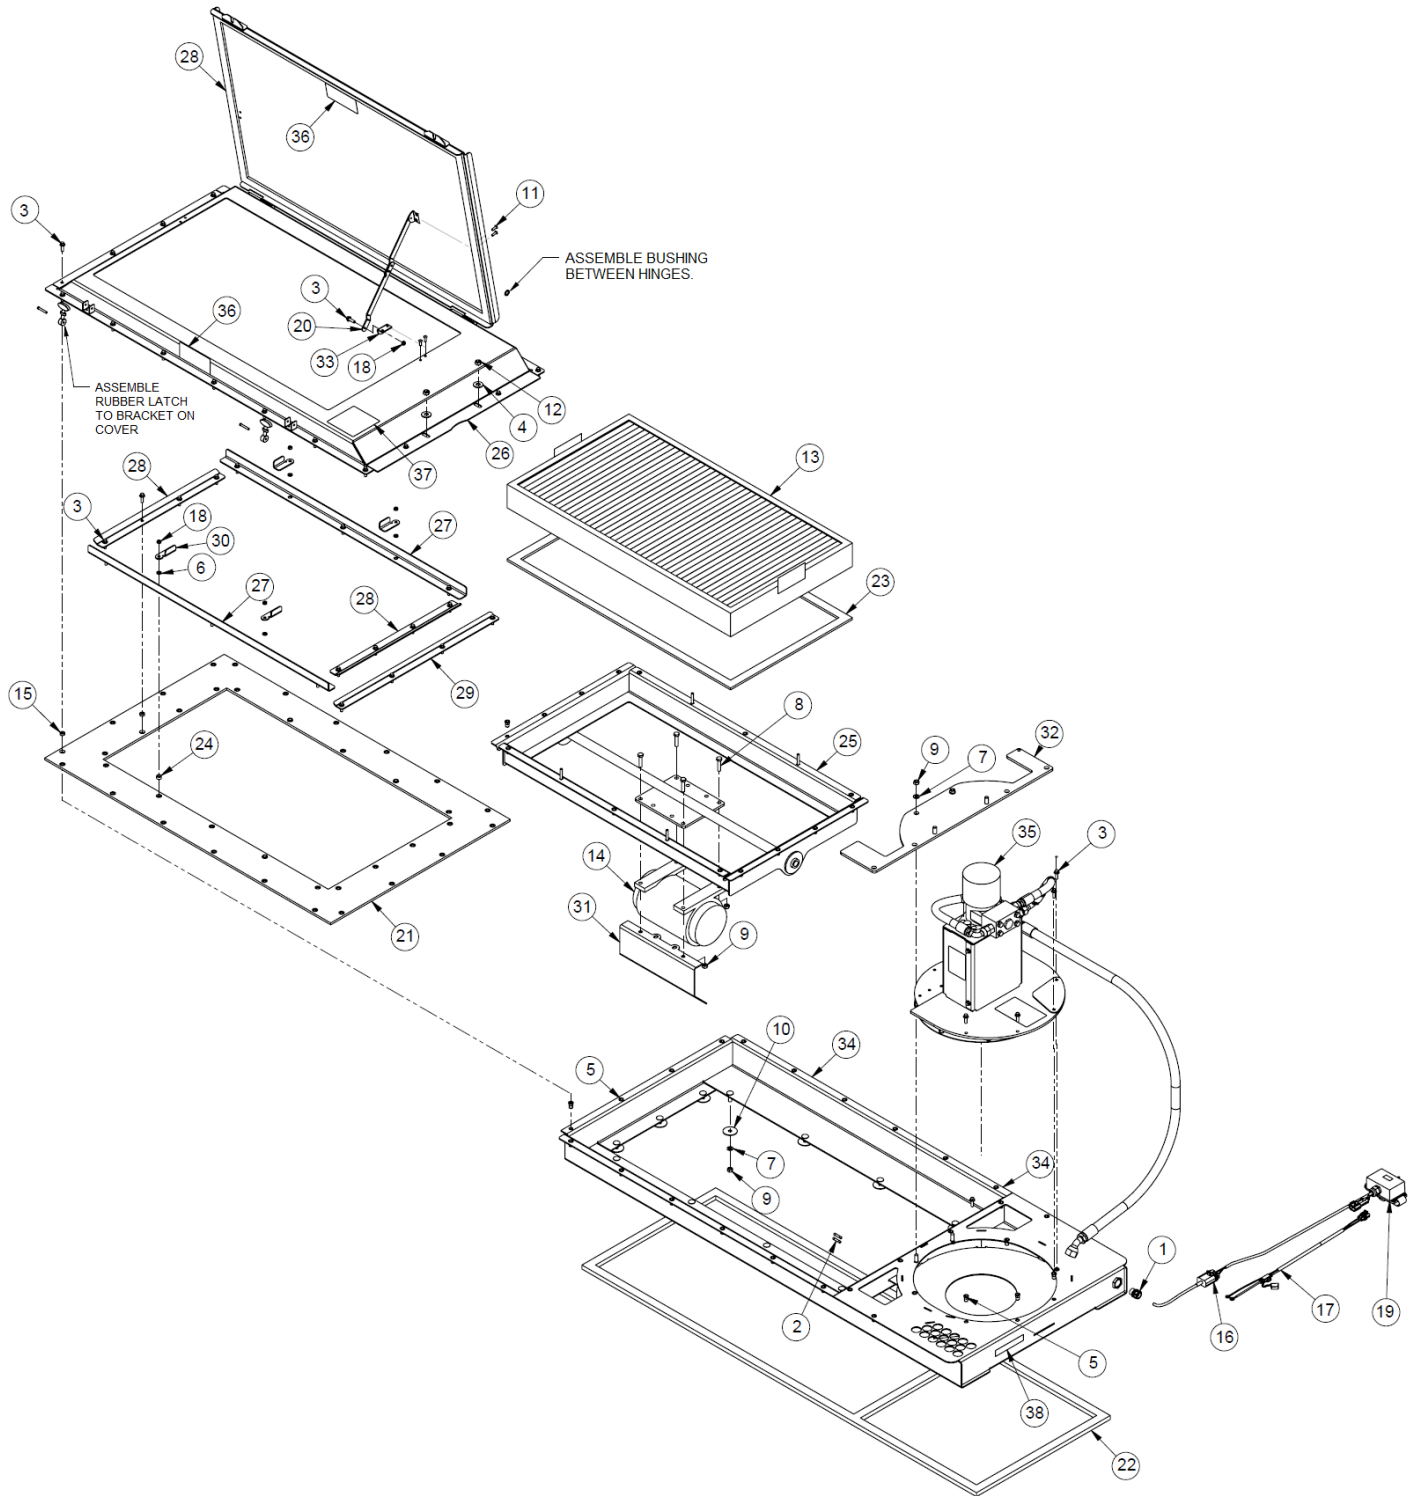

7' Pick-Up Pro Sweeper - 242 Series

Item	Qty	Part No.	Name	Additional Info
1	1	P272670	Female Quick Coupler 8FFS-12FBo	
2	1	P272671	Male Quick Coupler 8FFS-12FBo	

7' Pick-Up Pro Sweeper - 242 Series

Item	Qty	Part No.	Name	Additional Info
1	1	07-0857	Strain Relief	
2	2	07-0867	Terminal	
3	44	07-2952	M6-1.00 X 20mm Hex Flange Head Capscrew	
4	2	07-3279	.38" Flat Washer - GR8	
5	42	07-3617	M6-1.00 Insert Nut	
6	4	07-3728	M6 Flat Washer - CL8.8	
7	18	07-3736	M8 Flat Washer - CL8.8	
8	4	07-3741	M8-1.25 X 35MM Hex Capscrew - CL10.9	
9	22	07-4604	M8-1.25 Hex Lock Nut - CL10.9	
10	16	07-4942	.31" Fender Washer	
11	4	07-5011	.18" X .62" Rivet	
12	2	07-5370	.38" UNC Lock Nut - GR8	
13	1	07-6679	Dust Collector Filter	
14	1	07-6947	Vibrator - 12V	
15	38	07-6963	Spacer	
16	1	07-7029	Wire Harness - 9'	
17	1	07-7733	Wire Harness - Power Lead 126"	
18	5	07-7856	M6-1.0 Top Lock Hex Nut - CL10.9	
19	1	07-8064	Wire Harness with Switch	
20	1	07-8113	Folding Brace	
21	1	09-0277	Gasket	
22	15.4 FT	09-0282	Rubber Foam Adhesive - .50" X 1.00"	
23	19 FT	09-0283	Rubber Foam Adhesive - .25" X 1.00"	
24	4	13-13973	Spacer Tube	
25	1	13-14152	Filter Tray	
26	1	13-14157	Filter Box Cover	
27	2	13-14159	Retainer	
28	2	13-14160	Side Retainer	
29	1	13-14161	Retainer	
30	4	13-14162	Filter Retaining Plate	
31	1	13-15706	Motor Guard	
32	1	13-15792	Motor Mounting Plate	