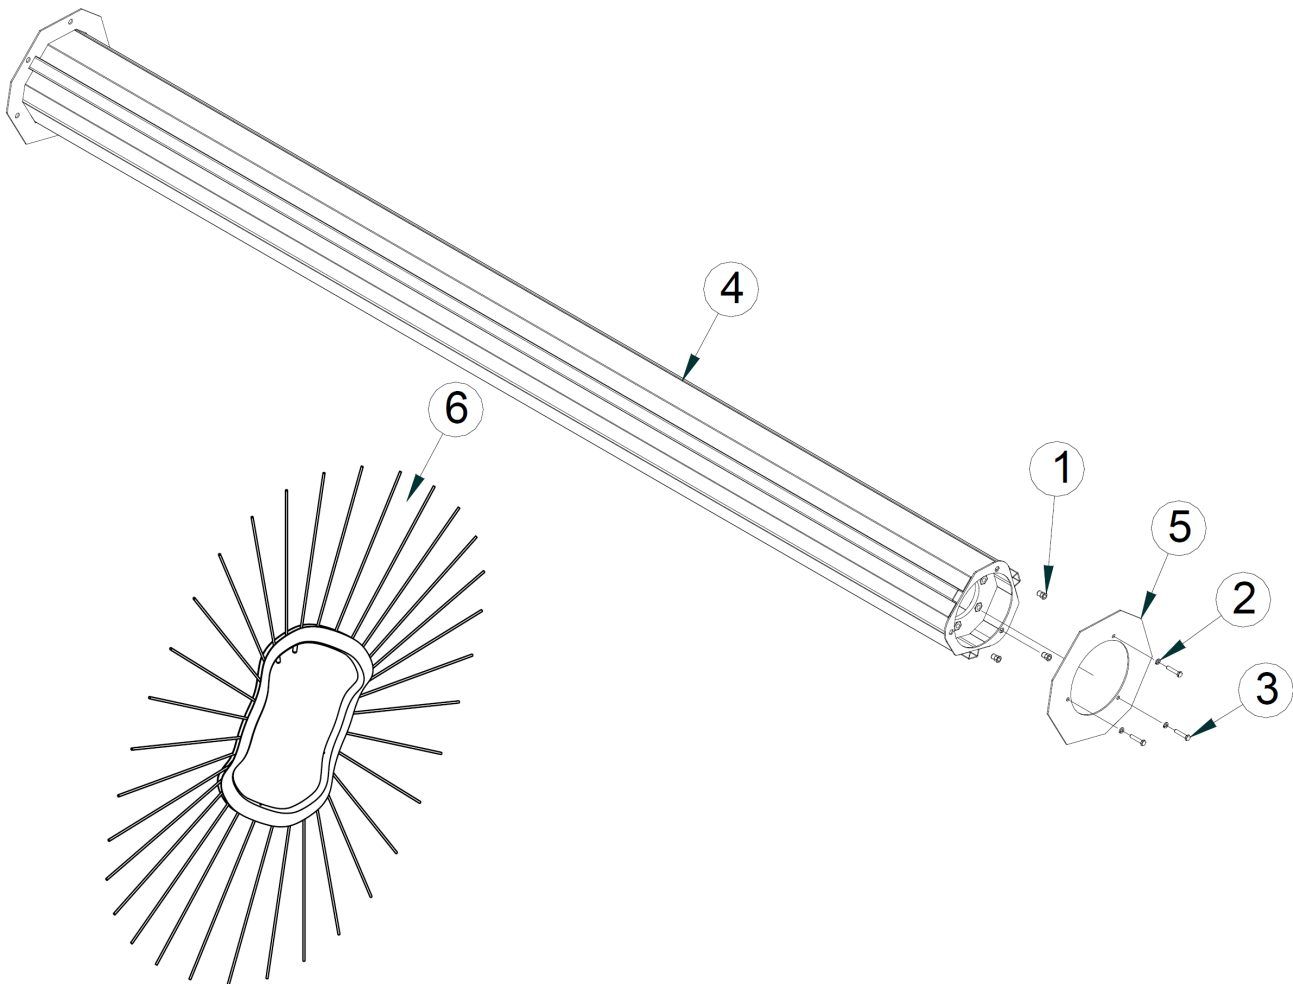

6' Pick-Up Pro Sweeper - 242 Series

Item	Qty	Part No.	Name	Additional Info
1	3	07-3617	M6-1.00 Insert Nut	
2	3	07-3730	M6 Lock Washer	
3	3	07-3731	M6-1.0 X 30MM Hec Capscrew CL10.9	
4	1	13-19461-72	Core 8" X 72"	
5	1	13-15662	Retainer Plate	
6	-	01-9371	26" Brush Kit - Mixed	
6	-	01-9370	26" Brush Kit - Poly	Includes 40 Poly Brushes