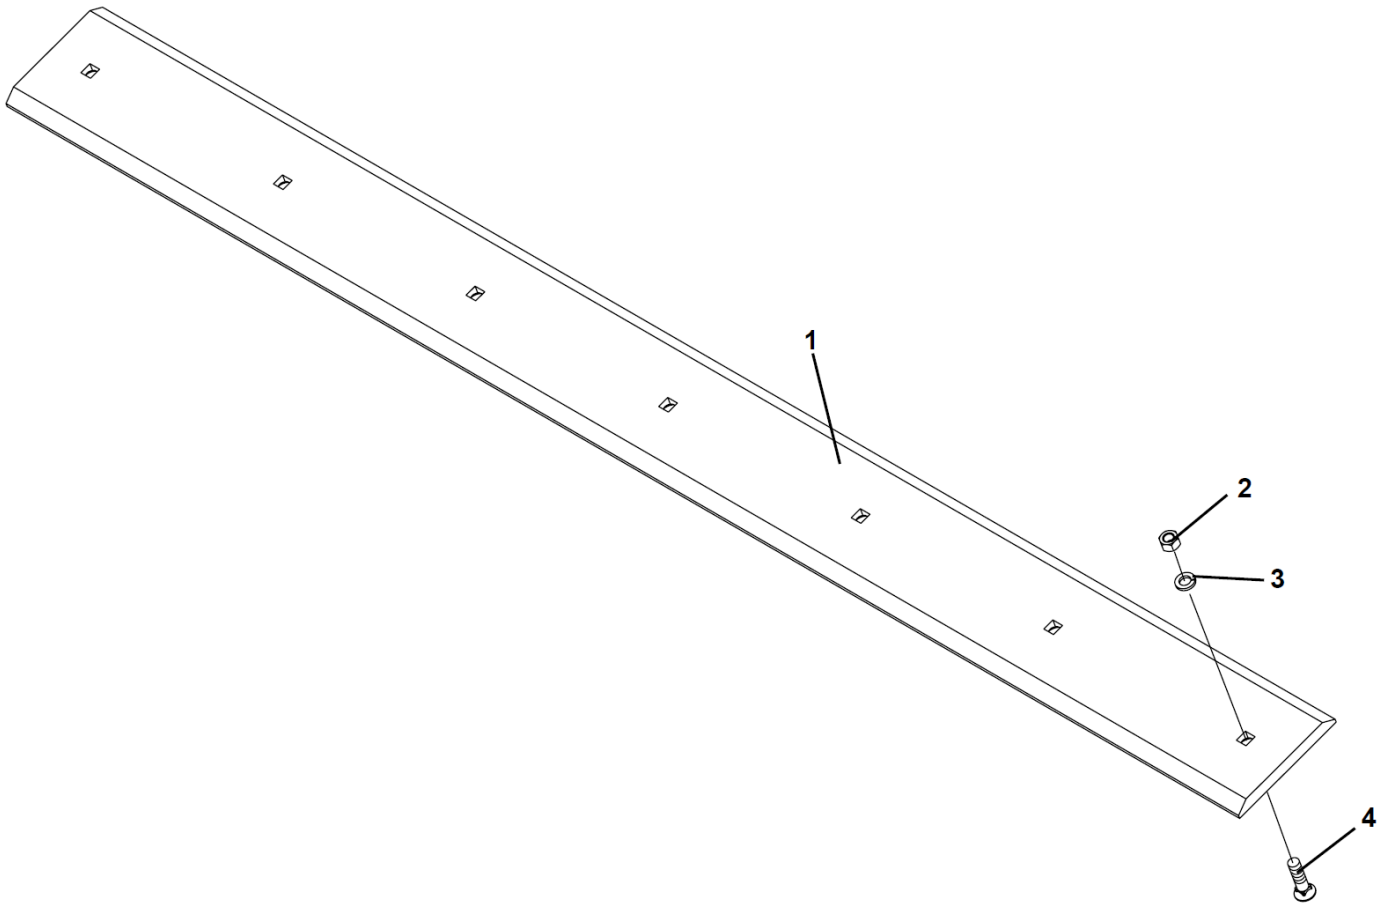

6' Pick-Up Pro Sweeper - 242 Series

Item	Qty	Part No.	Name	Additional Info
1	1	LAF2803	Bolt-On Cutting Edge .62" X 6" X 72"	
2	7	07-1764	.50" UNC Hex Nut - GR8	
3	7	07-1762	.50" Lock Washer	
4	7	07-8186	.50" UNC X 2.00" Plow Bolt - GR8