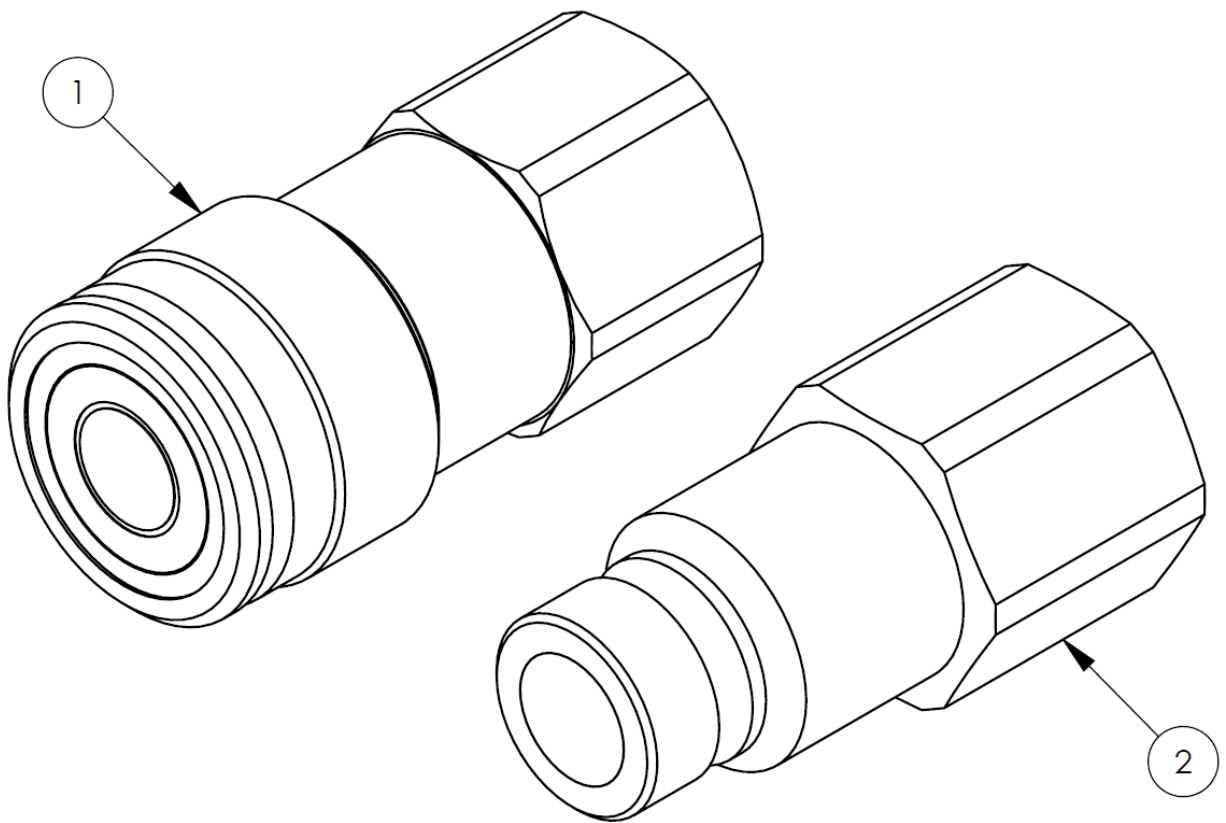

6' Pick-Up Pro Sweeper - 242 Series

Item	Qty	Part No.	Name	Additional Info
1	1	P272670	Female Quick Coupler 8FFS-12FBo	
2	1	P272671	Male Quick Coupler 8FFS-12FBo