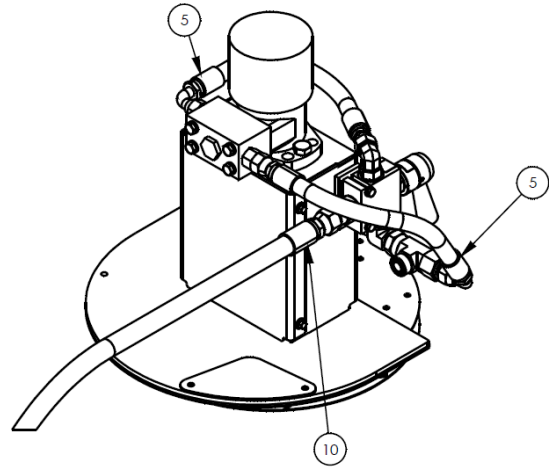

5' Pick-Up Pro Sweeper - 242 Series

Item	Qty	Part No.	Name	Additional Info
1	1	03-2253	Straight Adapter 8MBo-10MFS	
2	2	03-3166	Straight Adapter 8MFS-6MB	
3	1	03-3318	90° Elbow 8MBo-8MFS	
4	1	03-4624	Fitting 8MFS-10FFS	
5	2	03-5321	Hose .50" X 16" 8FFS-8FFS 90°	
6	1	03-5893	Tee 10MFS-10FFS-10MFS	
7	1	03-6648	90° Elbow 8MBo-10MFS	
8	1	03-6655	Manifold - 25 GPM	
9	1	03-6656	Motor 7.66 CID	
9.1	-	03-6722	Seal Kit	
9.2	-	07-9290	Replacement Key	
10	1	03-6660	Hose .62" X 52" 10FFS 45°-10FFS	
11	2	03-6664	O-Ring	
12	1	05-1568	Planetary Gearbox	
13	2	07-0045	.50" UNC X 1.50" Hex Capscrew - GR8	
14	4	07-2952	M6-1.00 X 20mm Hex Flange Head Capscrew	
15	5	07-3273	.31" Lock Washer	
16	1	07-3436	.31" UNC X .75" Hex Capscrew - GR8	
17	6	07-3617	M6-1.00 Insert Nut	
18	4	07-3650	.31" UNC X 2.75" Hex Capscrew - GR8	
19	2	07-4037	.50" UNC Nylock Nut - GR8	
20	2	07-4038	.25" Lock Washer	
21	2	07-4669	M6-1 X 60mm Hex Capscrew - CL10.9	
22	1	07-4942	.31" Fender Washer	
23	2.75 ft	07-5208	Rubber Weather Strip .38" X .18" X 17"	
24	4	07-8360	M5 X 15mm Flat Screw	
25	1	13-17755	Cover Plate	
26	1	13-18596	Gearbox Mounting	
27	1	13-18600	Gearbox Cover	
28	1	13-18601	Valve Spacer	
29	1	13-18602	Spacer Tube 1.25" X .12" X .56"	
30	1	13-18603	Shaft Adapter