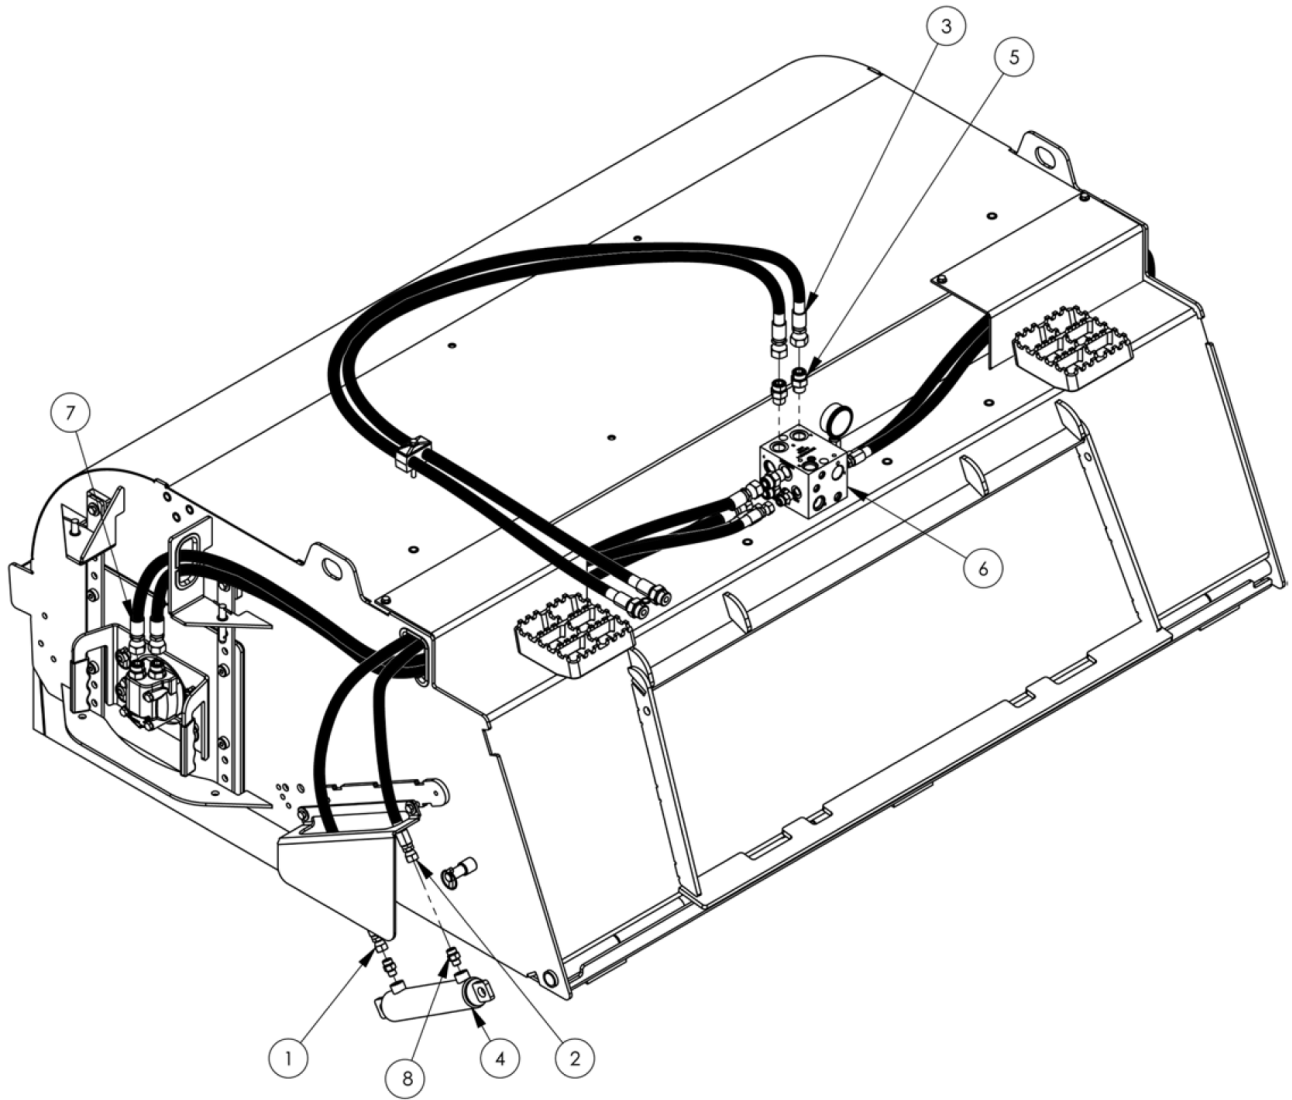

5' Pick-Up Pro Sweeper - 242 Series

Item	Qty	Part No.	Name	Additional Info
1	2	03-6705	Gasket	
2	2	03-6704	Hose .38" X 52" 6FFS-6FFS	
3	2	03-5653	Hose .50" X 120" 10FFS-12MBo	
4	2	03-5717	Cylinder Assembly	
4.1	-	46072	Replacement Seal Kit	
5	4	03-5901	Fitting 10MBo-10MFS	
6	1	03-6701	Manifold	
6.1	-	03-6718	Pressure Gauge	
7	2	03-6708	Hose .50" X 69" 10FFS-10FFS	
8	8	LAF4229-0000	Fitting 6MBo-6MFS