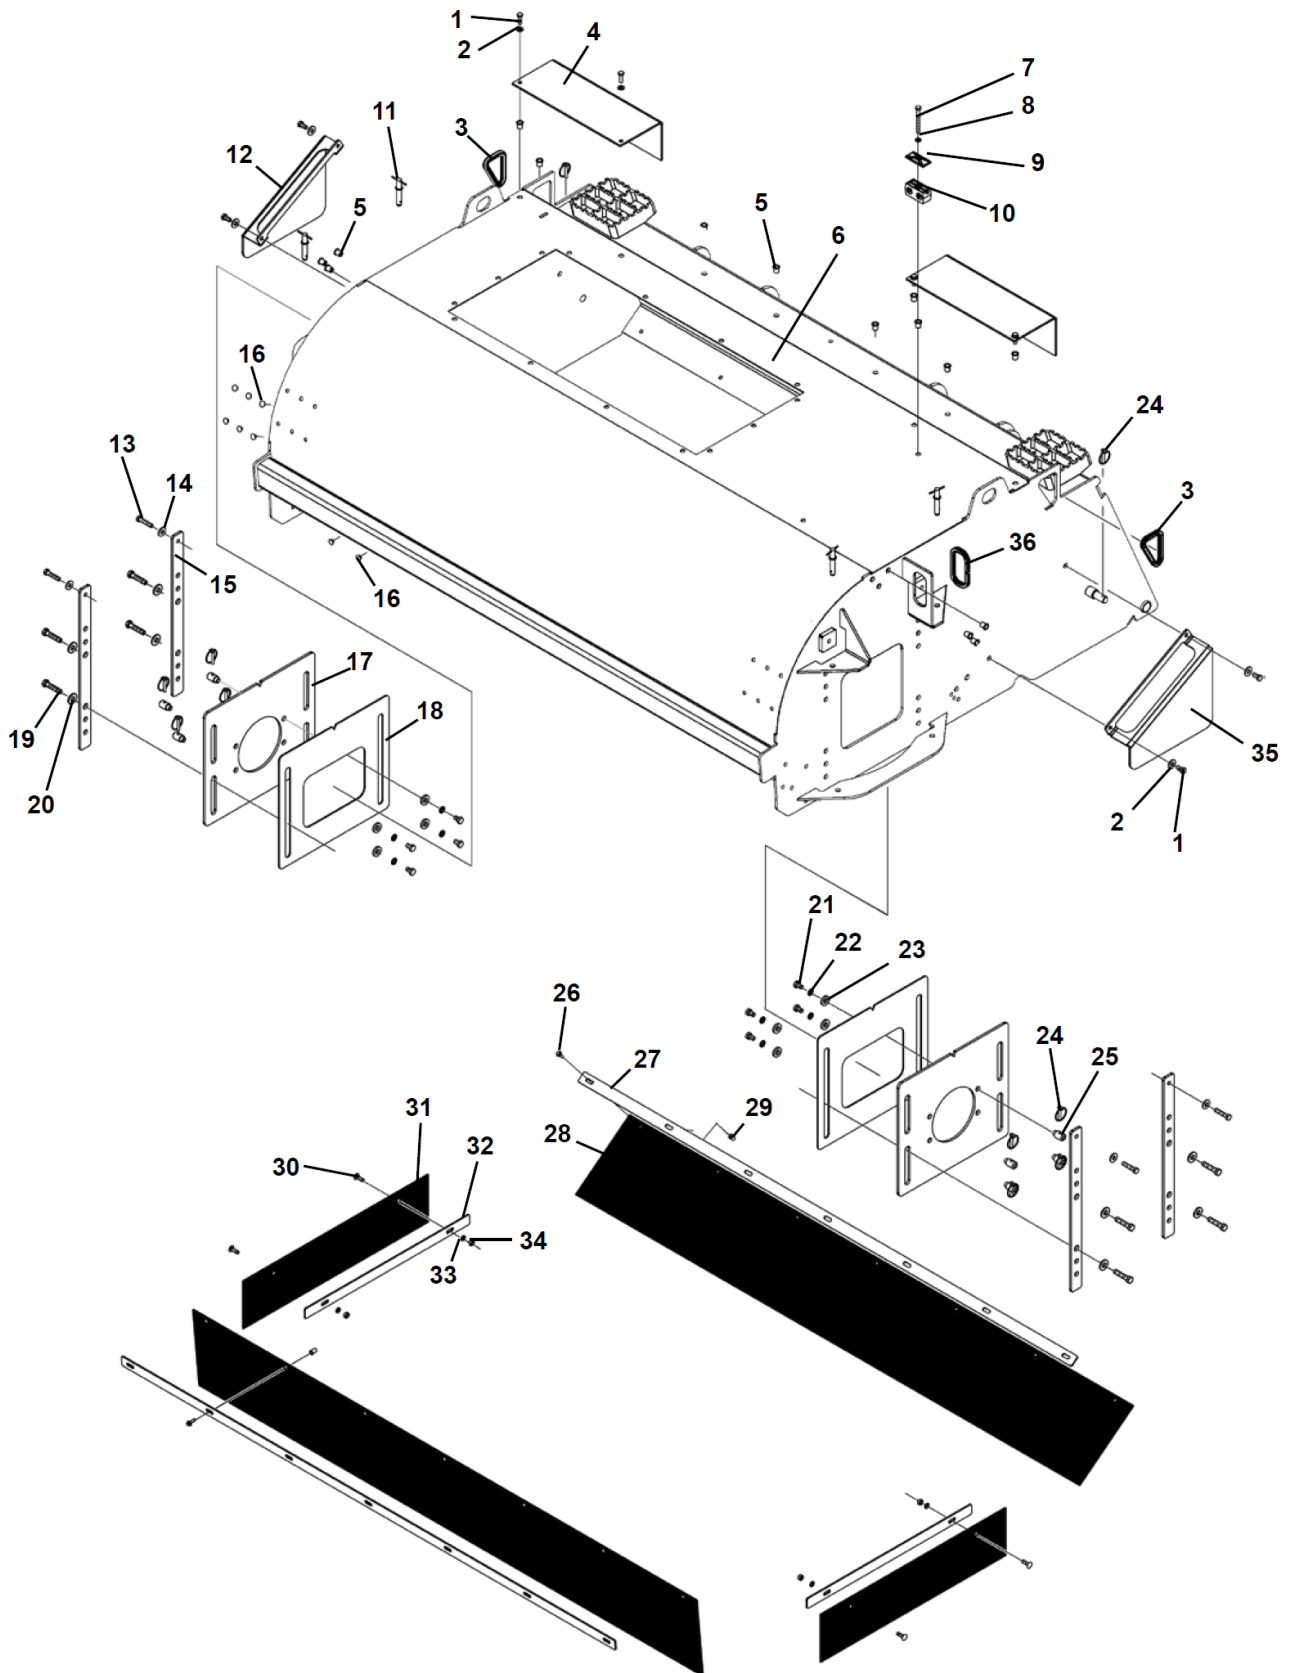

6' Pick-Up Pro Sweeper - 242 Series

Item	Qty	Part No.	Name	Additional Info
1	8	RHW1105-0000	.31" UNC X 1.00" Hex Capscrew	
2	8	P850105	.31" Flat Washer	
3	2	13-19619	Edge Guard	
4	2	13-19626	Hose Cover Plate	
5	16	RHW8642	.31" UNC Rivet Nut	
6	1	13-19632-72	6' Sweeper Frame	
7	1	07-3651	.31" UNC X 3.00" Hex Capscrew - GR8	
8	1	07-3273	.31" Lock Washer	
9	1	RHW8614	Cover Plate	
10	1	RHW8616	Hose Cradle	
11	4	07-7077	T-Handle Quick Release Pin	
12	1	13-19625	Cylinder Guard - Right	
13	4	07-3656	.38" UNC X 1.75" Hex Capscrew - GR8	
14	4	07-3279	.38" Flat Washer - GR8	
15	4	13-19465	Retainer Plate	
16	16	LAF9853	.38" Plug - Plastic	
17	2	13-19464	Slider Plate	
18	2	07-9235	Slider Wear Plate	
19	8	RHW1406-0000	.50" UNC X 1.75" Hex Nylock Capscrew	
20	8	RHW5432-0000	.50" SAE Flat Washer	
21	8	07-6769	M10-1.5 X 16mm Hex Capscrew - CL10.9	
22	4	07-3747	M10 Lock Washer	
23	8	P852608	.50" Hard Washer	
24	10	RHW8068-0000	Lynch Pin - .25"	
25	8	13-14083	Motor Mounting Stud	
26	14	07-2952	M6-1.00 X 20mm Hex Flange Head Capscrew	
27	2	13-15277	Plate .12" X 1.25" X 72"	
28	2	13-19462-72	72" Flap	
29	14	07-2956	M6-1.00 Insert Nut	
30	4	07-5933	M8-1.25 X 25mm Carriage Bolt - CL8.8