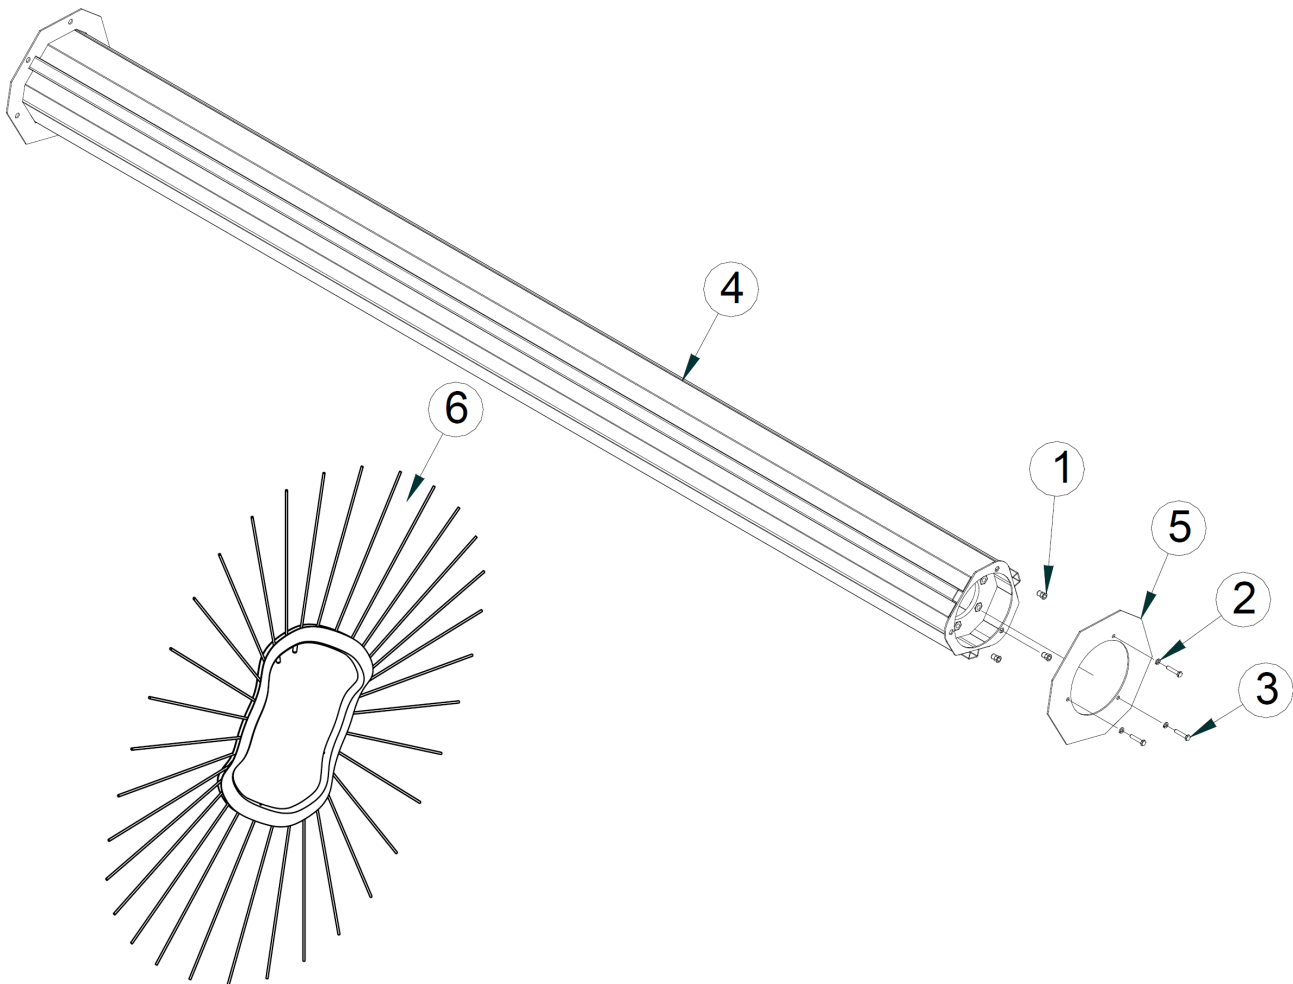

5' Pick-Up Pro Sweeper - 242 Series

Item	Qty	Part No.	Name	Additional Info
1	3	07-3617	M6-1.00 Insert Nut	
2	3	07-3730	M6 Lock Washer	
3	3	07-3731	M6-1.0 X 30MM Hec Capscrew CL10.9	
4	1	13-19461-60	Core 8" X 60"	
5	1	13-15662	Retainer Plate	
6	-	01-1156	26" Brush Kit - Mixed	Includes 33 Mixed Brushes
6	-	01-0873	26" Brush Kit - Poly	Includes 33 Poly Brushes