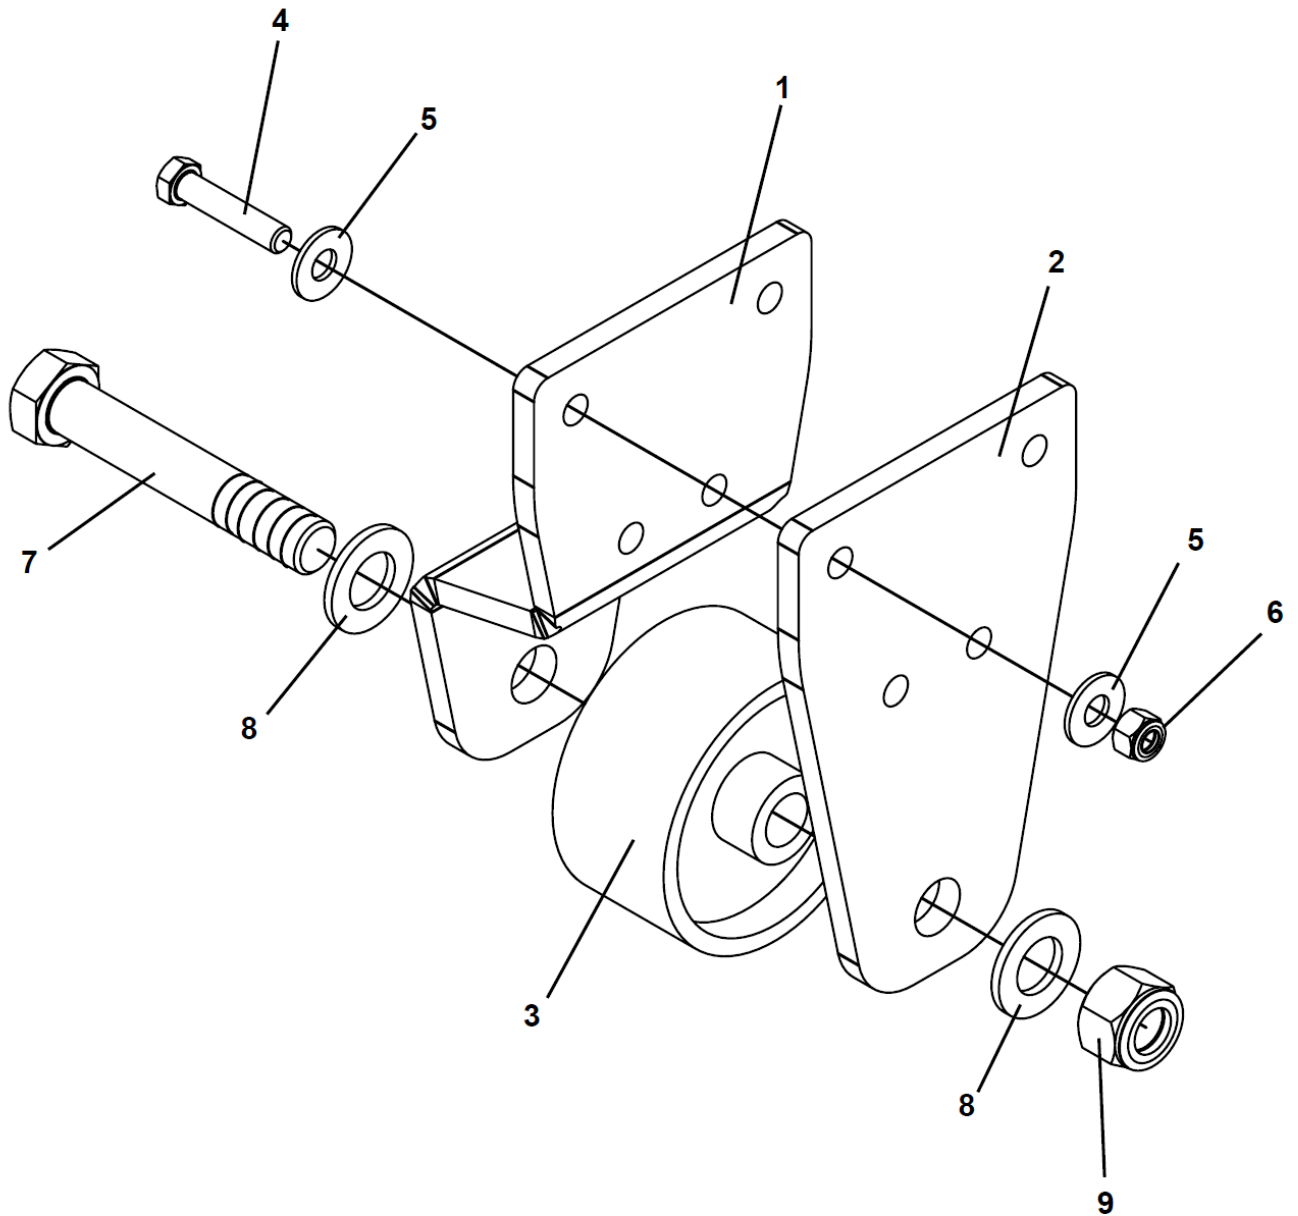

7' Pick-Up Pro Sweeper - 242 Series

Item	Qty	Part No.	Name	Additional Info
1	1	13-19614	Outer Wheel Bracket	
2	1	13-19613	Inner Wheel Bracket	
3	1	07-9248	Caster Wheel	
4	4	07-3656	.38" UNC X 1.75" Hex Capscrew - GR8	
5	8	07-3279	.38" Flat Washer - GR8	
6	4	07-4036	.38" UNC Nylock Nut	
7	1	P101218	.75" UNC X 4.50" Hex Capscrew	
8	2	P850812	.75" SAE Washer	
9	1	07-7687	.75" UNC Nylock Nut - GR8