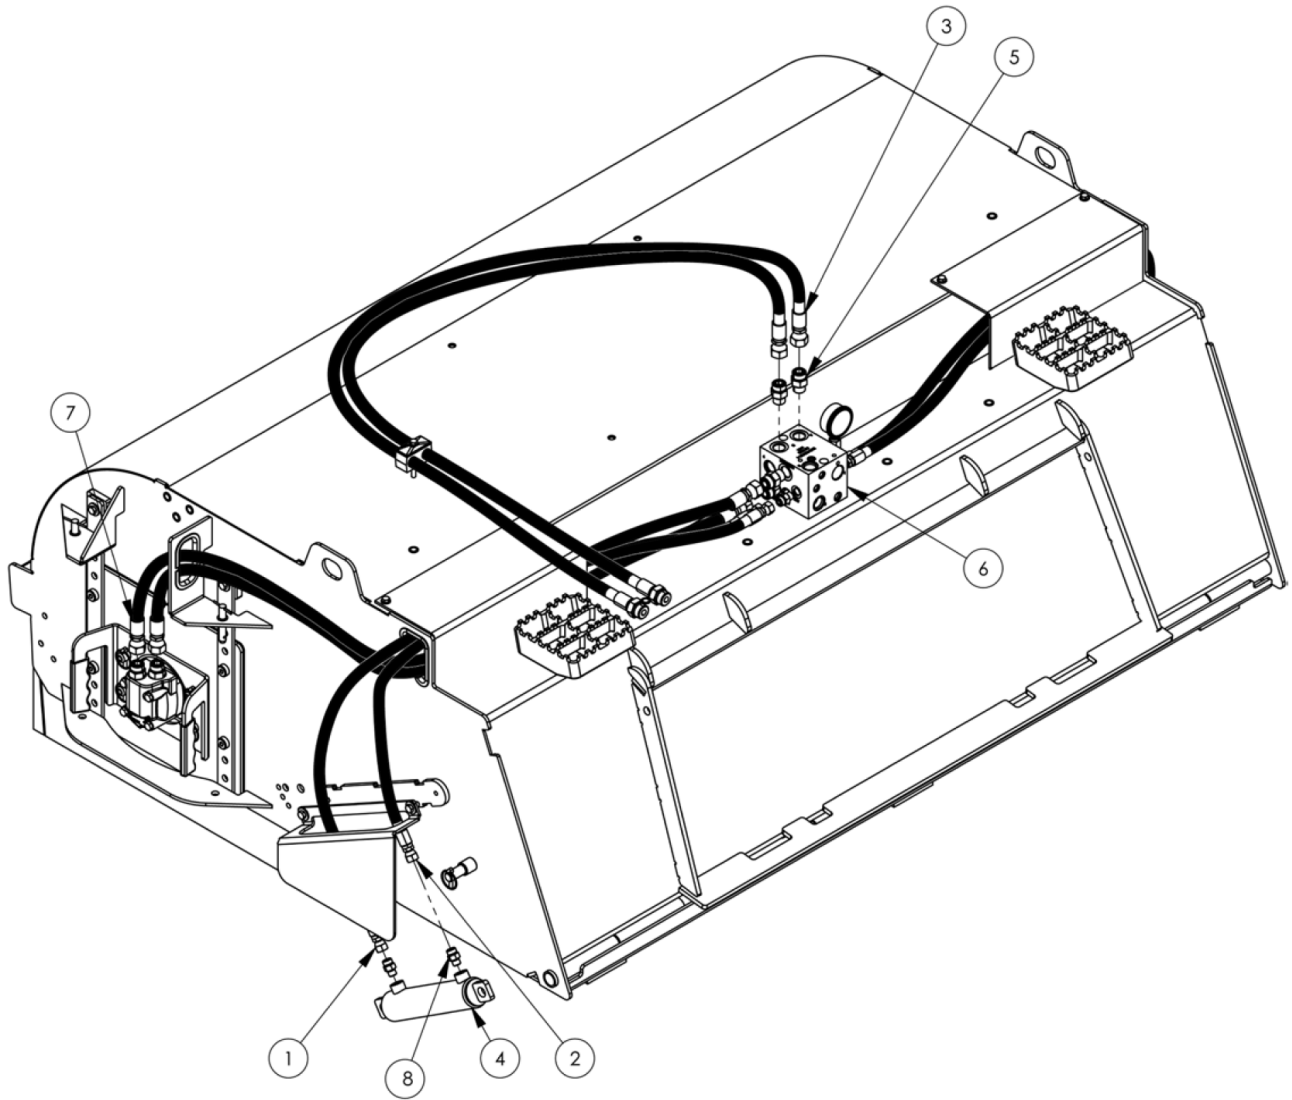

6' Pick-Up Pro Sweeper - 242 Series

Item	Qty	Part No.	Name	Additional Info
1	2	03-6703	Hose .38" X 66" 6FFS-6FFS	
2	2	03-6702	Hose .38" X 58" 6FFS-6FFS	
3	2	03-5653	Hose .50" X 120" 10FFS-12MBo	
4	2	03-5717	Cylinder Assembly	
4.1	-	46072	Replacement Seal Kit	
5	4	03-5901	Fitting 10MBo-10MFS	
6	1	03-6701	Manifold	
7	2	03-6706	Hose .50" X 75" 10FFS-10FFS	
8	8	LAF4229-0000	Fitting 6MBo-6MFS