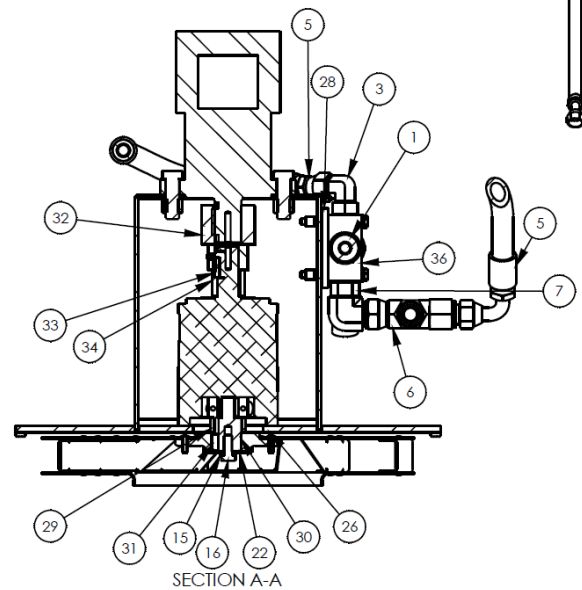

7' Pick-Up Pro Sweeper - 242 Series

Item	Qty	Part No.	Name	Additional Info
1	1	03-2253	Straight Adapter 8MBo-10MFS	
2	2	03-3166	Straight Adapter 8MFS-6MB	
3	1	03-3318	90° Elbow 8MBo-8MFS	
4	1	03-4624	Fitting 8MFS-10FFS	
5	2	03-5321	Hose .50" X 16" 8FFS-8FFS 90°	
6	1	03-5893	Tee 10MFS-10FFS-10MFS	
7	1	03-6648	90° Elbow 8MBo-10MFS	
8	1	03-6655	Manifold - 25 GPM	
9	1	03-6656	Motor 7.66 CID	
9.1	-	03-6722	Seal Kit	
9.2	-	07-9290	Replacement Key	
10	1	03-6660	Hose .62" X 52" 10FFS 45°-10FFS	
11	2	03-6664	O-Ring	
12	1	05-1568	Planetary Gearbox	
13	2	07-0045	.50" UNC X 1.50" Hex Capscrew - GR8	
14	4	07-2952	M6-1.00 X 20mm Hex Flange Head Capscrew	
15	5	07-3273	.31" Lock Washer	
16	1	07-3436	.31" UNC X .75" Hex Capscrew - GR8	
17	6	07-3617	M6-1.00 Insert Nut	
18	4	07-3650	.31" UNC X 2.75" Hex Capscrew - GR8	
19	2	07-4037	.50" UNC Nylock Nut - GR8	
20	2	07-4038	.25" Lock Washer	
21	2	07-4669	M6-1 X 60mm Hex Capscrew - CL10.9	
22	1	07-4942	.31" Fender Washer	
23	2.75 ft	07-5208	Rubber Weather Strip .38" X .18" X 17"	
24	4	07-8360	M5 X 15mm Flat Screw	
25	1	13-17755	Cover Plate	
26	1	13-18596	Gearbox Mounting	
27	1	13-18600	Gearbox Cover	
28	1	13-18601	Valve Spacer	
29	1	13-18602	Spacer Tube 1.25" X .12" X .56"	
30	1	13-18603	Shaft Adapter