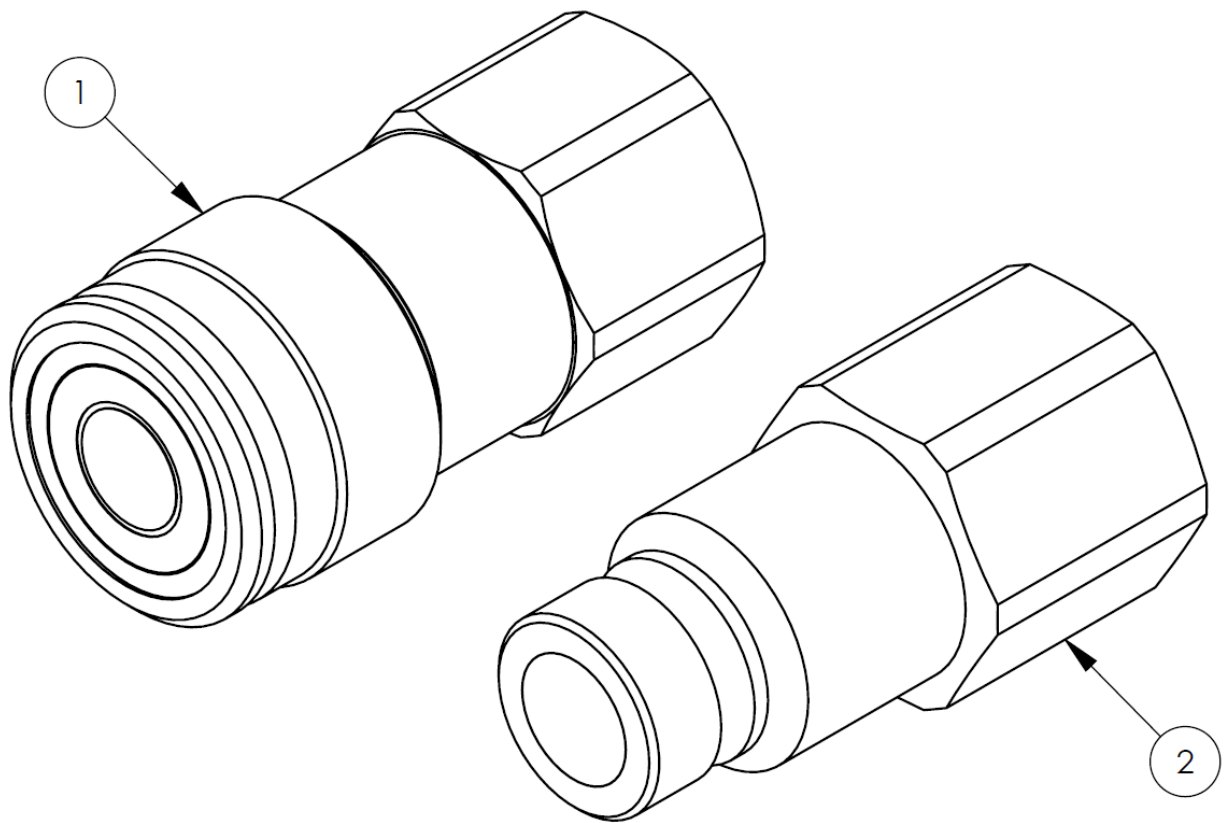

7' Pick-Up Pro Sweeper - 242 Series

Item	Qty	Part No.	Name	Additional Info
1	1	P272670	Female Quick Coupler 8FFS-12FBo	
2	1	P272671	Male Quick Coupler 8FFS-12FBo