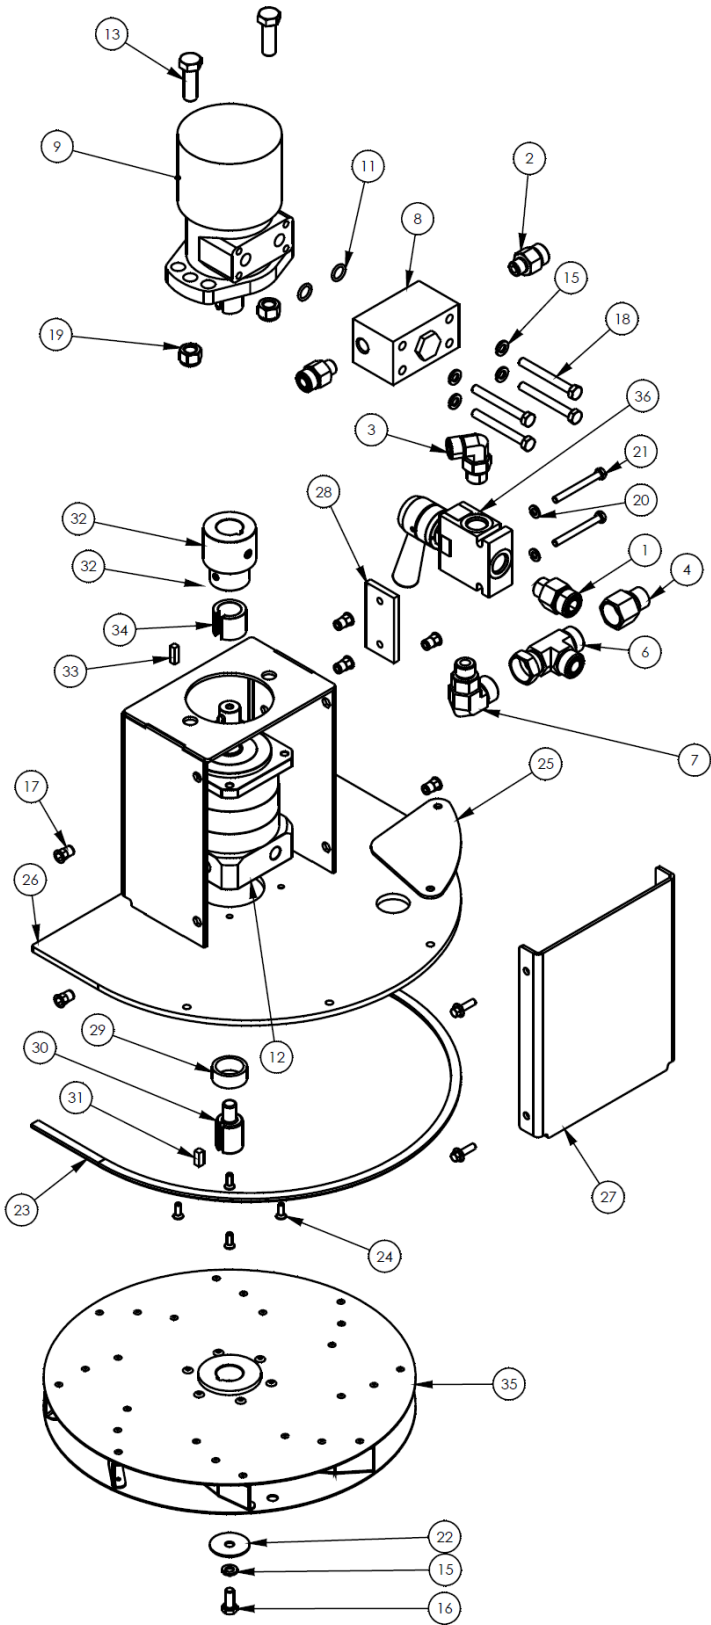

5' Pick-Up Pro Sweeper - 242 Series

Item	Qty	Part No.	Name	Additional Info
1	1	03-2253	Straight Adapter 8MBo-10MFS	
2	2	03-3166	Straight Adapter 8MFS-6MB	
3	1	03-3318	90° Elbow 8MBo-8MFS	
4	1	03-4624	Fitting 8MFS-10FFS	
5	2	03-5321	Hose .50" X 16" 8FFS-8FFS 90°	
6	1	03-5893	Tee 10MFS-10FFS-10MFS	
7	1	03-6648	90° Elbow 8MBo-10MFS	
8	1	03-6655	Manifold - 25 GPM	
9	1	03-6656	Motor 7.66 CID	
9.1	-	03-6722	Seal Kit	
9.2	-	07-9290	Replacement Key	
10	1	03-6660	Hose .62" X 52" 10FFS 45°-10FFS	
11	2	03-6664	O-Ring	
12	1	05-1568	Planetary Gearbox	
13	2	07-0045	.50" UNC X 1.50" Hex Capscrew - GR8	
14	4	07-2952	M6-1.00 X 20mm Hex Flange Head Capscrew	
15	5	07-3273	.31" Lock Washer	
16	1	07-3436	.31" UNC X .75" Hex Capscrew - GR8	
17	6	07-3617	M6-1.00 Insert Nut	
18	4	07-3650	.31" UNC X 2.75" Hex Capscrew - GR8	
19	2	07-4037	.50" UNC Nylock Nut - GR8	
20	2	07-4038	.25" Lock Washer	
21	2	07-4669	M6-1 X 60mm Hex Capscrew - CL10.9	
22	1	07-4942	.31" Fender Washer	
23	2.75 ft	07-5208	Rubber Weather Strip .38" X .18" X 17"	
24	4	07-8360	M5 X 15mm Flat Screw	
25	1	13-17755	Cover Plate	
26	1	13-18596	Gearbox Mounting	
27	1	13-18600	Gearbox Cover	
28	1	13-18601	Valve Spacer	
29	1	13-18602	Spacer Tube 1.25" X .12" X .56"	
30	1	13-18603	Shaft Adapter