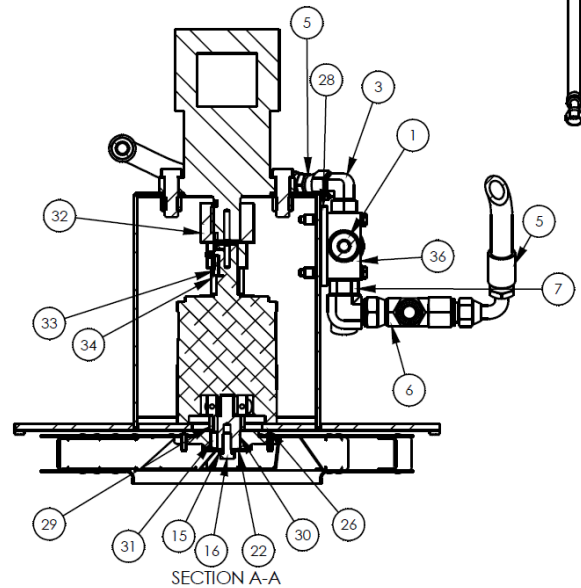

5' Pick-Up Pro Sweeper - 242 Series

Item	Qty	Part No.	Name	Additional Info
1	1	03-2253	Straight Adapter 8MBo-10MFS	
2	2	03-3166	Straight Adapter 8MFS-6MB	
3	1	03-3318	90° Elbow 8MBo-8MFS	
4	1	03-4624	Fitting 8MFS-10FFS	
5	2	03-5321	Hose .50" X 16" 8FFS-8FFS 90°	
6	1	03-5893	Tee 10MFS-10FFS-10MFS	
7	1	03-6648	90° Elbow 8MBo-10MFS	
8	1	03-6655	Manifold - 25 GPM	
9	1	03-6656	Motor 7.66 CID	
9.1	-	03-6722	Seal Kit	
9.2	-	07-9290	Replacement Key	
10	1	03-6660	Hose .62" X 52" 10FFS 45°-10FFS	
11	2	03-6664	O-Ring	
12	1	05-1568	Planetary Gearbox	
13	2	07-0045	.50" UNC X 1.50" Hex Capscrew - GR8	
14	4	07-2952	M6-1.00 X 20mm Hex Flange Head Capscrew	
15	5	07-3273	.31" Lock Washer	
16	1	07-3436	.31" UNC X .75" Hex Capscrew - GR8	
17	6	07-3617	M6-1.00 Insert Nut	
18	4	07-3650	.31" UNC X 2.75" Hex Capscrew - GR8	
19	2	07-4037	.50" UNC Nylock Nut - GR8	
20	2	07-4038	.25" Lock Washer	
21	2	07-4669	M6-1 X 60mm Hex Capscrew - CL10.9	
22	1	07-4942	.31" Fender Washer	
23	2.75 ft	07-5208	Rubber Weather Strip .38" X .18" X 17"	
24	4	07-8360	M5 X 15mm Flat Screw	
25	1	13-17755	Cover Plate	
26	1	13-18596	Gearbox Mounting	
27	1	13-18600	Gearbox Cover	
28	1	13-18601	Valve Spacer	
29	1	13-18602	Spacer Tube 1.25" X .12" X .56"	
30	1	13-18603	Shaft Adapter