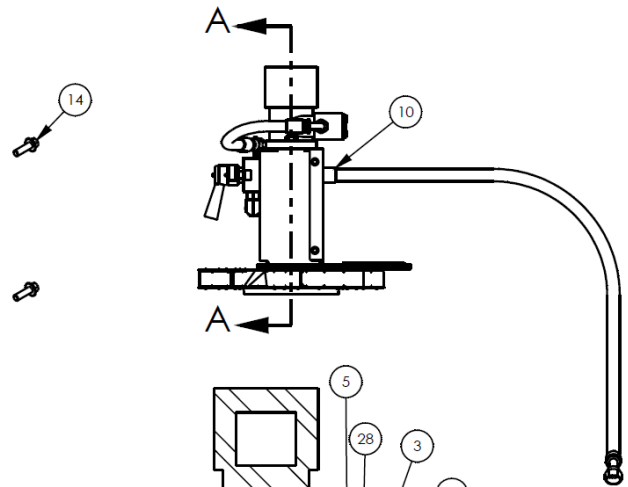

5' Pick-Up Pro Sweeper - 242 Series

Item	Qty	Part No.	Name	Additional Info
1	1	03-2253	Straight Adapter 8MBo-10MFS	
2	2	03-3166	Straight Adapter 8MFS-6MB	
3	1	03-3318	90° Elbow 8MBo-8MFS	
4	1	03-4624	Fitting 8MFS-10FFS	
5	2	03-5321	Hose .50" X 16" 8FFS-8FFS 90°	
6	1	03-5893	Tee 10MFS-10FFS-10MFS	
7	1	03-6648	90° Elbow 8MBo-10MFS	
8	1	03-6655	Manifold - 25 GPM	
9	1	03-6656	Motor 7.66 CID	
9.1	-	03-6722	Seal Kit	
9.2	-	07-9290	Replacement Key	
10	1	03-6660	Hose .62" X 52" 10FFS 45°-10FFS	
11	2	03-6664	O-Ring	
12	1	05-1568	Planetary Gearbox	
13	2	07-0045	.50" UNC X 1.50" Hex Capscrew - GR8	
14	4	07-2952	M6-1.00 X 20mm Hex Flange Head Capscrew	
15	5	07-3273	.31" Lock Washer	
16	1	07-3436	.31" UNC X .75" Hex Capscrew - GR8	
17	6	07-3617	M6-1.00 Insert Nut	
18	4	07-3650	.31" UNC X 2.75" Hex Capscrew - GR8	
19	2	07-4037	.50" UNC Nylock Nut - GR8	
20	2	07-4038	.25" Lock Washer	
21	2	07-4669	M6-1 X 60mm Hex Capscrew - CL10.9	
22	1	07-4942	.31" Fender Washer	
23	2.75 ft	07-5208	Rubber Weather Strip .38" X .18" X 17"	
24	4	07-8360	M5 X 15mm Flat Screw	
25	1	13-17755	Cover Plate	
26	1	13-18596	Gearbox Mounting	
27	1	13-18600	Gearbox Cover	
28	1	13-18601	Valve Spacer	
29	1	13-18602	Spacer Tube 1.25" X .12" X .56"	
30	1	13-18603	Shaft Adapter