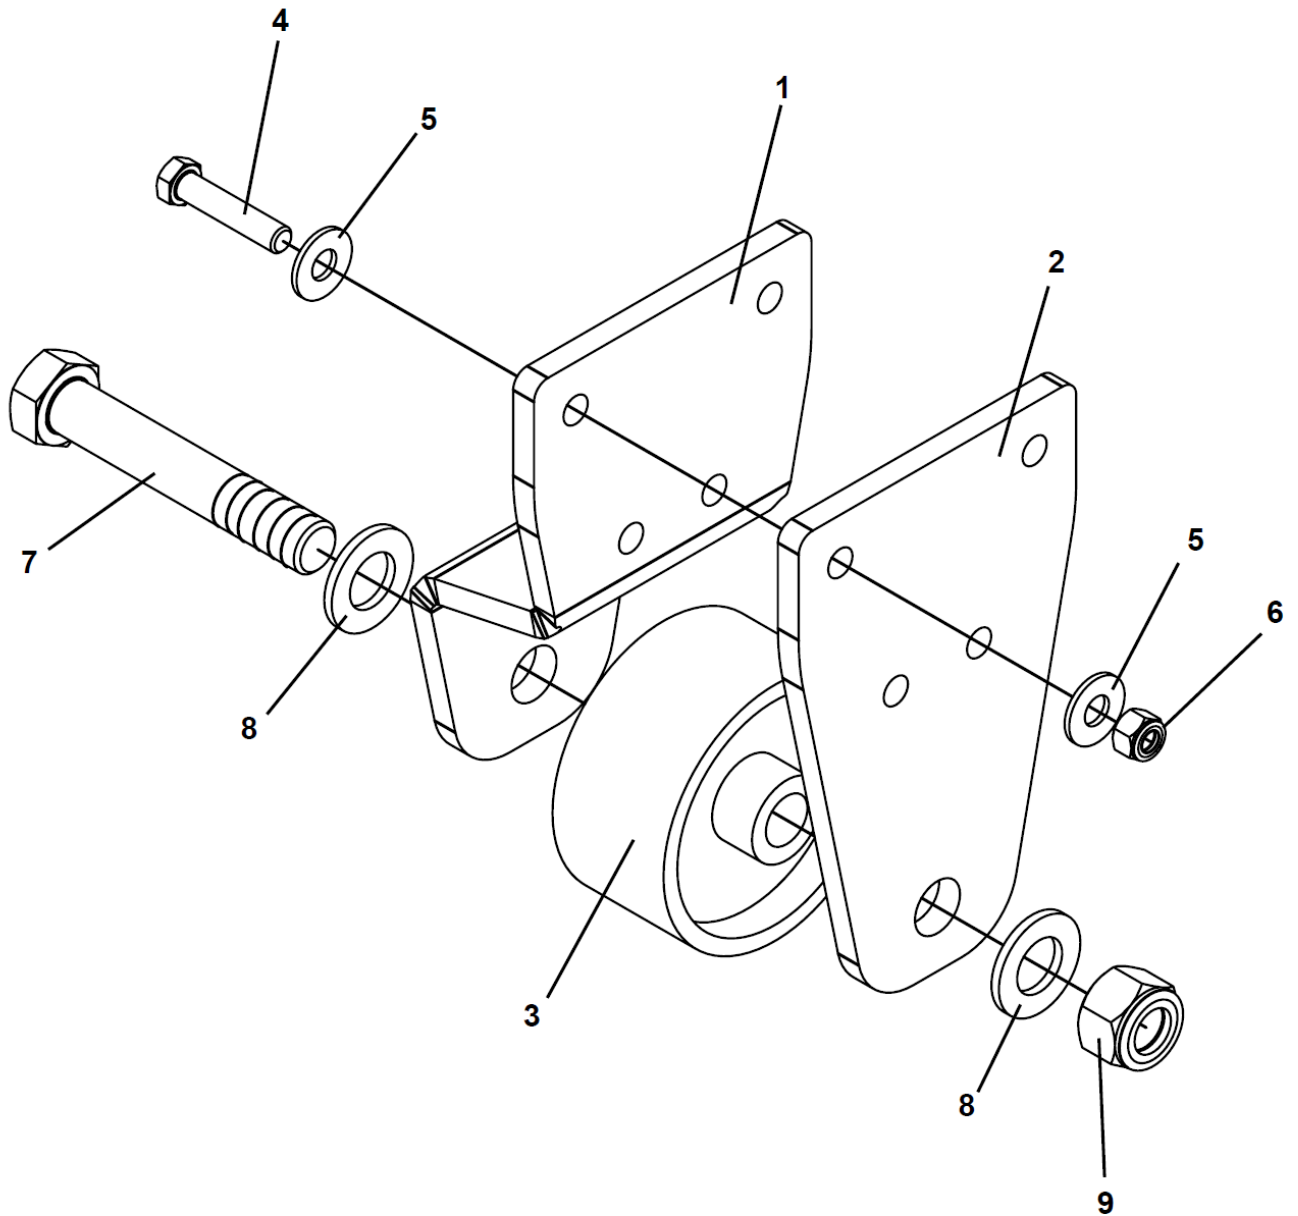

6' Pick-Up Pro Sweeper - 242 Series

Item	Qty	Part No.	Name	Additional Info
1	1	13-19614	Outer Wheel Bracket	
2	1	13-19613	Inner Wheel Bracket	
3	1	07-9248	Caster Wheel	
4	4	07-3656	.38" UNC X 1.75" Hex Capscrew - GR8	
5	8	07-3279	.38" Flat Washer - GR8	
6	4	07-4036	.38" UNC Nylock Nut	
7	1	P101218	.75" UNC X 4.50" Hex Capscrew	
8	2	P850812	.75" SAE Washer	
9	1	07-7687	.75" UNC Nylock Nut - GR8