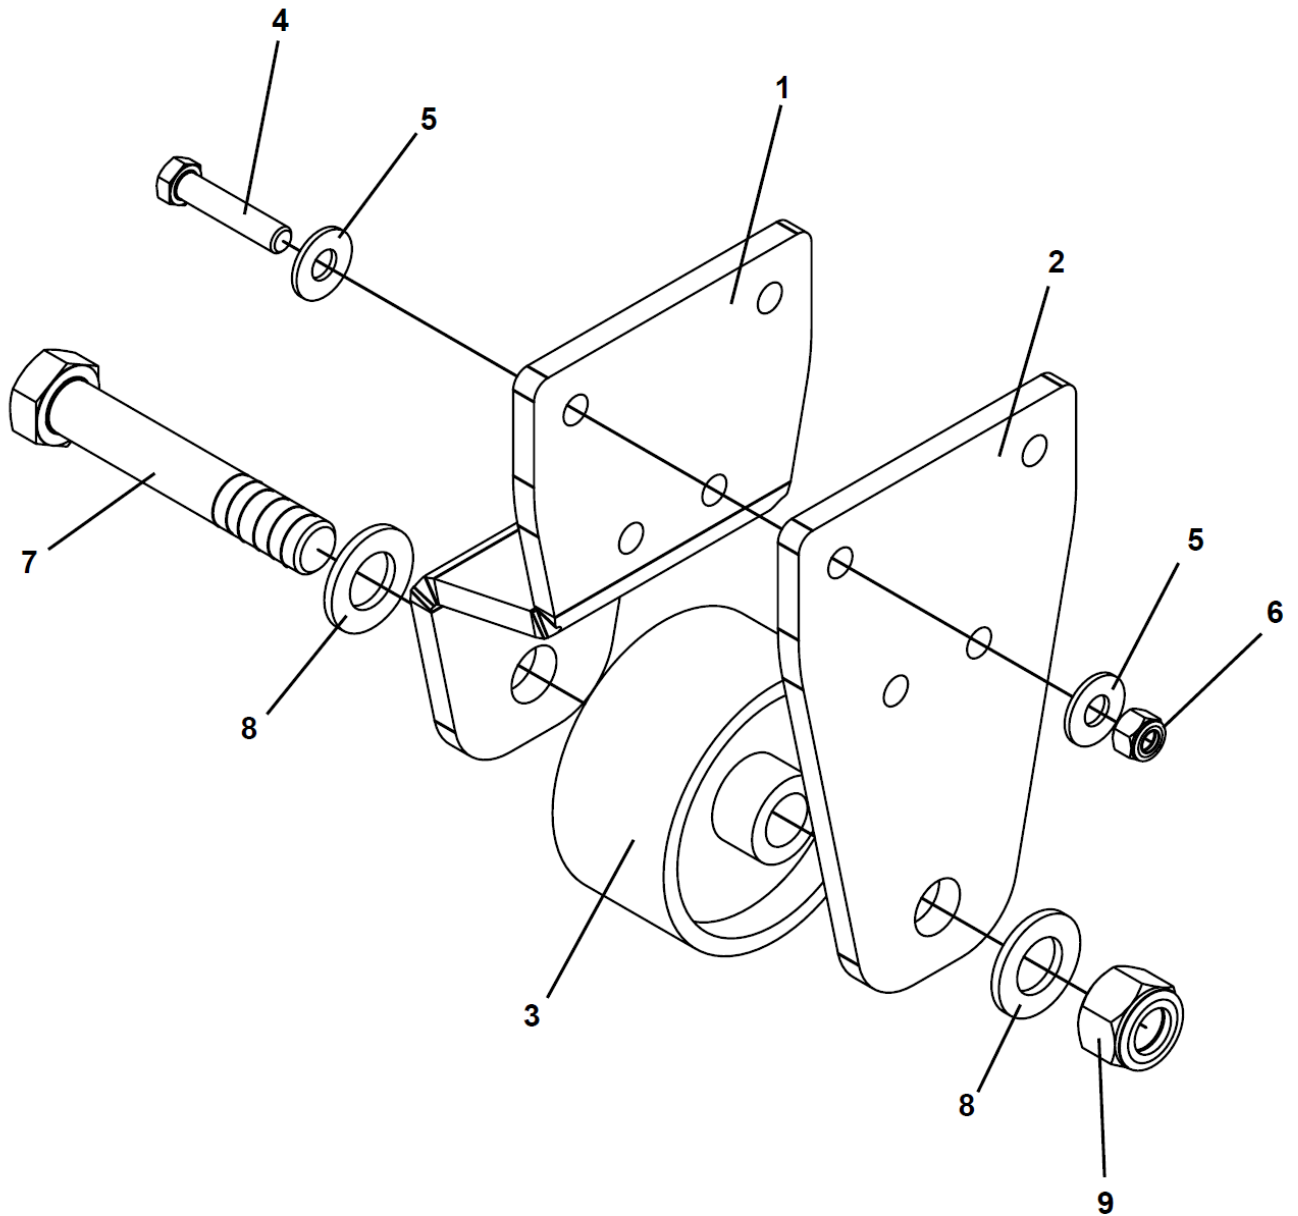

5' Pick-Up Pro Sweeper - 242 Series

Item	Qty	Part No.	Name	Additional Info
1	1	13-19614	Outer Wheel Bracket	
2	1	13-19613	Inner Wheel Bracket	
3	1	07-9248	Caster Wheel	
4	4	07-3656	.38" UNC X 1.75" Hex Capscrew - GR8	
5	8	07-3279	.38" Flat Washer - GR8	
6	4	07-4036	.38" UNC Nylock Nut	
7	1	P101218	.75" UNC X 4.50" Hex Capscrew	
8	2	P850812	.75" SAE Washer	
9	1	07-7687	.75" UNC Nylock Nut - GR8