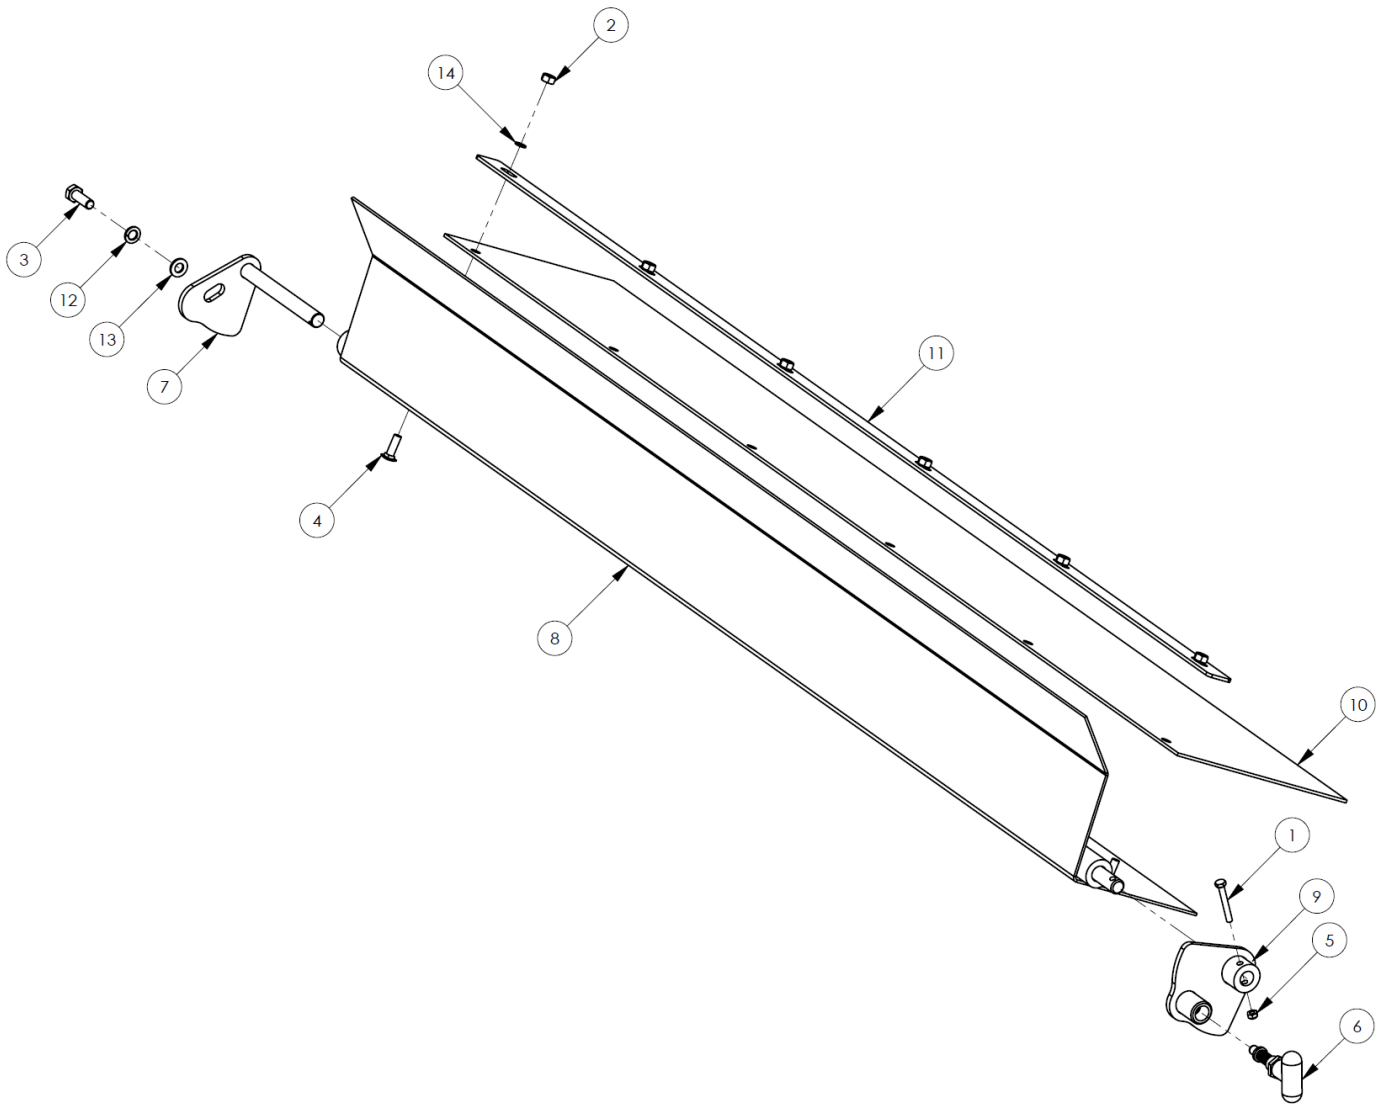

5' Pick-Up Pro Sweeper - 242 Series

Item	Qty	Part No.	Name	Additional Info
1	1	07-3734	M6-1.0 X 45MM Hec Capscrew CL10.9	
2	6	07-3737	M8-1.25 Hex Nut - CL10	
3	1	07-3749	M10-1.5 X 30MM Hex Capscrew - CL10.9	
4	6	07-5933	M8-1.25 X 25mm Carriage Bolt - CL8.8	
5	1	07-7856	M6-1.0 Top Lock Hex Nut - CL10.9	
6	1	07-8370	T-Handle Quick Pin .38"	
7	1	13-14187	Volumizer Mount	
8	1	13-15256-5	Volumizer - 5'	
9	1	13-15260	Handle	
10	1	13-15270	60" Flap	
11	1	13-15276	Plate .12" X 1.25" X 60"	
12	1	07-3747	M10 Lock Washer	
13	1	07-3745	M10 Flat Washer - CL10.9	
14	6	07-3738	M8 Lock Washer