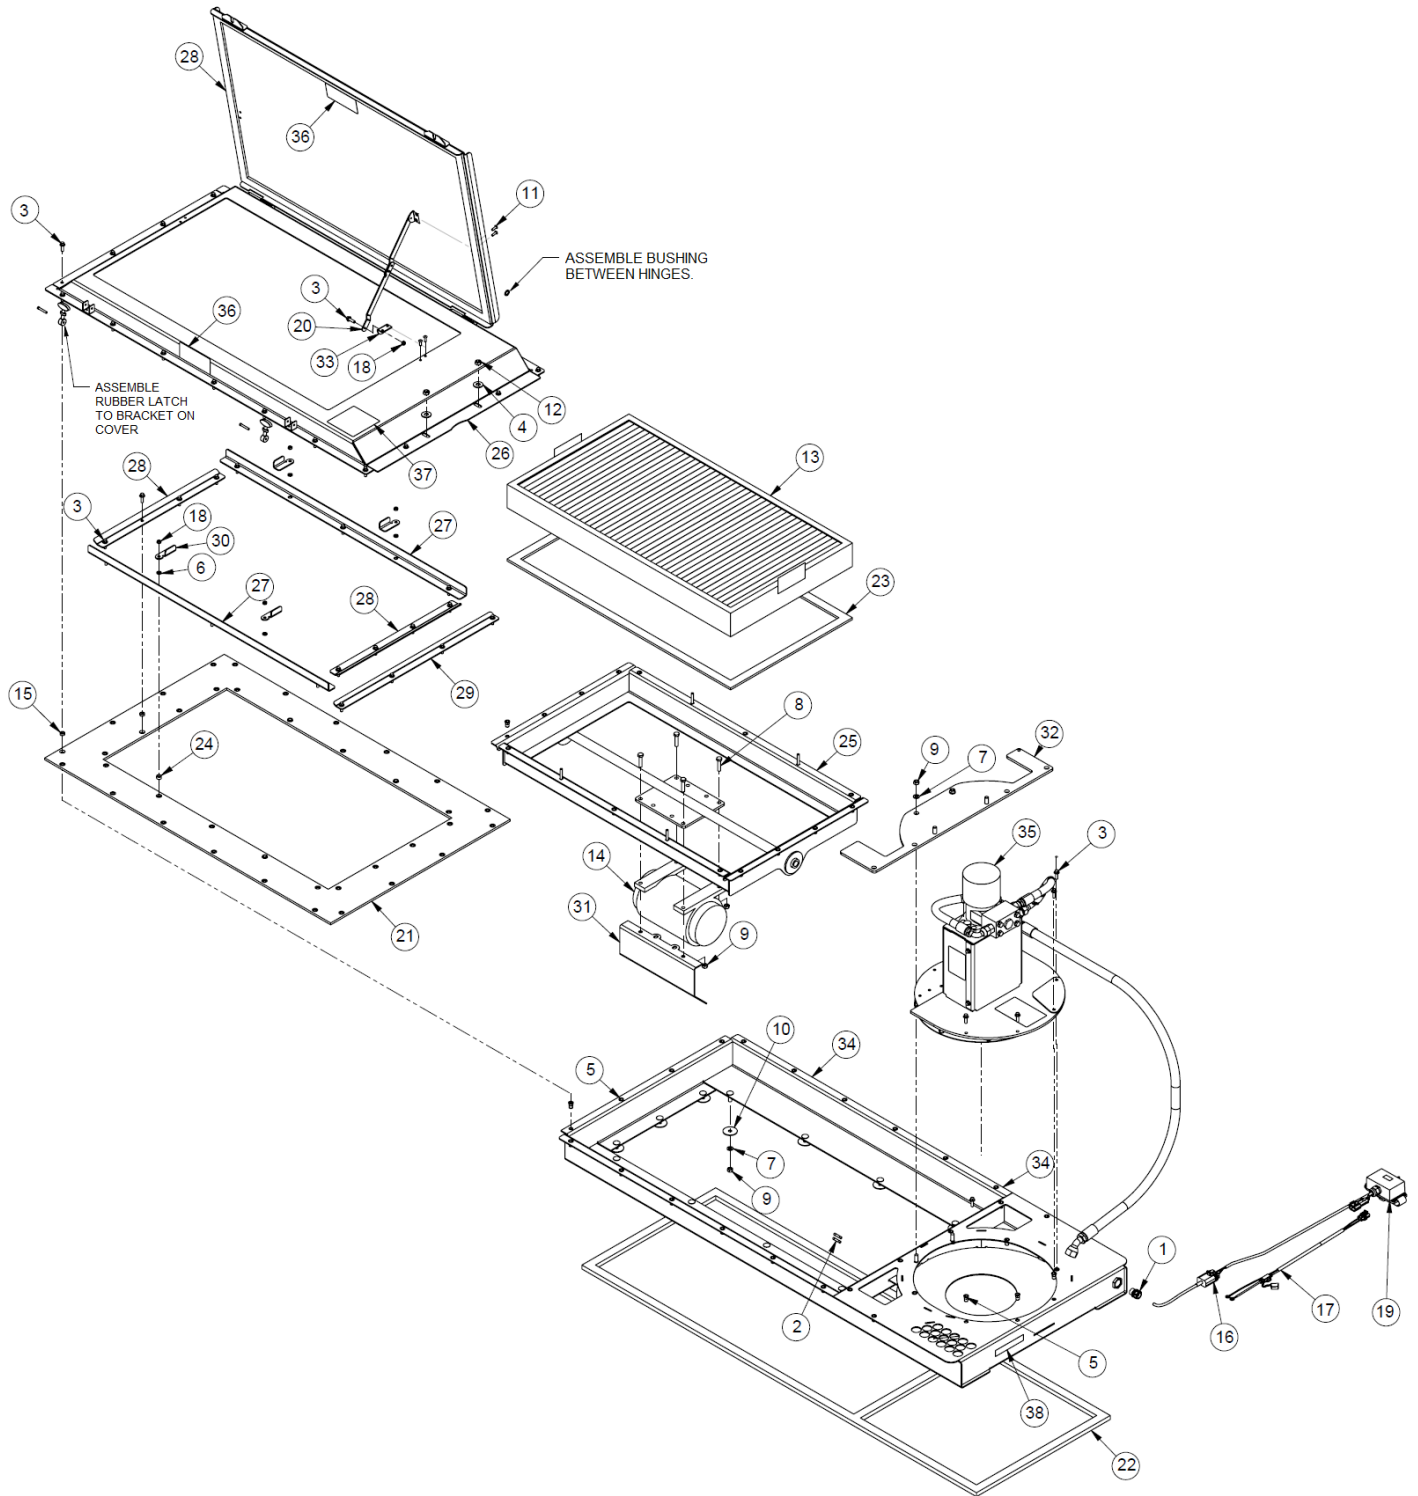

Item	Qty	Part No.	Name	Additional Info
33	1	13-17776	Brace Mounting Bracket	
34	1	13-17816	Vacuum Frame	
35	1	28-10898	Hydraulic Motor Kit	
36	2	50-0737	Warning! Pinch Point Hazard	
37	1	41043	Warning! Hazardous Dust	
38	1	41204	Patent Website Decal