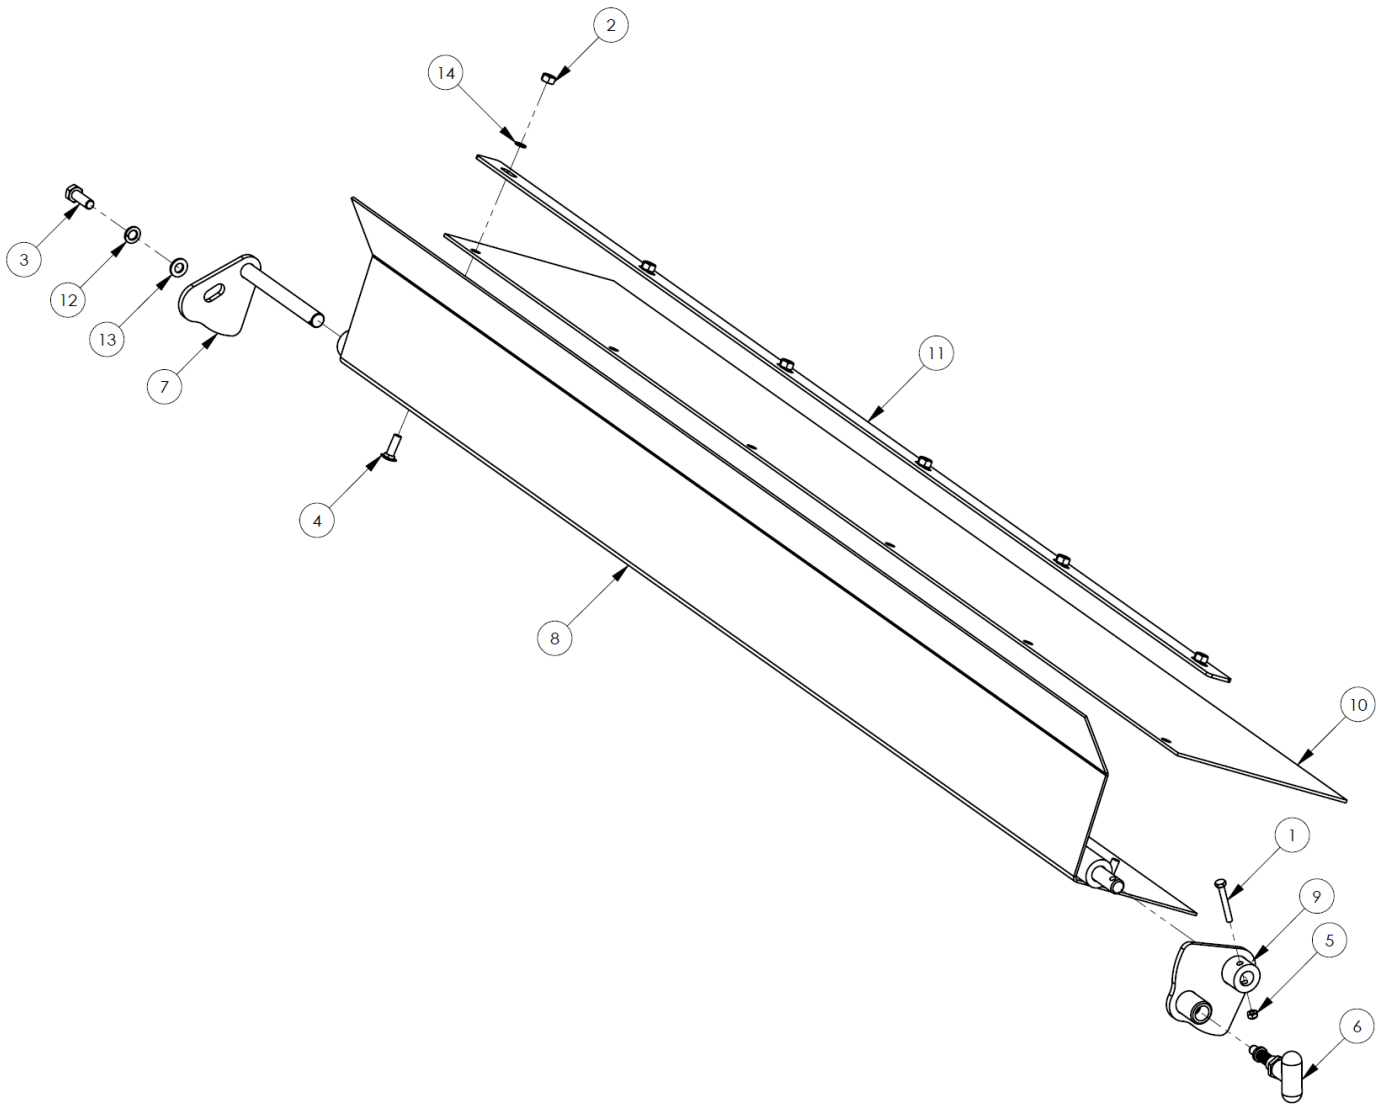

6' Pick-Up Pro Sweeper - 242 Series

Item	Qty	Part No.	Name	Additional Info
1	1	07-3734	M6-1.0 X 45MM Hec Capscrew CL10.9	
2	7	07-3737	M8-1.25 Hex Nut - CL10	
3	1	07-3749	M10-1.5 X 30MM Hex Capscrew - CL10.9	
4	7	07-5933	M8-1.25 X 25mm Carriage Bolt - CL8.8	
5	1	07-7856	M6-1.0 Top Lock Hex Nut - CL10.9	
6	1	07-8370	T-Handle Quick Pin .38"	
7	1	13-14187	Volumizer Mount	
8	1	13-15256-6	Volumizer - 6'	
9	1	13-15260	Handle	
10	1	13-15271	72" Flap	
11	1	13-15277	Plate .12" X 1.25" X 72"	
12	1	07-3747	M10 Lock Washer	
13	1	07-3745	M10 Flat Washer - CL10.9	
14	7	07-3738	M8 Lock Washer