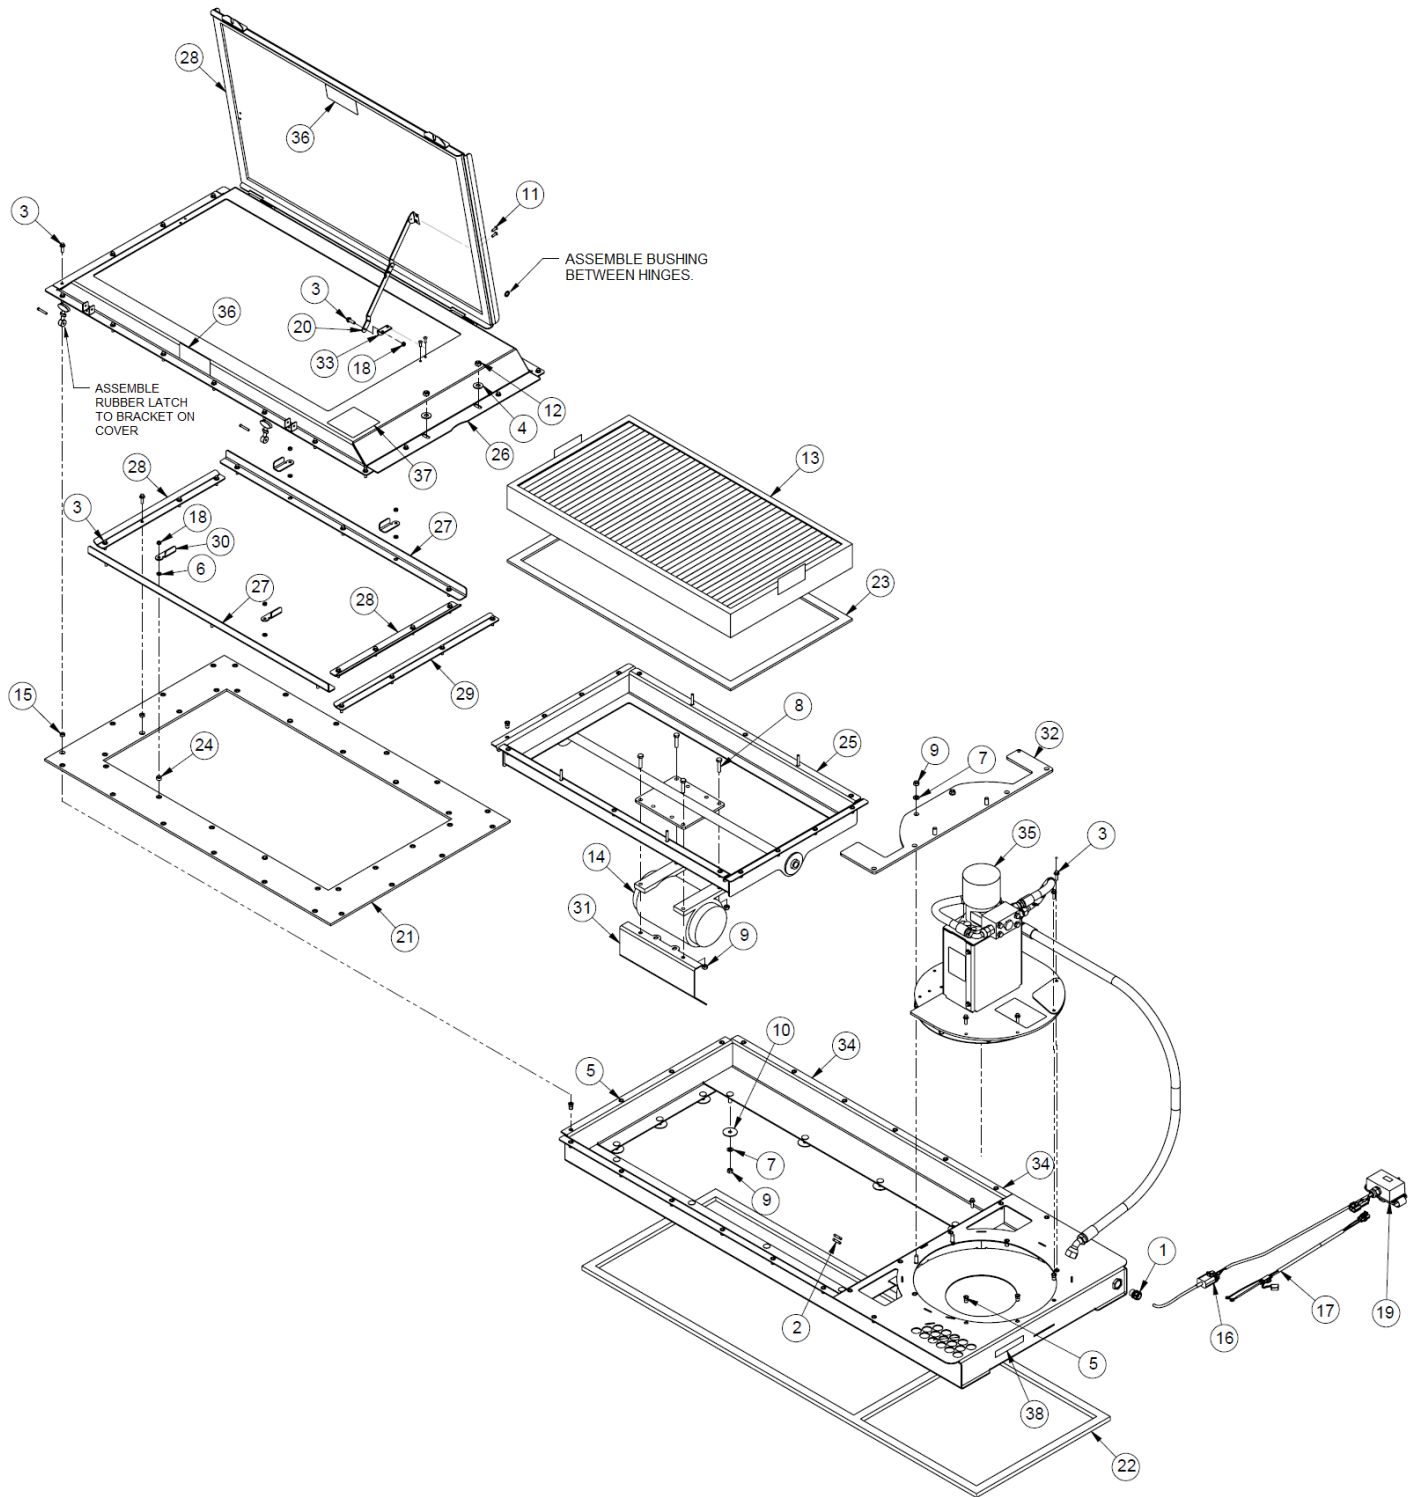

5' Pick-Up Pro Sweeper - 242 Series

Item	Qty	Part No.	Name	Additional Info
1	1	07-0857	Strain Relief	
2	2	07-0867	Terminal	
3	44	07-2952	M6-1.00 X 20mm Hex Flange Head Capscrew	
4	2	07-3279	.38" Flat Washer - GR8	
5	42	07-3617	M6-1.00 Insert Nut	
6	4	07-3728	M6 Flat Washer - CL8.8	
7	18	07-3736	M8 Flat Washer - CL8.8	
8	4	07-3741	M8-1.25 X 35MM Hex Capscrew - CL10.9	
9	22	07-4604	M8-1.25 Hex Lock Nut - CL10.9	
10	16	07-4942	.31" Fender Washer	
11	4	07-5011	.18" X .62" Rivet	
12	2	07-5370	.38" UNC Lock Nut - GR8	
13	1	07-6679	Dust Collector Filter	
14	1	07-6947	Vibrator - 12V	
15	38	07-6963	Spacer	
16	1	07-7029	Wire Harness - 9'	
17	1	07-7733	Wire Harness - Power Lead 126"	
18	5	07-7856	M6-1.0 Top Lock Hex Nut - CL10.9	
19	1	07-8064	Wire Harness with Switch	
20	1	07-8113	Folding Brace	
21	1	09-0277	Gasket	
22	15.4 FT	09-0282	Rubber Foam Adhesive - .50" X 1.00"	
23	19 FT	09-0283	Rubber Foam Adhesive - .25" X 1.00"	
24	4	13-13973	Spacer Tube	
25	1	13-14152	Filter Tray	
26	1	13-14157	Filter Box Cover	
27	2	13-14159	Retainer	
28	2	13-14160	Side Retainer	
29	1	13-14161	Retainer	
30	4	13-14162	Filter Retaining Plate	
31	1	13-15706	Motor Guard	
32	1	13-15792	Motor Mounting Plate