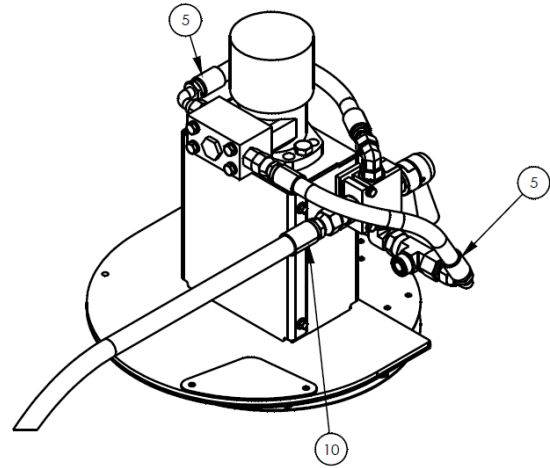

6' Pick-Up Pro Sweeper - 242 Series

Item	Qty	Part No.	Name	Additional Info
1	1	03-2253	Straight Adapter 8MBo-10MFS	
2	2	03-3166	Straight Adapter 8MFS-6MB	
3	1	03-3318	90° Elbow 8MBo-8MFS	
4	1	03-4624	Fitting 8MFS-10FFS	
5	2	03-5321	Hose .50" X 16" 8FFS-8FFS 90°	
6	1	03-5893	Tee 10MFS-10FFS-10MFS	
7	1	03-6648	90° Elbow 8MBo-10MFS	
8	1	03-6655	Manifold - 25 GPM	
9	1	03-6656	Motor 7.66 CID	
9.1	-	03-6722	Seal Kit	
9.2	-	07-9290	Replacement Key	
10	1	03-6660	Hose .62" X 52" 10FFS 45°-10FFS	
11	2	03-6664	O-Ring	
12	1	05-1568	Planetary Gearbox	
13	2	07-0045	.50" UNC X 1.50" Hex Capscrew - GR8	
14	4	07-2952	M6-1.00 X 20mm Hex Flange Head Capscrew	
15	5	07-3273	.31" Lock Washer	
16	1	07-3436	.31" UNC X .75" Hex Capscrew - GR8	
17	6	07-3617	M6-1.00 Insert Nut	
18	4	07-3650	.31" UNC X 2.75" Hex Capscrew - GR8	
19	2	07-4037	.50" UNC Nylock Nut - GR8	
20	2	07-4038	.25" Lock Washer	
21	2	07-4669	M6-1 X 60mm Hex Capscrew - CL10.9	
22	1	07-4942	.31" Fender Washer	
23	2.75 ft	07-5208	Rubber Weather Strip .38" X .18" X 17"	
24	4	07-8360	M5 X 15mm Flat Screw	
25	1	13-17755	Cover Plate	
26	1	13-18596	Gearbox Mounting	
27	1	13-18600	Gearbox Cover	
28	1	13-18601	Valve Spacer	
29	1	13-18602	Spacer Tube 1.25" X .12" X .56"	
30	1	13-18603	Shaft Adapter