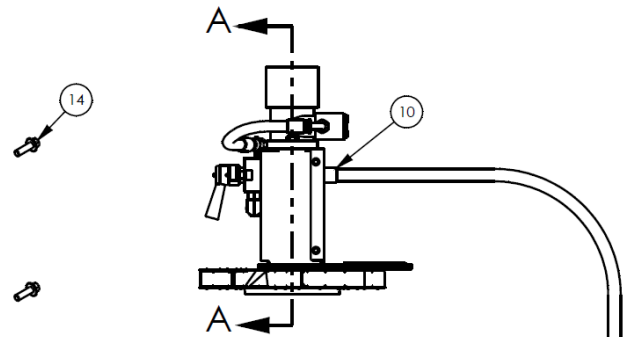

6' Pick-Up Pro Sweeper - 242 Series

Item	Qty	Part No.	Name	Additional Info
1	1	03-2253	Straight Adapter 8MBo-10MFS	
2	2	03-3166	Straight Adapter 8MFS-6MB	
3	1	03-3318	90° Elbow 8MBo-8MFS	
4	1	03-4624	Fitting 8MFS-10FFS	
5	2	03-5321	Hose .50" X 16" 8FFS-8FFS 90°	
6	1	03-5893	Tee 10MFS-10FFS-10MFS	
7	1	03-6648	90° Elbow 8MBo-10MFS	
8	1	03-6655	Manifold - 25 GPM	
9	1	03-6656	Motor 7.66 CID	
9.1	-	03-6722	Seal Kit	
9.2	-	07-9290	Replacement Key	
10	1	03-6660	Hose .62" X 52" 10FFS 45°-10FFS	
11	2	03-6664	O-Ring	
12	1	05-1568	Planetary Gearbox	
13	2	07-0045	.50" UNC X 1.50" Hex Capscrew - GR8	
14	4	07-2952	M6-1.00 X 20mm Hex Flange Head Capscrew	
15	5	07-3273	.31" Lock Washer	
16	1	07-3436	.31" UNC X .75" Hex Capscrew - GR8	
17	6	07-3617	M6-1.00 Insert Nut	
18	4	07-3650	.31" UNC X 2.75" Hex Capscrew - GR8	
19	2	07-4037	.50" UNC Nylock Nut - GR8	
20	2	07-4038	.25" Lock Washer	
21	2	07-4669	M6-1 X 60mm Hex Capscrew - CL10.9	
22	1	07-4942	.31" Fender Washer	
23	2.75 ft	07-5208	Rubber Weather Strip .38" X .18" X 17"	
24	4	07-8360	M5 X 15mm Flat Screw	
25	1	13-17755	Cover Plate	
26	1	13-18596	Gearbox Mounting	
27	1	13-18600	Gearbox Cover	
28	1	13-18601	Valve Spacer	
29	1	13-18602	Spacer Tube 1.25" X .12" X .56"	
30	1	13-18603	Shaft Adapter