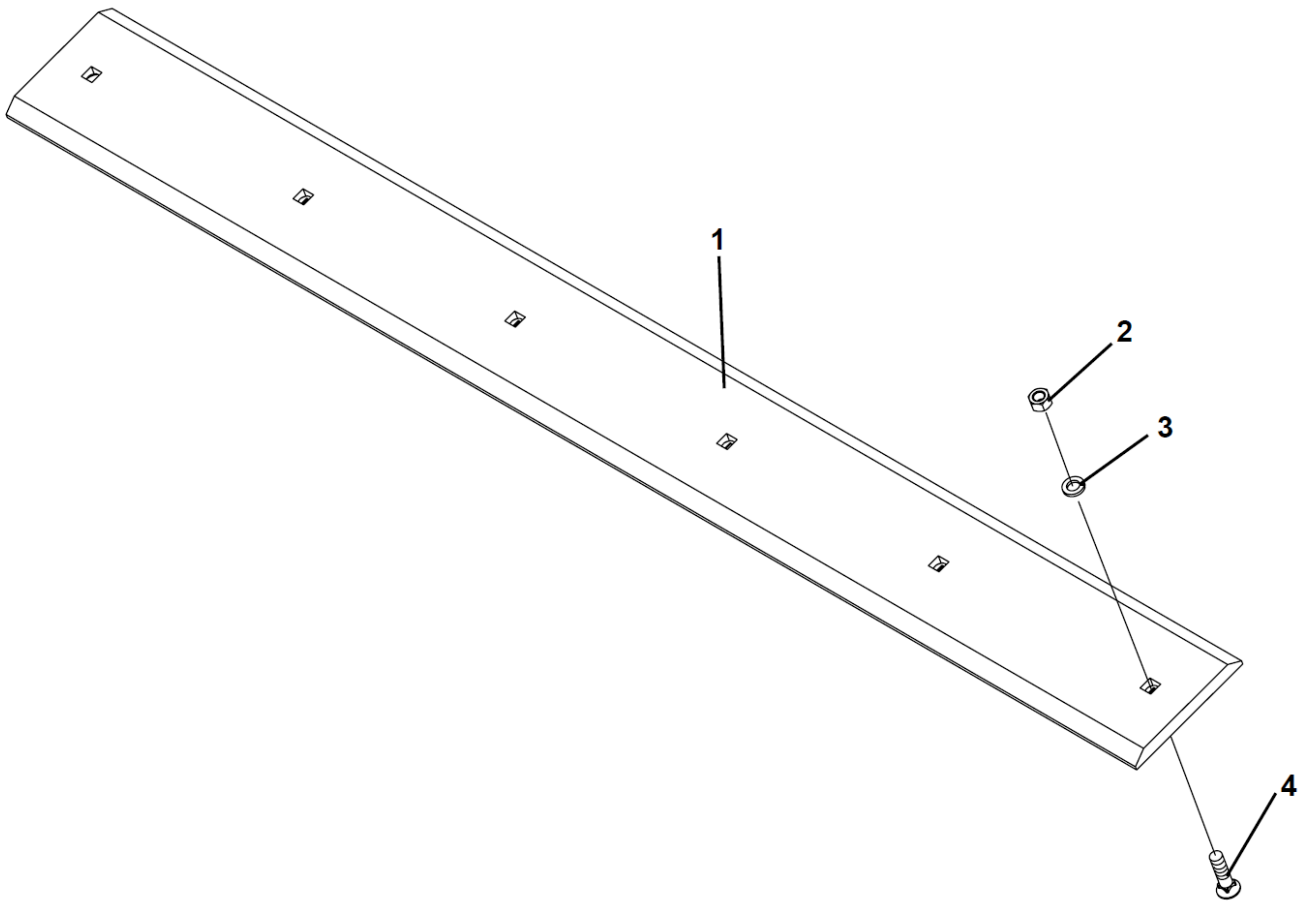

5' Pick-Up Pro Sweeper - 242 Series

Item	Qty	Part No.	Name	Additional Info
1	1	LAF8361	Bolt-On Cutting Edge .62" X 6" X 60"	
2	6	07-1764	.50" UNC Hex Nut - GR8	
3	6	07-1762	.50" Lock Washer	
4	6	07-8186	.50" UNC X 2.00" Plow Bolt - GR8