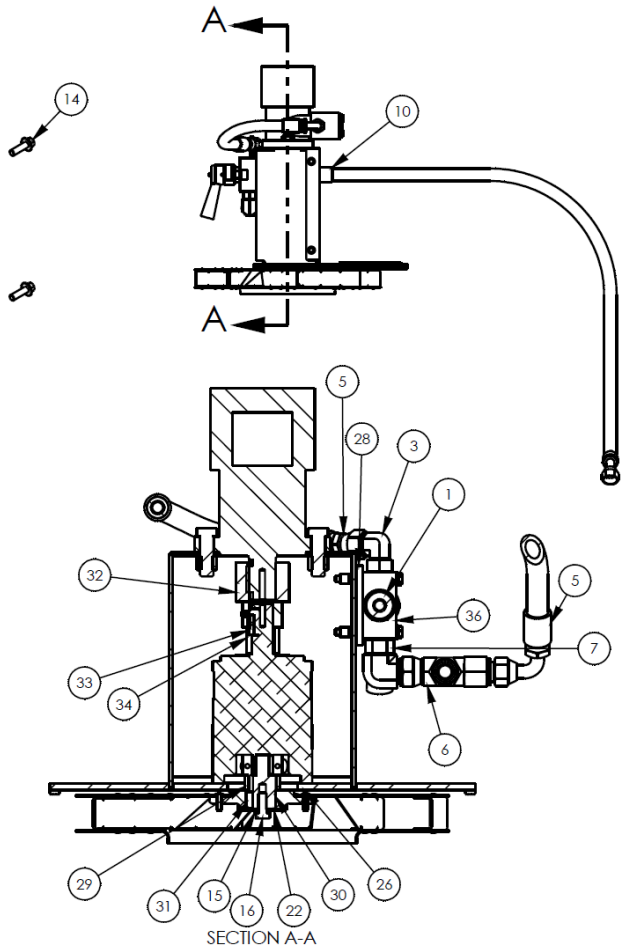

Item	Qty	Part No.	Name	Additional Info
31	1	13-18604	Key .25" X .62"	
32	1	13-18630	Coupling	
33	1	13-18838	Key 6mm X .75" Brass	
34	1	13-18839	Split Tube 1.25"	
35	1	28-10877	Fan Assembly - Balanced	
36	1	28-10899	Valve Assembly