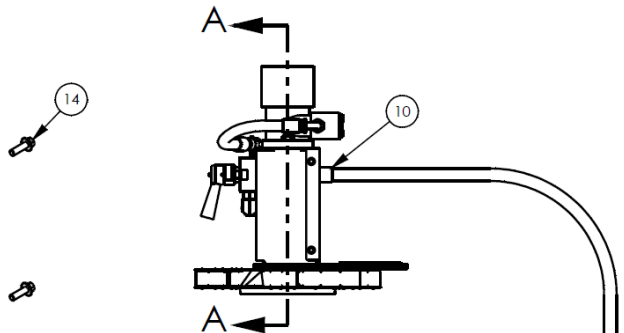

Item	Qty	Part No.	Name	Additional Info
31	1	13-18604	Key .25" X .62"	
32	1	13-18630	Coupling	
33	1	13-18838	Key 6mm X .75" Brass	
34	1	13-18839	Split Tube 1.25"	
35	1	28-10877	Fan Assembly - Balanced	
36	1	28-10899	Valve Assembly