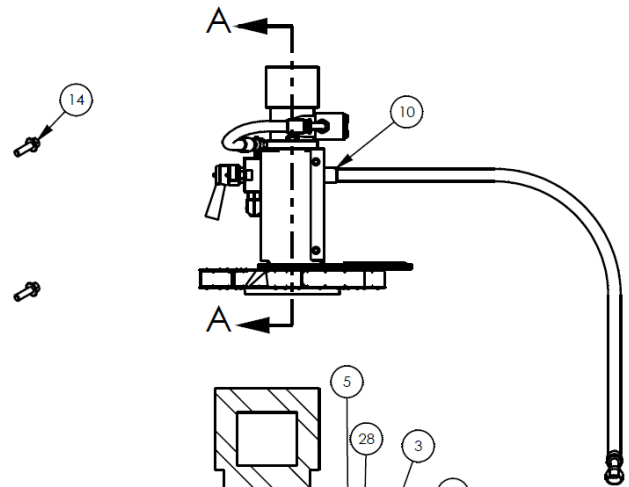

7' Pick-Up Pro Sweeper - 242 Series

Item	Qty	Part No.	Name	Additional Info
1	1	03-2253	Straight Adapter 8MBo-10MFS	
2	2	03-3166	Straight Adapter 8MFS-6MB	
3	1	03-3318	90° Elbow 8MBo-8MFS	
4	1	03-4624	Fitting 8MFS-10FFS	
5	2	03-5321	Hose .50" X 16" 8FFS-8FFS 90°	
6	1	03-5893	Tee 10MFS-10FFS-10MFS	
7	1	03-6648	90° Elbow 8MBo-10MFS	
8	1	03-6655	Manifold - 25 GPM	
9	1	03-6656	Motor 7.66 CID	
9.1	-	03-6722	Seal Kit	
9.2	-	07-9290	Replacement Key	
10	1	03-6660	Hose .62" X 52" 10FFS 45°-10FFS	
11	2	03-6664	O-Ring	
12	1	05-1568	Planetary Gearbox	
13	2	07-0045	.50" UNC X 1.50" Hex Capscrew - GR8	
14	4	07-2952	M6-1.00 X 20mm Hex Flange Head Capscrew	
15	5	07-3273	.31" Lock Washer	
16	1	07-3436	.31" UNC X .75" Hex Capscrew - GR8	
17	6	07-3617	M6-1.00 Insert Nut	
18	4	07-3650	.31" UNC X 2.75" Hex Capscrew - GR8	
19	2	07-4037	.50" UNC Nylock Nut - GR8	
20	2	07-4038	.25" Lock Washer	
21	2	07-4669	M6-1 X 60mm Hex Capscrew - CL10.9	
22	1	07-4942	.31" Fender Washer	
23	2.75 ft	07-5208	Rubber Weather Strip .38" X .18" X 17"	
24	4	07-8360	M5 X 15mm Flat Screw	
25	1	13-17755	Cover Plate	
26	1	13-18596	Gearbox Mounting	
27	1	13-18600	Gearbox Cover	
28	1	13-18601	Valve Spacer	
29	1	13-18602	Spacer Tube 1.25" X .12" X .56"	
30	1	13-18603	Shaft Adapter