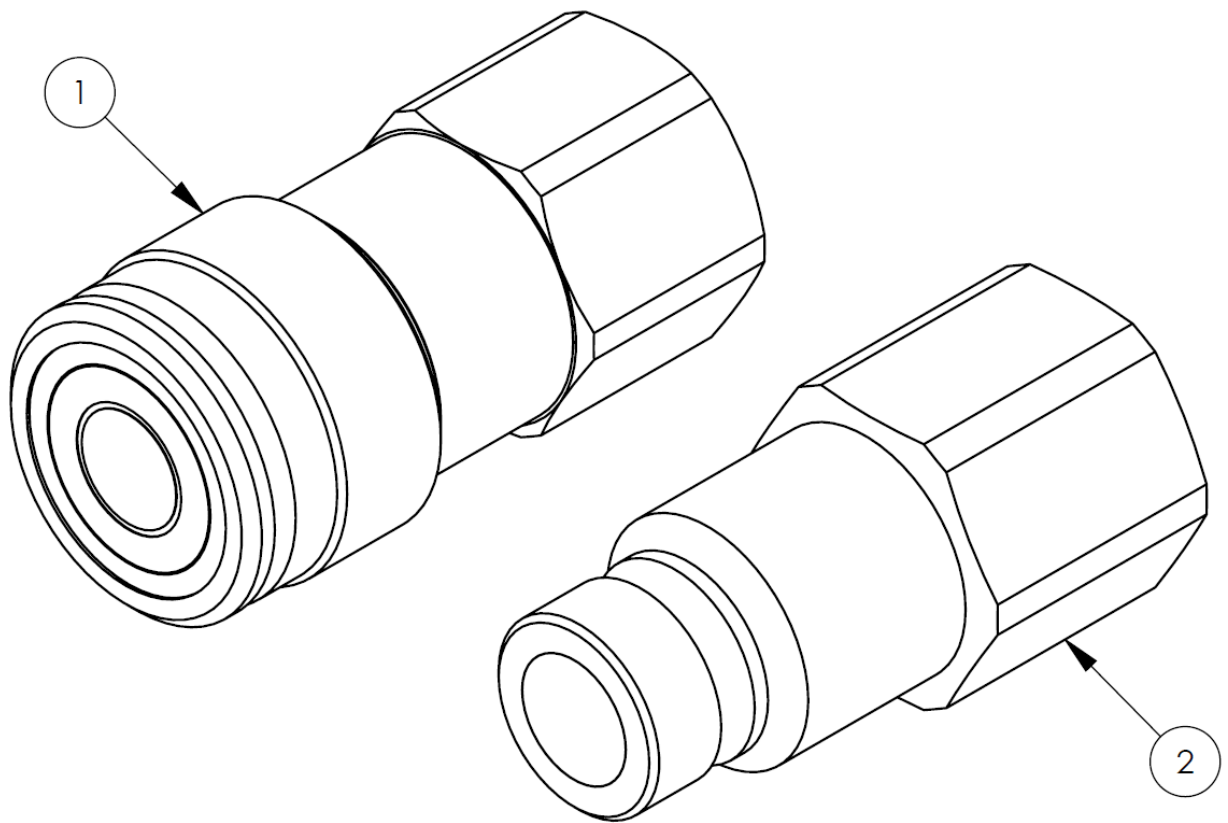

5' Pick-Up Pro Sweeper - 242 Series

Item	Qty	Part No.	Name	Additional Info
1	1	P272670	Female Quick Coupler 8FFS-12FBo	
2	1	P272671	Male Quick Coupler 8FFS-12FBo