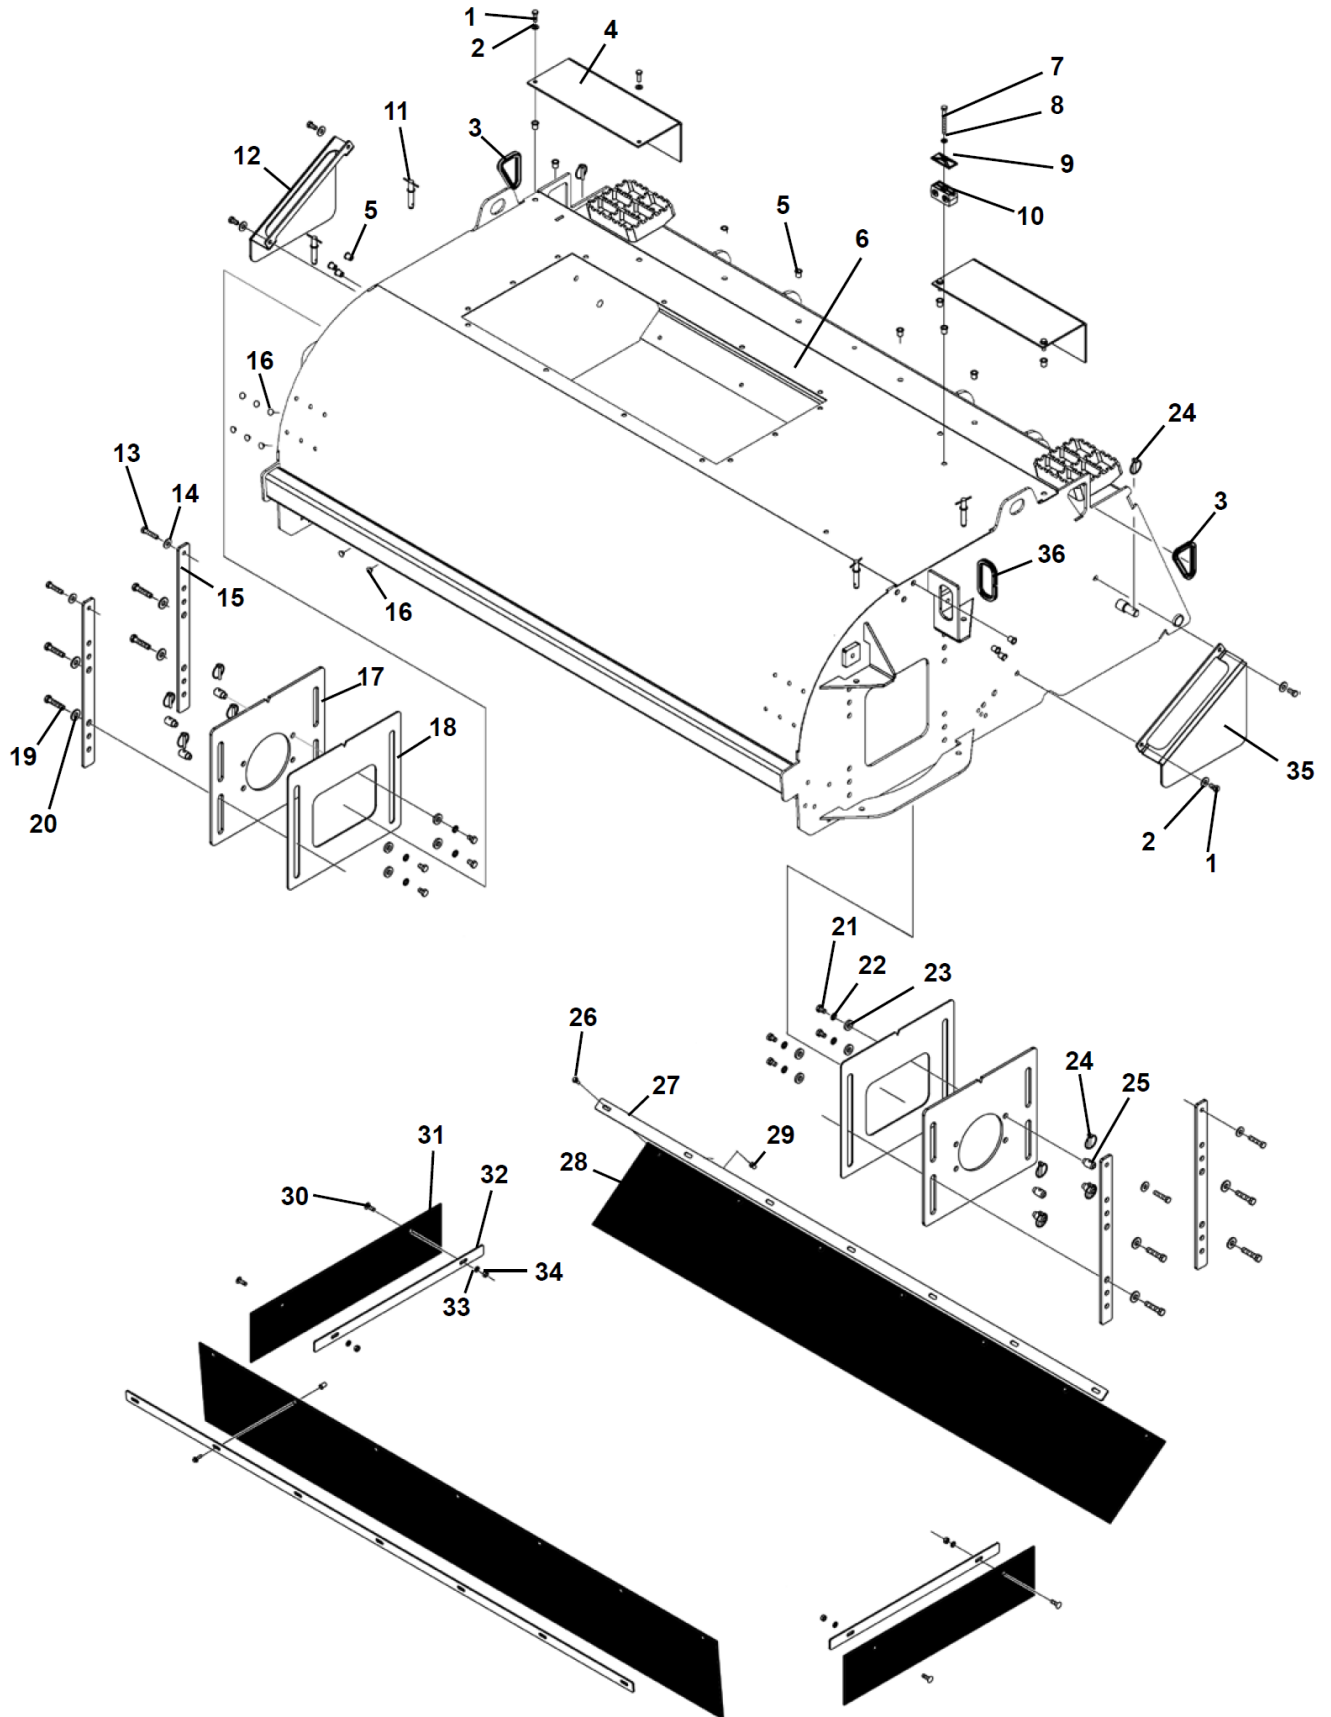

5' Pick-Up Pro Sweeper - 242 Series

Item	Qty	Part No.	Name	Additional Info
1	8	RHW1105-0000	.31" UNC X 1.00" Hex Capscrew	
2	8	P850105	.31" Flat Washer	
3	2	13-19619	Edge Guard	
4	2	13-19626	Hose Cover Plate	
5	16	RHW8642	.31" UNC Rivet Nut	
6	1	13-19632-60	5' Sweeper Frame	
7	1	07-3651	.31" UNC X 3.00" Hex Capscrew - GR8	
8	1	07-3273	.31" Lock Washer	
9	1	RHW8614	Cover Plate	
10	1	RHW8616	Hose Cradle	
11	4	07-7077	T-Handle Quick Release Pin	
12	1	13-19625	Cylinder Guard - Right	
13	4	07-3656	.38" UNC X 1.75" Hex Capscrew - GR8	
14	4	07-3279	.38" Flat Washer - GR8	
15	4	13-19465	Retainer Plate	
16	16	LAF9853	.38" Plug - Plastic	
17	2	13-19464	Slider Plate	
18	2	07-9235	Slider Wear Plate	
19	8	RHW1406-0000	.50" UNC X 1.75" Hex Nylock Capscrew	
20	8	RHW5432-0000	.50" SAE Flat Washer	
21	8	07-6769	M10-1.5 X 16mm Hex Capscrew - CL10.9	
22	4	07-3747	M10 Lock Washer	
23	8	P852608	.50" Hard Washer	
24	10	RHW8068-0000	Lynch Pin - .25"	
25	8	13-14083	Motor Mounting Stud	
26	12	07-2952	M6-1.00 X 20mm Hex Flange Head Capscrew	
27	2	13-15276	Plate .12" X 1.25" X 60"	
28	2	13-19462-60	60" Flap	
29	12	07-2956	M6-1.00 Insert Nut	
30	4	07-5933	M8-1.25 X 25mm Carriage Bolt - CL8.8	