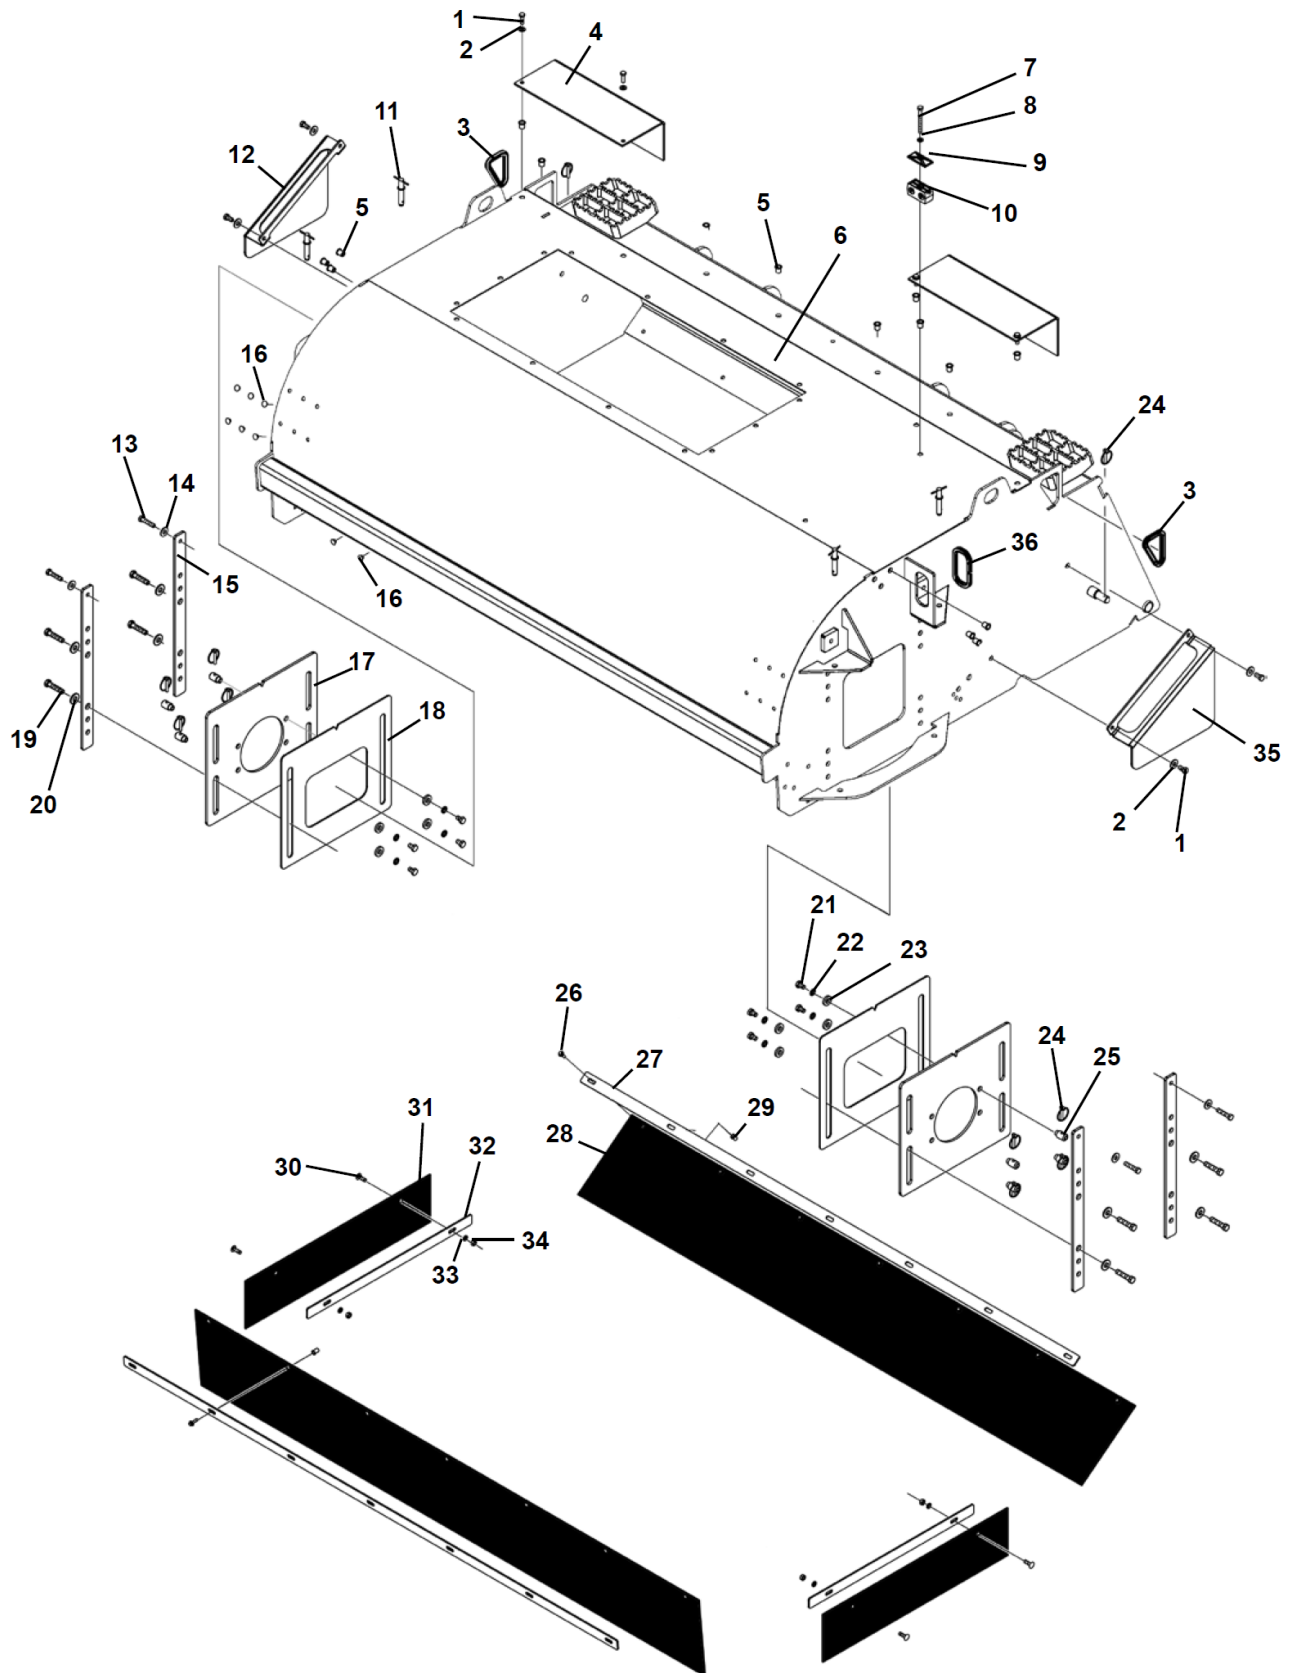

7' Pick-Up Pro Sweeper - 242 Series

Item	Qty	Part No.	Name	Additional Info
1	8	RHW1105-0000	.31" UNC X 1.00" Hex Capscrew	
2	8	P850105	.31" Flat Washer	
3	2	13-19619	Edge Guard	
4	2	13-19626	Hose Cover Plate	
5	16	RHW8642	.31" UNC Rivet Nut	
6	1	13-19632-84	7' Sweeper Frame	
7	1	07-3651	.31" UNC X 3.00" Hex Capscrew - GR8	
8	1	07-3273	.31" Lock Washer	
9	1	RHW8614	Cover Plate	
10	1	RHW8616	Hose Cradle	
11	4	07-7077	T-Handle Quick Release Pin	
12	1	13-19625	Cylinder Guard - Right	
13	4	07-3656	.38" UNC X 1.75" Hex Capscrew - GR8	
14	4	07-3279	.38" Flat Washer - GR8	
15	4	13-19465	Retainer Plate	
16	16	LAF9853	.38" Plug - Plastic	
17	2	13-19464	Slider Plate	
18	2	07-9235	Slider Wear Plate	
19	8	RHW1406-0000	.50" UNC X 1.75" Hex Nylock Capscrew	
20	8	RHW5432-0000	.50" SAE Flat Washer	
21	8	07-6769	M10-1.5 X 16mm Hex Capscrew - CL10.9	
22	4	07-3747	M10 Lock Washer	
23	8	P852608	.50" Hard Washer	
24	10	RHW8068-0000	Lynch Pin - .25"	
25	8	13-14083	Motor Mounting Stud	
26	16	07-2952	M6-1.00 X 20mm Hex Flange Head Capscrew	
27	2	13-15278	Plate .12" X 1.25" X 84"	
28	2	13-19462-84	84" Flap	
29	16	07-2956	M6-1.00 Insert Nut	
30	4	07-5933	M8-1.25 X 25mm Carriage Bolt - CL8.8