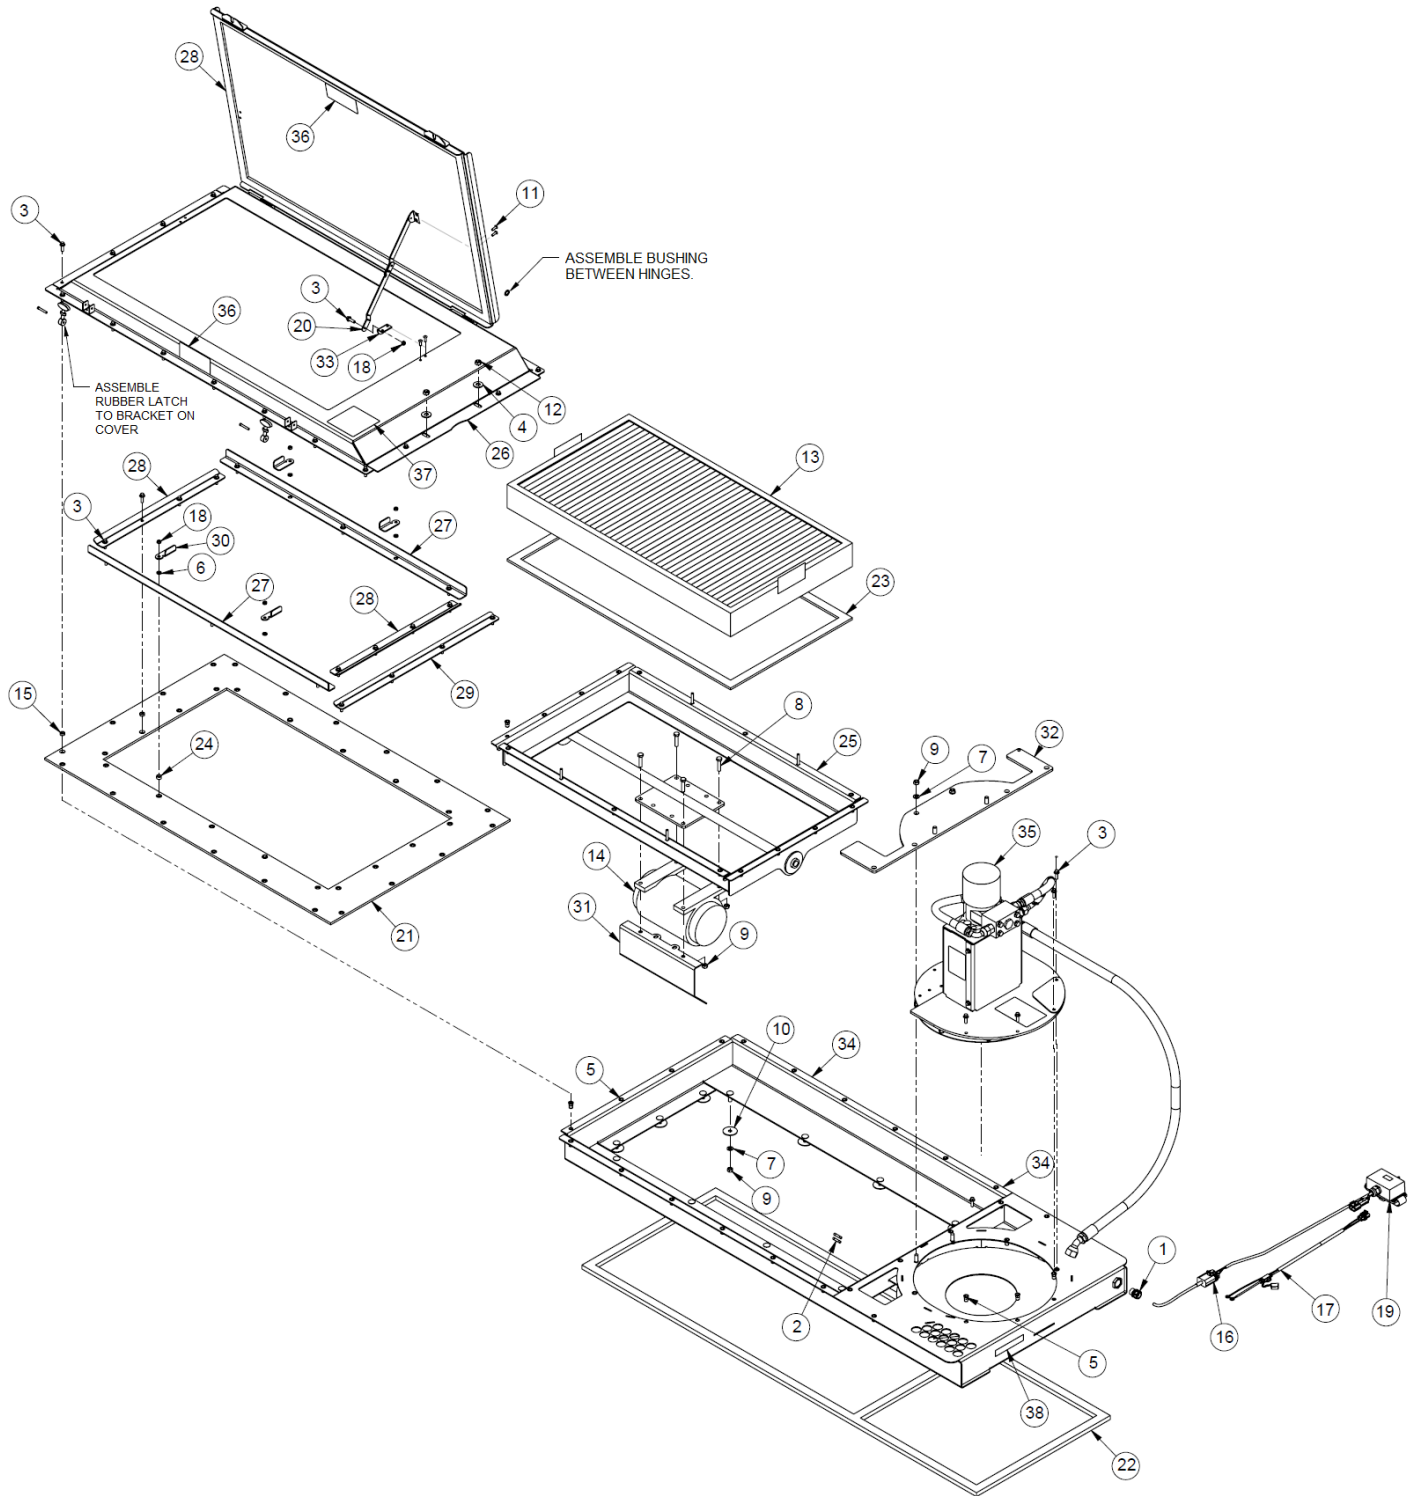

Item	Qty	Part No.	Name	Additional Info
33	1	13-17776	Brace Mounting Bracket	
34	1	13-17816	Vacuum Frame	
35	1	28-10898	Hydraulic Motor Kit	
36	2	50-0737	Warning! Pinch Point Hazard	
37	1	41043	Warning! Hazardous Dust	
38	1	41204	Patent Website Decal