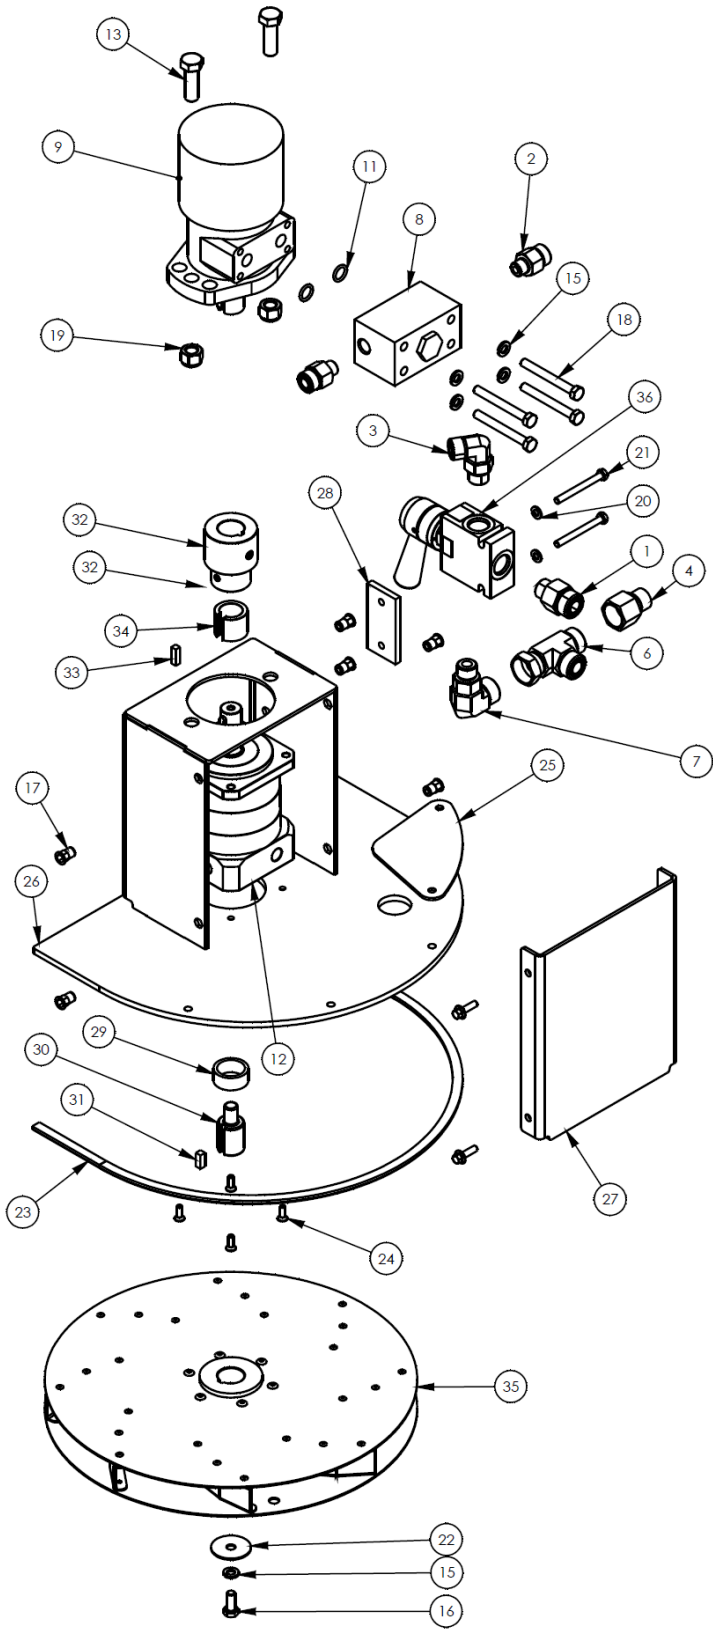

Item	Qty	Part No.	Name	Additional Info
31	1	13-18604	Key .25" X .62"	
32	1	13-18630	Coupling	
33	1	13-18838	Key 6mm X .75" Brass	
34	1	13-18839	Split Tube 1.25"	
35	1	28-10877	Fan Assembly - Balanced	
36	1	28-10899	Valve Assembly