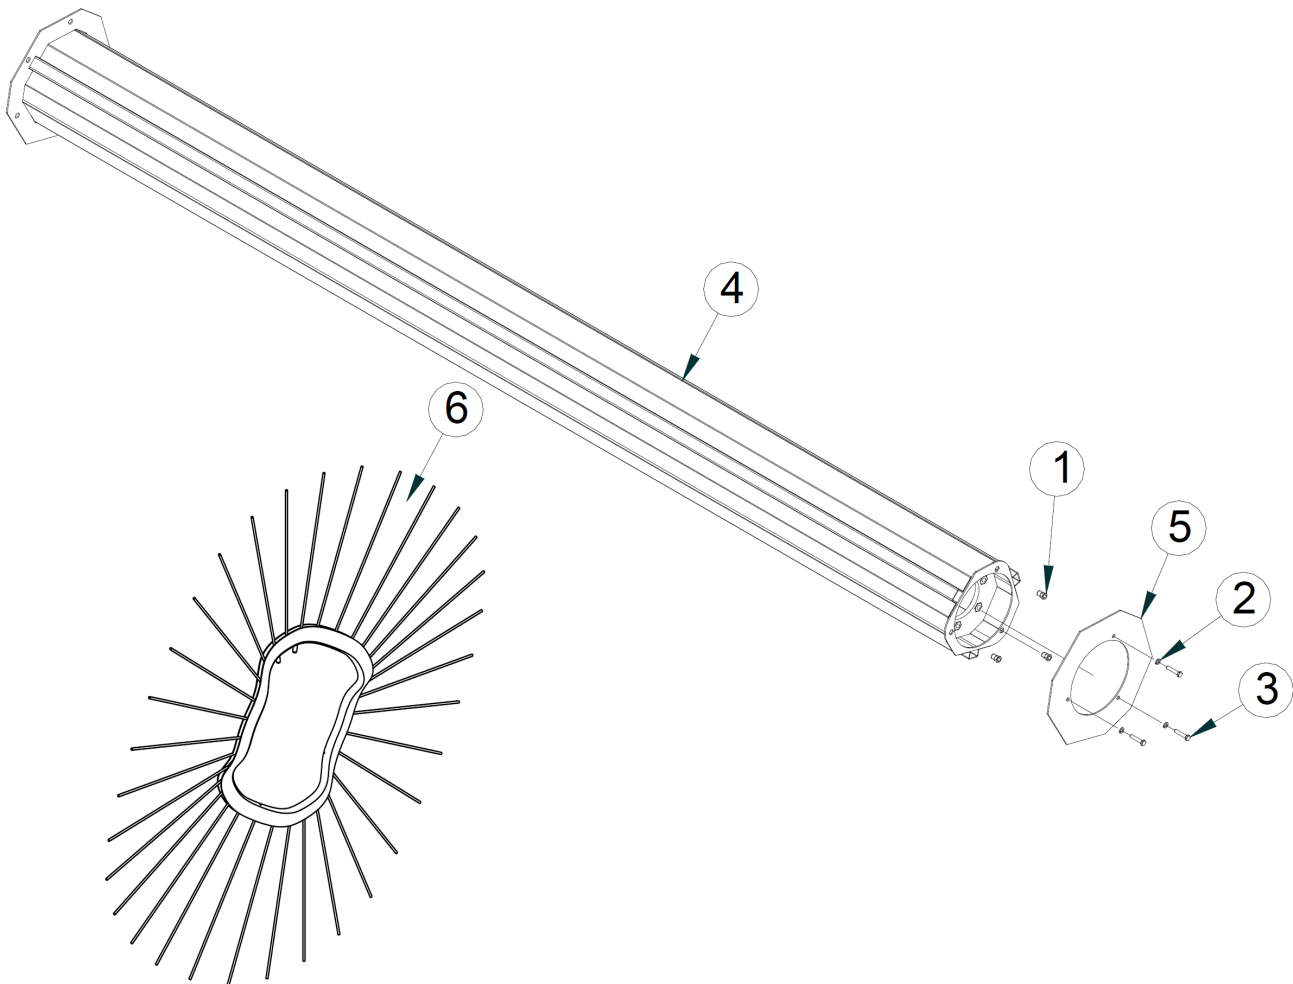

7' Pick-Up Pro Sweeper - 242 Series

Item	Qty	Part No.	Name	Additional Info
1	3	07-3617	M6-1.00 Insert Nut	
2	3	07-3730	M6 Lock Washer	
3	3	07-3731	M6-1.0 X 30MM Hec Capscrew CL10.9	
4	1	13-19461-84	Core 8" X 84"	
5	1	13-15662	Retainer Plate	
6	-	01-9278	26" Brush Kit - Mixed	Includes 47 Poly Brushes
6	-	01-1163	26" Brush Kit - Poly	Includes 49 Poly Brushes