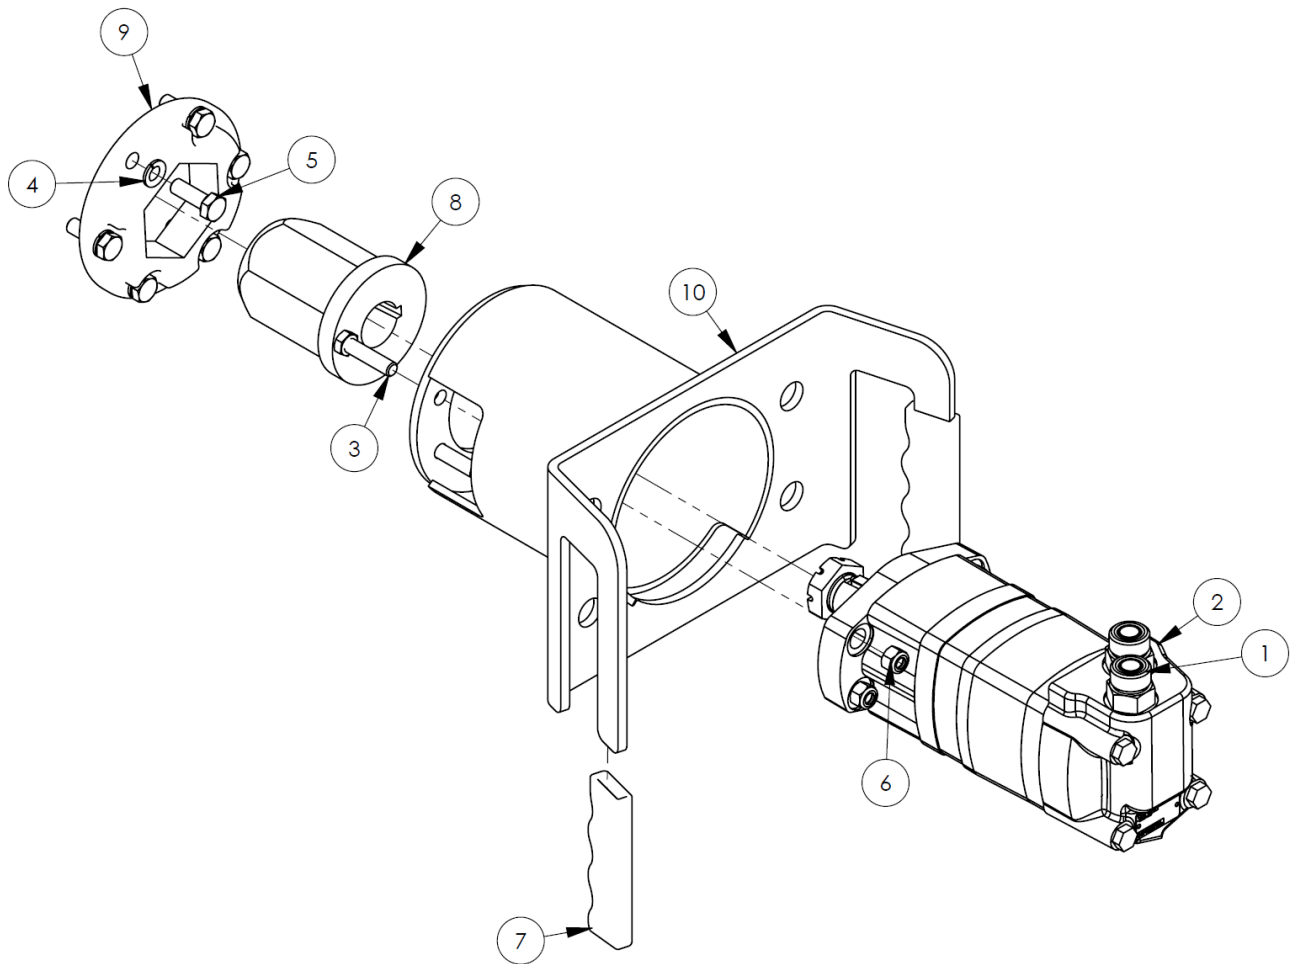

5' Pick-Up Pro Sweeper - 242 Series

Item	Qty	Part No.	Name	Additional Info
1	2	03-5901	Fitting 10MBo-10MFS	
2	1	03-6700	Hydraulic Motor 24.7 CID	
2.1	-	03-6721	Seal Kit	
2.2	-	07-9289	Replacement Key	
2.3	-	07-4568	Motor Shaft Lock Nut	
3	4	07-3655	.38" UNC X 1.50" Hex Capscrew - GR8	
4	6	07-3747	M10 Lock Washer	
5	6	07-3749	M10-1.5 X 30MM Hex Capscrew - CL10.9	
6	4	07-4036	.38" UNC Nylock Nut	
7	2	07-9249	Grip	
8	1	13-15206	Hex Hub	
9	1	13-16225	2.50" Hex Receiver Plate	
10	1	13-19466	Motor Bucket Mounting