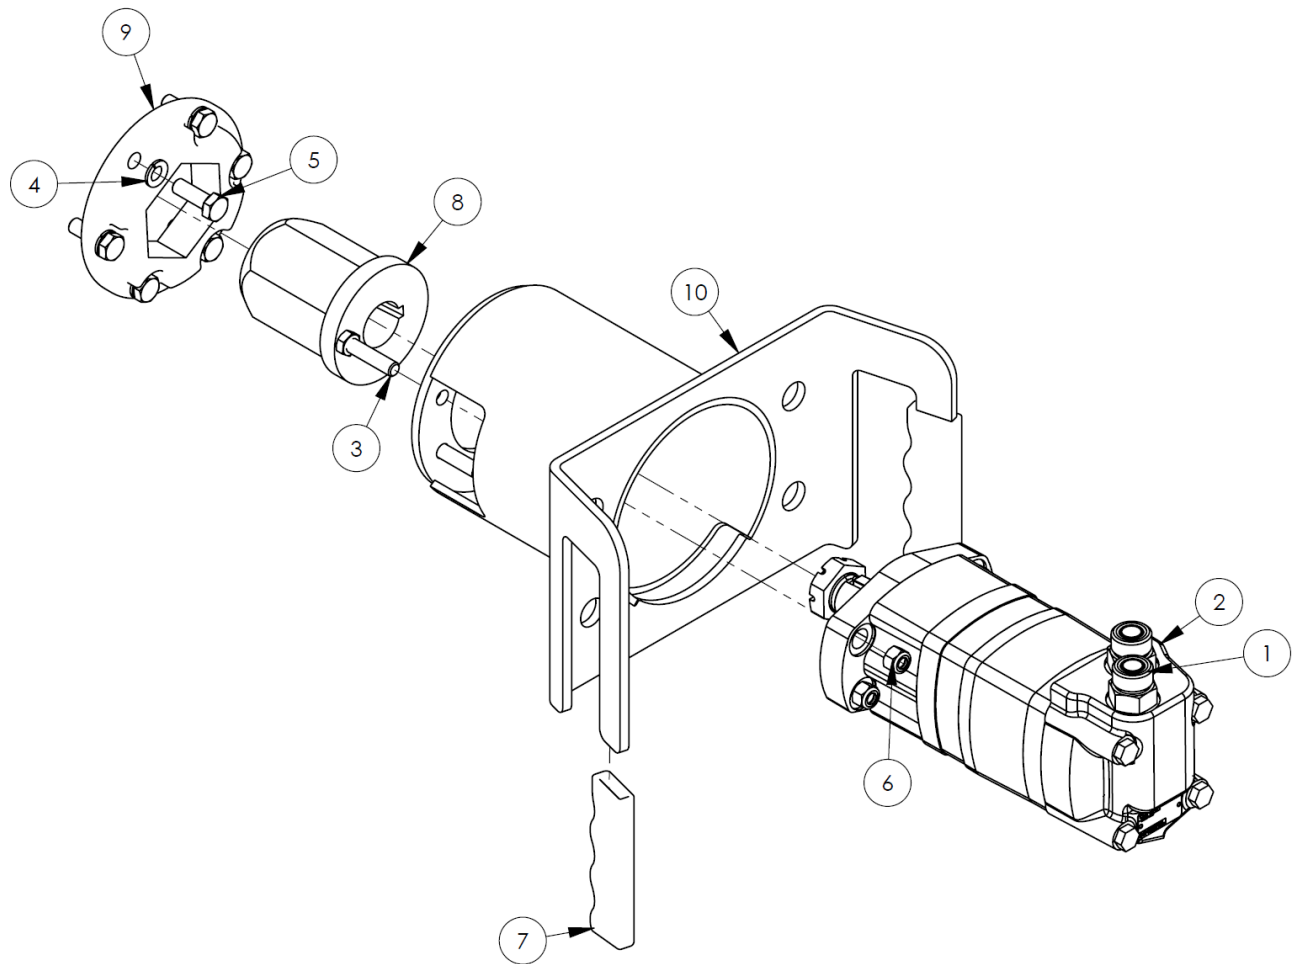

7' Pick-Up Pro Sweeper - 242 Series

Item	Qty	Part No.	Name	Additional Info
1	2	03-5901	Fitting 10MBo-10MFS	
2	1	03-6700	Hydraulic Motor 24.7 CID	
2.1	-	03-6721	Seal Kit	
2.2	-	07-9289	Replacement Key	
2.3	-	07-4568	Motor Shaft Lock Nut	
3	4	07-3655	.38" UNC X 1.50" Hex Capscrew - GR8	
4	6	07-3747	M10 Lock Washer	
5	6	07-3749	M10-1.5 X 30MM Hex Capscrew - CL10.9	
6	4	07-4036	.38" UNC Nylock Nut	
7	2	07-9249	Grip	
8	1	13-15206	Hex Hub	
9	1	13-16225	2.50" Hex Receiver Plate	
10	1	13-19466	Motor Bucket Mounting