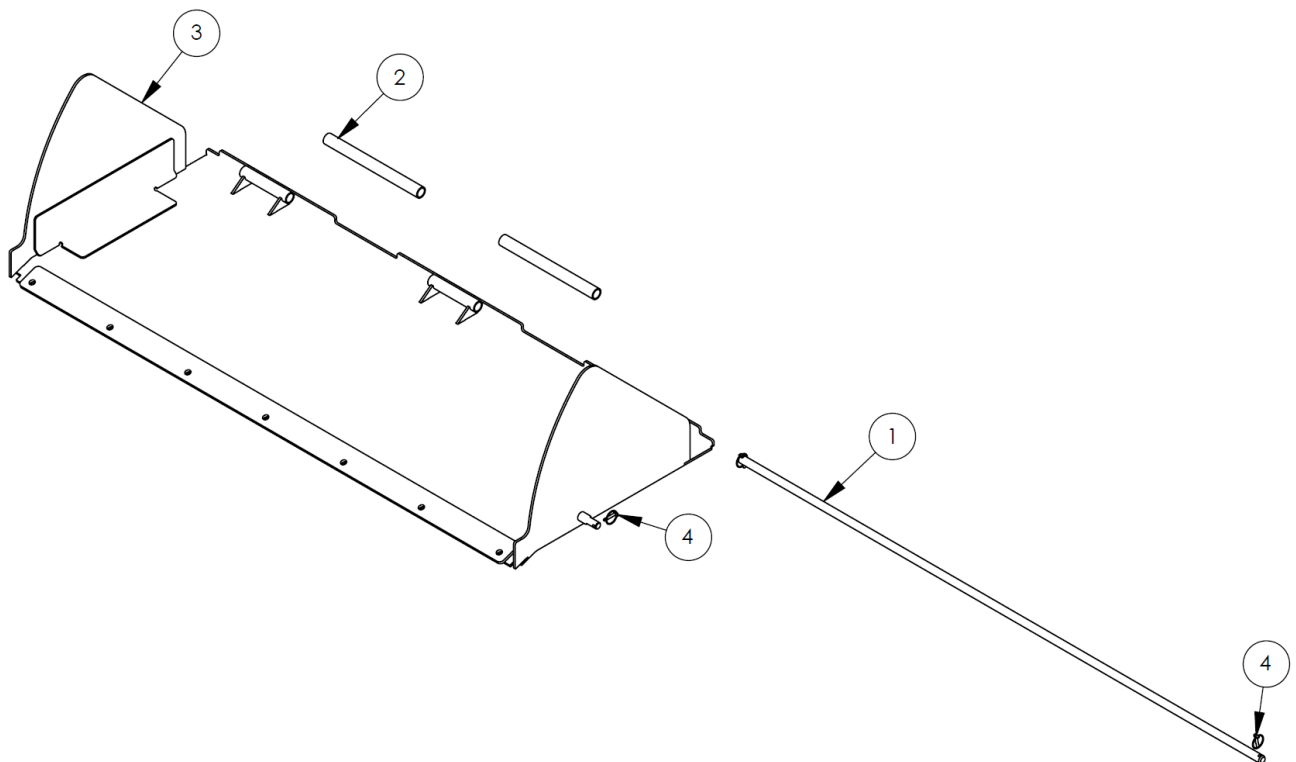

5' Pick-Up Pro Sweeper - 242 Series

Item	Qty	Part No.	Name	Additional Info
1	1	13-17038-5	Rod .88" X 63.50"	
2	2	13-19627-60	Tube 7.50"	
3	1	13-19457-60	5' High Dump Floor	
4	4	RHW8068-0000	Lynch Pin - .25"