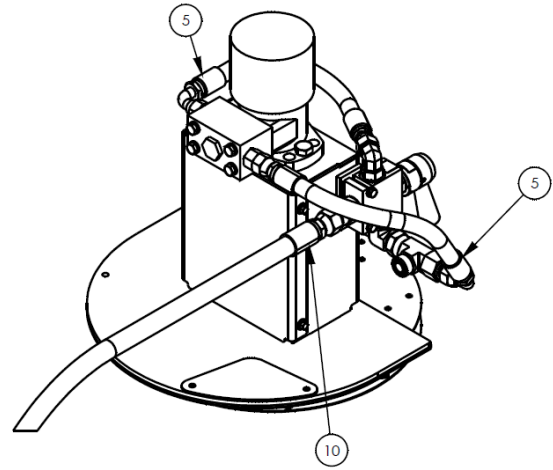

Item	Qty	Part No.	Name	Additional Info
31	1	13-18604	Key .25" X .62"	
32	1	13-18630	Coupling	
33	1	13-18838	Key 6mm X .75" Brass	
34	1	13-18839	Split Tube 1.25"	
35	1	28-10877	Fan Assembly - Balanced	
36	1	28-10899	Valve Assembly