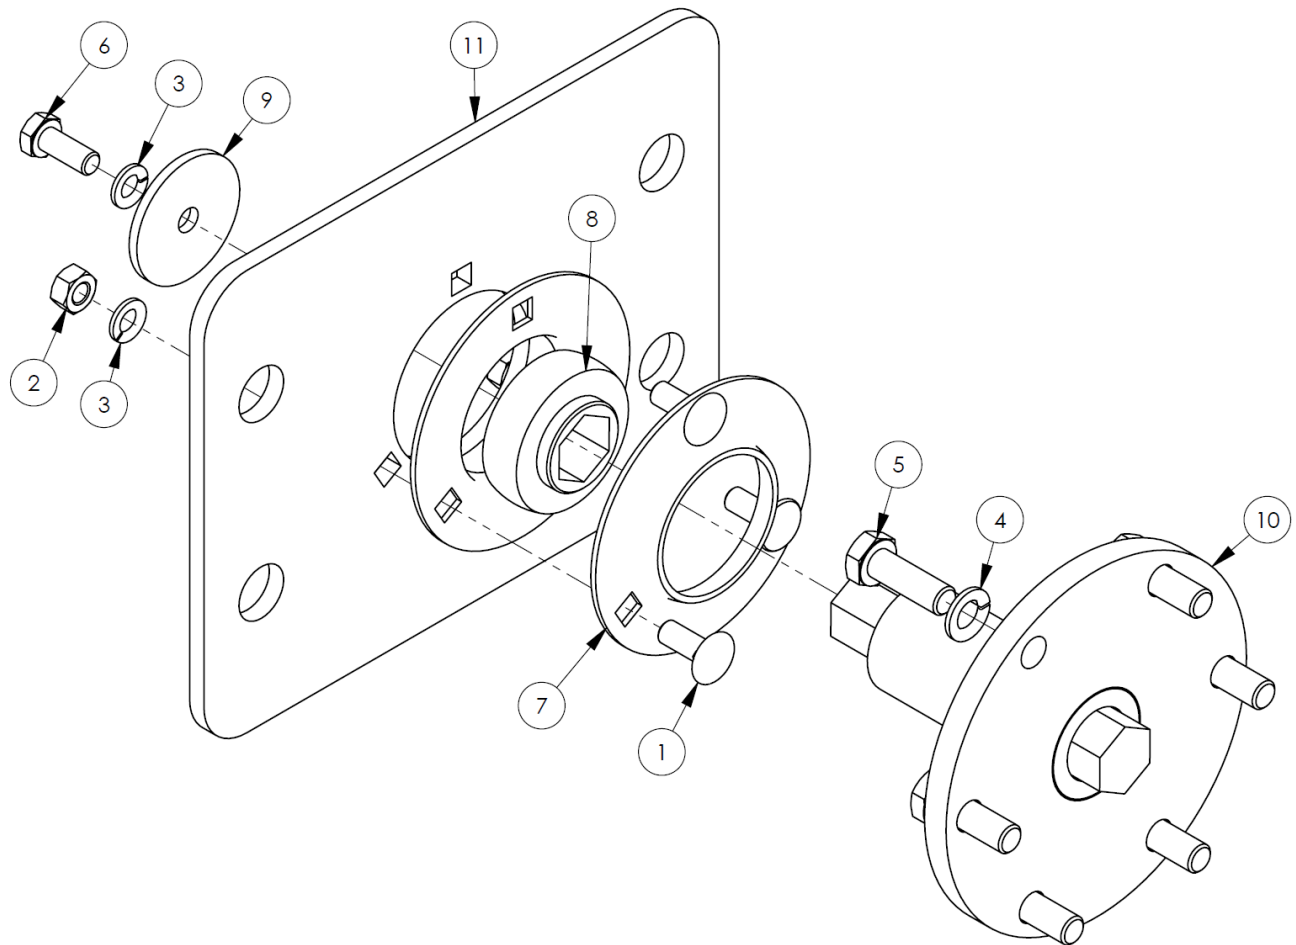

7' Pick-Up Pro Sweeper - 242 Series

Item	Qty	Part No.	Name	Additional Info
1	3	07-2950	M8-1.25 X 20mm Carriage Bolt - CL8.8	
2	3	07-3737	M8-1.25 Hex Nut - CL10	
3	4	07-3738	M8 Lock Washer	
4	6	07-3747	M10 Lock Washer	
5	6	37-3749	M10-1.50 X 30mm Hex Capscrew - CL10.9	
6	1	07-3777	M8-1.25 X 20mm Hex Capscrew - CL10.9	
7	2	08-0008	Flange Bearing - 3 Bolt	
8	1	08-0037	Bearing	(.62" Hex without Hub)
9	1	13-11903	.34" Flat Washer	
10	1	13-16923	Hex Shaft Idler - Bolt-On	
11	1	13-19286	Mounting Plate