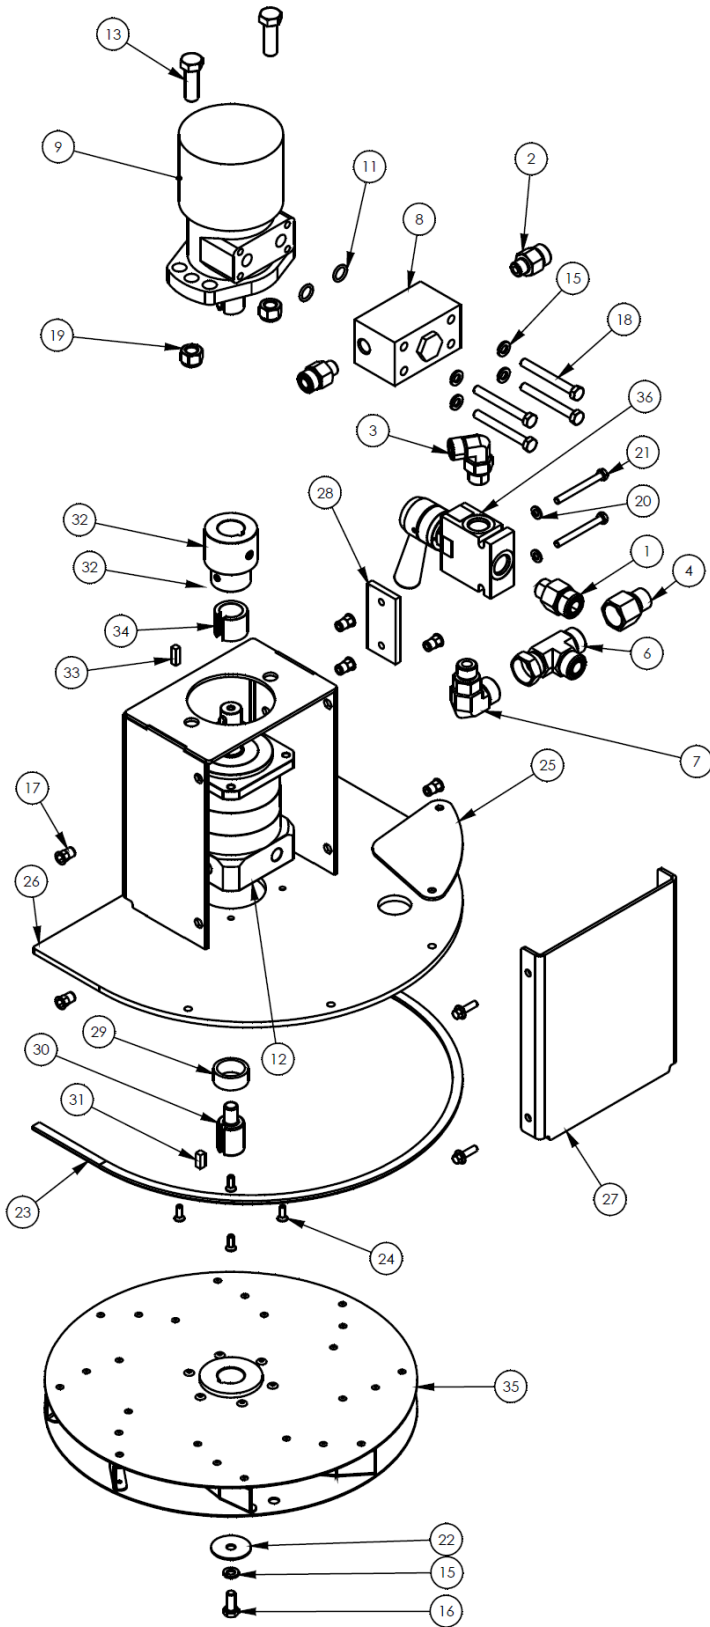

Item	Qty	Part No.	Name	Additional Info
31	1	13-18604	Key .25" X .62"	
32	1	13-18630	Coupling	
33	1	13-18838	Key 6mm X .75" Brass	
34	1	13-18839	Split Tube 1.25"	
35	1	28-10877	Fan Assembly - Balanced	
36	1	28-10899	Valve Assembly