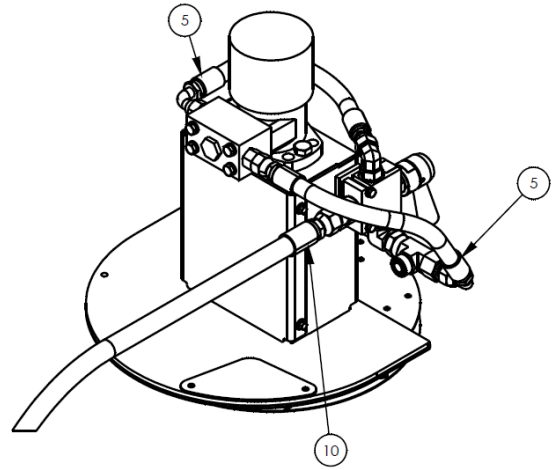

Item	Qty	Part No.	Name	Additional Info
31	1	13-18604	Key .25" X .62"	
32	1	13-18630	Coupling	
33	1	13-18838	Key 6mm X .75" Brass	
34	1	13-18839	Split Tube 1.25"	
35	1	28-10877	Fan Assembly - Balanced	
36	1	28-10899	Valve Assembly