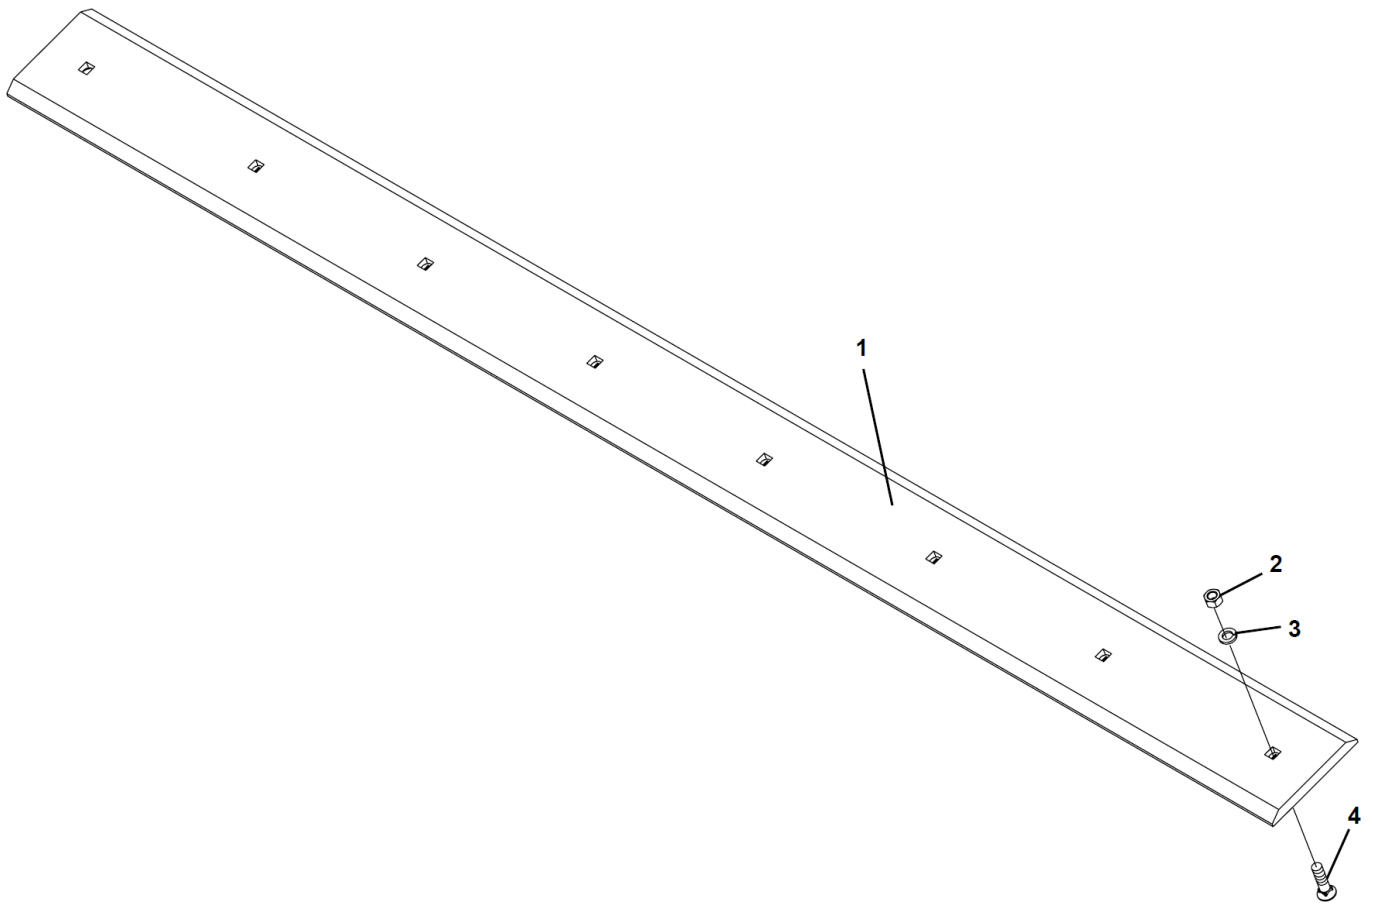

7' Pick-Up Pro Sweeper - 242 Series

Item	Qty	Part No.	Name	Additional Info
1	1	LAF8337	Bolt-On Cutting Edge .62" X 6" X 84"	
2	8	07-1764	.50" UNC Hex Nut - GR8	
3	8	07-1762	.50" Lock Washer	
4	8	07-8186	.50" UNC X 2.00" Plow Bolt - GR8