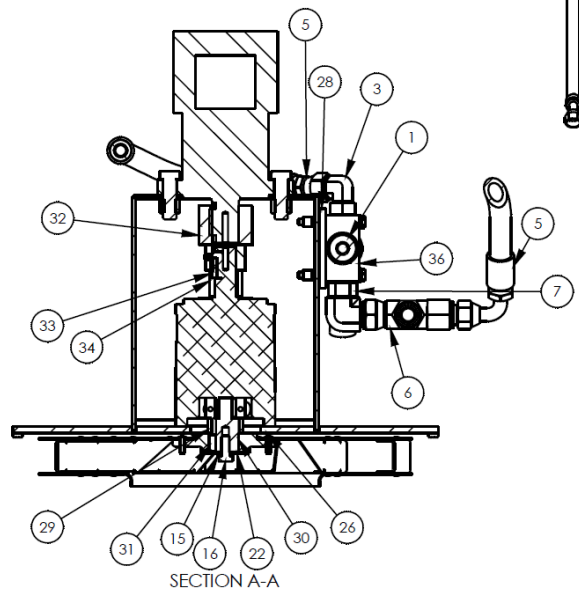

Item	Qty	Part No.	Name	Additional Info
31	1	13-18604	Key .25" X .62"	
32	1	13-18630	Coupling	
33	1	13-18838	Key 6mm X .75" Brass	
34	1	13-18839	Split Tube 1.25"	
35	1	28-10877	Fan Assembly - Balanced	
36	1	28-10899	Valve Assembly