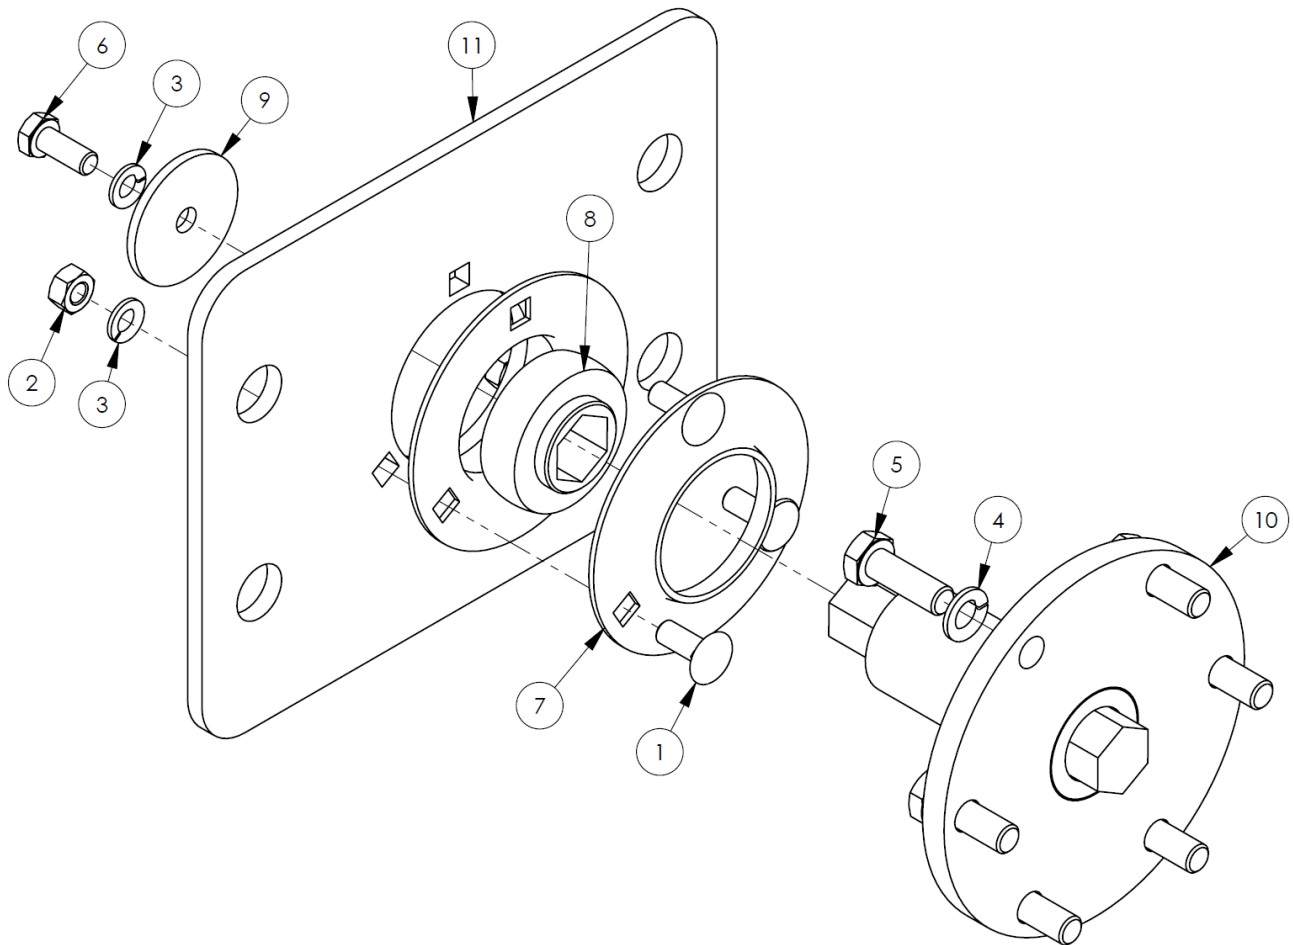

5' Pick-Up Pro Sweeper - 242 Series

Item	Qty	Part No.	Name	Additional Info
1	3	07-2950	M8-1.25 X 20mm Carriage Bolt - CL8.8	
2	3	07-3737	M8-1.25 Hex Nut - CL10	
3	4	07-3738	M8 Lock Washer	
4	6	07-3747	M10 Lock Washer	
5	6	37-3749	M10-1.50 X 30mm Hex Capscrew - CL10.9	
6	1	07-3777	M8-1.25 X 20mm Hex Capscrew - CL10.9	
7	2	08-0008	Flange Bearing - 3 Bolt	
8	1	08-0037	Bearing	(.62" Hex without Hub)
9	1	13-11903	.34" Flat Washer	
10	1	13-16923	Hex Shaft Idler - Bolt-On	
11	1	13-19286	Mounting Plate