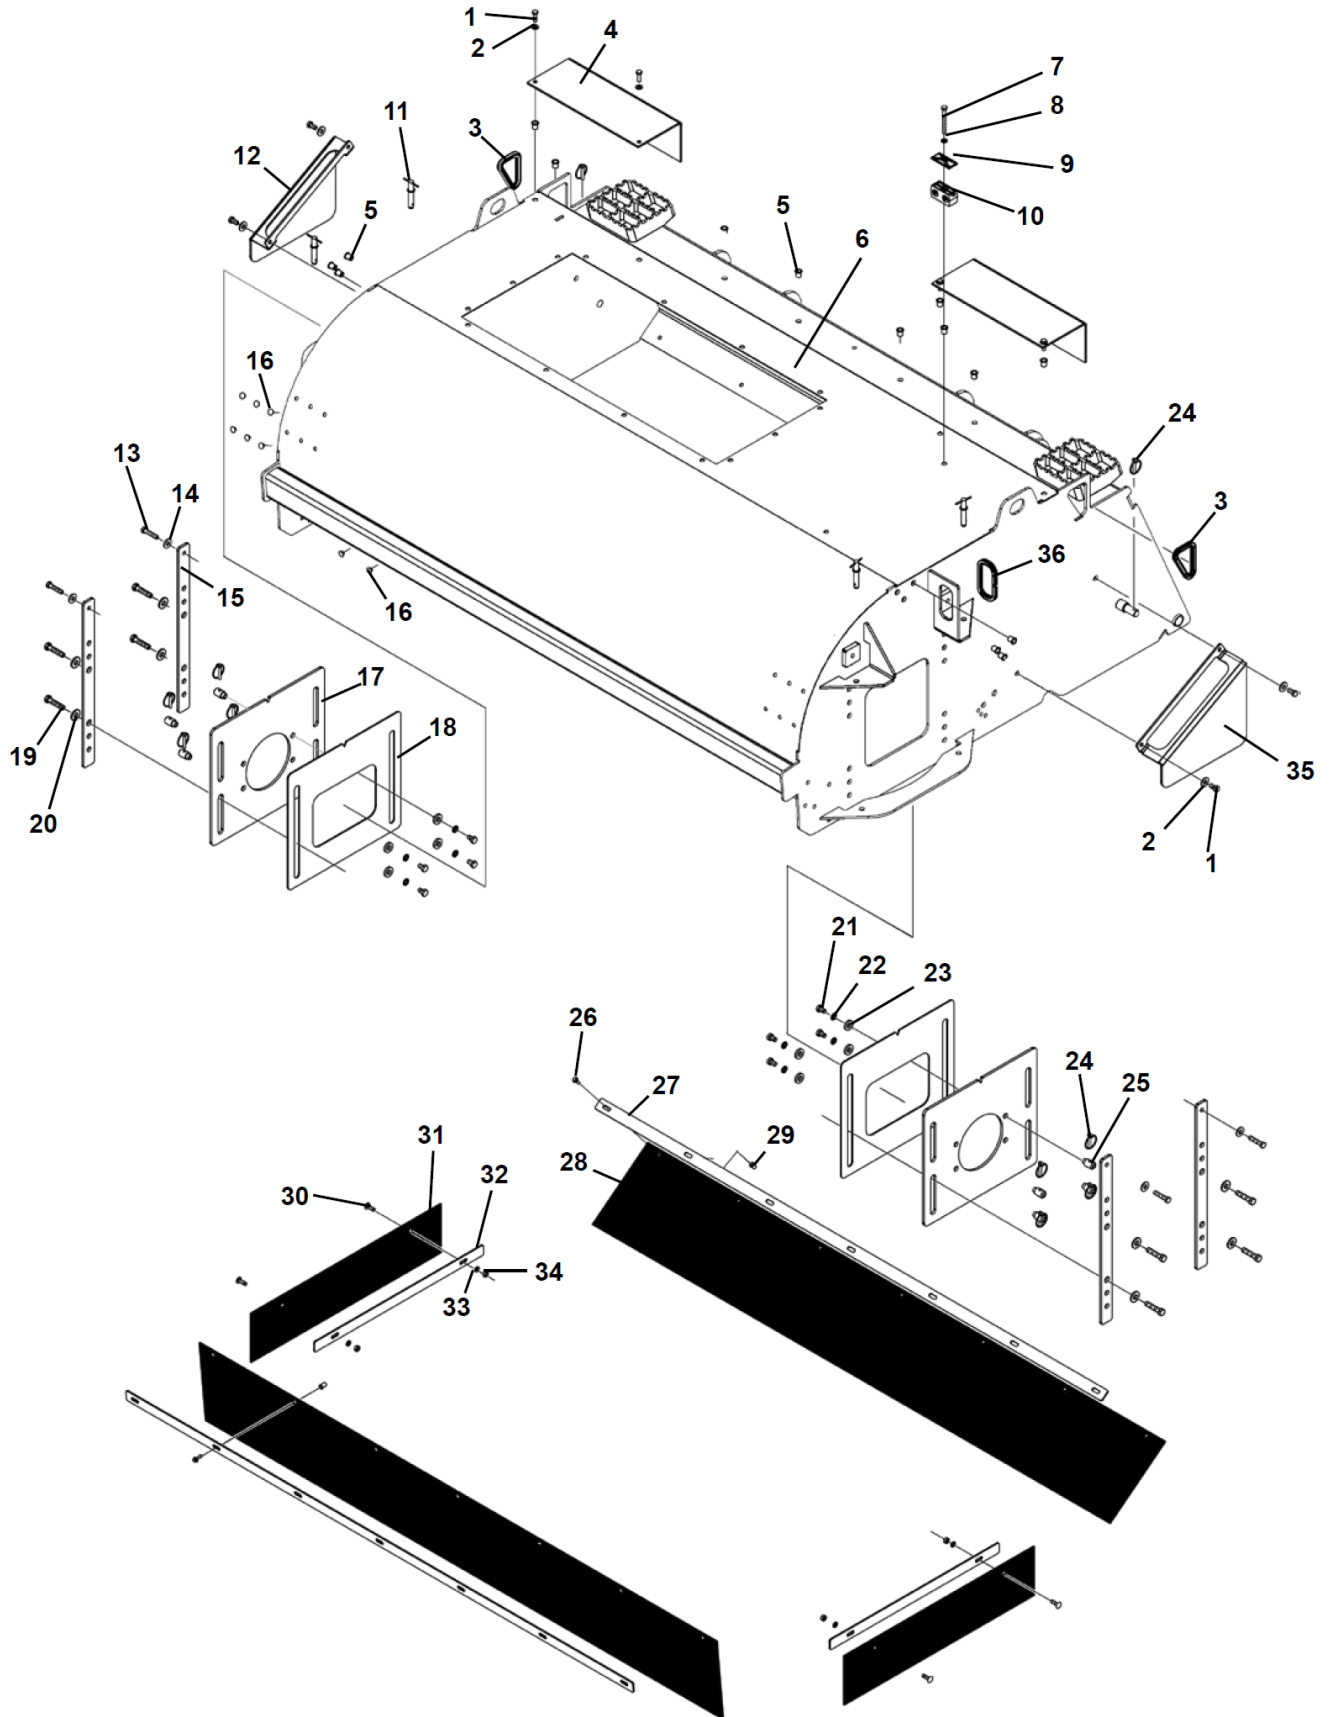

Item	Qty	Part No.	Name	Additional Info
31	2	13-19275	Side Flap	
32	2	13-19276	Clamp Plate	
33	4	07-3738	M8 Lock Washer	
34	4	07-3737	M8-1.25 Hex Nut - CL10	
35	1	13-19624	Cylinder Guard - Left	
36	1	13-19618	Edge Guard