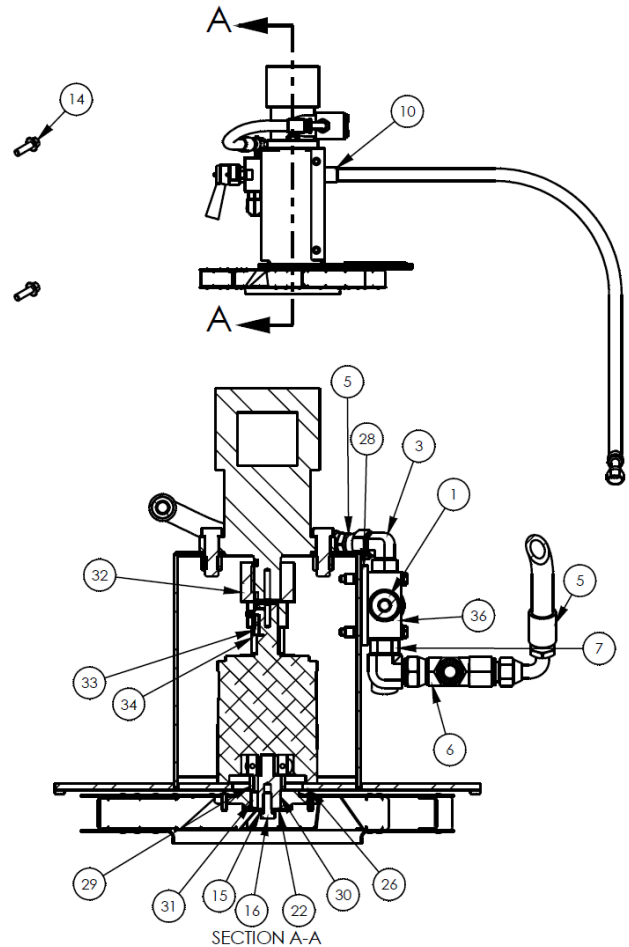

Item	Qty	Part No.	Name	Additional Info
31	1	13-18604	Key .25" X .62"	
32	1	13-18630	Coupling	
33	1	13-18838	Key 6mm X .75" Brass	
34	1	13-18839	Split Tube 1.25"	
35	1	28-10877	Fan Assembly - Balanced	
36	1	28-10899	Valve Assembly