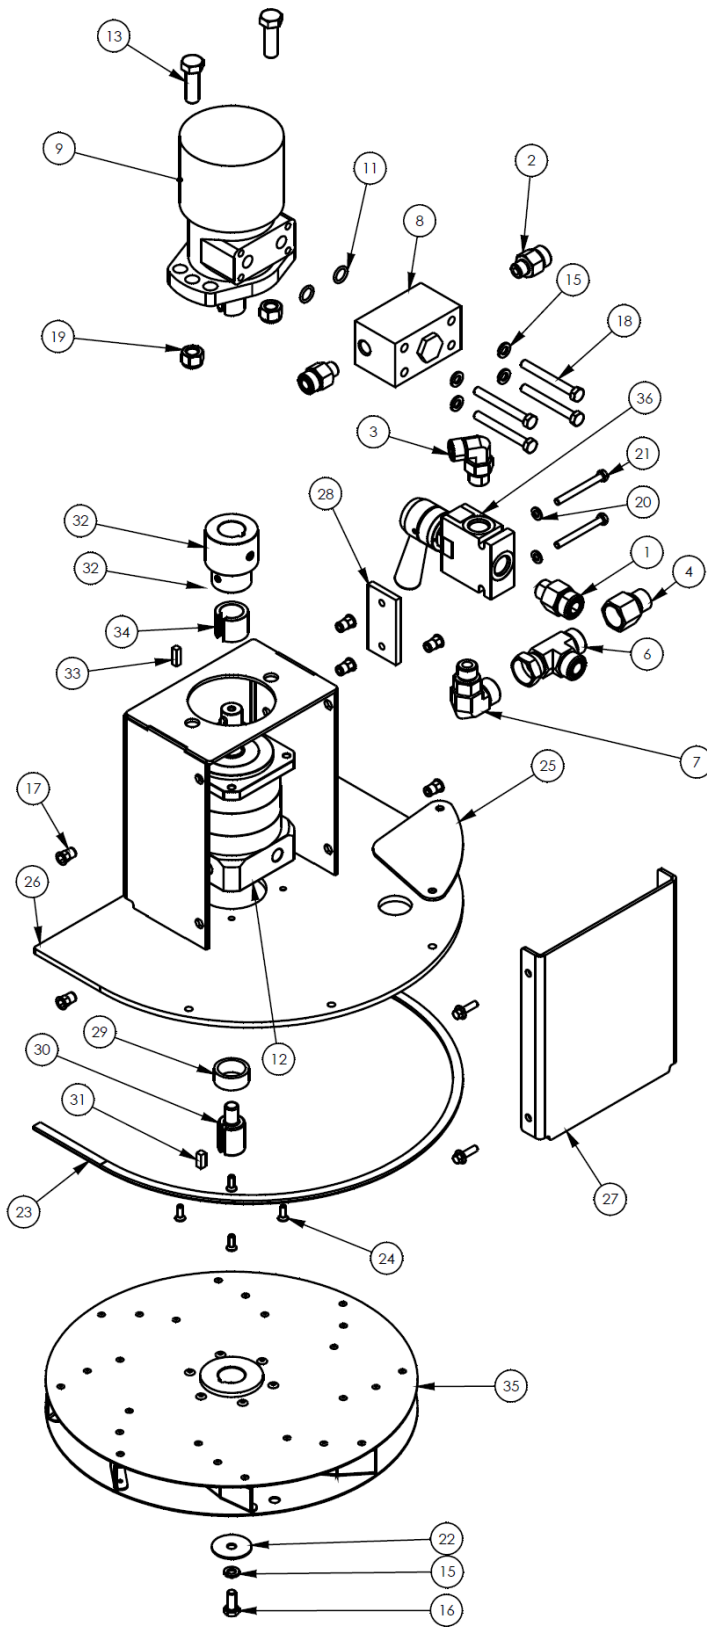

7' Pick-Up Pro Sweeper - 242 Series

Item	Qty	Part No.	Name	Additional Info
1	1	03-2253	Straight Adapter 8MBo-10MFS	
2	2	03-3166	Straight Adapter 8MFS-6MB	
3	1	03-3318	90° Elbow 8MBo-8MFS	
4	1	03-4624	Fitting 8MFS-10FFS	
5	2	03-5321	Hose .50" X 16" 8FFS-8FFS 90°	
6	1	03-5893	Tee 10MFS-10FFS-10MFS	
7	1	03-6648	90° Elbow 8MBo-10MFS	
8	1	03-6655	Manifold - 25 GPM	
9	1	03-6656	Motor 7.66 CID	
9.1	-	03-6722	Seal Kit	
9.2	-	07-9290	Replacement Key	
10	1	03-6660	Hose .62" X 52" 10FFS 45°-10FFS	
11	2	03-6664	O-Ring	
12	1	05-1568	Planetary Gearbox	
13	2	07-0045	.50" UNC X 1.50" Hex Capscrew - GR8	
14	4	07-2952	M6-1.00 X 20mm Hex Flange Head Capscrew	
15	5	07-3273	.31" Lock Washer	
16	1	07-3436	.31" UNC X .75" Hex Capscrew - GR8	
17	6	07-3617	M6-1.00 Insert Nut	
18	4	07-3650	.31" UNC X 2.75" Hex Capscrew - GR8	
19	2	07-4037	.50" UNC Nylock Nut - GR8	
20	2	07-4038	.25" Lock Washer	
21	2	07-4669	M6-1 X 60mm Hex Capscrew - CL10.9	
22	1	07-4942	.31" Fender Washer	
23	2.75 ft	07-5208	Rubber Weather Strip .38" X .18" X 17"	
24	4	07-8360	M5 X 15mm Flat Screw	
25	1	13-17755	Cover Plate	
26	1	13-18596	Gearbox Mounting	
27	1	13-18600	Gearbox Cover	
28	1	13-18601	Valve Spacer	
29	1	13-18602	Spacer Tube 1.25" X .12" X .56"	
30	1	13-18603	Shaft Adapter