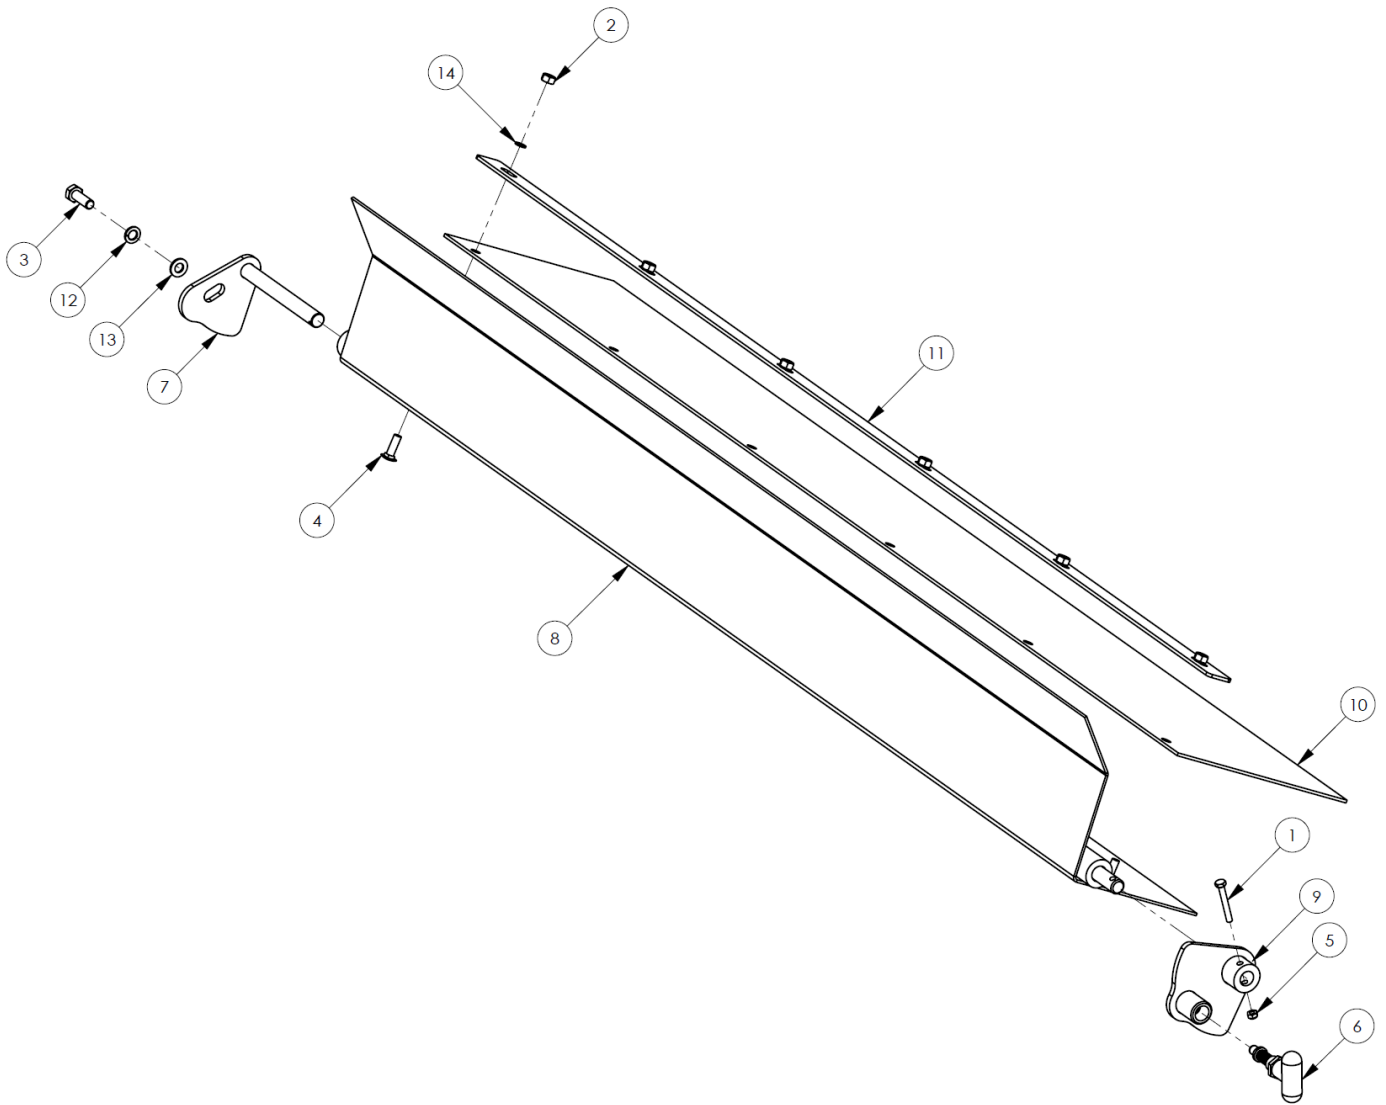

7' Pick-Up Pro Sweeper - 242 Series

Item	Qty	Part No.	Name	Additional Info
1	1	07-3734	M6-1.0 X 45MM Hec Capscrew CL10.9	
2	8	07-3737	M8-1.25 Hex Nut - CL10	
3	1	07-3749	M10-1.5 X 30MM Hex Capscrew - CL10.9	
4	8	07-5933	M8-1.25 X 25mm Carriage Bolt - CL8.8	
5	1	07-7856	M6-1.0 Top Lock Hex Nut - CL10.9	
6	1	07-8370	T-Handle Quick Pin .38"	
7	1	13-14187	Volumizer Mount	
8	1	13-15256-7	Volumizer - 7'	
9	1	13-15260	Handle	
10	1	13-15272	84" Flap	
11	1	13-15278	Plate .12" X 1.25" X 84"	
12	1	07-3747	M10 Lock Washer	
13	1	07-3745	M10 Flat Washer - CL10.9	
14	8	07-3738	M8 Lock Washer