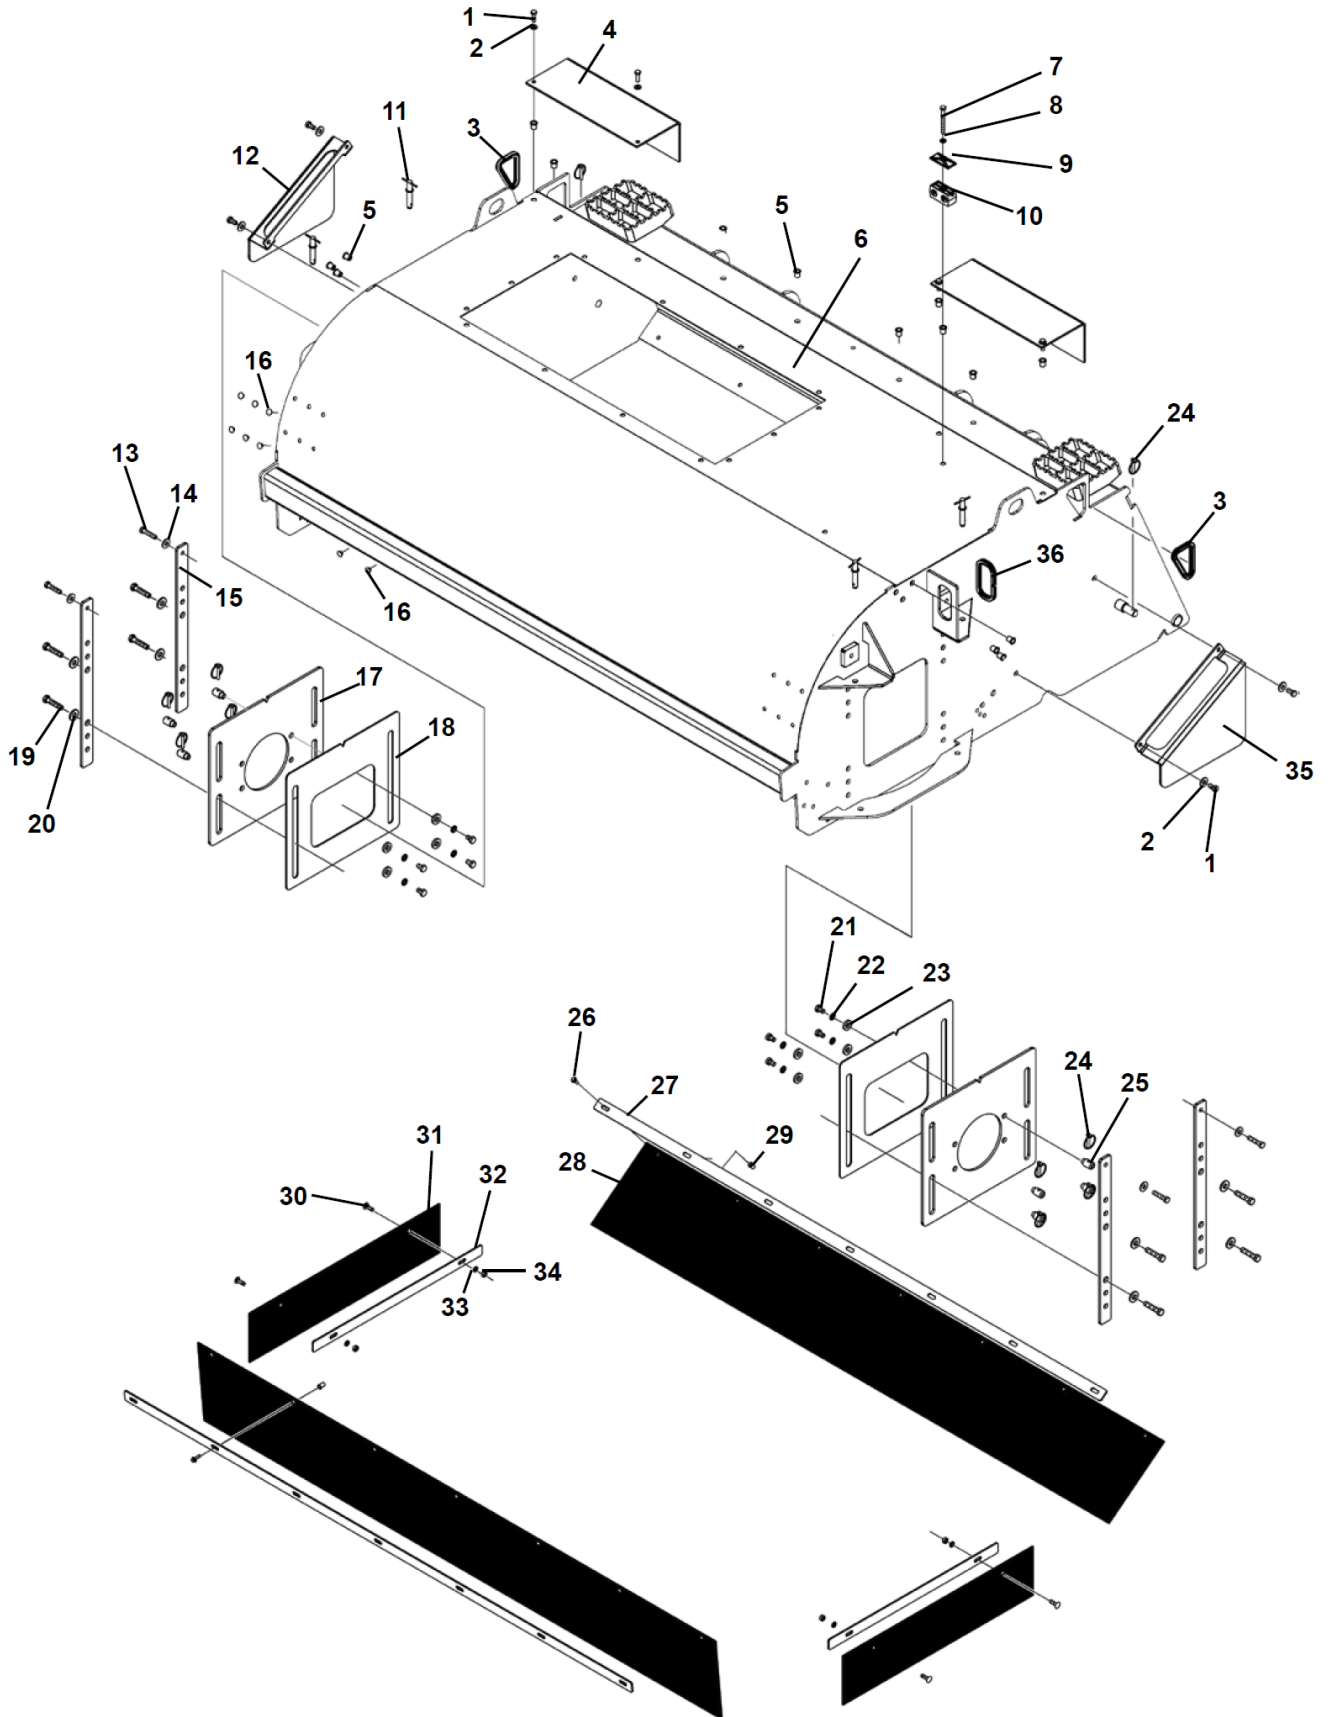

Item	Qty	Part No.	Name	Additional Info
31	2	13-19275	Side Flap	
32	2	13-19276	Clamp Plate	
33	4	07-3738	M8 Lock Washer	
34	4	07-3737	M8-1.25 Hex Nut - CL10	
35	1	13-19624	Cylinder Guard - Left	
36	1	13-19618	Edge Guard