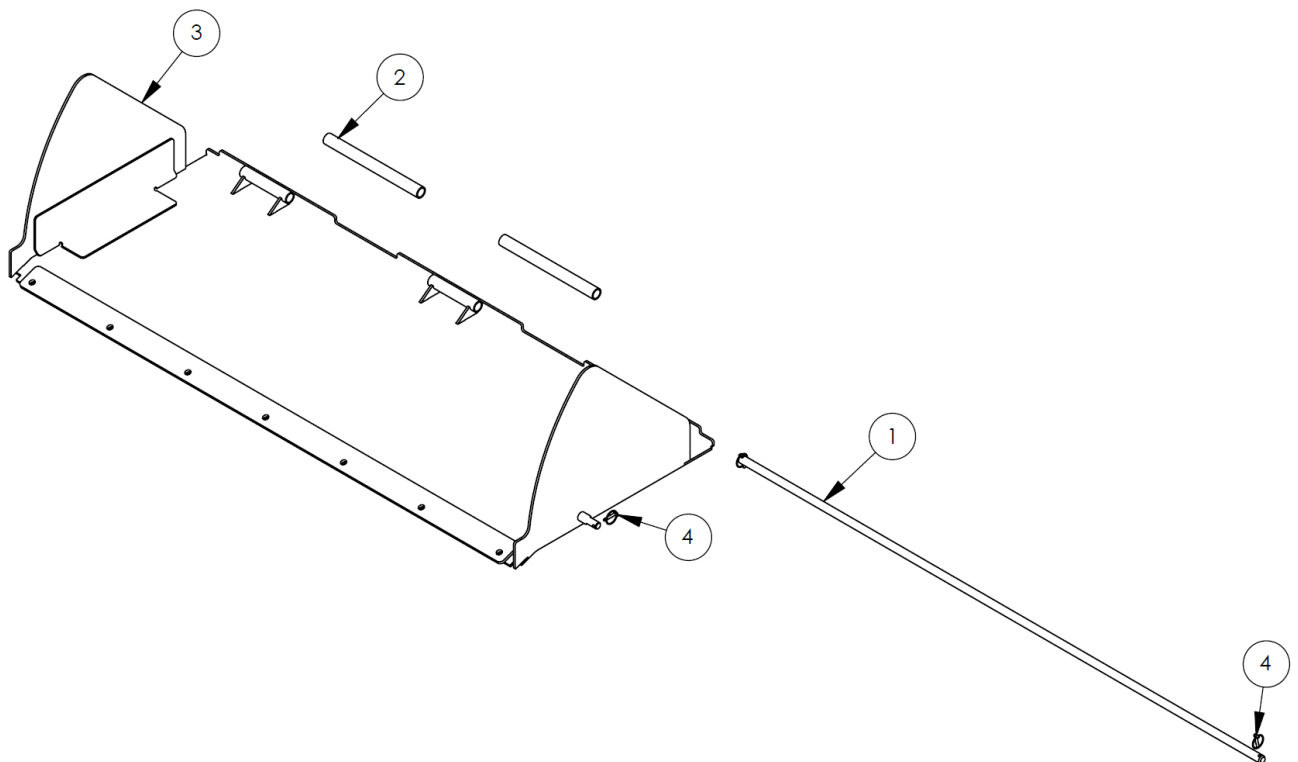

7' Pick-Up Pro Sweeper - 242 Series

Item	Qty	Part No.	Name	Additional Info
1	1	13-17038-7	Rod .88" X 87.50"	
2	2	13-19627-84	Tube 19.50"	
3	1	13-19457-84	7' High Dump Floor	
4	4	RHW8068-0000	Lynch Pin - .25"