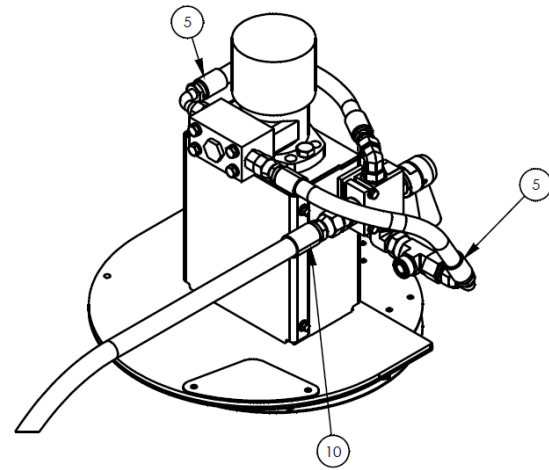

7' Pick-Up Pro Sweeper - 242 Series

Item	Qty	Part No.	Name	Additional Info
1	1	03-2253	Straight Adapter 8MBo-10MFS	
2	2	03-3166	Straight Adapter 8MFS-6MB	
3	1	03-3318	90° Elbow 8MBo-8MFS	
4	1	03-4624	Fitting 8MFS-10FFS	
5	2	03-5321	Hose .50" X 16" 8FFS-8FFS 90°	
6	1	03-5893	Tee 10MFS-10FFS-10MFS	
7	1	03-6648	90° Elbow 8MBo-10MFS	
8	1	03-6655	Manifold - 25 GPM	
9	1	03-6656	Motor 7.66 CID	
9.1	-	03-6722	Seal Kit	
9.2	-	07-9290	Replacement Key	
10	1	03-6660	Hose .62" X 52" 10FFS 45°-10FFS	
11	2	03-6664	O-Ring	
12	1	05-1568	Planetary Gearbox	
13	2	07-0045	.50" UNC X 1.50" Hex Capscrew - GR8	
14	4	07-2952	M6-1.00 X 20mm Hex Flange Head Capscrew	
15	5	07-3273	.31" Lock Washer	
16	1	07-3436	.31" UNC X .75" Hex Capscrew - GR8	
17	6	07-3617	M6-1.00 Insert Nut	
18	4	07-3650	.31" UNC X 2.75" Hex Capscrew - GR8	
19	2	07-4037	.50" UNC Nylock Nut - GR8	
20	2	07-4038	.25" Lock Washer	
21	2	07-4669	M6-1 X 60mm Hex Capscrew - CL10.9	
22	1	07-4942	.31" Fender Washer	
23	2.75 ft	07-5208	Rubber Weather Strip .38" X .18" X 17"	
24	4	07-8360	M5 X 15mm Flat Screw	
25	1	13-17755	Cover Plate	
26	1	13-18596	Gearbox Mounting	
27	1	13-18600	Gearbox Cover	
28	1	13-18601	Valve Spacer	
29	1	13-18602	Spacer Tube 1.25" X .12" X .56"	
30	1	13-18603	Shaft Adapter