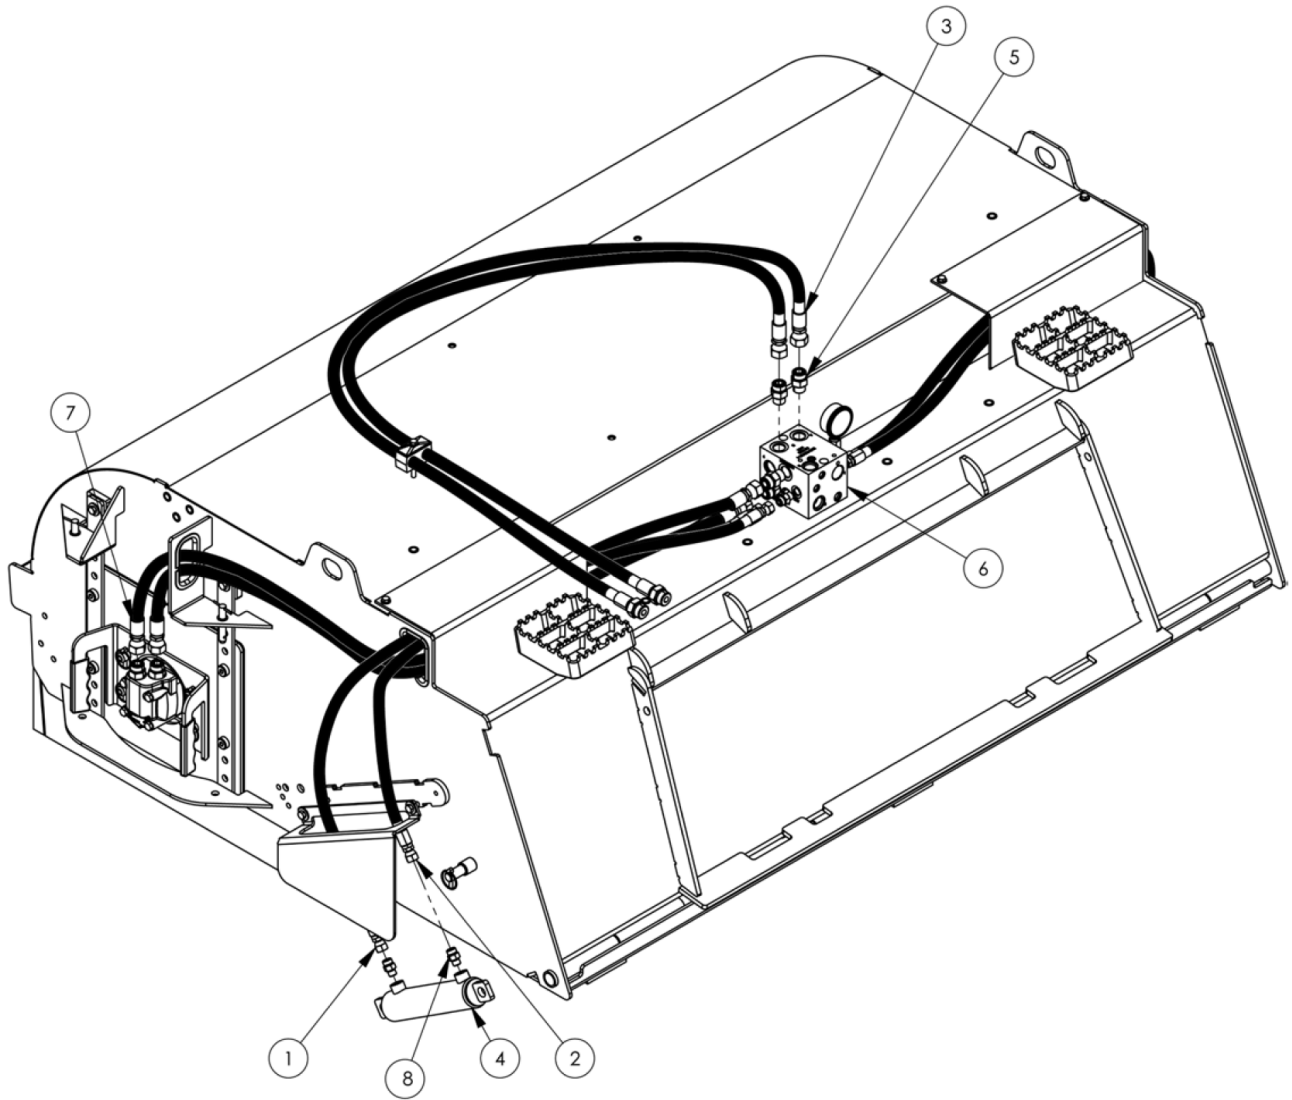

7' Pick-Up Pro Sweeper - 242 Series

Item	Qty	Part No.	Name	Additional Info
1	2	03-2270	Hose .38" X 72" 6FFS-6FFS	
2	2	03-2275	Hose .38" X 64" 6FFS-6FFS	
3	2	03-5653	Hose .50" X 120" 10FFS-12MBo	
4	2	03-5717	Cylinder Assembly	
4.1	-	46072	Replacement Seal Kit	
5	4	03-5901	Fitting 10MBo-10MFS	
6	1	03-6701	Manifold	
7	2	03-6707	Hose .50" X 81" 10FFS-10FFS	
8	8	LAF4229-0000	Fitting 6MBo-6MFS