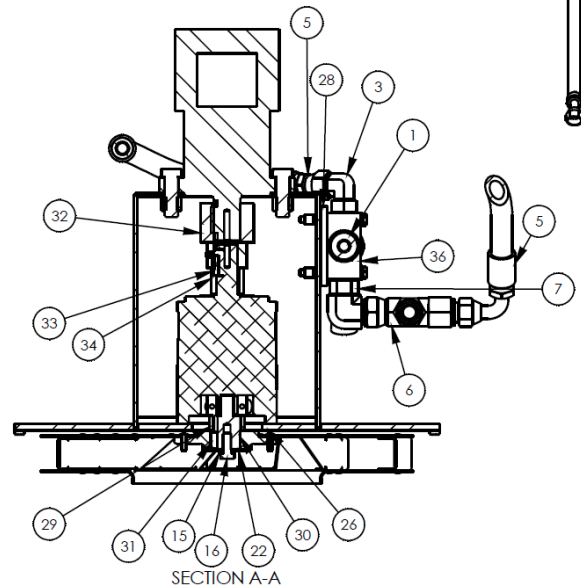

6' Pick-Up Pro Sweeper - 242 Series

Item	Qty	Part No.	Name	Additional Info
1	1	03-2253	Straight Adapter 8MBo-10MFS	
2	2	03-3166	Straight Adapter 8MFS-6MB	
3	1	03-3318	90° Elbow 8MBo-8MFS	
4	1	03-4624	Fitting 8MFS-10FFS	
5	2	03-5321	Hose .50" X 16" 8FFS-8FFS 90°	
6	1	03-5893	Tee 10MFS-10FFS-10MFS	
7	1	03-6648	90° Elbow 8MBo-10MFS	
8	1	03-6655	Manifold - 25 GPM	
9	1	03-6656	Motor 7.66 CID	
9.1	-	03-6722	Seal Kit	
9.2	-	07-9290	Replacement Key	
10	1	03-6660	Hose .62" X 52" 10FFS 45°-10FFS	
11	2	03-6664	O-Ring	
12	1	05-1568	Planetary Gearbox	
13	2	07-0045	.50" UNC X 1.50" Hex Capscrew - GR8	
14	4	07-2952	M6-1.00 X 20mm Hex Flange Head Capscrew	
15	5	07-3273	.31" Lock Washer	
16	1	07-3436	.31" UNC X .75" Hex Capscrew - GR8	
17	6	07-3617	M6-1.00 Insert Nut	
18	4	07-3650	.31" UNC X 2.75" Hex Capscrew - GR8	
19	2	07-4037	.50" UNC Nylock Nut - GR8	
20	2	07-4038	.25" Lock Washer	
21	2	07-4669	M6-1 X 60mm Hex Capscrew - CL10.9	
22	1	07-4942	.31" Fender Washer	
23	2.75 ft	07-5208	Rubber Weather Strip .38" X .18" X 17"	
24	4	07-8360	M5 X 15mm Flat Screw	
25	1	13-17755	Cover Plate	
26	1	13-18596	Gearbox Mounting	
27	1	13-18600	Gearbox Cover	
28	1	13-18601	Valve Spacer	
29	1	13-18602	Spacer Tube 1.25" X .12" X .56"	
30	1	13-18603	Shaft Adapter