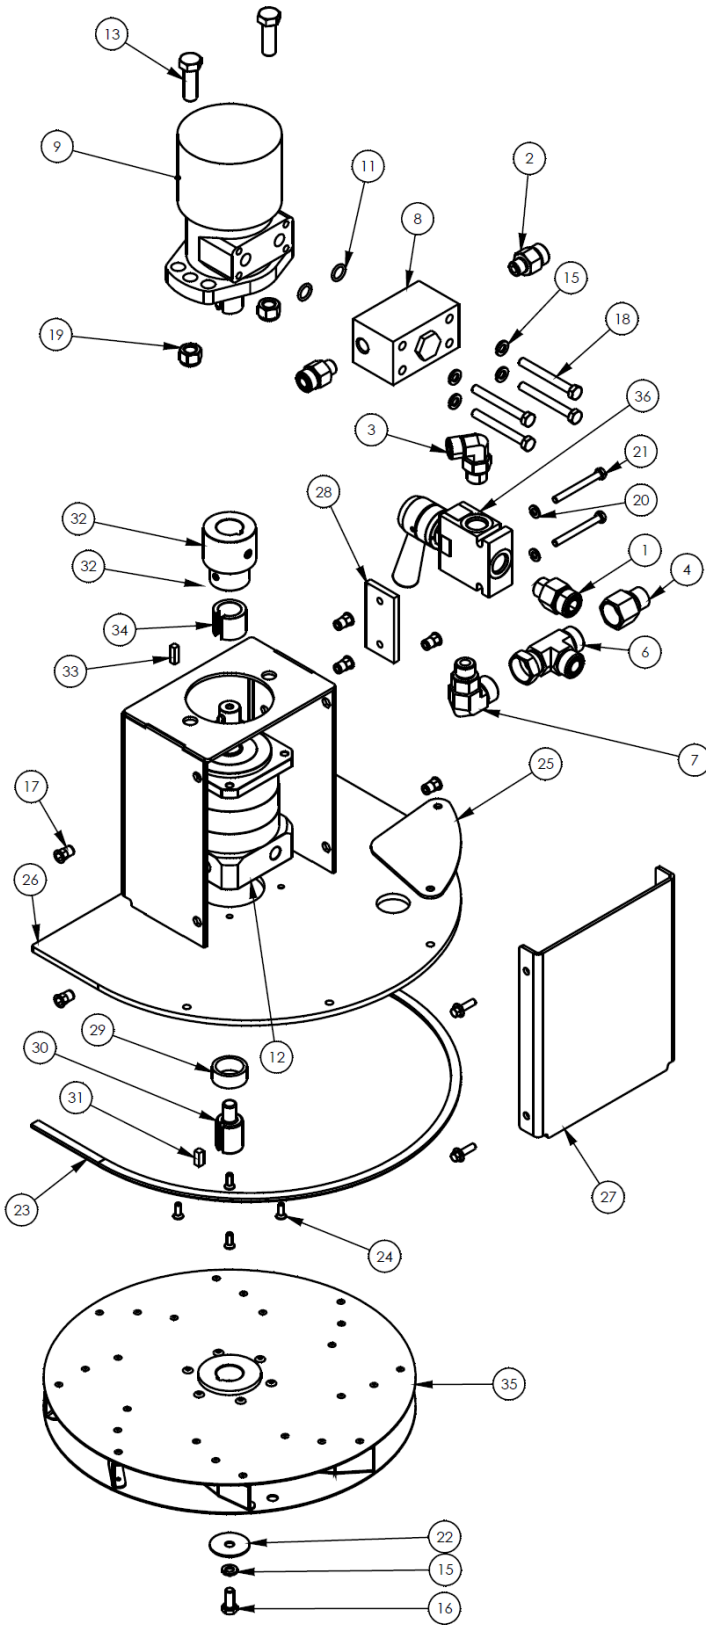

6' Pick-Up Pro Sweeper - 242 Series

Item	Qty	Part No.	Name	Additional Info
1	1	03-2253	Straight Adapter 8MBo-10MFS	
2	2	03-3166	Straight Adapter 8MFS-6MB	
3	1	03-3318	90° Elbow 8MBo-8MFS	
4	1	03-4624	Fitting 8MFS-10FFS	
5	2	03-5321	Hose .50" X 16" 8FFS-8FFS 90°	
6	1	03-5893	Tee 10MFS-10FFS-10MFS	
7	1	03-6648	90° Elbow 8MBo-10MFS	
8	1	03-6655	Manifold - 25 GPM	
9	1	03-6656	Motor 7.66 CID	
9.1	-	03-6722	Seal Kit	
9.2	-	07-9290	Replacement Key	
10	1	03-6660	Hose .62" X 52" 10FFS 45°-10FFS	
11	2	03-6664	O-Ring	
12	1	05-1568	Planetary Gearbox	
13	2	07-0045	.50" UNC X 1.50" Hex Capscrew - GR8	
14	4	07-2952	M6-1.00 X 20mm Hex Flange Head Capscrew	
15	5	07-3273	.31" Lock Washer	
16	1	07-3436	.31" UNC X .75" Hex Capscrew - GR8	
17	6	07-3617	M6-1.00 Insert Nut	
18	4	07-3650	.31" UNC X 2.75" Hex Capscrew - GR8	
19	2	07-4037	.50" UNC Nylock Nut - GR8	
20	2	07-4038	.25" Lock Washer	
21	2	07-4669	M6-1 X 60mm Hex Capscrew - CL10.9	
22	1	07-4942	.31" Fender Washer	
23	2.75 ft	07-5208	Rubber Weather Strip .38" X .18" X 17"	
24	4	07-8360	M5 X 15mm Flat Screw	
25	1	13-17755	Cover Plate	
26	1	13-18596	Gearbox Mounting	
27	1	13-18600	Gearbox Cover	
28	1	13-18601	Valve Spacer	
29	1	13-18602	Spacer Tube 1.25" X .12" X .56"	
30	1	13-18603	Shaft Adapter