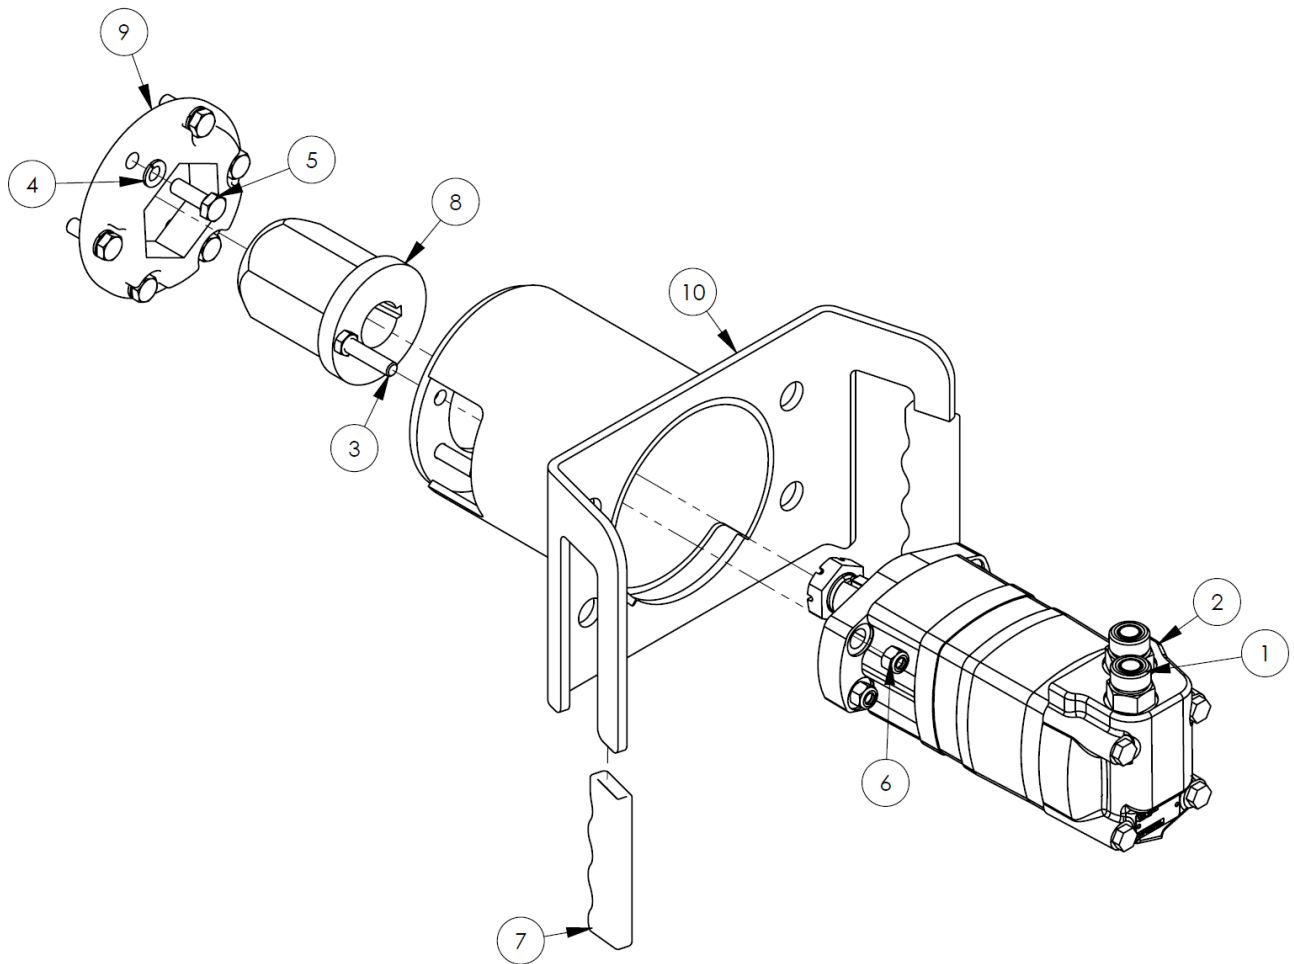

6' Pick-Up Pro Sweeper - 242 Series

Item	Qty	Part No.	Name	Additional Info
1	2	03-5901	Fitting 10MBo-10MFS	
2	1	03-6700	Hydraulic Motor 24.7 CID	
2.1	-	03-6721	Seal Kit	
2.2	-	07-9289	Replacement Key	
2.3	-	07-4568	Motor Shaft Lock Nut	
3	4	07-3655	.38" UNC X 1.50" Hex Capscrew - GR8	
4	6	07-3747	M10 Lock Washer	
5	6	07-3749	M10-1.5 X 30MM Hex Capscrew - CL10.9	
6	4	07-4036	.38" UNC Nylock Nut	
7	2	07-9249	Grip	
8	1	13-15206	Hex Hub	
9	1	13-16225	2.50" Hex Receiver Plate	
10	1	13-19466	Motor Bucket Mounting