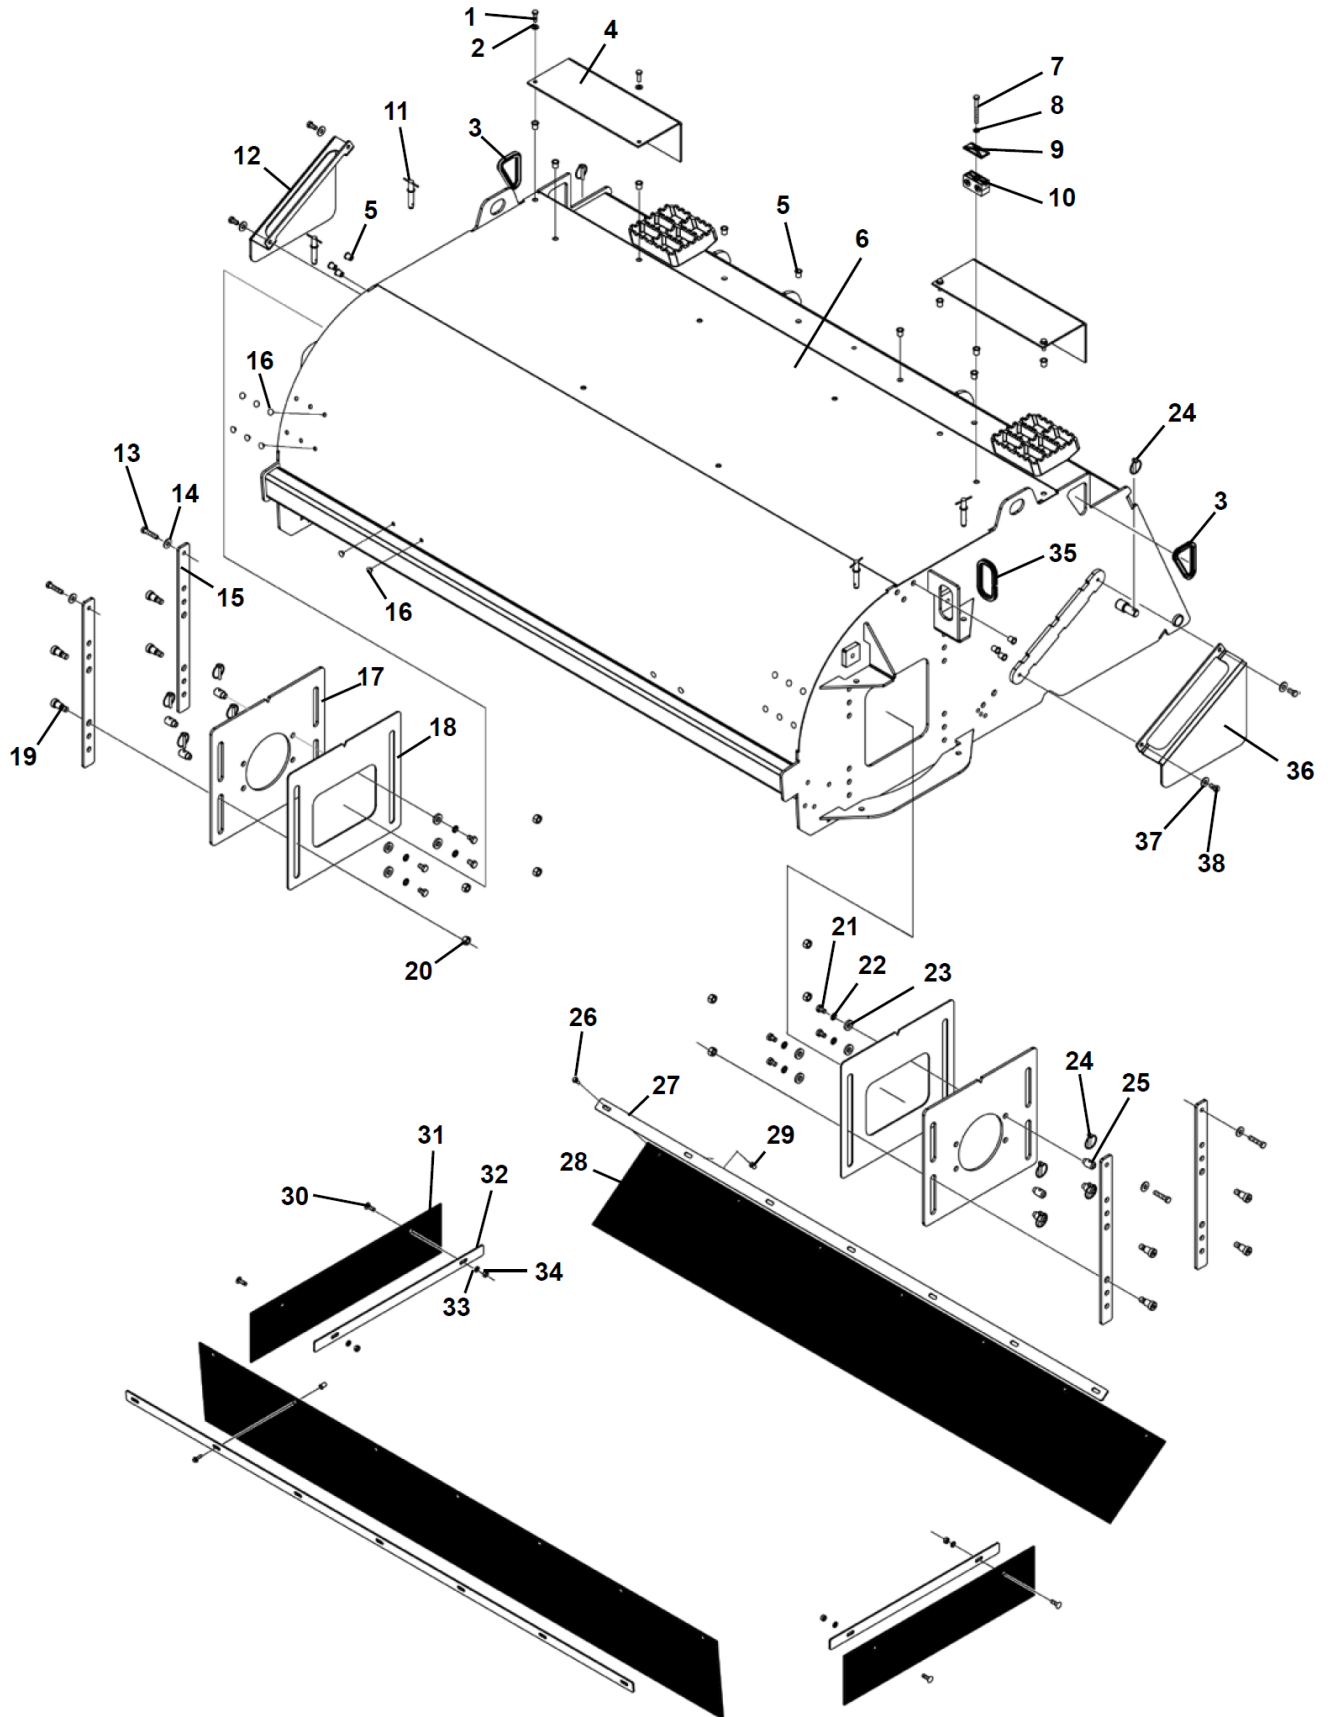

Item	Qty	Part No.	Name	Additional Info
31	2	13-19275	Side Flap	
32	2	13-19276	Clamp Plate	
33	4	07-3738	M8 Lock Washer	
34	4	07-3737	M8-1.25 Hex Nut - CL10	
35	1	13-19618	Edge Guard	
36	1	13-19624	Cylinder Guard - Left	
37	4	RHW5262-0000	.38" Flat Washer	
38	4	P100603	.38" UNC X .75" Hex Capscrew	