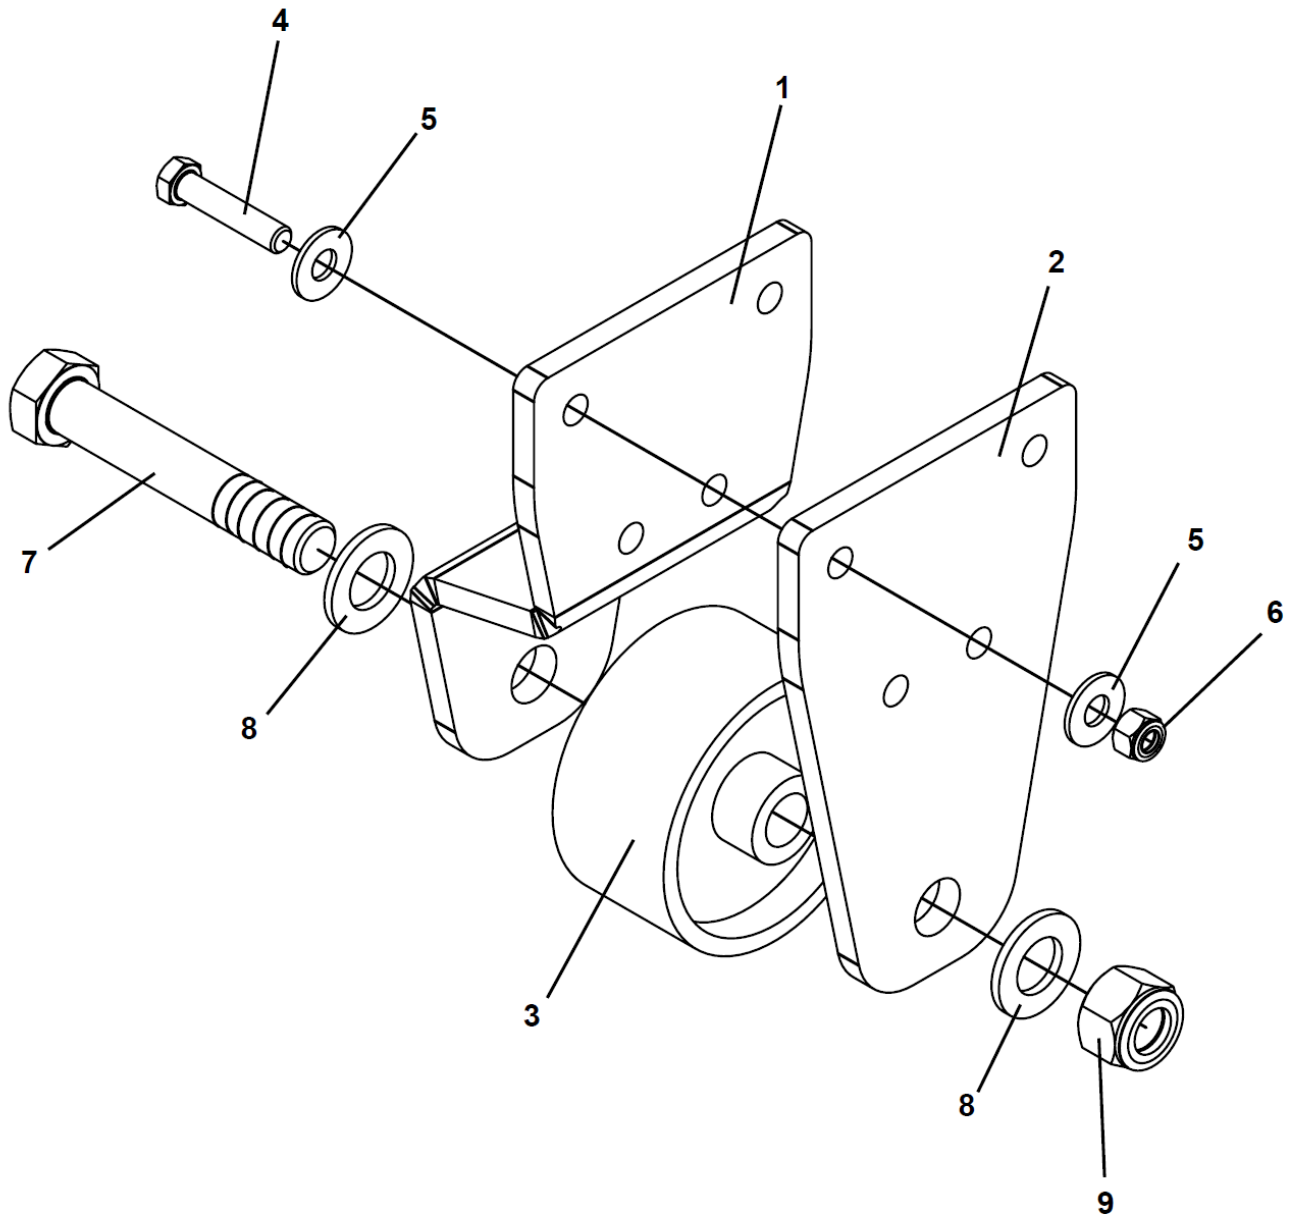

5' Pick-Up Pro Sweeper - 241 Series

Item	Qty	Part No.	Name	Additional Info
1	1	13-19614	Outer Wheel Bracket	
2	1	13-19613	Inner Wheel Bracket	
3	1	07-9248	Caster Wheel	
4	4	07-3656	.38" UNC X 1.75" Hex Capscrew - GR8	
5	8	07-3279	.38" Flat Washer - GR8	
6	4	07-4036	.38" UNC Nylock Nut	
7	1	P101218	.75" UNC X 4.50" Hex Capscrew	
8	2	P850812	.75" SAE Washer	
9	1	07-7687	.75" UNC Nylock Nut - GR8