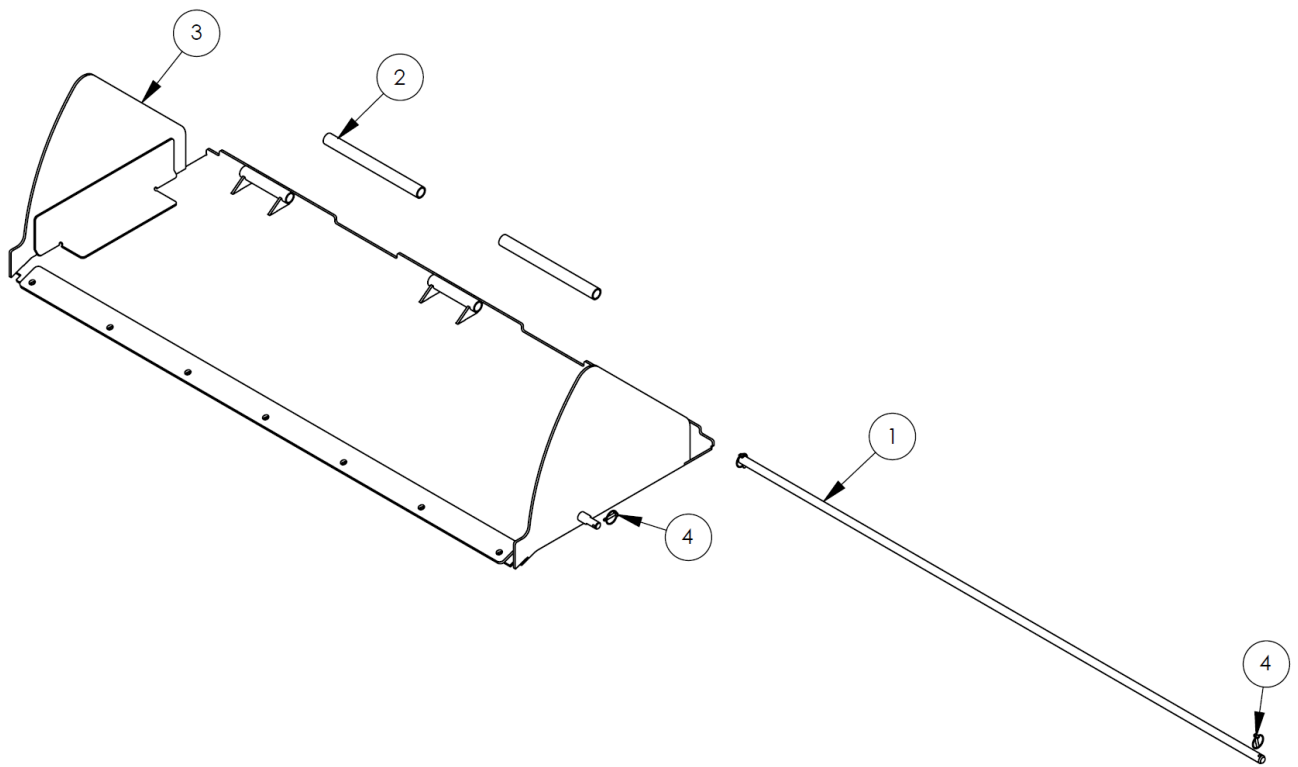

6' Pick-Up Pro Sweeper - 241 Series

Item	Qty	Part No.	Name	Additional Info
1	1	13-17038-6	Rod .88" X 75.50"	
2	2	13-19627-72	Tube 13.50"	
3	1	13-19457-72	6' High Dump Floor	
4	4	RHW8068-0000	Lynch Pin - .25"