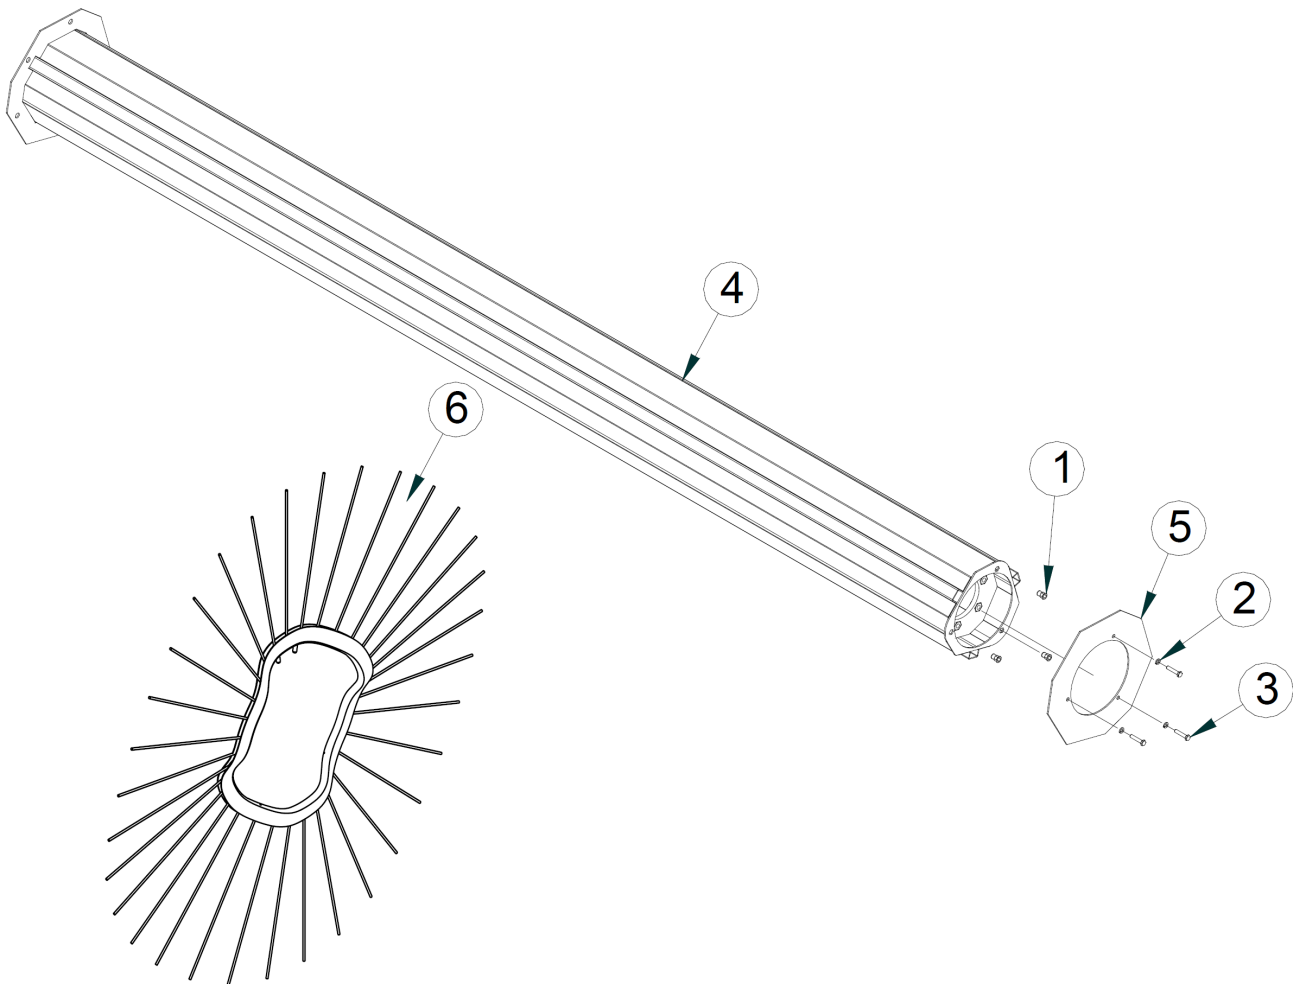

6' Pick-Up Pro Sweeper - 241 Series

Item	Qty	Part No.	Name	Additional Info
1	3	07-3617	M6-1.00 Insert Nut	
2	3	07-3730	M6 Lock Washer	
3	3	07-3731	M6-1.0 X 30MM Hec Capscrew CL10.9	
4	1	13-19461-72	Core 8" X 72"	
5	1	13-15662	Retainer Plate	
6	-	01-9371	26" Brush Kit - Mixed	
6	-	01-9370	26" Brush Kit - Poly	Includes 40 Poly Brushes