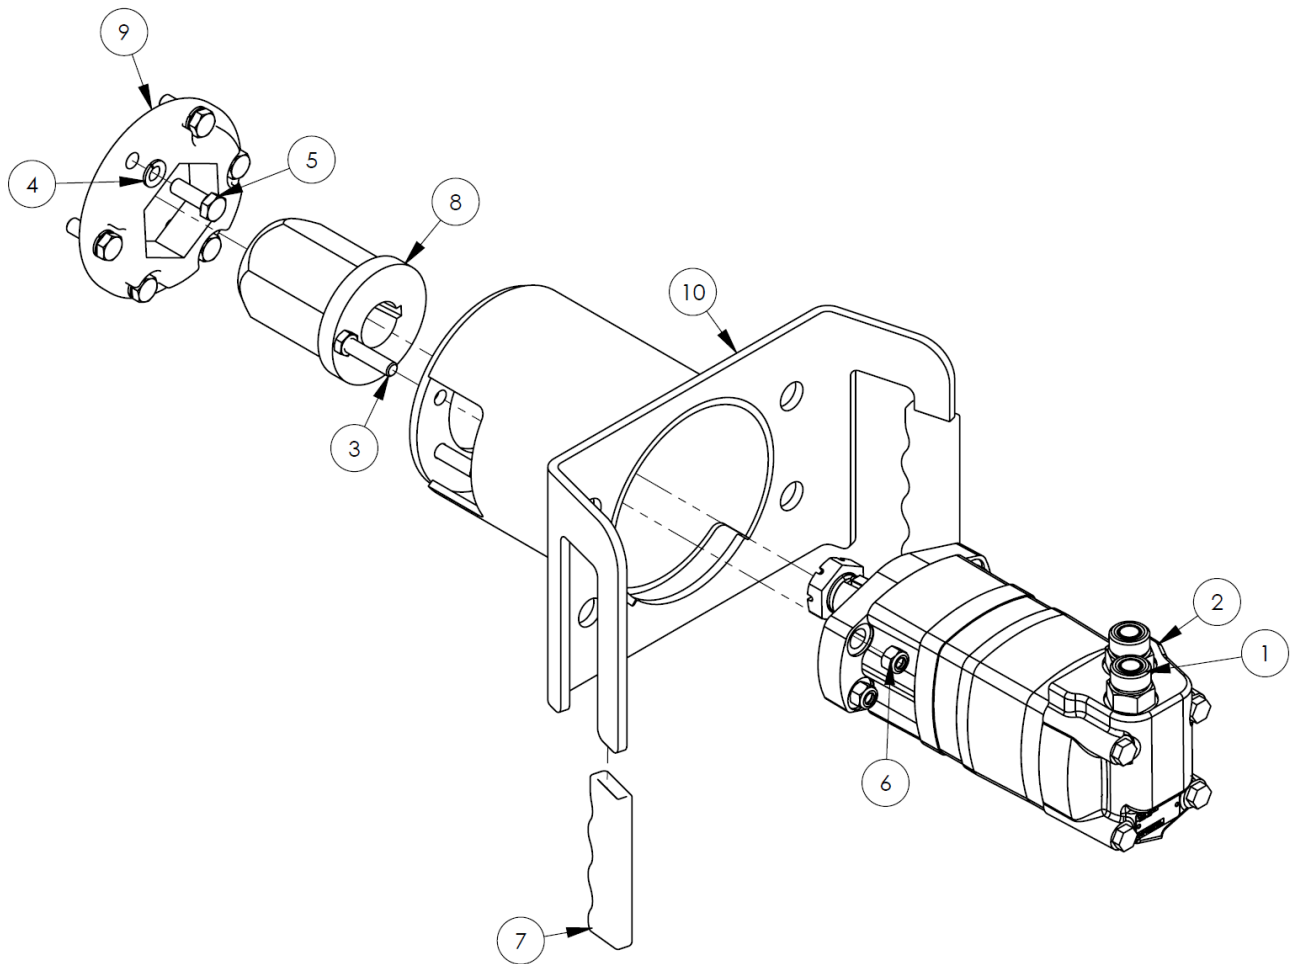

7' Pick-Up Pro Sweeper - 241 Series

Item	Qty	Part No.	Name	Additional Info
1	2	03-5901	Fitting 10MBo-10MFS	
2	1	03-6700	Hydraulic Motor 24.7 CID	
2.1	-	03-6721	Seal Kit	
2.2	-	07-9289	Replacement Key	
2.3	-	07-4568	Motor Shaft Lock Nut	
3	4	07-3655	.38" UNC X 1.50" Hex Capscrew - GR8	
4	6	07-3747	M10 Lock Washer	
5	6	07-3749	M10-1.5 X 30MM Hex Capscrew - CL10.9	
6	4	07-4036	.38" UNC Nylock Nut	
7	2	07-9249	Grip	
8	1	13-15206	Hex Hub	
9	1	13-16225	2.50" Hex Receiver Plate	
10	1	13-19466	Motor Bucket Mounting