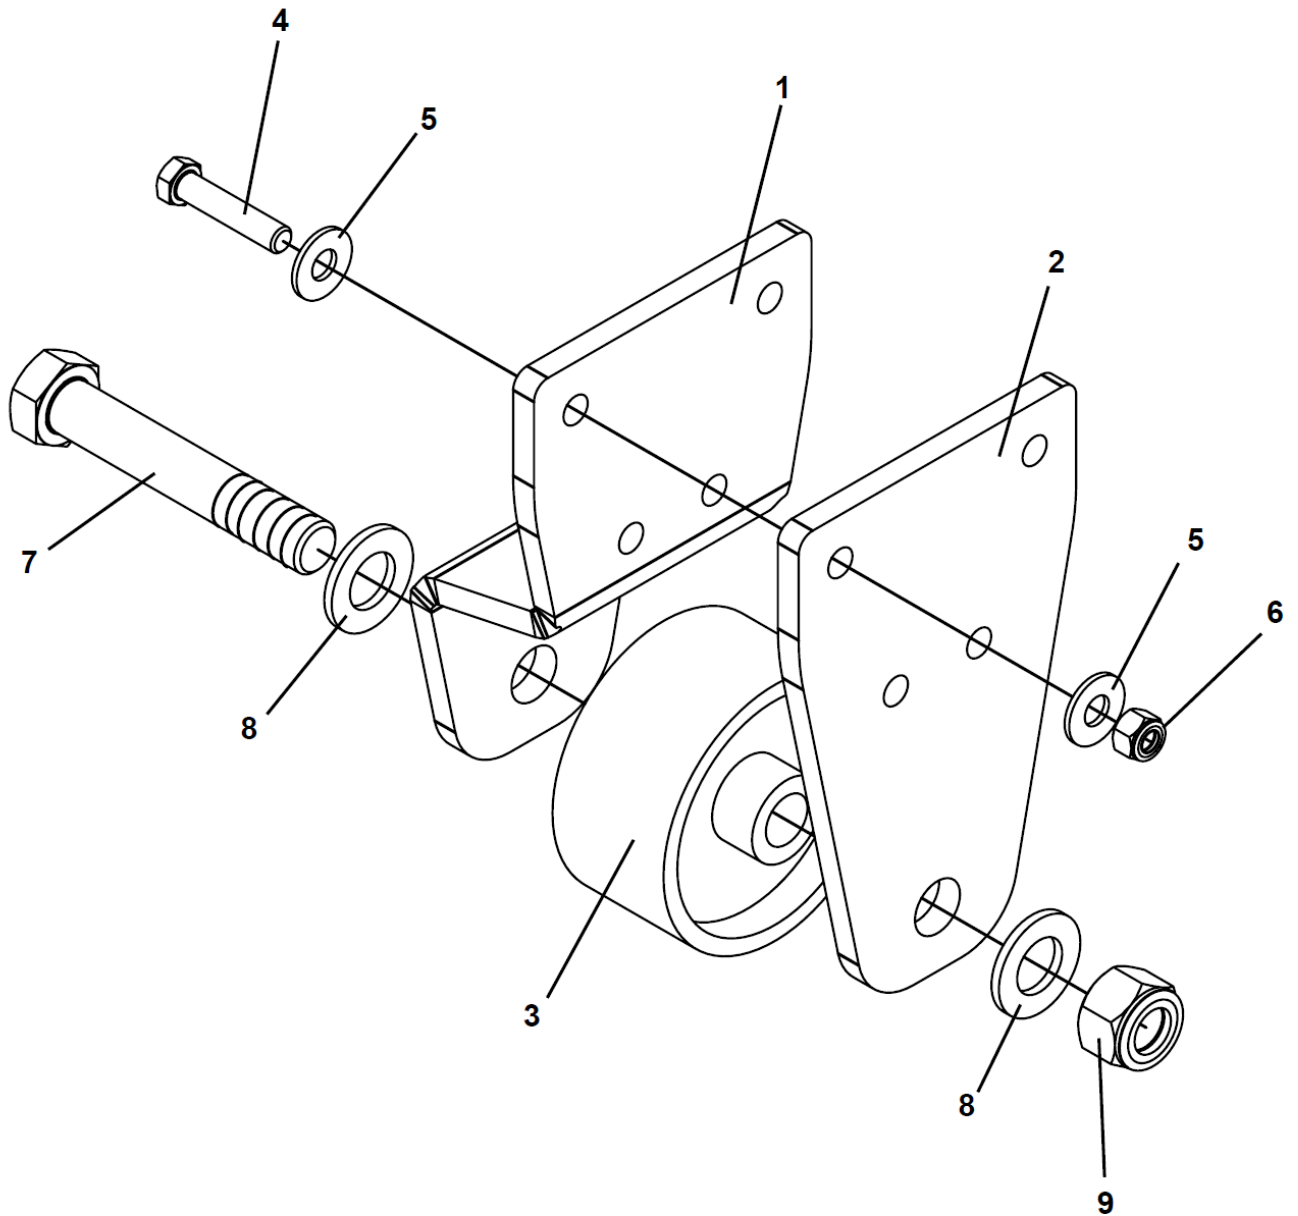

7' Pick-Up Pro Sweeper - 241 Series

Item	Qty	Part No.	Name	Additional Info
1	1	13-19614	Outer Wheel Bracket	
2	1	13-19613	Inner Wheel Bracket	
3	1	07-9248	Caster Wheel	
4	4	07-3656	.38" UNC X 1.75" Hex Capscrew - GR8	
5	8	07-3279	.38" Flat Washer - GR8	
6	4	07-4036	.38" UNC Nylock Nut	
7	1	P101218	.75" UNC X 4.50" Hex Capscrew	
8	2	P850812	.75" SAE Washer	
9	1	07-7687	.75" UNC Nylock Nut - GR8