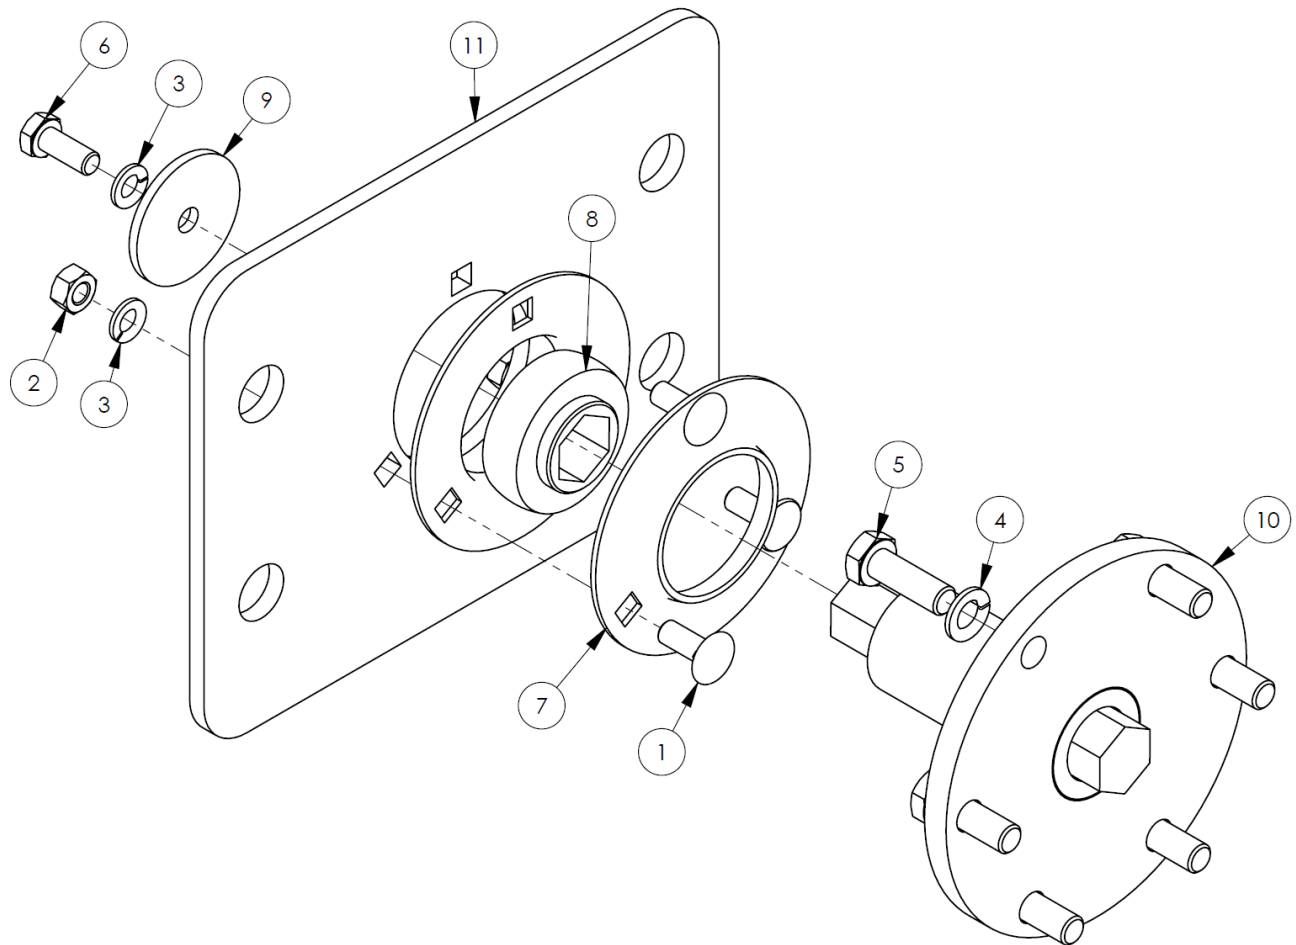

5' Pick-Up Pro Sweeper - 241 Series

Item	Qty	Part No.	Name	Additional Info
1	3	07-2950	M8-1.25 X 20mm Carriage Bolt - CL8.8	
2	3	07-3737	M8-1.25 Hex Nut - CL10	
3	4	07-3738	M8 Lock Washer	
4	6	07-3747	M10 Lock Washer	
5	6	37-3749	M10-1.50 X 30mm Hex Capscrew - CL10.9	
6	1	07-3777	M8-1.25 X 20mm Hex Capscrew - CL10.9	
7	2	08-0008	Flange Bearing - 3 Bolt	
8	1	08-0037	Bearing	(.62" Hex without Hub)
9	1	13-11903	.34" Flat Washer	
10	1	13-16923	Hex Shaft Idler - Bolt-On	
11	1	13-19286	Mounting Plate