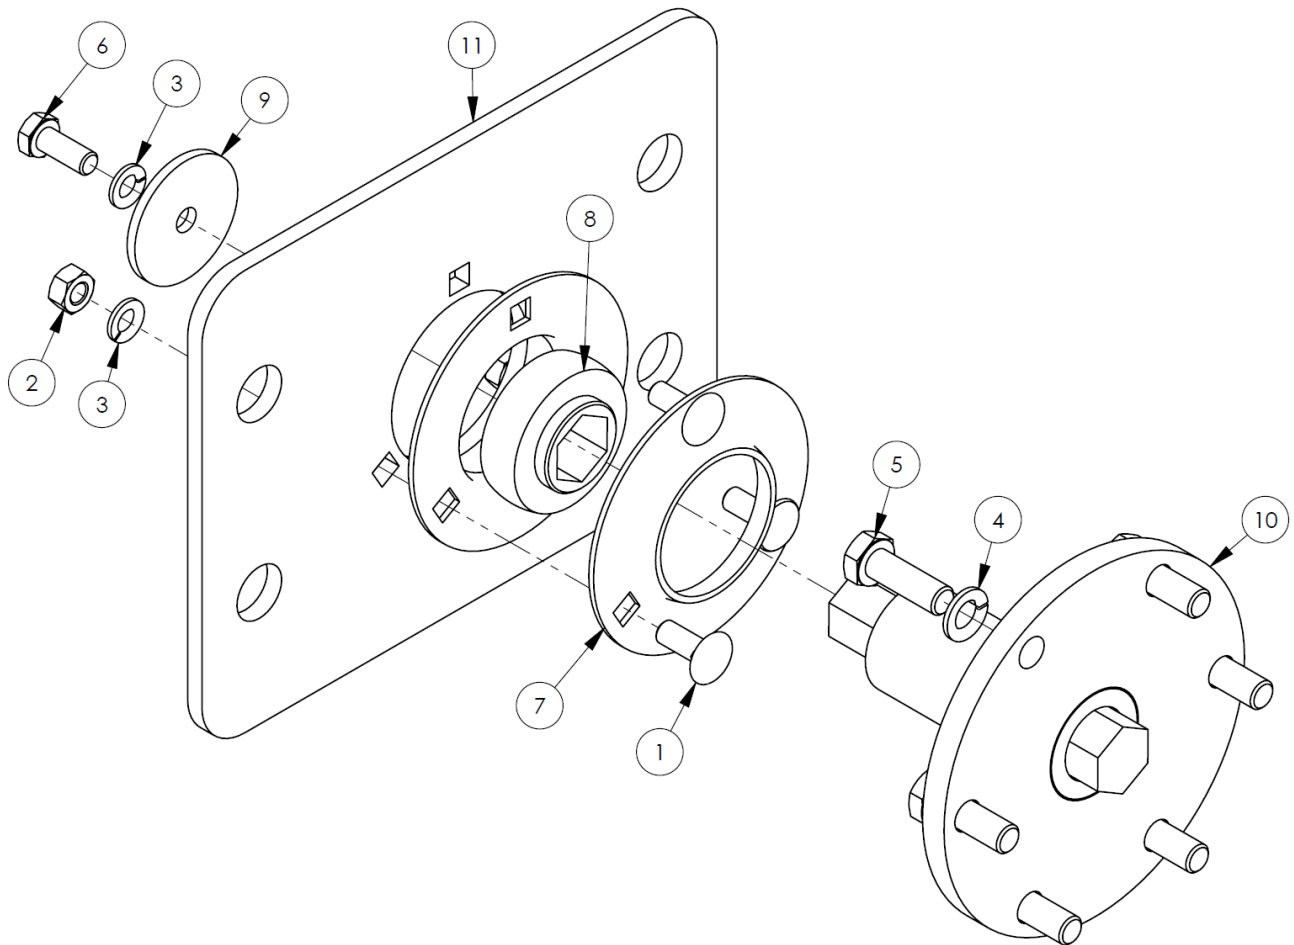

6' Pick-Up Pro Sweeper - 241 Series

Item	Qty	Part No.	Name	Additional Info
1	3	07-2950	M8-1.25 X 20mm Carriage Bolt - CL8.8	
2	3	07-3737	M8-1.25 Hex Nut - CL10	
3	4	07-3738	M8 Lock Washer	
4	6	07-3747	M10 Lock Washer	
5	6	37-3749	M10-1.50 X 30mm Hex Capscrew - CL10.9	
6	1	07-3777	M8-1.25 X 20mm Hex Capscrew - CL10.9	
7	2	08-0008	Flange Bearing - 3 Bolt	
8	1	08-0037	Bearing	(.62" Hex without Hub)
9	1	13-11903	.34" Flat Washer	
10	1	13-16923	Hex Shaft Idler - Bolt-On	
11	1	13-19286	Mounting Plate