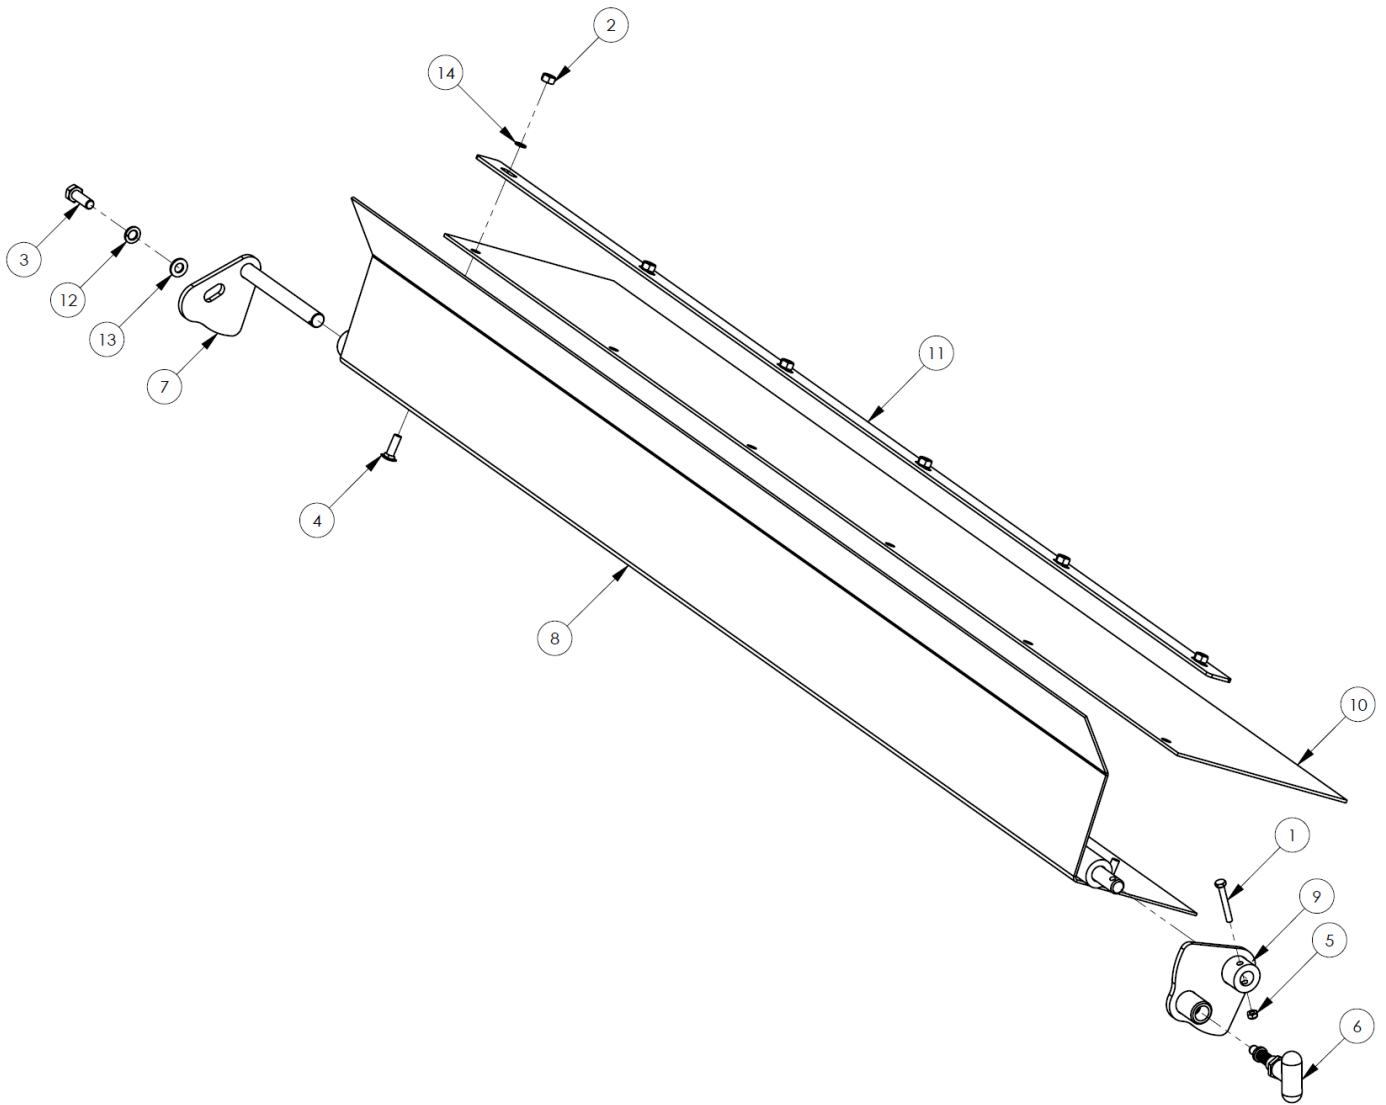

5' Pick-Up Pro Sweeper - 241 Series

Item	Qty	Part No.	Name	Additional Info
1	1	07-3734	M6-1.0 X 45MM Hec Capscrew CL10.9	
2	6	07-3737	M8-1.25 Hex Nut - CL10	
3	1	07-3749	M10-1.5 X 30MM Hex Capscrew - CL10.9	
4	6	07-5933	M8-1.25 X 25mm Carriage Bolt - CL8.8	
5	1	07-7856	M6-1.0 Top Lock Hex Nut - CL10.9	
6	1	07-8370	T-Handle Quick Pin .38"	
7	1	13-14187	Volumizer Mount	
8	1	13-15256-5	Volumizer - 5'	
9	1	13-15260	Handle	
10	1	13-15270	60" Flap	
11	1	13-15276	Plate .12" X 1.25" X 60"	
12	1	07-3747	M10 Lock Washer	
13	1	07-3745	M10 Flat Washer - CL10.9	
14	6	07-3738	M8 Lock Washer