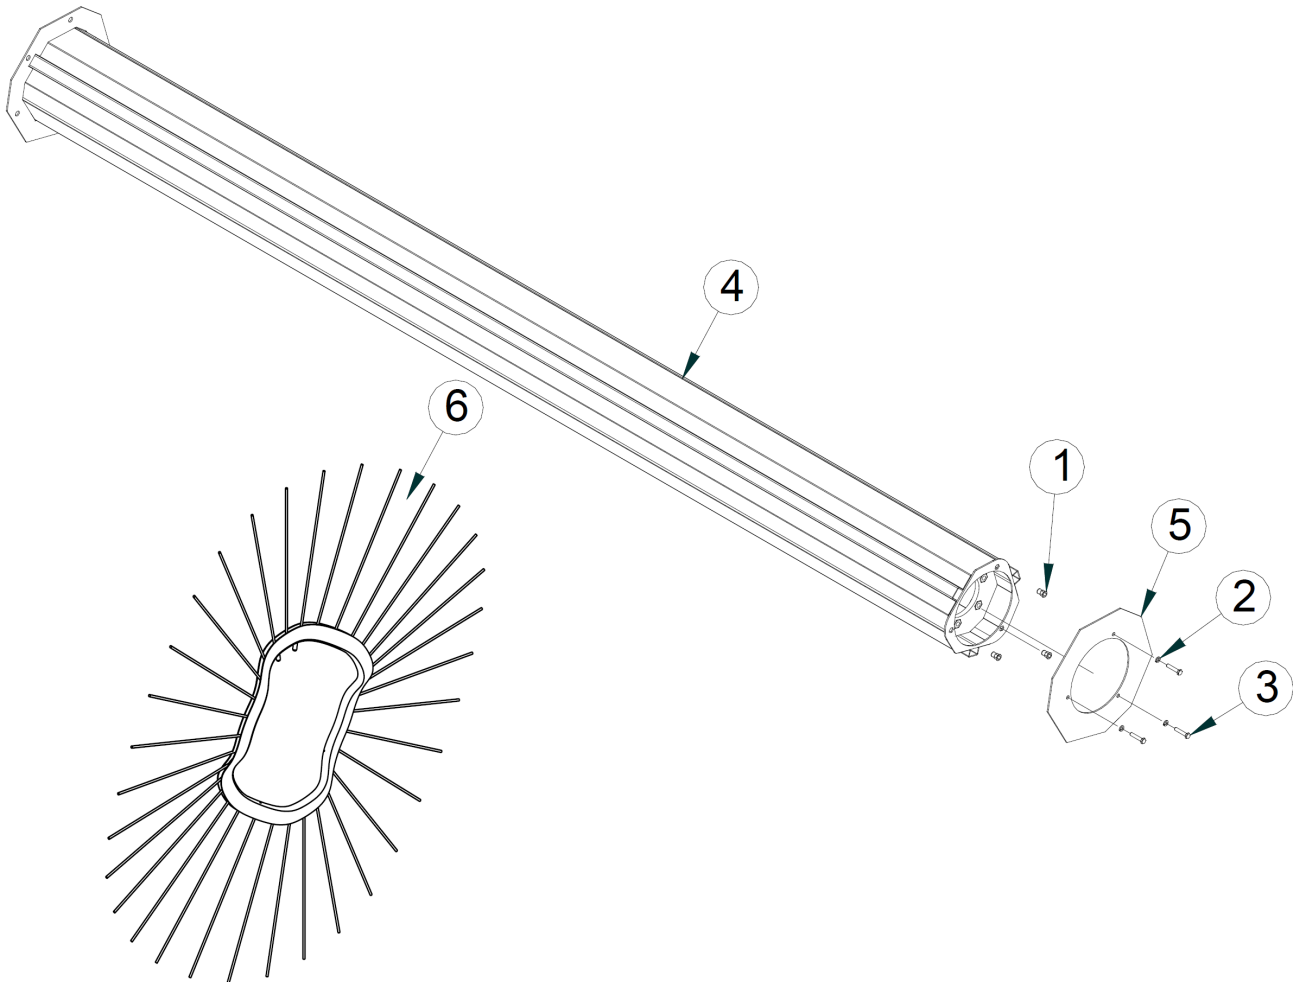

7' Pick-Up Pro Sweeper - 241 Series

Item	Qty	Part No.	Name	Additional Info
1	3	07-3617	M6-1.00 Insert Nut	
2	3	07-3730	M6 Lock Washer	
3	3	07-3731	M6-1.0 X 30MM Hec Capscrew CL10.9	
4	1	13-19461-84	Core 8" X 84"	
5	1	13-15662	Retainer Plate	
6	-	01-9278	26" Brush Kit - Mixed	Includes 47 Poly Brushes
6	-	01-1163	26" Brush Kit - Poly	Includes 49 Poly Brushes