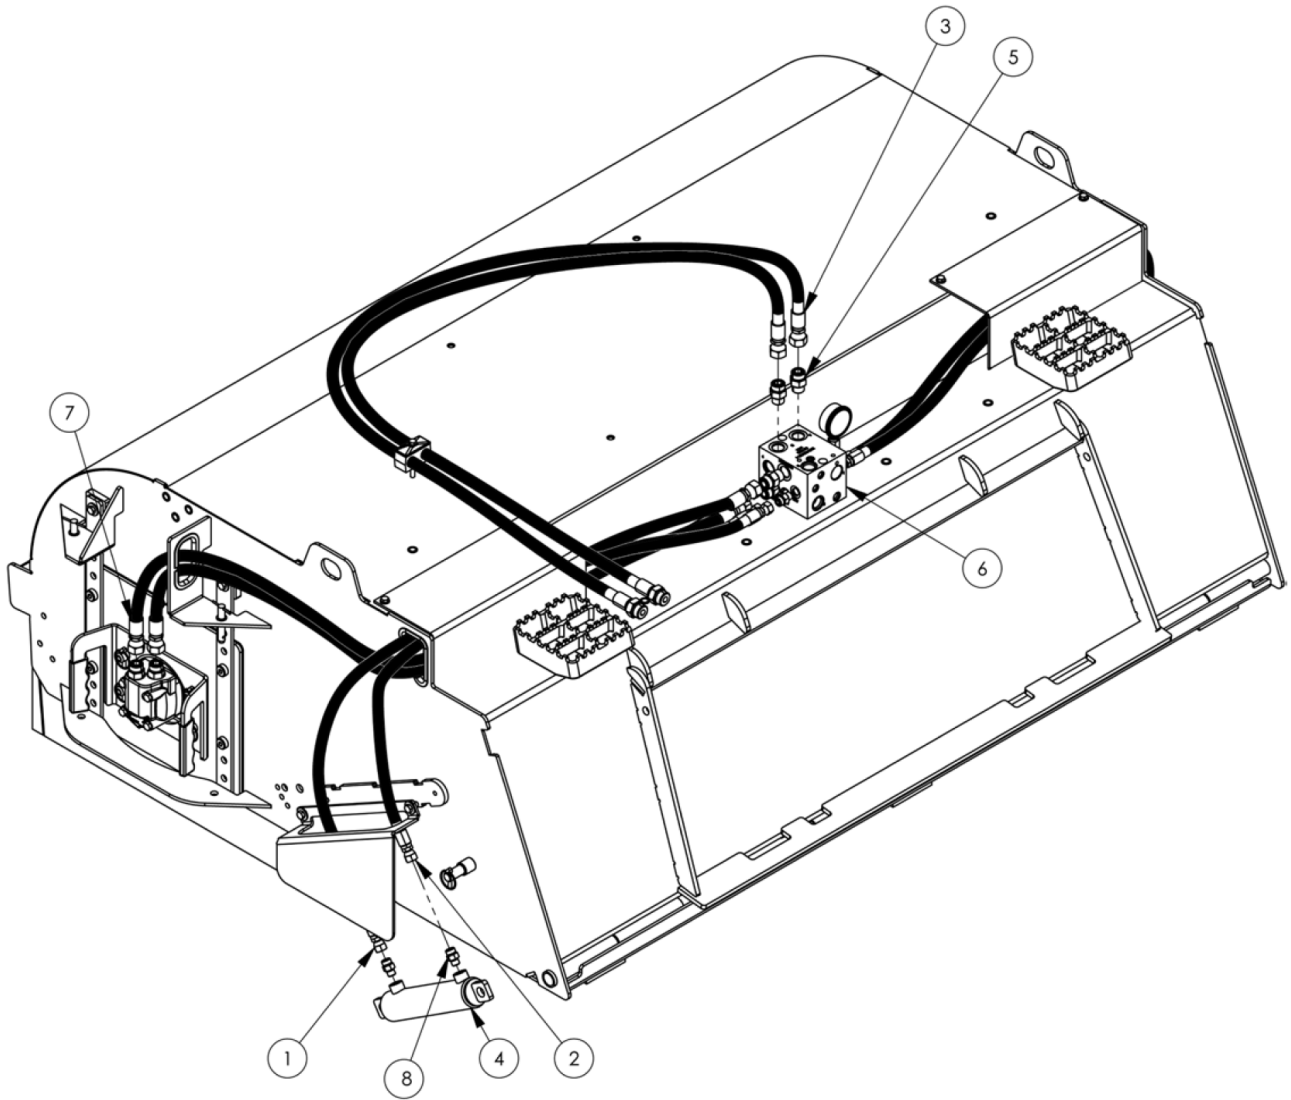

6' Pick-Up Pro Sweeper - 241 Series

Item	Qty	Part No.	Name	Additional Info
1	2	03-6703	Hose .38" X 66" 6FFS-6FFS	
2	2	03-6702	Hose .38" X 58" 6FFS-6FFS	
3	2	03-5653	Hose .50" X 120" 10FFS-12MBo	
4	2	03-5717	Cylinder Assembly	
4.1	-	46072	Replacement Seal Kit	
5	4	03-5901	Fitting 10MBo-10MFS	
6	1	03-6701	Manifold	
7	2	03-6706	Hose .50" X 75" 10FFS-10FFS	
8	8	LAF4229-0000	Fitting 6MBo-6MFS