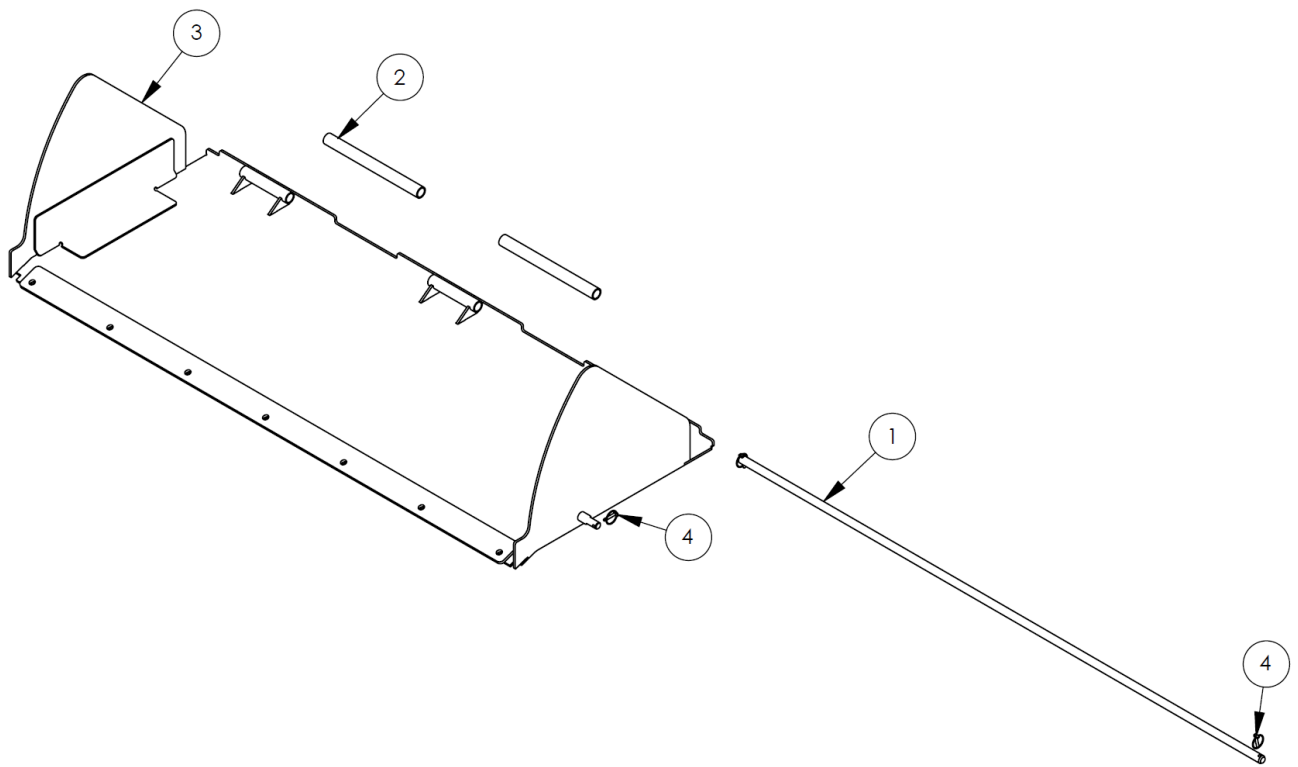

7' Pick-Up Pro Sweeper - 241 Series

Item	Qty	Part No.	Name	Additional Info
1	1	13-17038-7	Rod .88" X 87.50"	
2	2	13-19627-84	Tube 19.50"	
3	1	13-19457-84	7' High Dump Floor	
4	4	RHW8068-0000	Lynch Pin - .25"