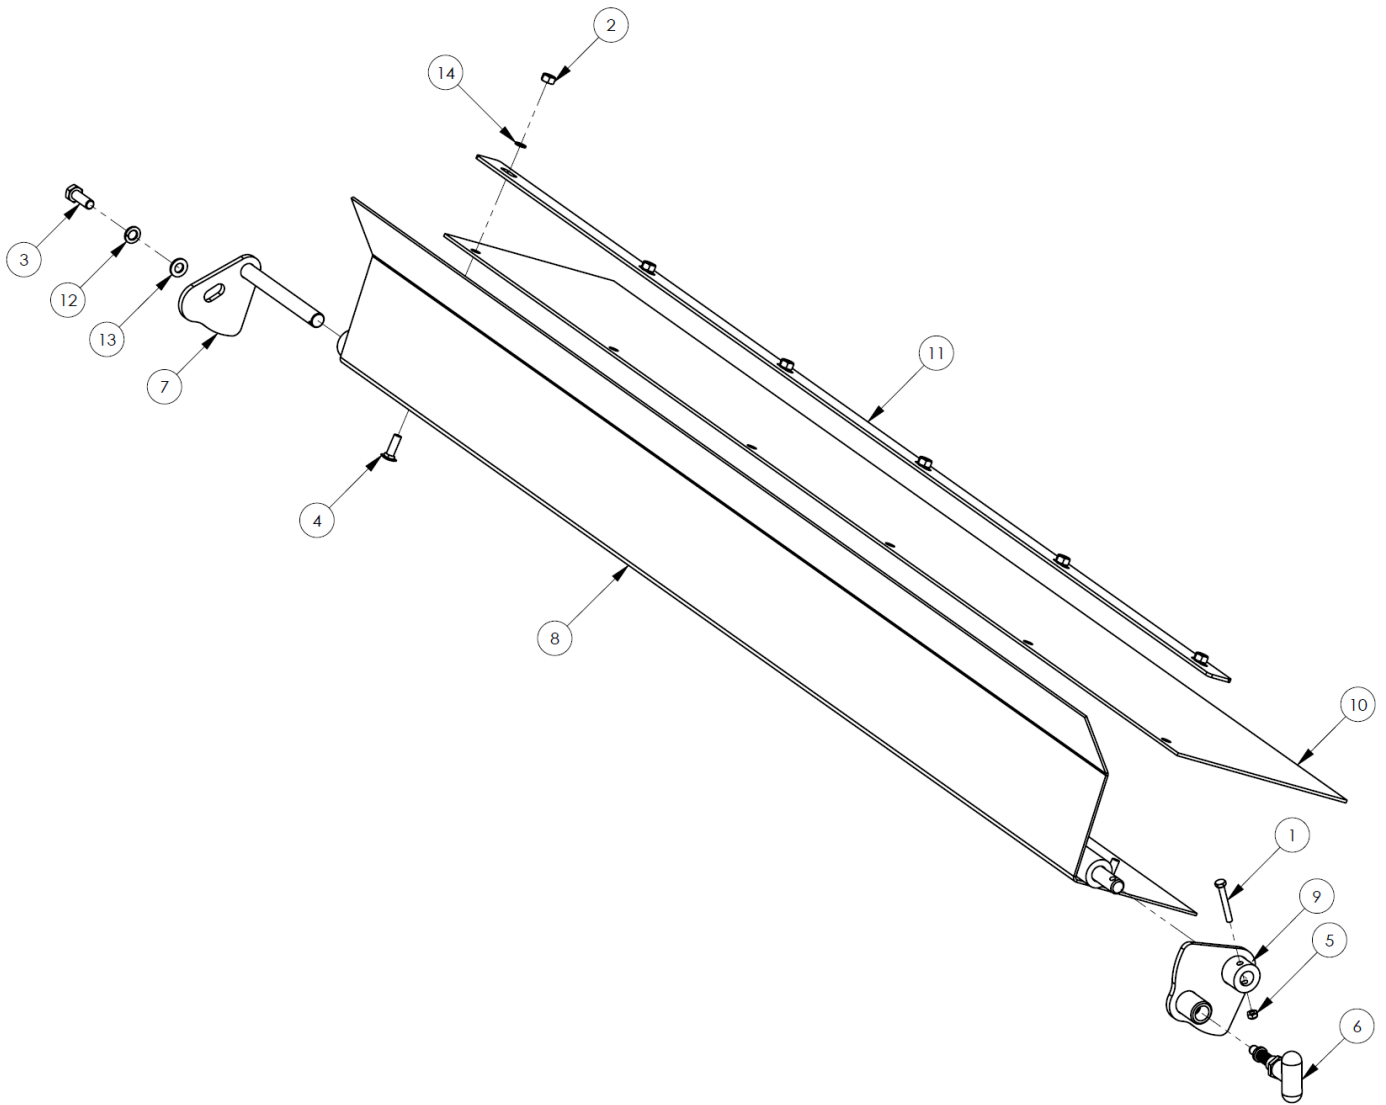

6' Pick-Up Pro Sweeper - 241 Series

Item	Qty	Part No.	Name	Additional Info
1	1	07-3734	M6-1.0 X 45MM Hec Capscrew CL10.9	
2	7	07-3737	M8-1.25 Hex Nut - CL10	
3	1	07-3749	M10-1.5 X 30MM Hex Capscrew - CL10.9	
4	7	07-5933	M8-1.25 X 25mm Carriage Bolt - CL8.8	
5	1	07-7856	M6-1.0 Top Lock Hex Nut - CL10.9	
6	1	07-8370	T-Handle Quick Pin .38"	
7	1	13-14187	Volumizer Mount	
8	1	13-15256-6	Volumizer - 6'	
9	1	13-15260	Handle	
10	1	13-15271	72" Flap	
11	1	13-15277	Plate .12" X 1.25" X 72"	
12	1	07-3747	M10 Lock Washer	
13	1	07-3745	M10 Flat Washer - CL10.9	
14	7	07-3738	M8 Lock Washer