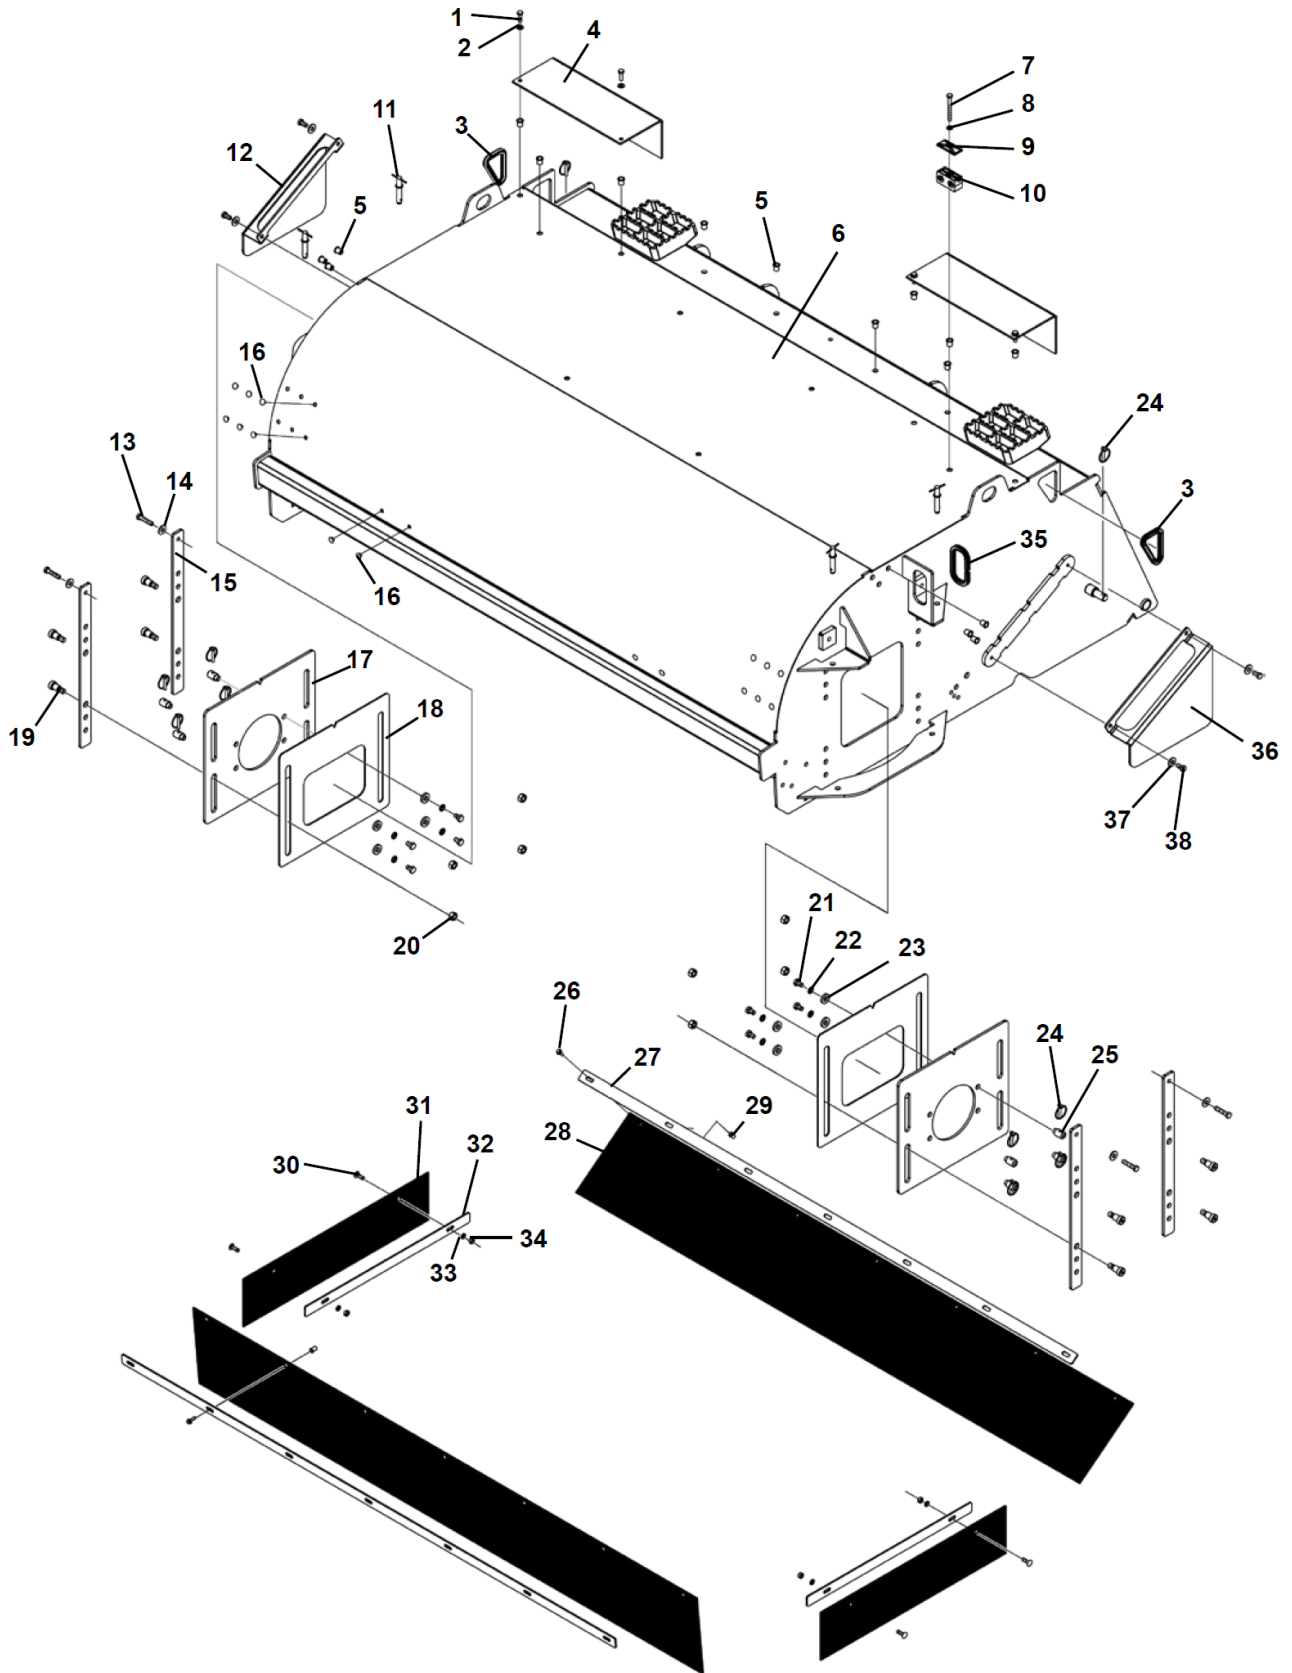

6' Pick-Up Pro Sweeper - 241 Series

Item	Qty	Part No.	Name	Additional Info
1	4	RHW1105-0000	.31" UNC X 1.00" Hex Capscrew	
2	4	P850105	.31" Flat Washer	
3	2	13-19619	Edge Guard	
4	2	13-19626	Hose Cover Plate	
5	16	RHW8642	.31" UNC Rivet Nut	
6	1	13-19546-72	6' Sweeper Frame	
7	1	07-3651	.31" UNC X 3.00" Hex Capscrew - GR8	
8	1	07-3273	.31" Lock Washer	
9	1	RHW8614	Cover Plate	
10	1	RHW8616	Hose Cradle	
11	4	07-7077	T-Handle Quick Release Pin	
12	1	13-19625	Cylinder Guard - Right	
13	4	07-3656	.38" UNC X 1.75" Hex Capscrew - GR8	
14	4	07-3279	.38" Flat Washer - GR8	
15	4	13-19465	Retainer Plate	
16	16	LAF9853	.38" Plug - Plastic	
17	2	13-19464	Slider Plate	
18	2	07-9235	Slider Wear Plate	
19	8	07-10058	.62" X .75" Socket Head Shoulder Capscrew	
20	8	RHW7403-0000	.50" UNC Torque Lock Nut	
21	8	07-6769	M10-1.5 X 16mm Hex Capscrew - CL10.9	
22	8	07-3747	M10 Lock Washer	
23	8	P852608	.50" Hard Washer	
24	10	RHW8068-0000	Lynch Pin - .25"	
25	8	13-14083	Motor Mounting Stud	
26	14	07-2952	M6-1.00 X 20mm Hex Flange Head Capscrew	
27	2	13-15277	Plate .12" X 1.25" X 72"	
28	2	13-19462-72	72" Flap	
29	14	07-2956	M6-1.00 Insert Nut	
30	4	07-5933	M8-1.25 X 25mm Carriage Bolt - CL8.8