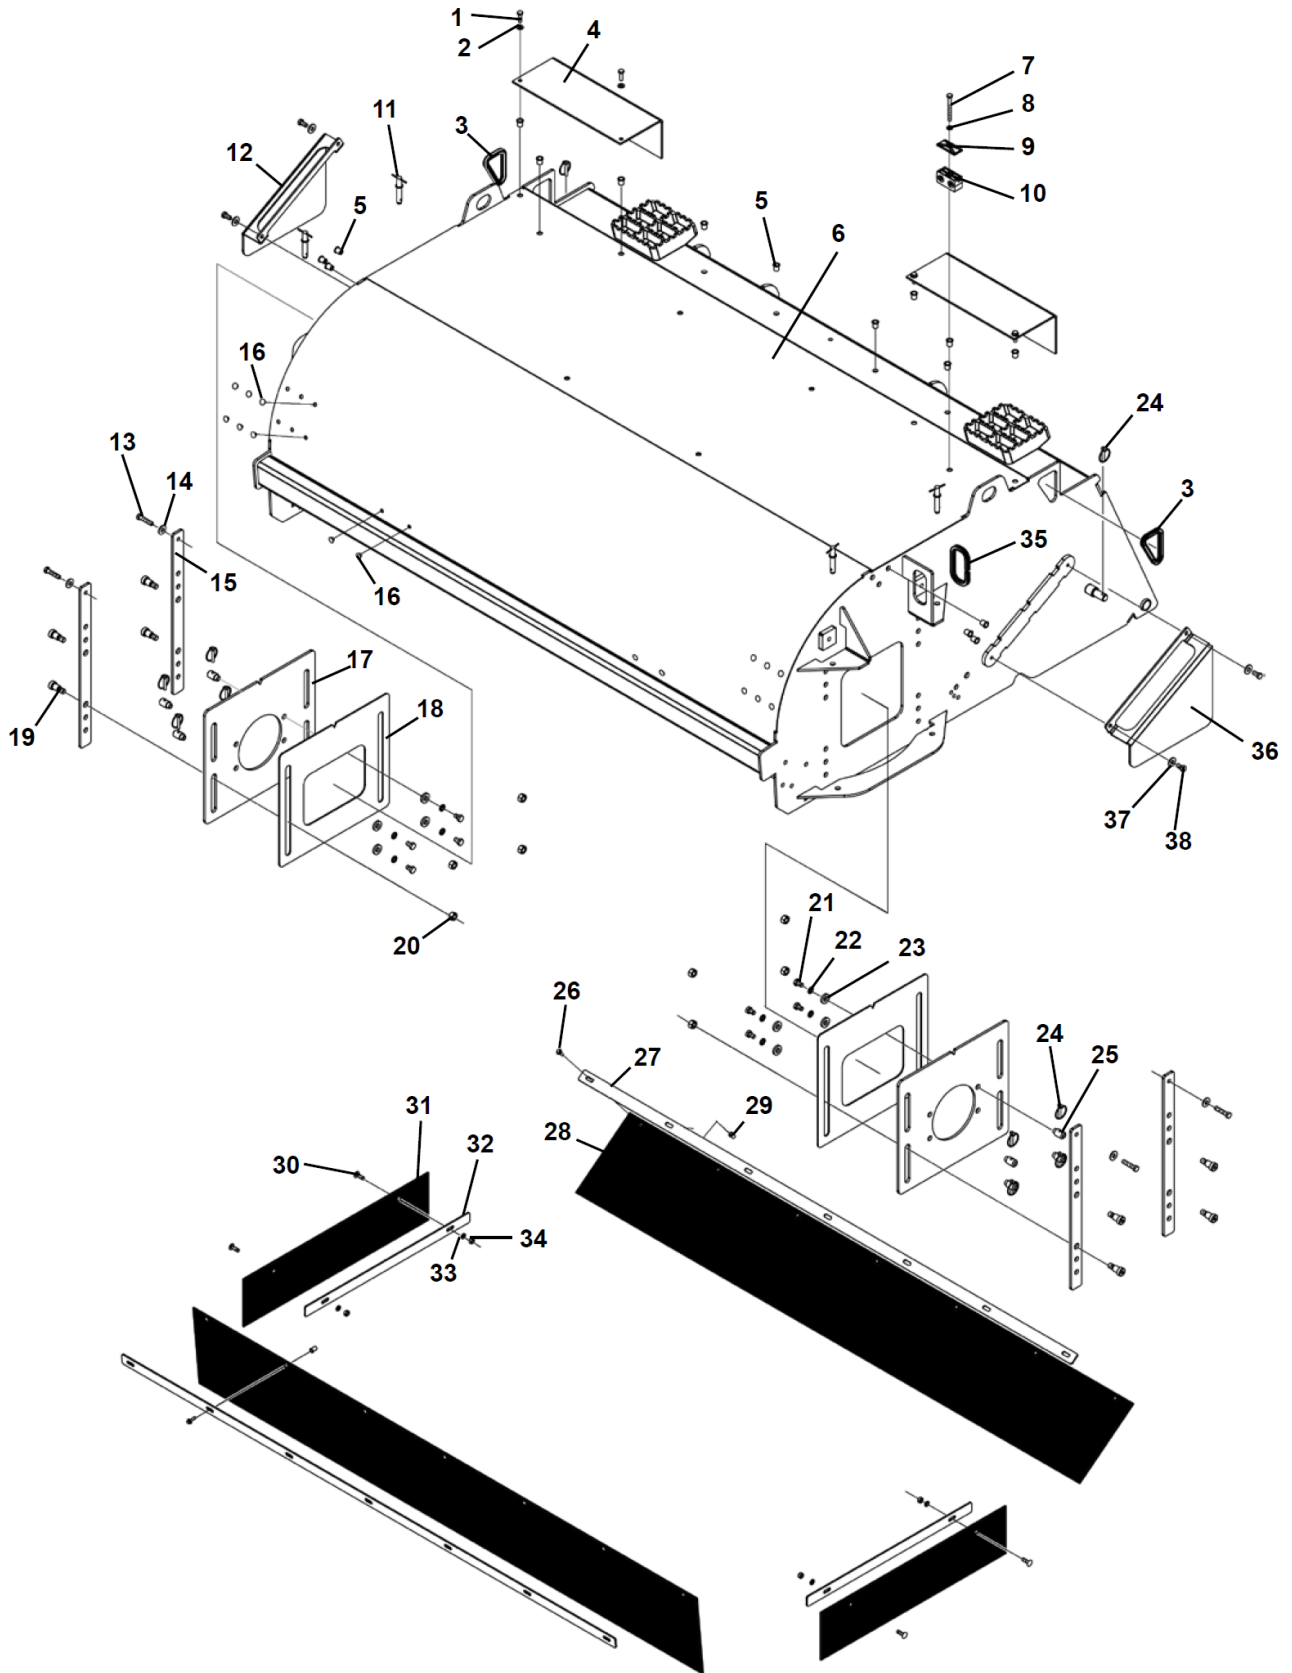

5' Pick-Up Pro Sweeper - 241 Series

Item	Qty	Part No.	Name	Additional Info
1	4	RHW1105-0000	.31" UNC X 1.00" Hex Capscrew	
2	4	P850105	.31" Flat Washer	
3	2	13-19619	Edge Guard	
4	2	13-19626	Hose Cover Plate	
5	16	RHW8642	.31" UNC Rivet Nut	
6	1	13-19546-60	5' Sweeper Frame	
7	1	07-3651	.31" UNC X 3.00" Hex Capscrew - GR8	
8	1	07-3273	.31" Lock Washer	
9	1	RHW8614	Cover Plate	
10	1	RHW8616	Hose Cradle	
11	4	07-7077	T-Handle Quick Release Pin	
12	1	13-19625	Cylinder Guard - Right	
13	4	07-3656	.38" UNC X 1.75" Hex Capscrew - GR8	
14	4	07-3279	.38" Flat Washer - GR8	
15	4	13-19465	Retainer Plate	
16	16	LAF9853	.38" Plug - Plastic	
17	2	13-19464	Slider Plate	
18	2	07-9235	Slider Wear Plate	
19	8	07-10058	.62" X .75" Socket Head Shoulder Capscrew	
20	8	RHW7403-0000	.50" UNC Torque Lock Nut	
21	8	07-6769	M10-1.5 X 16mm Hex Capscrew - CL10.9	
22	8	07-3747	M10 Lock Washer	
23	8	P852608	.50" Hard Washer	
24	10	RHW8068-0000	Lynch Pin - .25"	
25	8	13-14083	Motor Mounting Stud	
26	12	07-2952	M6-1.00 X 20mm Hex Flange Head Capscrew	
27	2	13-15276	Plate .12" X 1.25" X 60"	
28	2	13-19462-60	60" Flap	
29	12	07-2956	M6-1.00 Insert Nut	
30	4	07-5933	M8-1.25 X 25mm Carriage Bolt - CL8.8