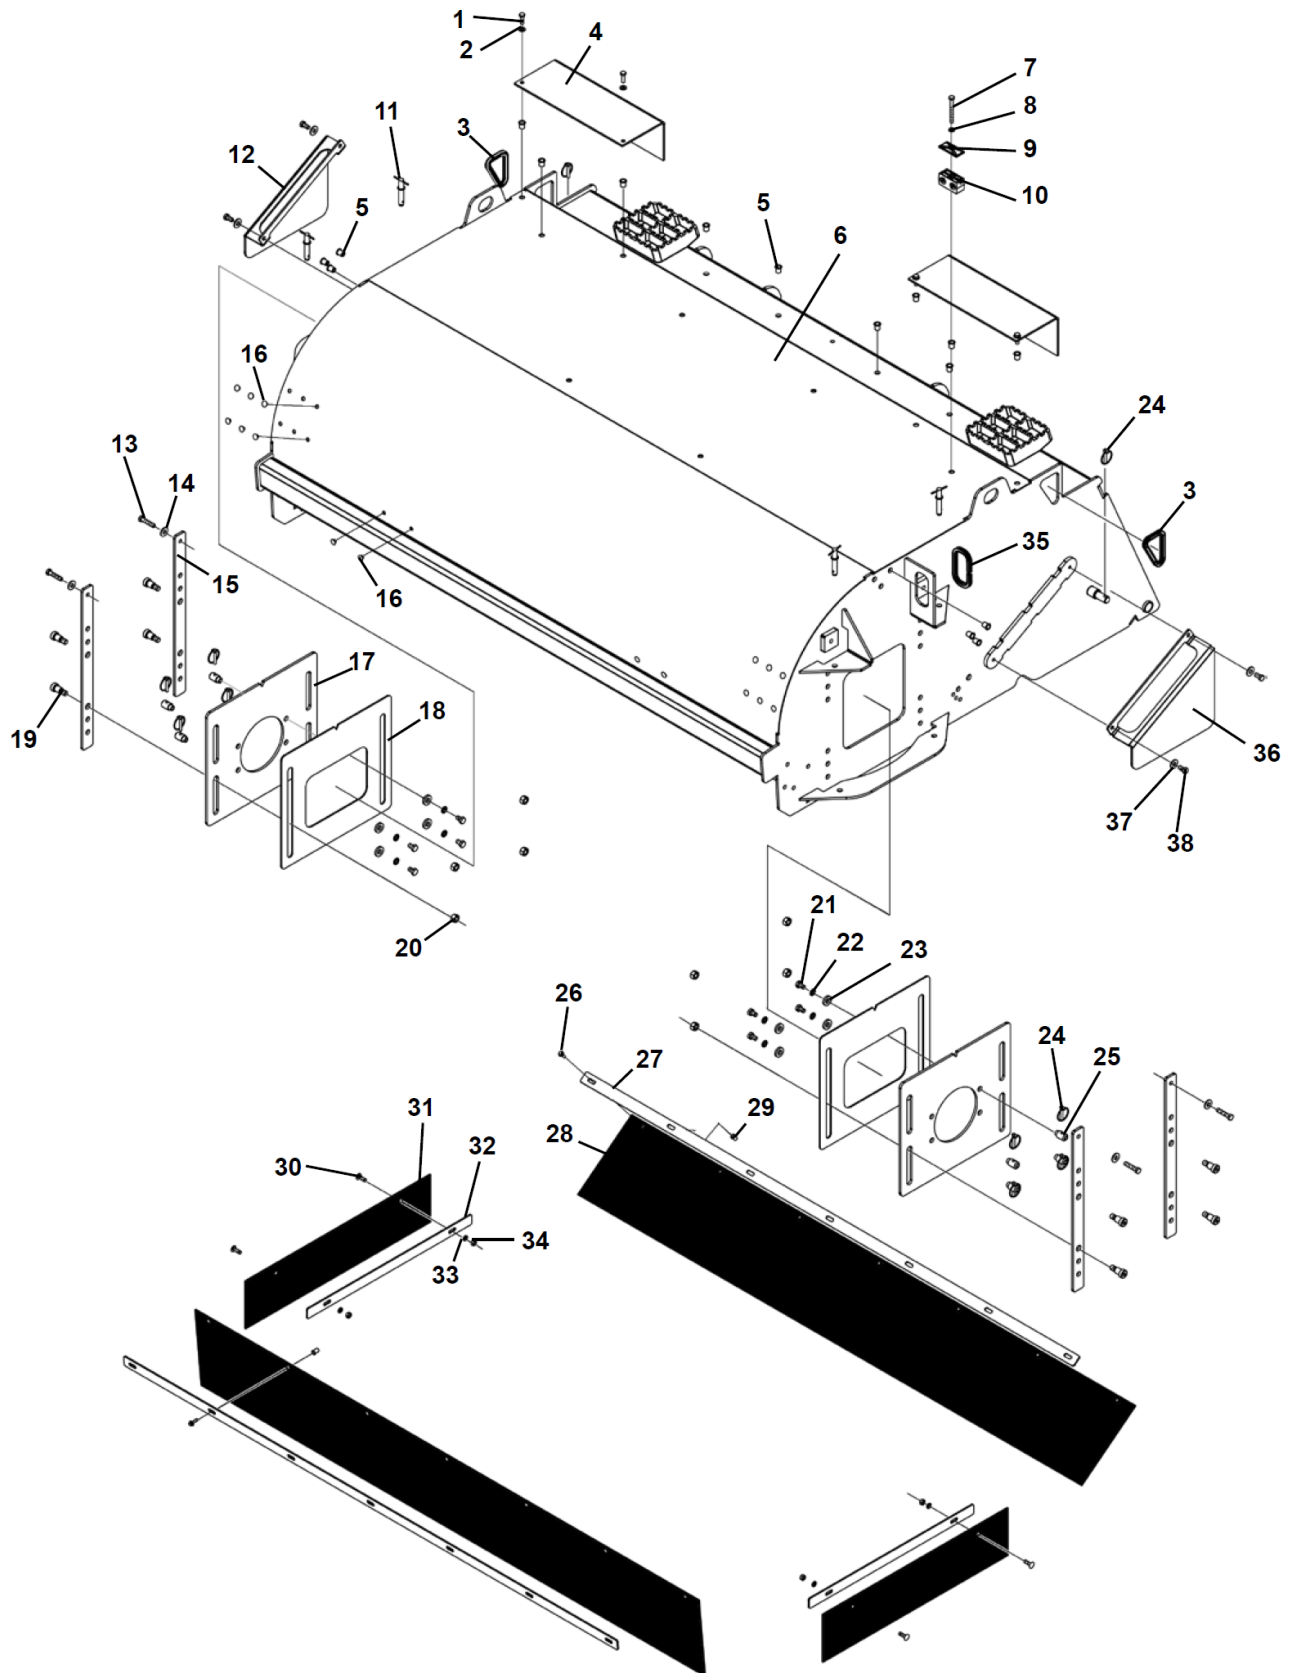

7' Pick-Up Pro Sweeper - 241 Series

Item	Qty	Part No.	Name	Additional Info
1	4	RHW1105-0000	.31" UNC X 1.00" Hex Capscrew	
2	4	P850105	.31" Flat Washer	
3	2	13-19619	Edge Guard	
4	2	13-19626	Hose Cover Plate	
5	16	RHW8642	.31" UNC Rivet Nut	
6	1	13-19546-84	7' Sweeper Frame	
7	1	07-3651	.31" UNC X 3.00" Hex Capscrew - GR8	
8	1	07-3273	.31" Lock Washer	
9	1	RHW8614	Cover Plate	
10	1	RHW8616	Hose Cradle	
11	4	07-7077	T-Handle Quick Release Pin	
12	1	13-19625	Cylinder Guard - Right	
13	4	07-3656	.38" UNC X 1.75" Hex Capscrew - GR8	
14	4	07-3279	.38" Flat Washer - GR8	
15	4	13-19465	Retainer Plate	
16	16	LAF9853	.38" Plug - Plastic	
17	2	13-19464	Slider Plate	
18	2	07-9235	Slider Wear Plate	
19	8	07-10058	.62" X .75" Socket Head Shoulder Capscrew	
20	8	RHW7403-0000	.50" UNC Torque Lock Nut	
21	8	07-6769	M10-1.5 X 16mm Hex Capscrew - CL10.9	
22	8	07-3747	M10 Lock Washer	
23	8	P852608	.50" Hard Washer	
24	10	RHW8068-0000	Lynch Pin - .25"	
25	8	13-14083	Motor Mounting Stud	
26	16	07-2952	M6-1.00 X 20mm Hex Flange Head Capscrew	
27	2	13-15278	Plate .12" X 1.25" X 84"	
28	2	13-19462-84	84" Flap	
29	16	07-2956	M6-1.00 Insert Nut	
30	4	07-5933	M8-1.25 X 25mm Carriage Bolt - CL8.8