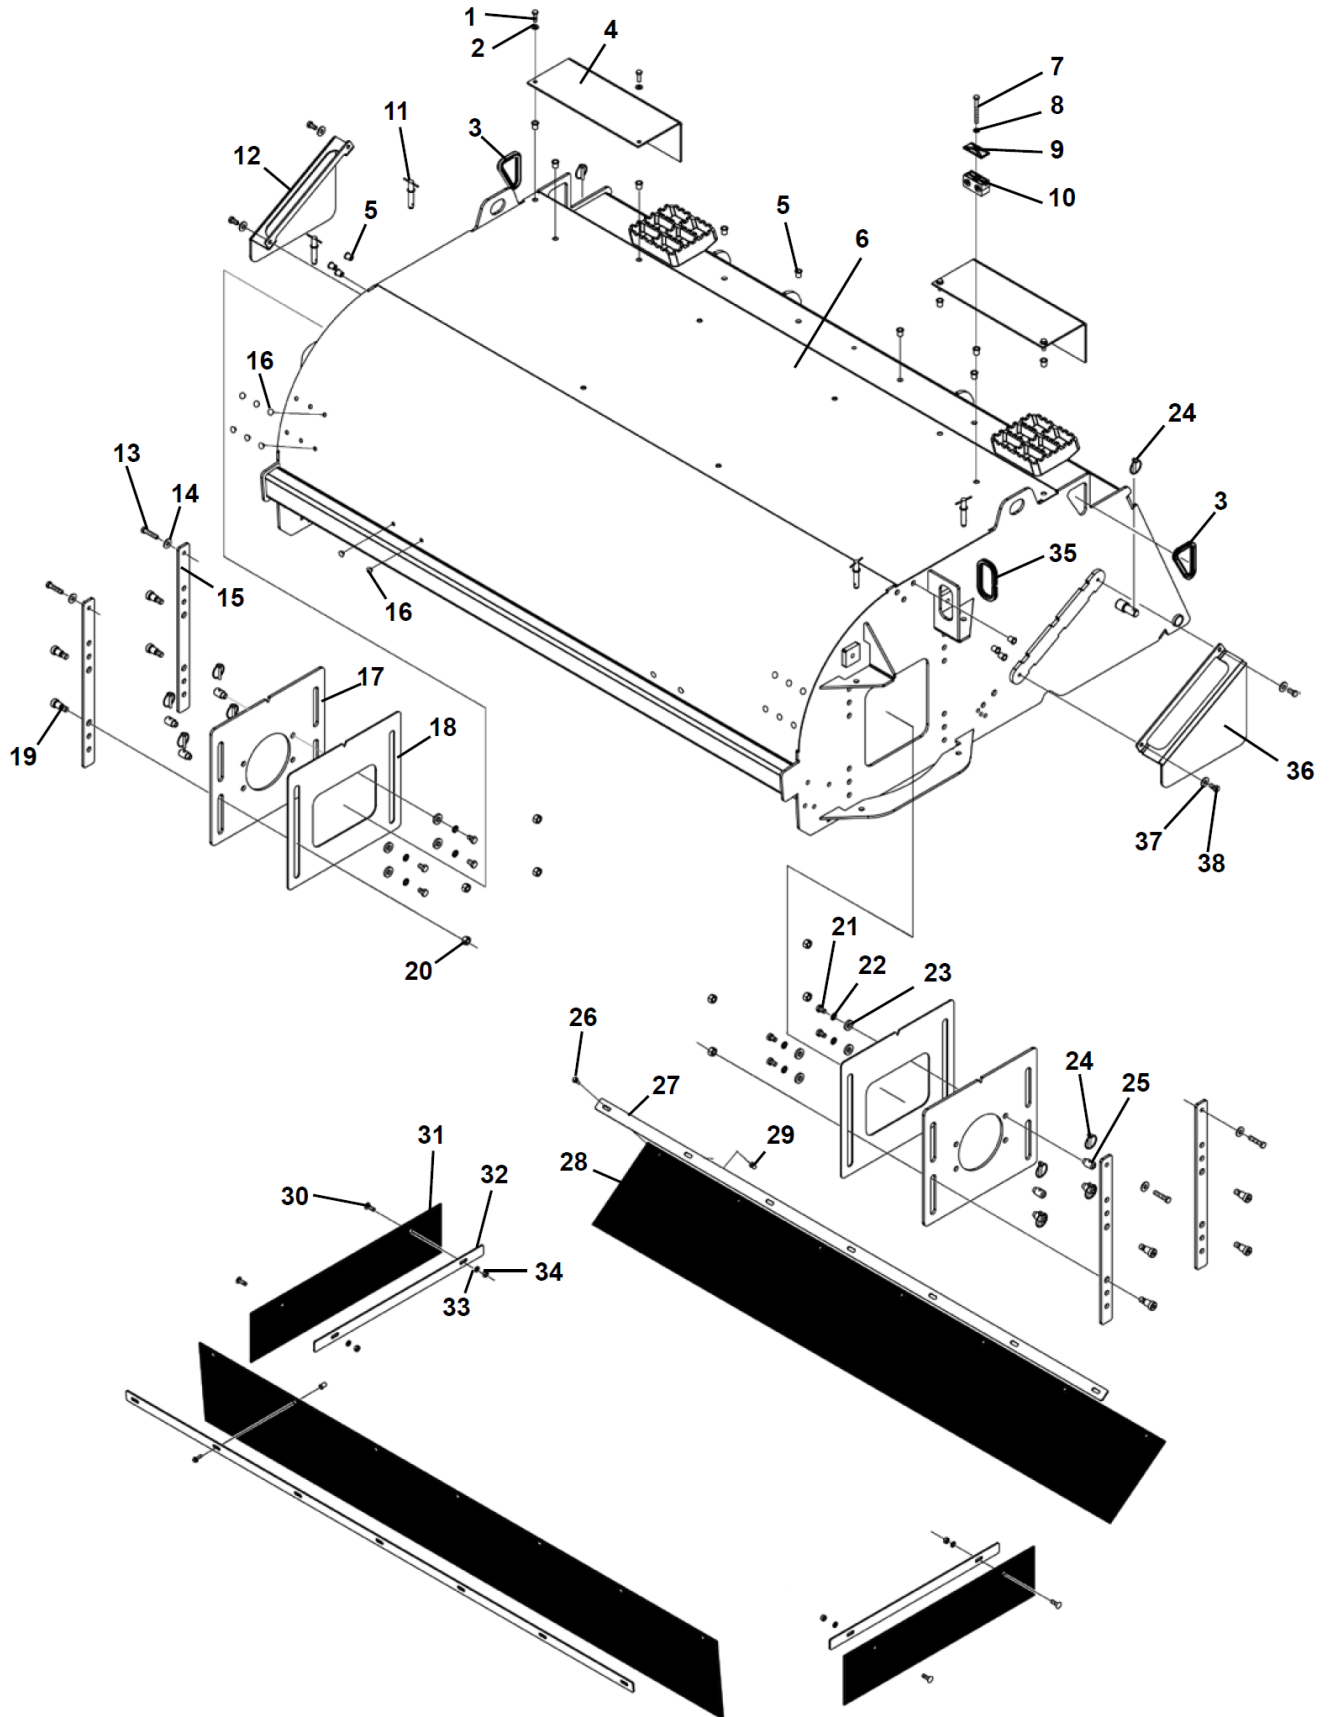

6' Pick-Up Pro Sweeper - 241 Series

Item	Qty	Part No.	Name	Additional Info
1	1	P272670	Female Quick Coupler 8FFS-12FBo	
2	1	P272671	Male Quick Coupler 8FFS-12FBo	

7' Pick-Up Pro Sweeper - 241 Series

Item	Qty	Part No.	Name	Additional Info
1	4	RHW1105-0000	.31" UNC X 1.00" Hex Capscrew	
2	4	P850105	.31" Flat Washer	
3	2	13-19619	Edge Guard	
4	2	13-19626	Hose Cover Plate	
5	16	RHW8642	.31" UNC Rivet Nut	
6	1	13-19546-84	7' Sweeper Frame	
7	1	07-3651	.31" UNC X 3.00" Hex Capscrew - GR8	
8	1	07-3273	.31" Lock Washer	
9	1	RHW8614	Cover Plate	
10	1	RHW8616	Hose Cradle	
11	4	07-7077	T-Handle Quick Release Pin	
12	1	13-19625	Cylinder Guard - Right	
13	4	07-3656	.38" UNC X 1.75" Hex Capscrew - GR8	
14	4	07-3279	.38" Flat Washer - GR8	
15	4	13-19465	Retainer Plate	
16	16	LAF9853	.38" Plug - Plastic	
17	2	13-19464	Slider Plate	
18	2	07-9235	Slider Wear Plate	
19	8	07-10058	.62" X .75" Socket Head Shoulder Capscrew	
20	8	RHW7403-0000	.50" UNC Torque Lock Nut	
21	8	07-6769	M10-1.5 X 16mm Hex Capscrew - CL10.9	
22	8	07-3747	M10 Lock Washer	
23	8	P852608	.50" Hard Washer	
24	10	RHW8068-0000	Lynch Pin - .25"	
25	8	13-14083	Motor Mounting Stud	
26	16	07-2952	M6-1.00 X 20mm Hex Flange Head Capscrew	
27	2	13-15278	Plate .12" X 1.25" X 84"	
28	2	13-19462-84	84" Flap	
29	16	07-2956	M6-1.00 Insert Nut	
30	4	07-5933	M8-1.25 X 25mm Carriage Bolt - CL8.8	