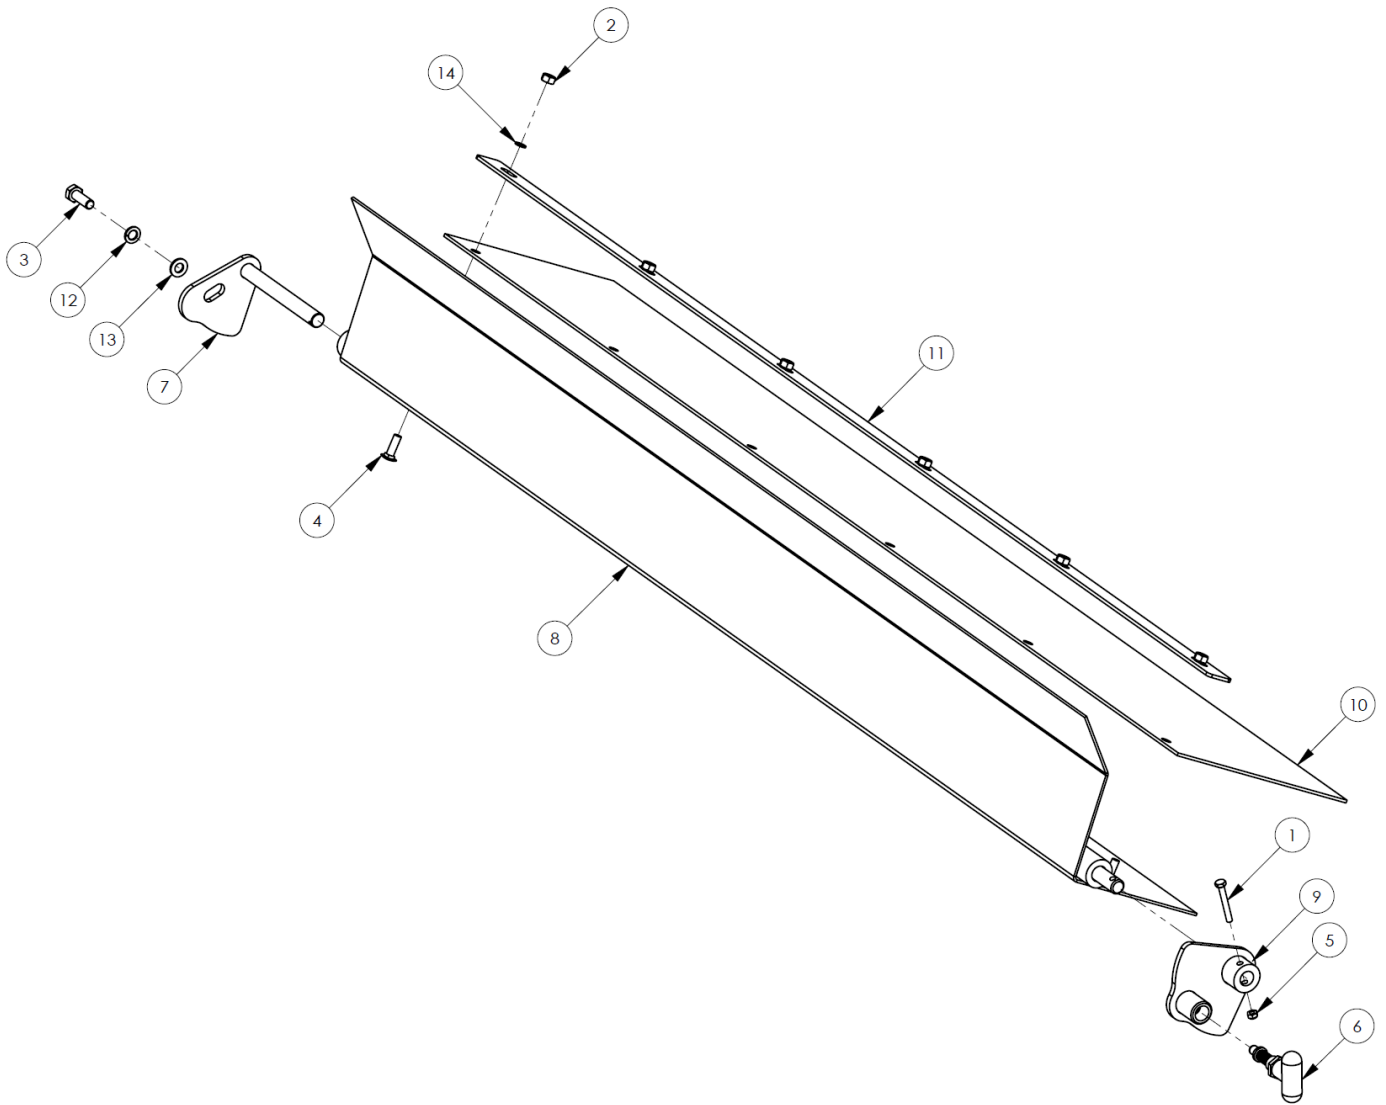

7' Pick-Up Pro Sweeper - 241 Series

Item	Qty	Part No.	Name	Additional Info
1	1	07-3734	M6-1.0 X 45MM Hec Capscrew CL10.9	
2	8	07-3737	M8-1.25 Hex Nut - CL10	
3	1	07-3749	M10-1.5 X 30MM Hex Capscrew - CL10.9	
4	8	07-5933	M8-1.25 X 25mm Carriage Bolt - CL8.8	
5	1	07-7856	M6-1.0 Top Lock Hex Nut - CL10.9	
6	1	07-8370	T-Handle Quick Pin .38"	
7	1	13-14187	Volumizer Mount	
8	1	13-15256-7	Volumizer - 7'	
9	1	13-15260	Handle	
10	1	13-15272	84" Flap	
11	1	13-15278	Plate .12" X 1.25" X 84"	
12	1	07-3747	M10 Lock Washer	
13	1	07-3745	M10 Flat Washer - CL10.9	
14	8	07-3738	M8 Lock Washer