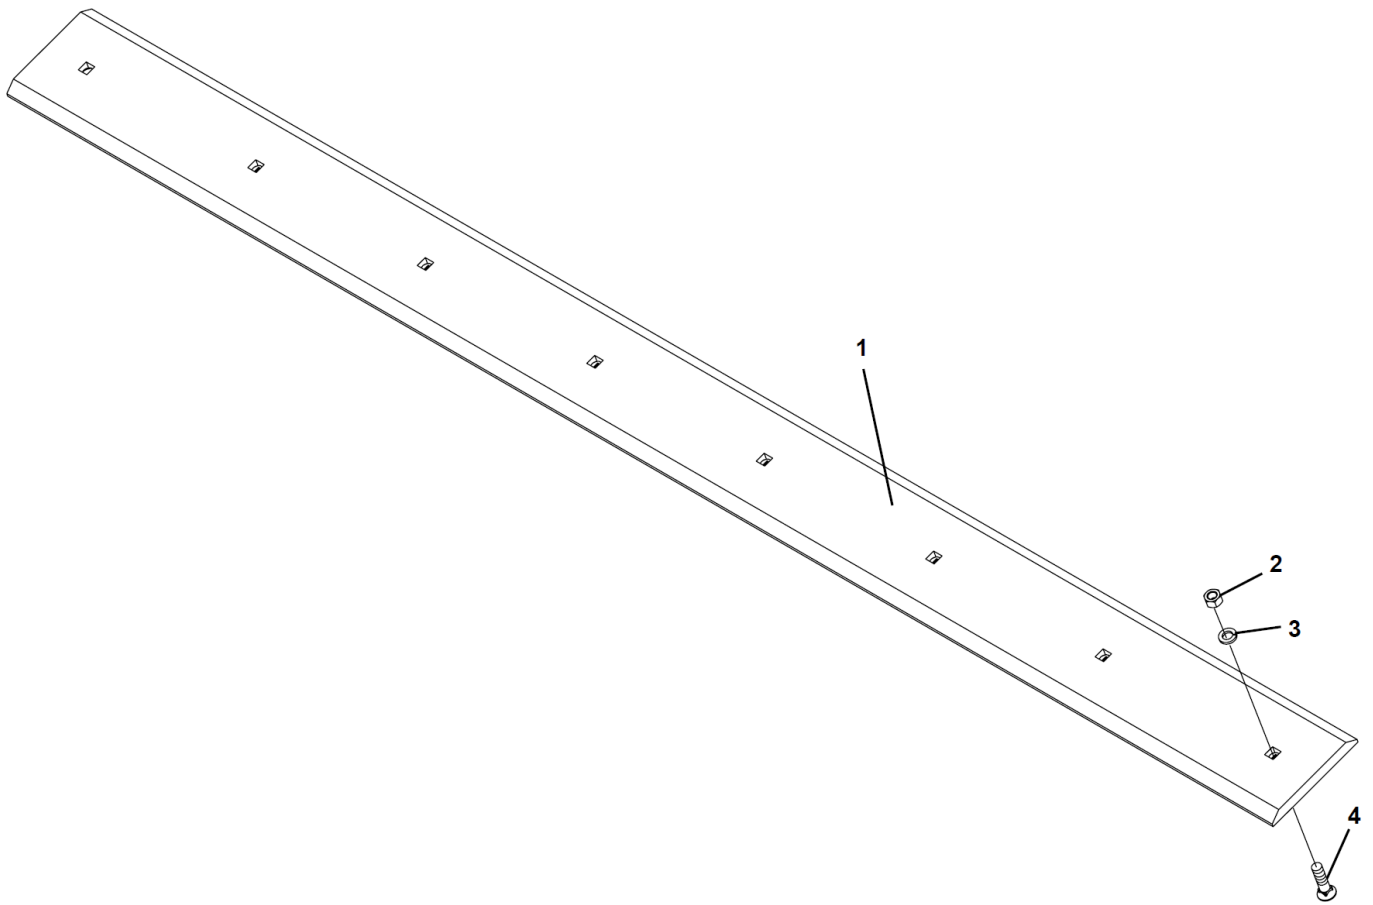

7' Pick-Up Pro Sweeper - 241 Series

Item	Qty	Part No.	Name	Additional Info
1	1	LAF8337	Bolt-On Cutting Edge .62" X 6" X 84"	
2	8	07-1764	.50" UNC Hex Nut - GR8	
3	8	07-1762	.50" Lock Washer	
4	8	07-8186	.50" UNC X 2.00" Plow Bolt - GR8