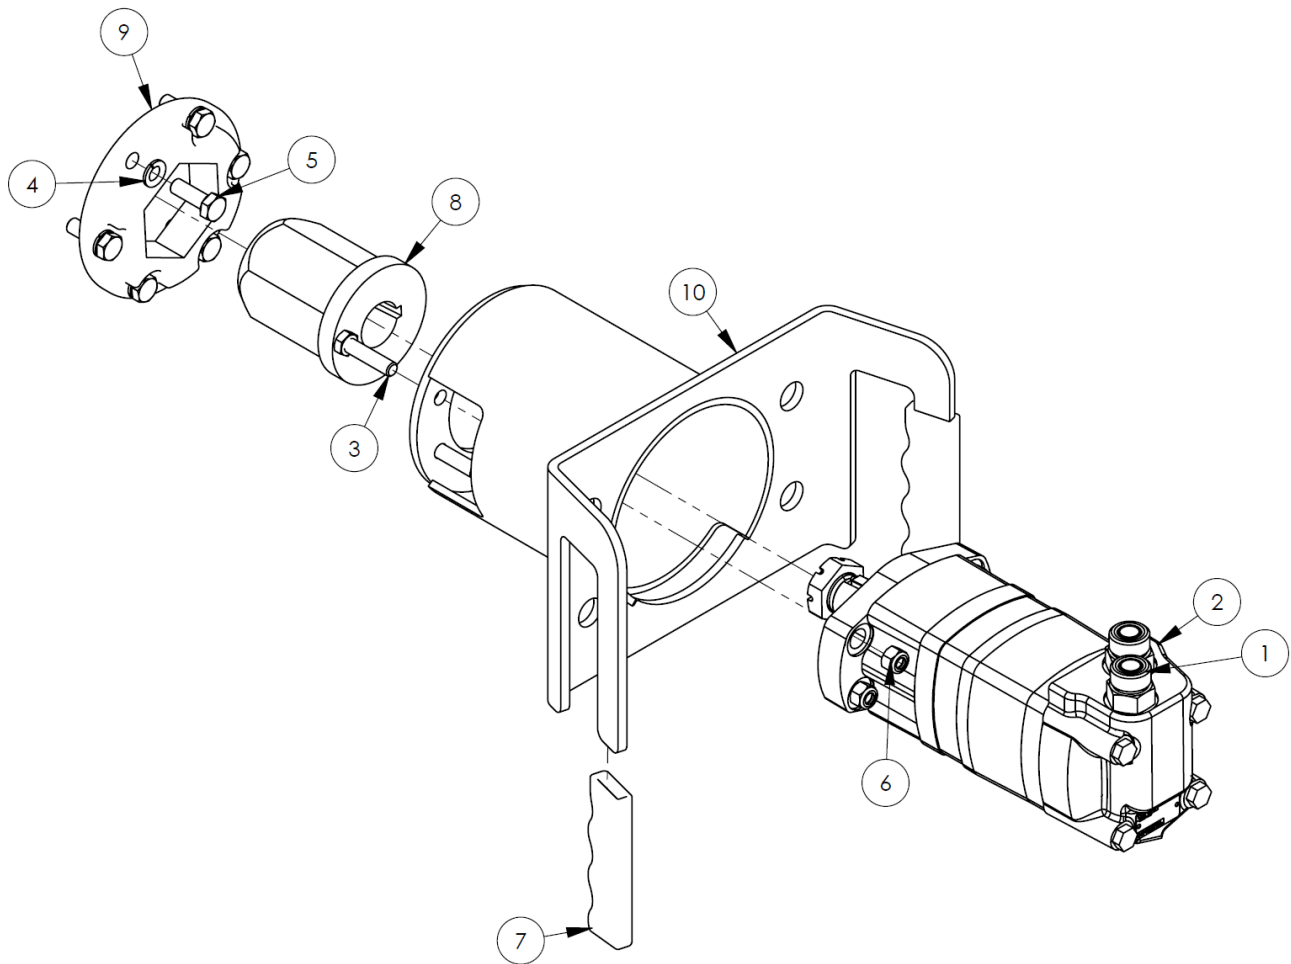

5' Pick-Up Pro Sweeper - 241 Series

Item	Qty	Part No.	Name	Additional Info
1	2	03-5901	Fitting 10MBo-10MFS	
2	1	03-6700	Hydraulic Motor 24.7 CID	
2.1	-	03-6721	Seal Kit	
2.2	-	07-9289	Replacement Key	
2.3	-	07-4568	Motor Shaft Lock Nut	
3	4	07-3655	.38" UNC X 1.50" Hex Capscrew - GR8	
4	6	07-3747	M10 Lock Washer	
5	6	07-3749	M10-1.5 X 30MM Hex Capscrew - CL10.9	
6	4	07-4036	.38" UNC Nylock Nut	
7	2	07-9249	Grip	
8	1	13-15206	Hex Hub	
9	1	13-16225	2.50" Hex Receiver Plate	
10	1	13-19466	Motor Bucket Mounting