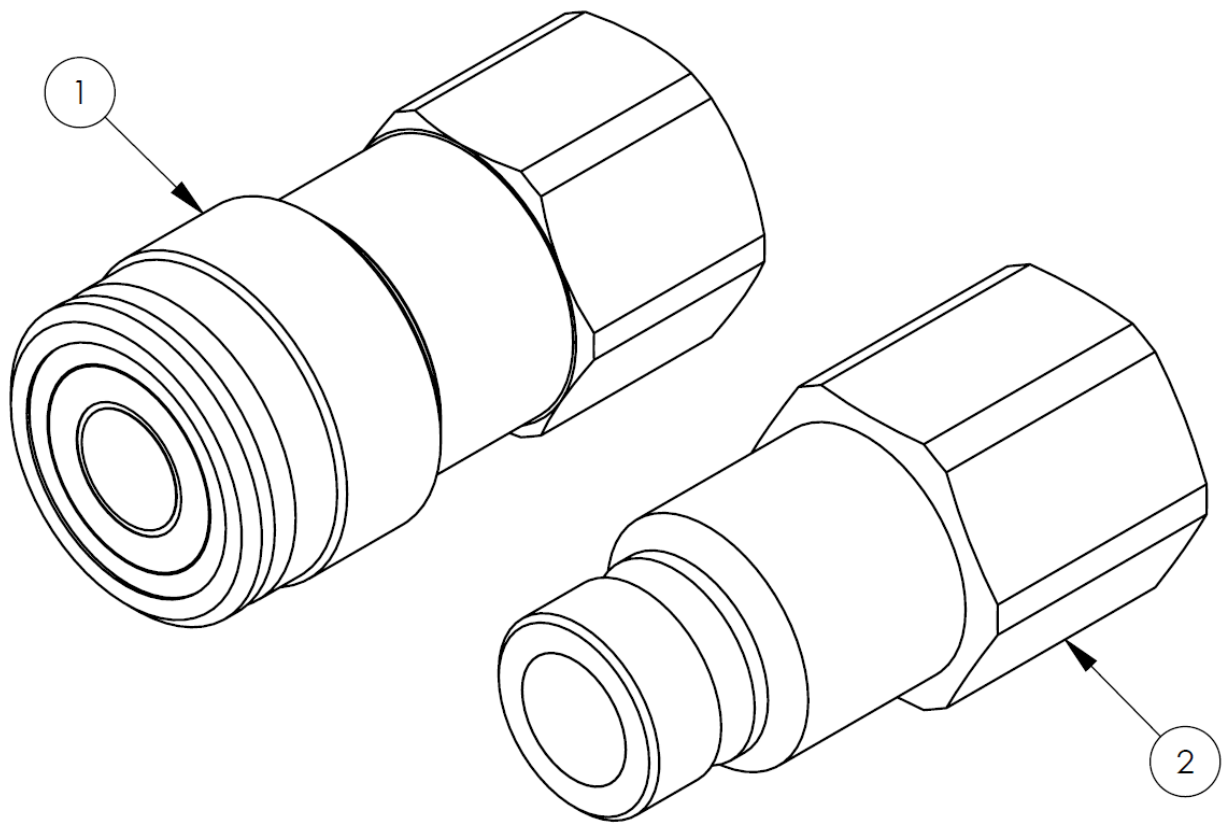

7' Pick-Up Pro Sweeper - 241 Series

Item	Qty	Part No.	Name	Additional Info
1	1	P272670	Female Quick Coupler 8FFS-12FBo	
2	1	P272671	Male Quick Coupler 8FFS-12FBo