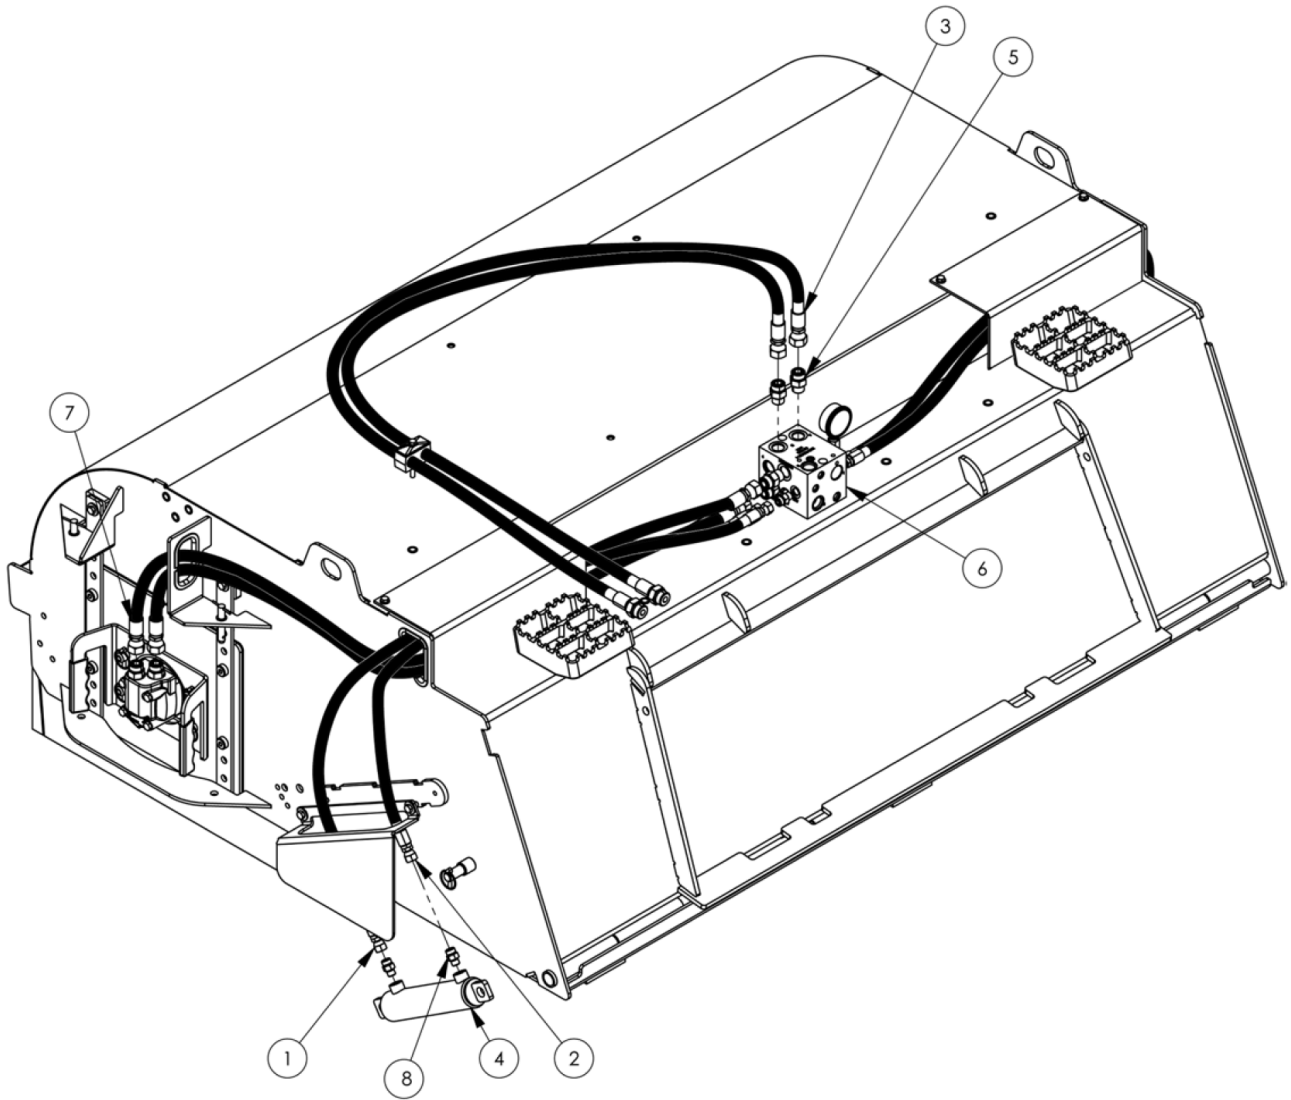

7' Pick-Up Pro Sweeper - 241 Series

Item	Qty	Part No.	Name	Additional Info
1	2	03-2270	Hose .38" X 72" 6FFS-6FFS	
2	2	03-2275	Hose .38" X 64" 6FFS-6FFS	
3	2	03-5653	Hose .50" X 120" 10FFS-12MBo	
4	2	03-5717	Cylinder Assembly	
4.1	-	46072	Replacement Seal Kit	
5	4	03-5901	Fitting 10MBo-10MFS	
6	1	03-6701	Manifold	
7	2	03-6707	Hose .50" X 81" 10FFS-10FFS	
8	8	LAF4229-0000	Fitting 6MBo-6MFS