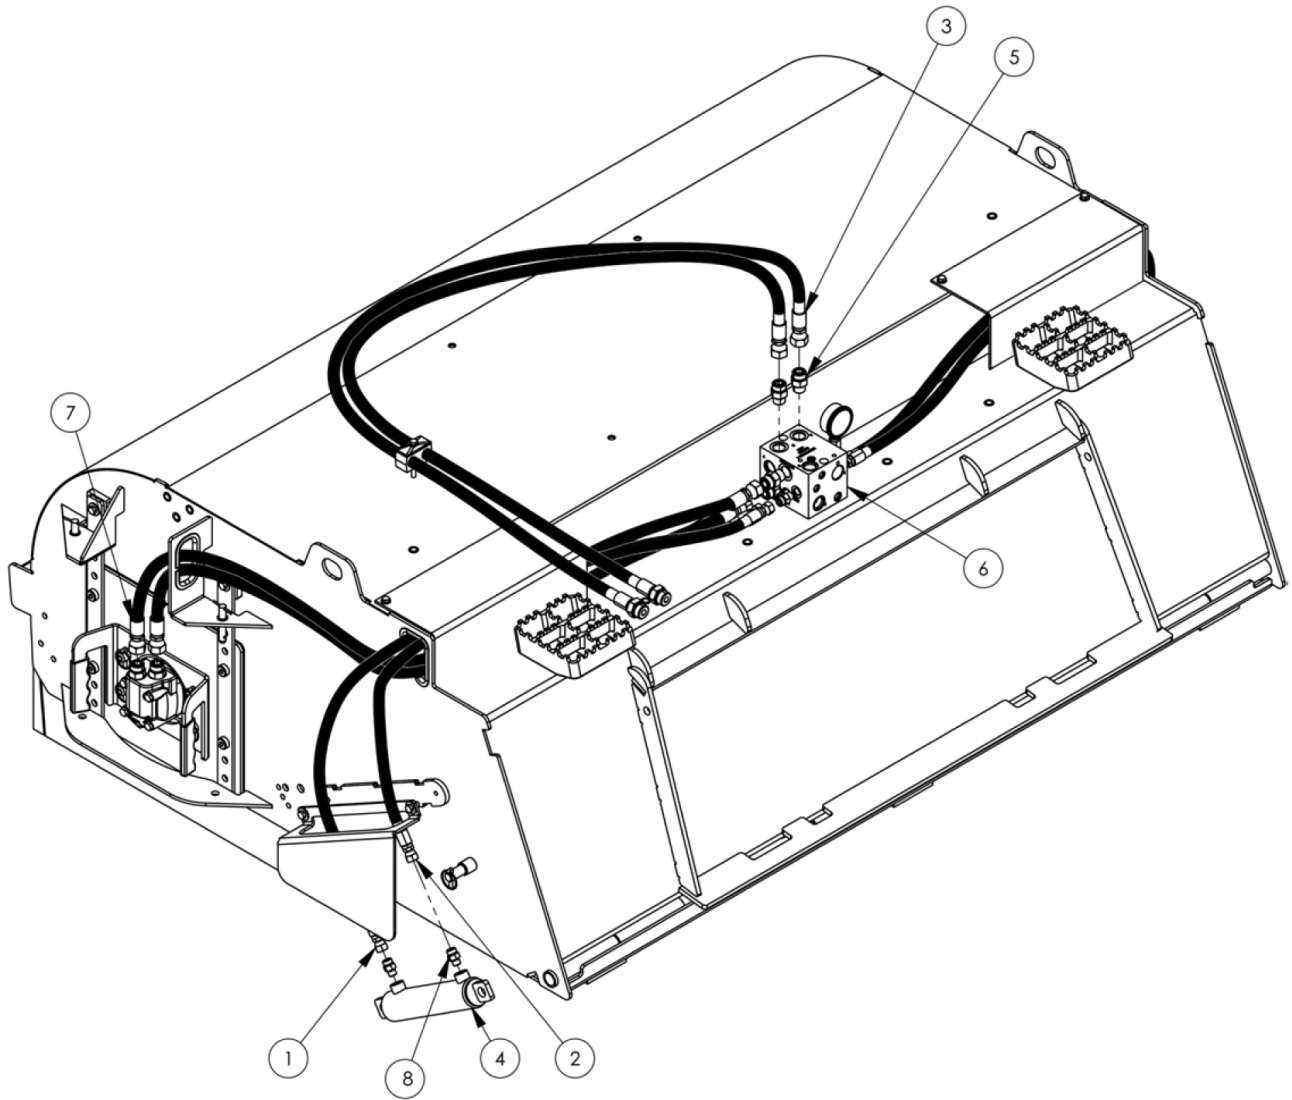

5' Pick-Up Pro Sweeper - 241 Series

Item	Qty	Part No.	Name	Additional Info
1	2	03-6705	Gasket	
2	2	03-6704	Hose .38" X 52" 6FFS-6FFS	
3	2	03-5653	Hose .50" X 120" 10FFS-12MBo	
4	2	03-5717	Cylinder Assembly	
4.1	-	46072	Replacement Seal Kit	
5	4	03-5901	Fitting 10MBo-10MFS	
6	1	03-6701	Manifold	
6.1	-	03-6718	Pressure Gauge	
7	2	03-6708	Hose .50" X 69" 10FFS-10FFS	
8	8	LAF4229-0000	Fitting 6MBo-6MFS