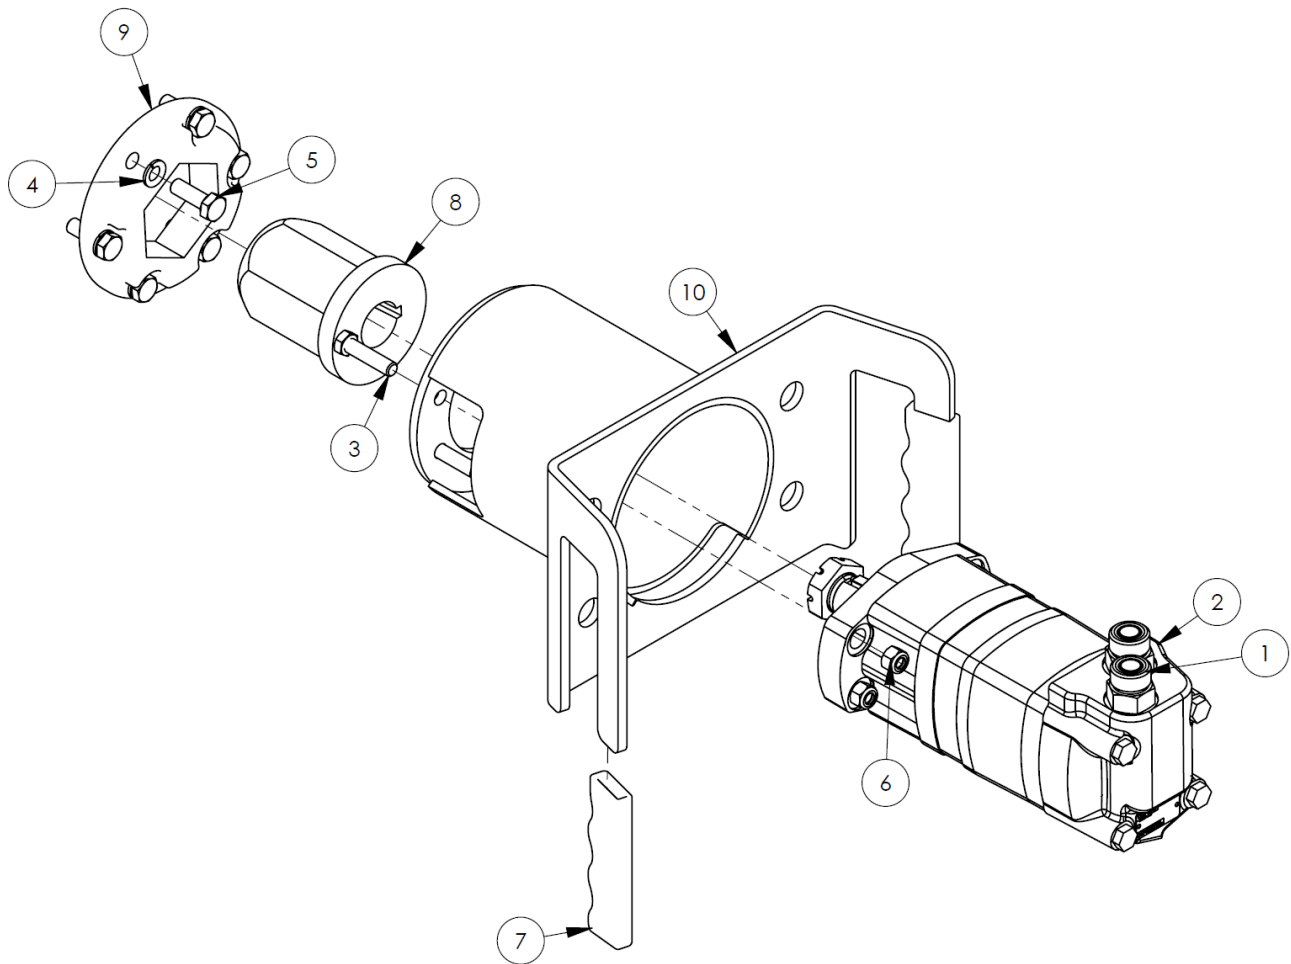

6' Pick-Up Pro Sweeper - 241 Series

Item	Qty	Part No.	Name	Additional Info
1	2	03-5901	Fitting 10MBo-10MFS	
2	1	03-6700	Hydraulic Motor 24.7 CID	
2.1	-	03-6721	Seal Kit	
2.2	-	07-9289	Replacement Key	
2.3	-	07-4568	Motor Shaft Lock Nut	
3	4	07-3655	.38" UNC X 1.50" Hex Capscrew - GR8	
4	6	07-3747	M10 Lock Washer	
5	6	07-3749	M10-1.5 X 30MM Hex Capscrew - CL10.9	
6	4	07-4036	.38" UNC Nylock Nut	
7	2	07-9249	Grip	
8	1	13-15206	Hex Hub	
9	1	13-16225	2.50" Hex Receiver Plate	
10	1	13-19466	Motor Bucket Mounting