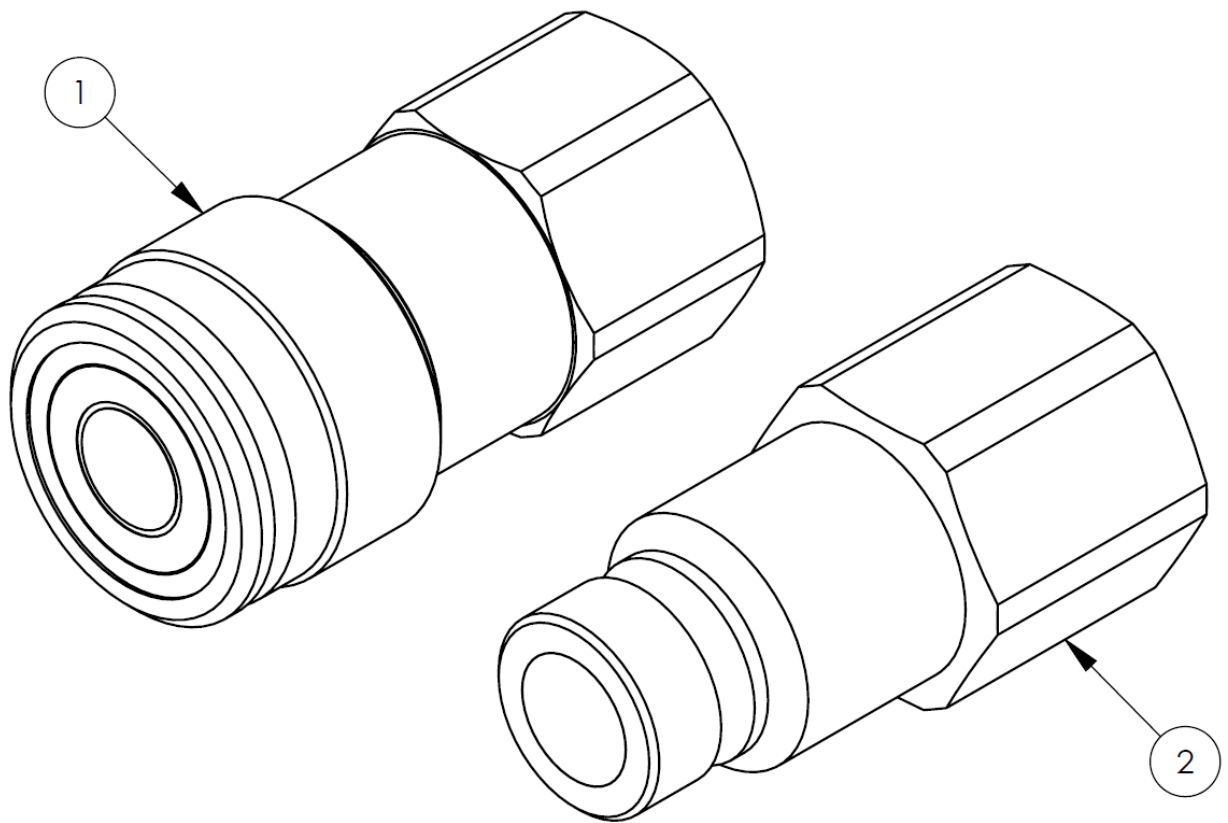

5' Pick-Up Pro Sweeper - 241 Series

Item	Qty	Part No.	Name	Additional Info
1	1	P272670	Female Quick Coupler 8FFS-12FBo	
2	1	P272671	Male Quick Coupler 8FFS-12FBo