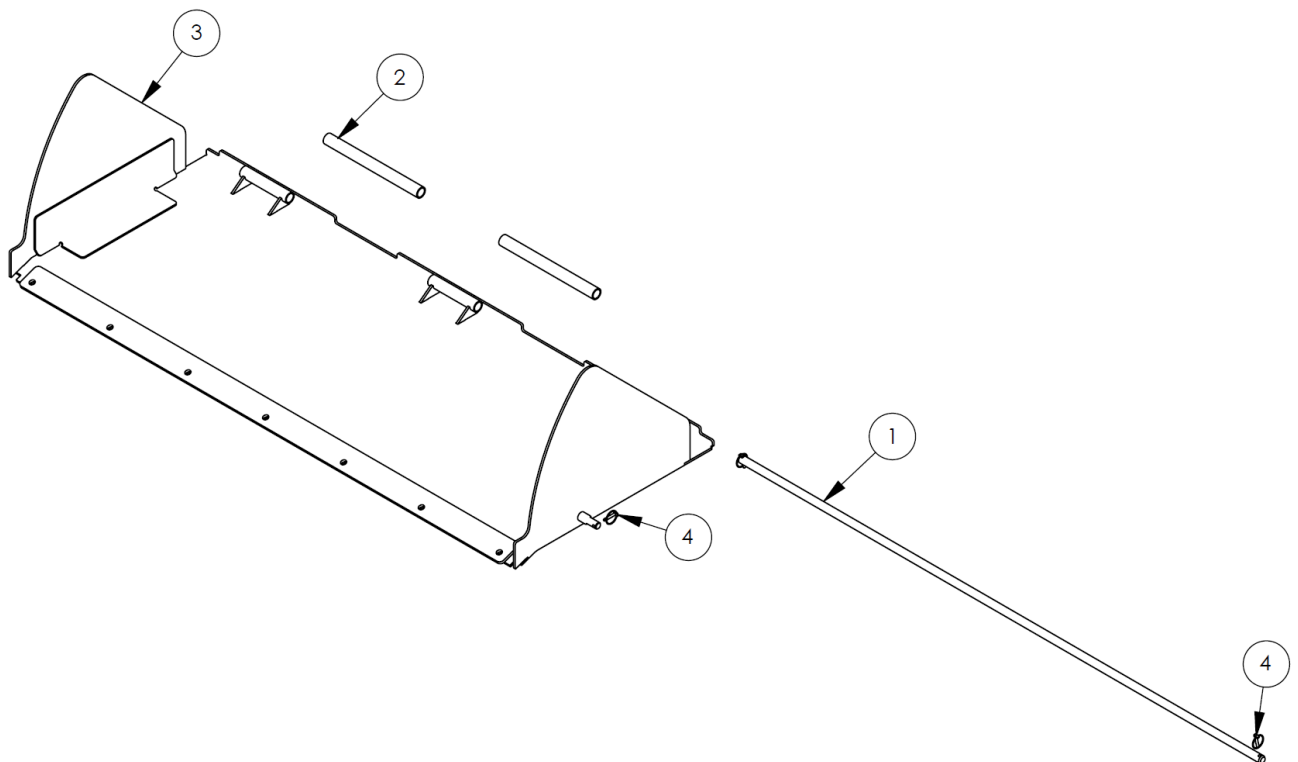

5' Pick-Up Pro Sweeper - 241 Series

Item	Qty	Part No.	Name	Additional Info
1	1	13-17038-5	Rod .88" X 63.50"	
2	2	13-19627-60	Tube 7.50"	
3	1	13-19457-60	5' High Dump Floor	
4	4	RHW8068-0000	Lynch Pin - .25"