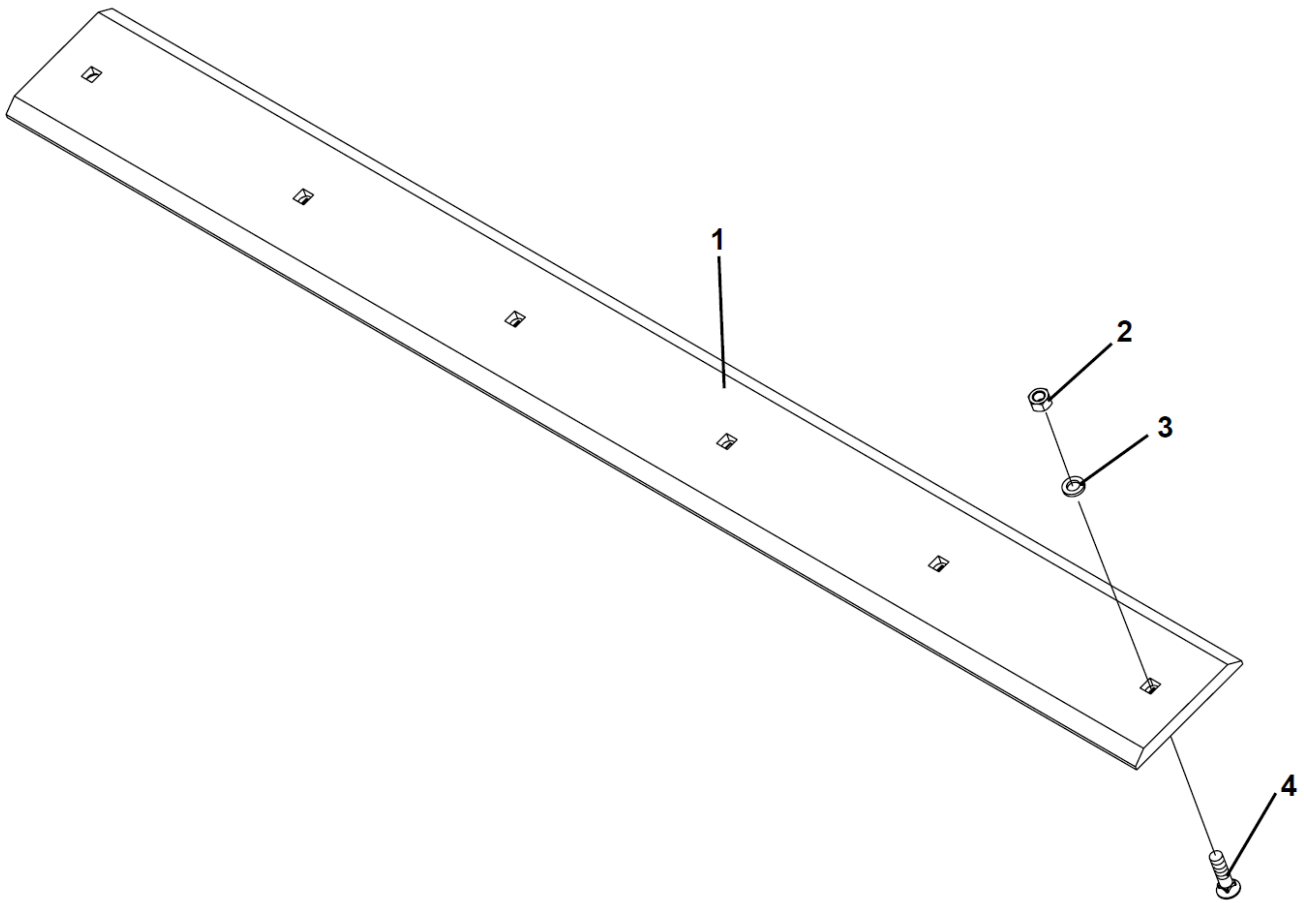

5' Pick-Up Pro Sweeper - 241 Series

Item	Qty	Part No.	Name	Additional Info
1	1	LAF8361	Bolt-On Cutting Edge .62" X 6" X 60"	
2	6	07-1764	.50" UNC Hex Nut - GR8	
3	6	07-1762	.50" Lock Washer	
4	6	07-8186	.50" UNC X 2.00" Plow Bolt - GR8