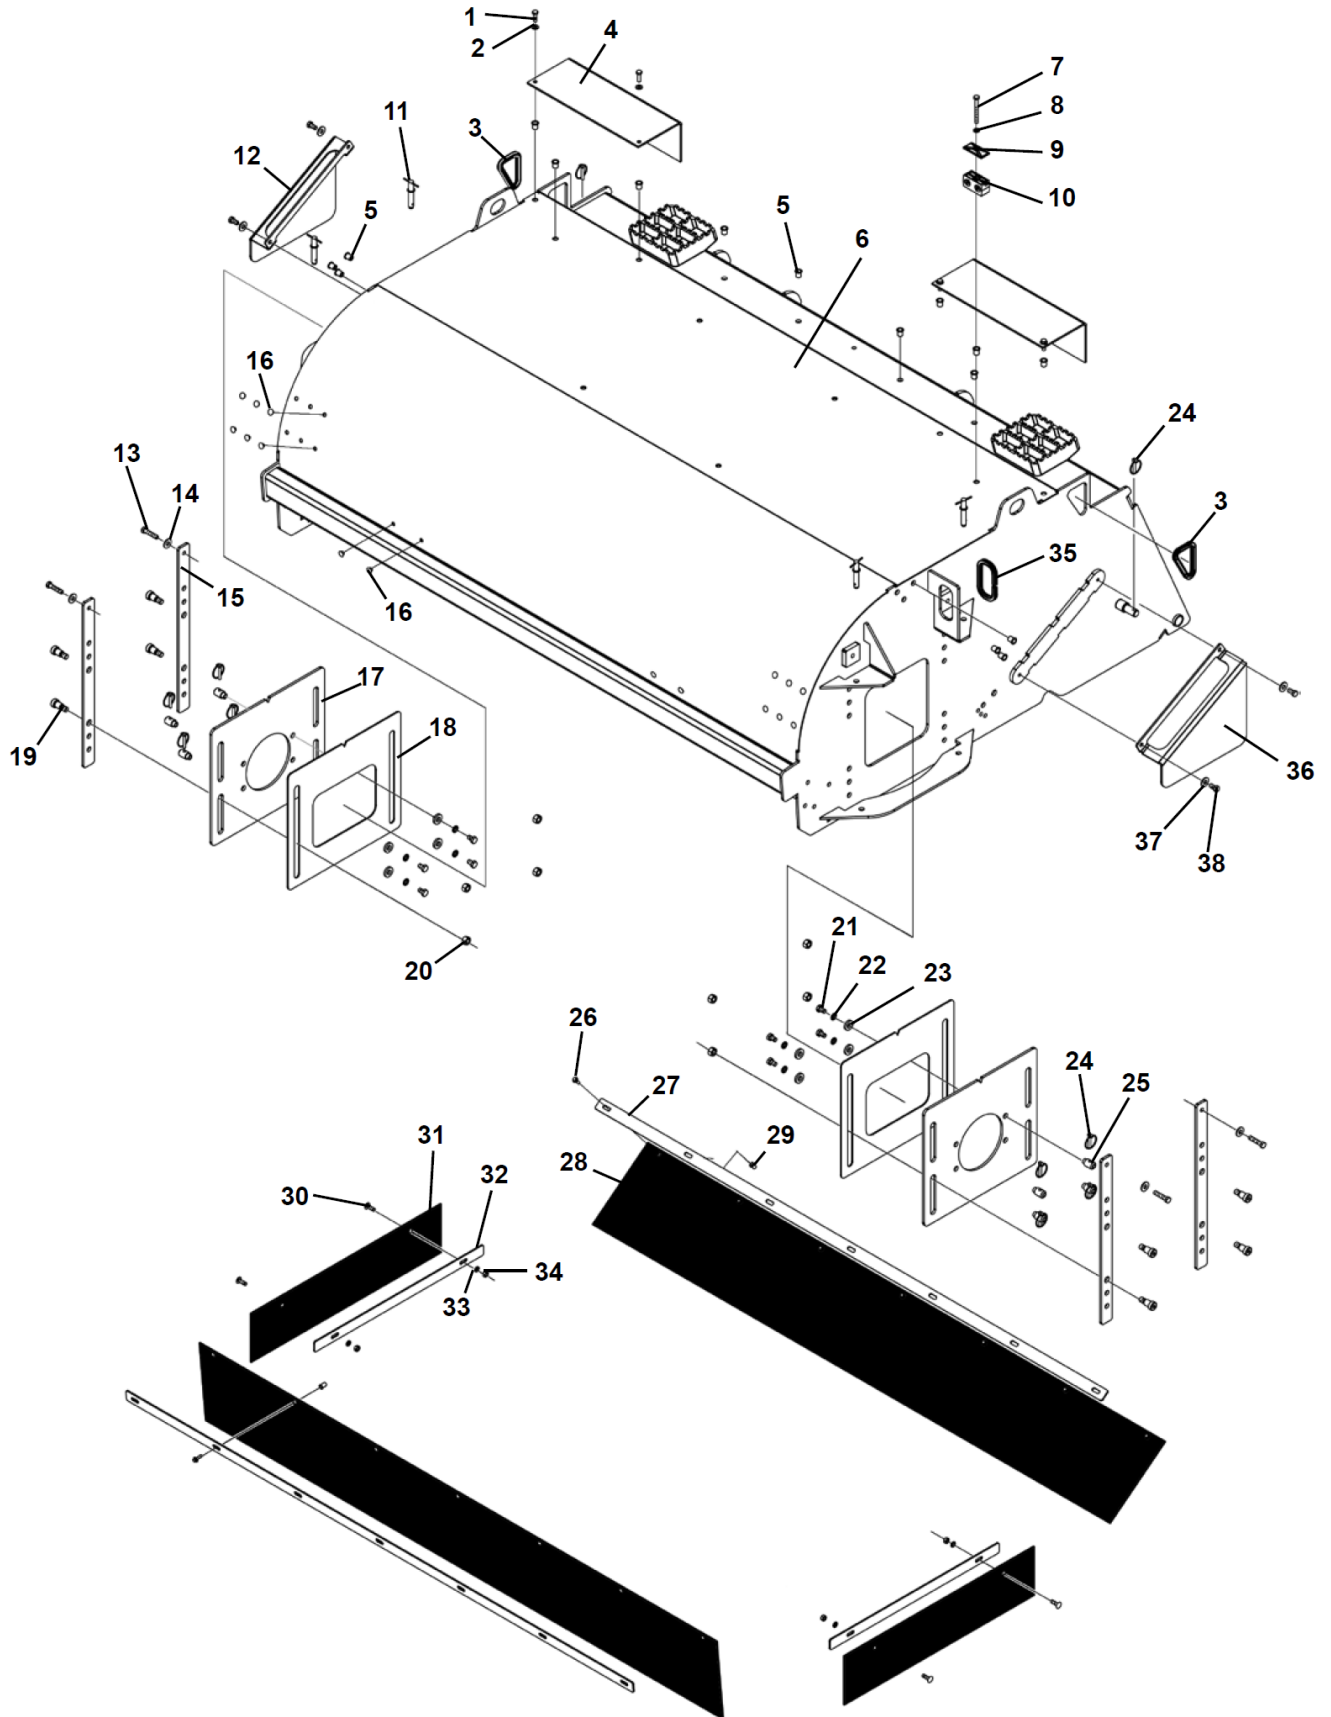

5' Pick-Up Pro Sweeper - 241 Series

Item	Qty	Part No.	Name	Additional Info
1	1	P272670	Female Quick Coupler 8FFS-12FBo	
2	1	P272671	Male Quick Coupler 8FFS-12FBo	

6' Pick-Up Pro Sweeper - 241 Series

Item	Qty	Part No.	Name	Additional Info
1	4	RHW1105-0000	.31" UNC X 1.00" Hex Capscrew	
2	4	P850105	.31" Flat Washer	
3	2	13-19619	Edge Guard	
4	2	13-19626	Hose Cover Plate	
5	16	RHW8642	.31" UNC Rivet Nut	
6	1	13-19546-72	6' Sweeper Frame	
7	1	07-3651	.31" UNC X 3.00" Hex Capscrew - GR8	
8	1	07-3273	.31" Lock Washer	
9	1	RHW8614	Cover Plate	
10	1	RHW8616	Hose Cradle	
11	4	07-7077	T-Handle Quick Release Pin	
12	1	13-19625	Cylinder Guard - Right	
13	4	07-3656	.38" UNC X 1.75" Hex Capscrew - GR8	
14	4	07-3279	.38" Flat Washer - GR8	
15	4	13-19465	Retainer Plate	
16	16	LAF9853	.38" Plug - Plastic	
17	2	13-19464	Slider Plate	
18	2	07-9235	Slider Wear Plate	
19	8	07-10058	.62" X .75" Socket Head Shoulder Capscrew	
20	8	RHW7403-0000	.50" UNC Torque Lock Nut	
21	8	07-6769	M10-1.5 X 16mm Hex Capscrew - CL10.9	
22	8	07-3747	M10 Lock Washer	
23	8	P852608	.50" Hard Washer	
24	10	RHW8068-0000	Lynch Pin - .25"	
25	8	13-14083	Motor Mounting Stud	
26	14	07-2952	M6-1.00 X 20mm Hex Flange Head Capscrew	
27	2	13-15277	Plate .12" X 1.25" X 72"	
28	2	13-19462-72	72" Flap	
29	14	07-2956	M6-1.00 Insert Nut	
30	4	07-5933	M8-1.25 X 25mm Carriage Bolt - CL8.8	