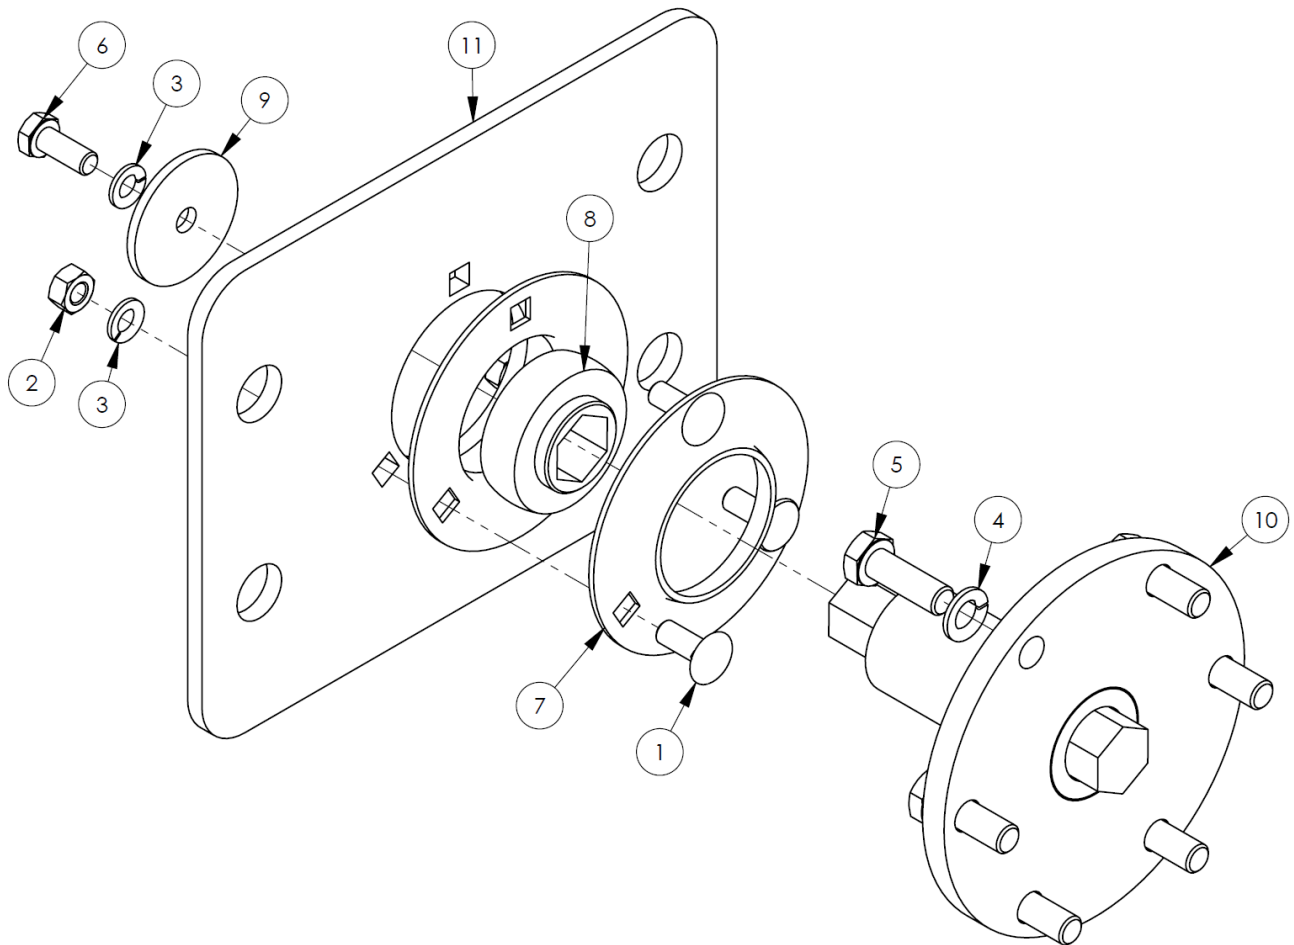

7' Pick-Up Pro Sweeper - 241 Series

Item	Qty	Part No.	Name	Additional Info
1	3	07-2950	M8-1.25 X 20mm Carriage Bolt - CL8.8	
2	3	07-3737	M8-1.25 Hex Nut - CL10	
3	4	07-3738	M8 Lock Washer	
4	6	07-3747	M10 Lock Washer	
5	6	37-3749	M10-1.50 X 30mm Hex Capscrew - CL10.9	
6	1	07-3777	M8-1.25 X 20mm Hex Capscrew - CL10.9	
7	2	08-0008	Flange Bearing - 3 Bolt	
8	1	08-0037	Bearing	(.62" Hex without Hub)
9	1	13-11903	.34" Flat Washer	
10	1	13-16923	Hex Shaft Idler - Bolt-On	
11	1	13-19286	Mounting Plate