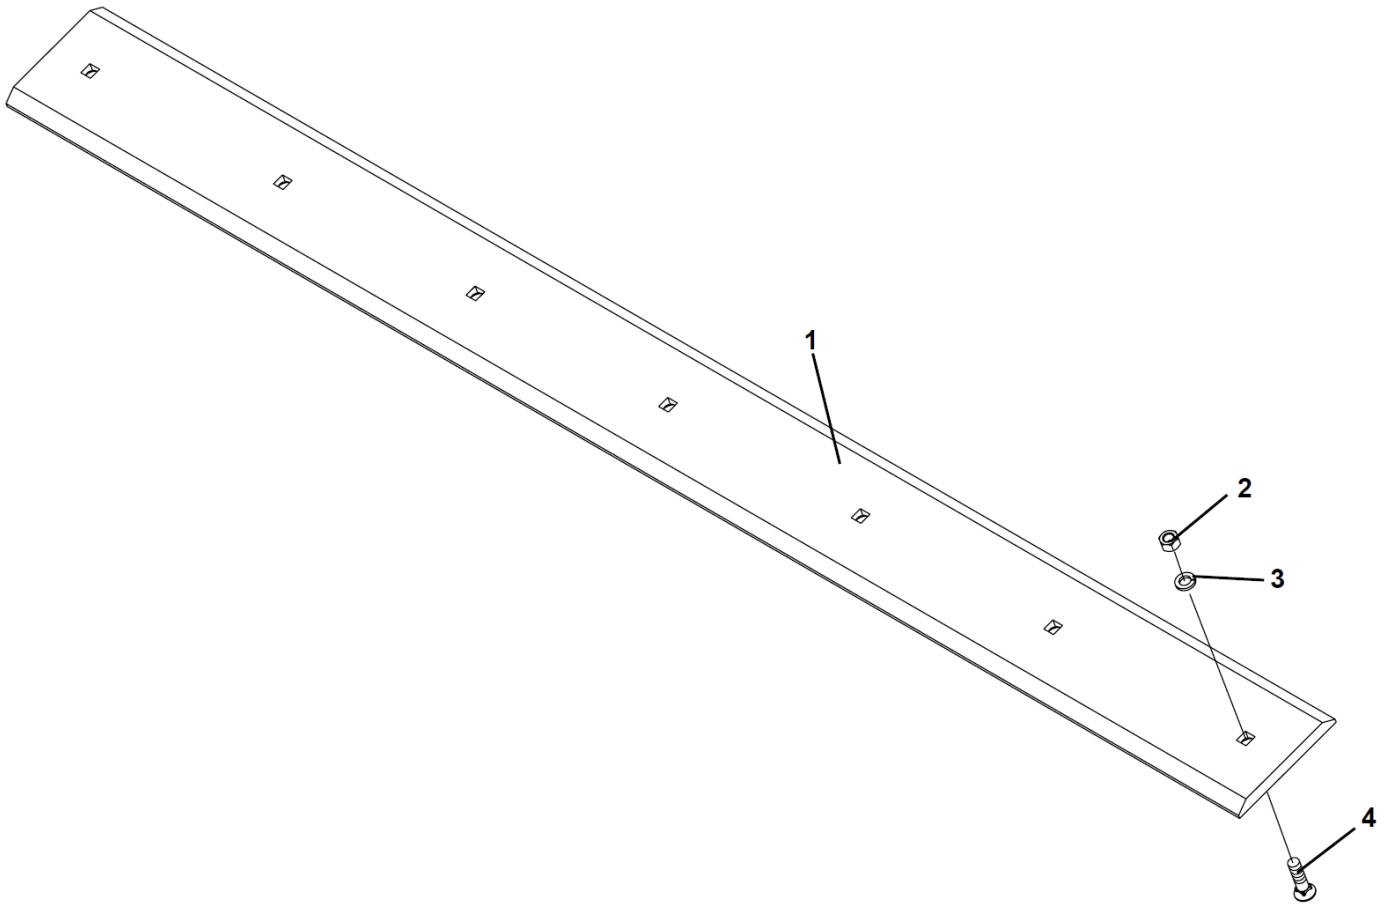

6' Pick-Up Pro Sweeper - 241 Series

Item	Qty	Part No.	Name	Additional Info
1	1	LAF2803	Bolt-On Cutting Edge .62" X 6" X 72"	
2	7	07-1764	.50" UNC Hex Nut - GR8	
3	7	07-1762	.50" Lock Washer	
4	7	07-8186	.50" UNC X 2.00" Plow Bolt - GR8