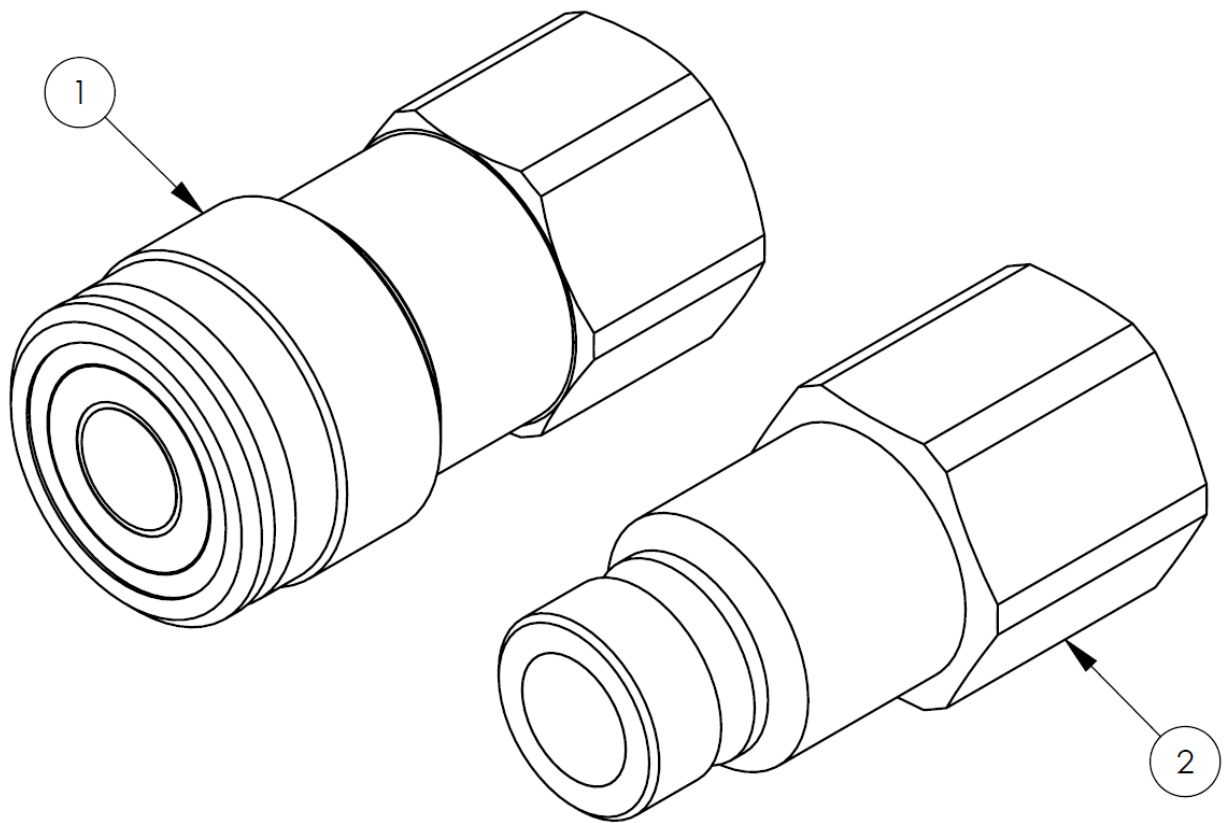

6' Pick-Up Pro Sweeper - 241 Series

Item	Qty	Part No.	Name	Additional Info
1	1	P272670	Female Quick Coupler 8FFS-12FBo	
2	1	P272671	Male Quick Coupler 8FFS-12FBo