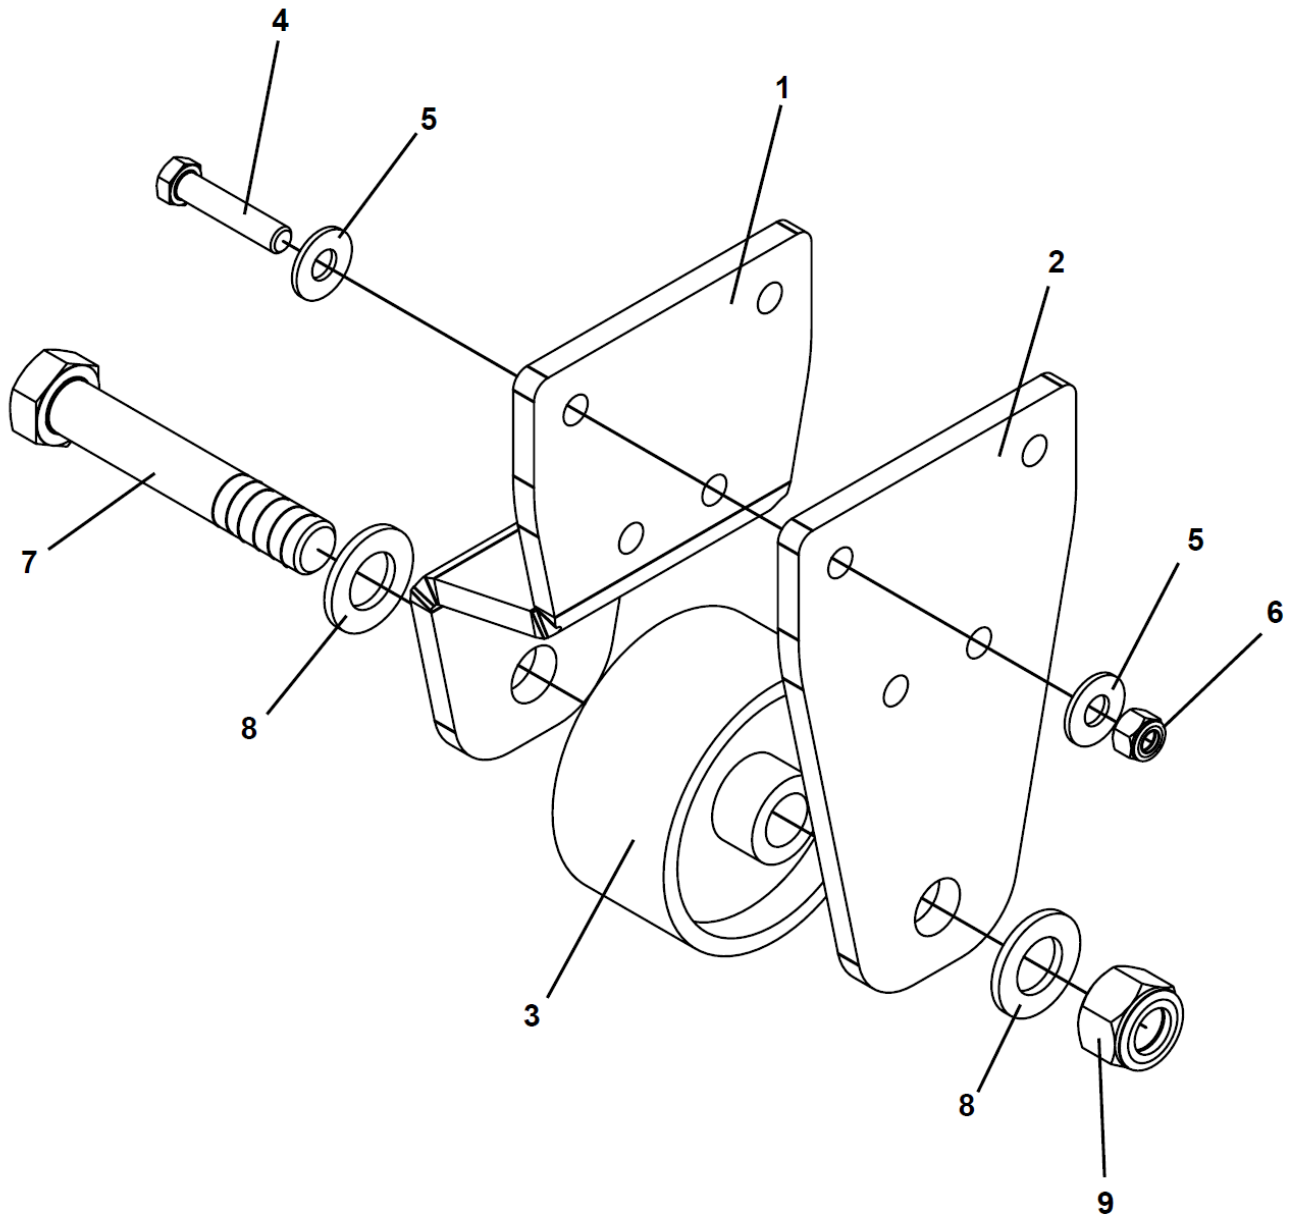

6' Pick-Up Pro Sweeper - 241 Series

Item	Qty	Part No.	Name	Additional Info
1	1	13-19614	Outer Wheel Bracket	
2	1	13-19613	Inner Wheel Bracket	
3	1	07-9248	Caster Wheel	
4	4	07-3656	.38" UNC X 1.75" Hex Capscrew - GR8	
5	8	07-3279	.38" Flat Washer - GR8	
6	4	07-4036	.38" UNC Nylock Nut	
7	1	P101218	.75" UNC X 4.50" Hex Capscrew	
8	2	P850812	.75" SAE Washer	
9	1	07-7687	.75" UNC Nylock Nut - GR8