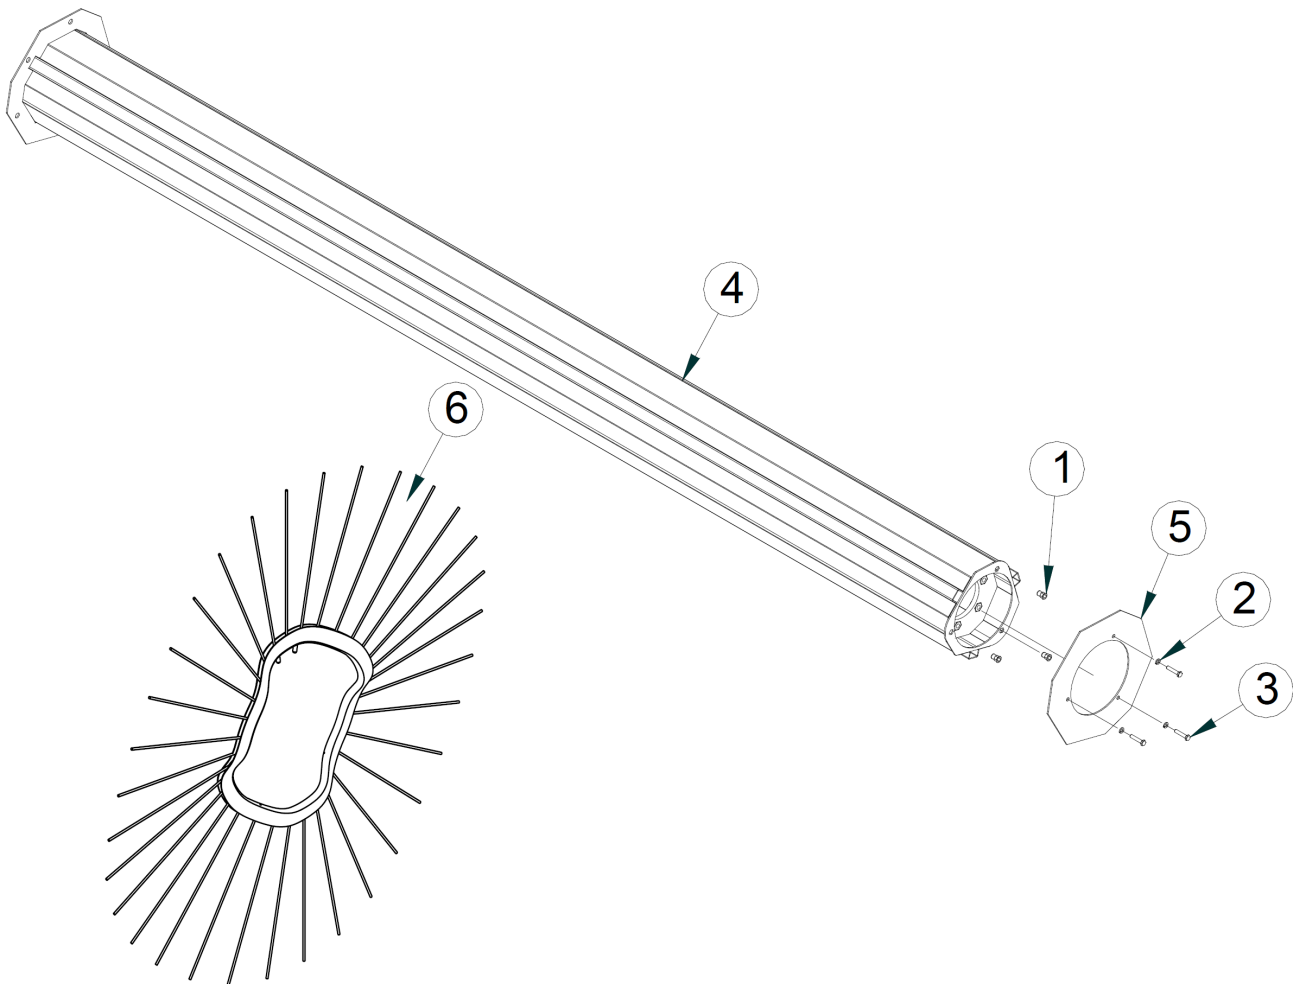

5' Pick-Up Pro Sweeper - 241 Series

Item	Qty	Part No.	Name	Additional Info
1	3	07-3617	M6-1.00 Insert Nut	
2	3	07-3730	M6 Lock Washer	
3	3	07-3731	M6-1.0 X 30MM Hec Capscrew CL10.9	
4	1	13-19461-60	Core 8" X 60"	
5	1	13-15662	Retainer Plate	
6	-	01-1156	26" Brush Kit - Mixed	Includes 33 Mixed Brushes
6	-	01-0873	26" Brush Kit - Poly	Includes 33 Poly Brushes