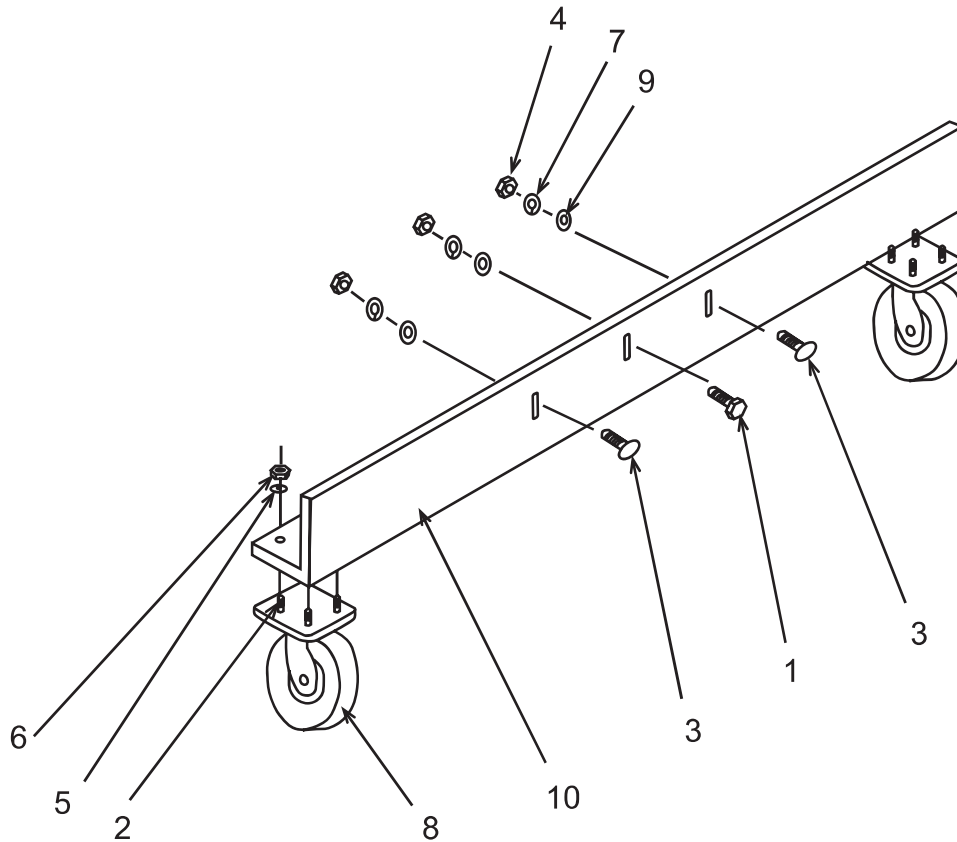

## 13-1603 for RLH/RLCH/Loader

Item	Part	Qty	Description
1.	07-0066	1	Screw, Cap, 5/8-11 x 2
2.	07-3708	8	Bolt, Carriage, 1/2-13 x 1 1/2
3.	07-0120	2	Bolt, Carriage, 5/8-11 x 2
4.	07-1294	3	Nut, Hex, 5/8-11
5.	07-1762	8	Washer, Lock, Split, 1/2
6.	07-1764	8	Nut, Hex, 1/2-13
7.	07-1872	3	Washer, Lock, Split, 5/8
8.	07-1892	2	Caster, Assembly, 8 inch
9.	07-3120	2	Washer, Flat, 5/8
10.	13-1602	1	Angle, Mounting, Caster