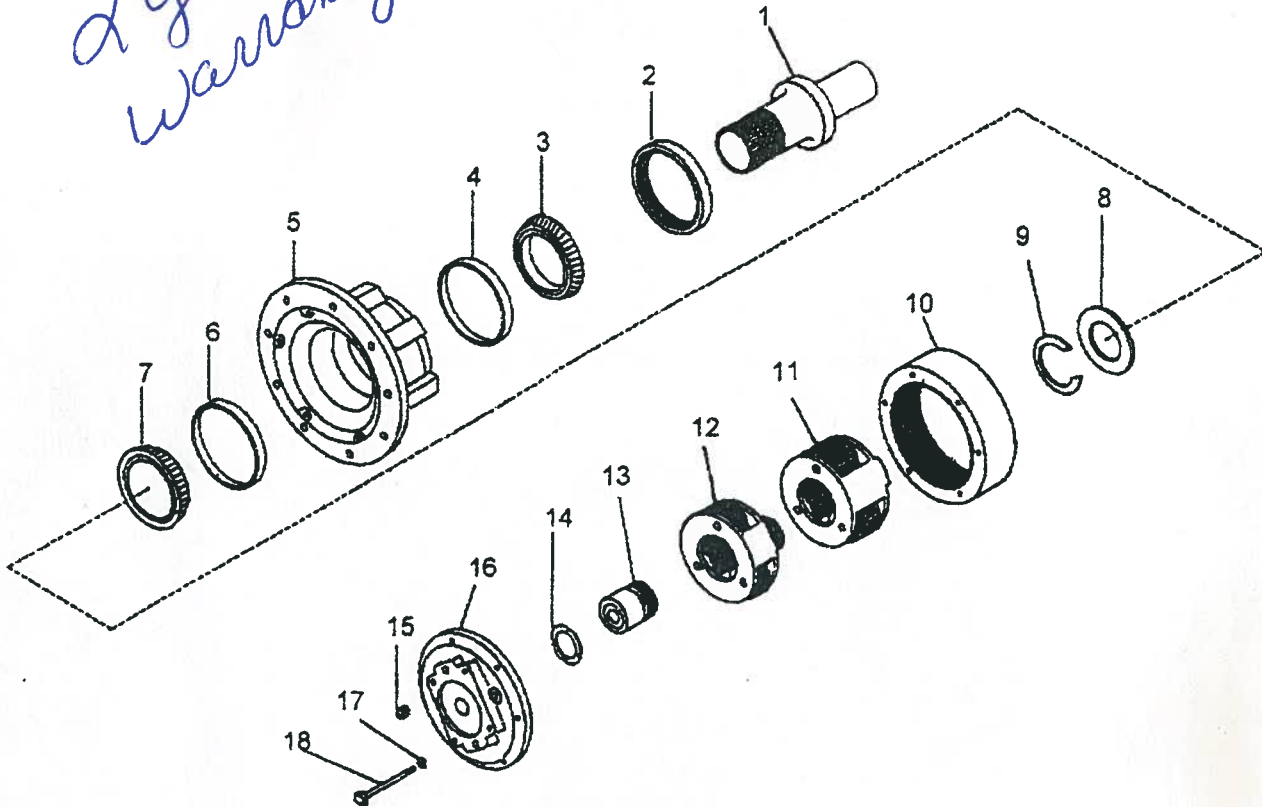

**MODELS 3450 & 4450 PLANETARY GEAR REDUCTION
EXPLODED VIEW & PARTS LIST**

*2 year
warranty*

<u>REF. #</u>	<u>PART #</u>	<u>DESCRIPTION</u>	<u>QTY REQ'D</u>
1	22443	2" Round Output Shaft	1
1	22444	2" Hexagon Output Shaft	1
2	22445	Oil Seal	1
3	22446	Outer Bearing Cone	1
4	22447	Outer Bearing Cup	1
5	22448	Hub	1
6	22449	Inner Bearing Cup	1
7	22450	Inner Bearing Cone	1
8	22451	Thrust Washer	1
9	22452	Retaining Ring Set	1
10	22453	Ring Gear	1
11	22454	Secondary Carrier Assy	1
12	22455	Primary Carrier Assy	1
13	22456	Sun Gear	1
14	22439	Thrust Washer	1
15	22457	Magnetic Pipe Plug, 1/2"	1
16	22459	Cover	1
17	22432	Flat Washer	12
18	22460	Bolt	12

No Seal Kit