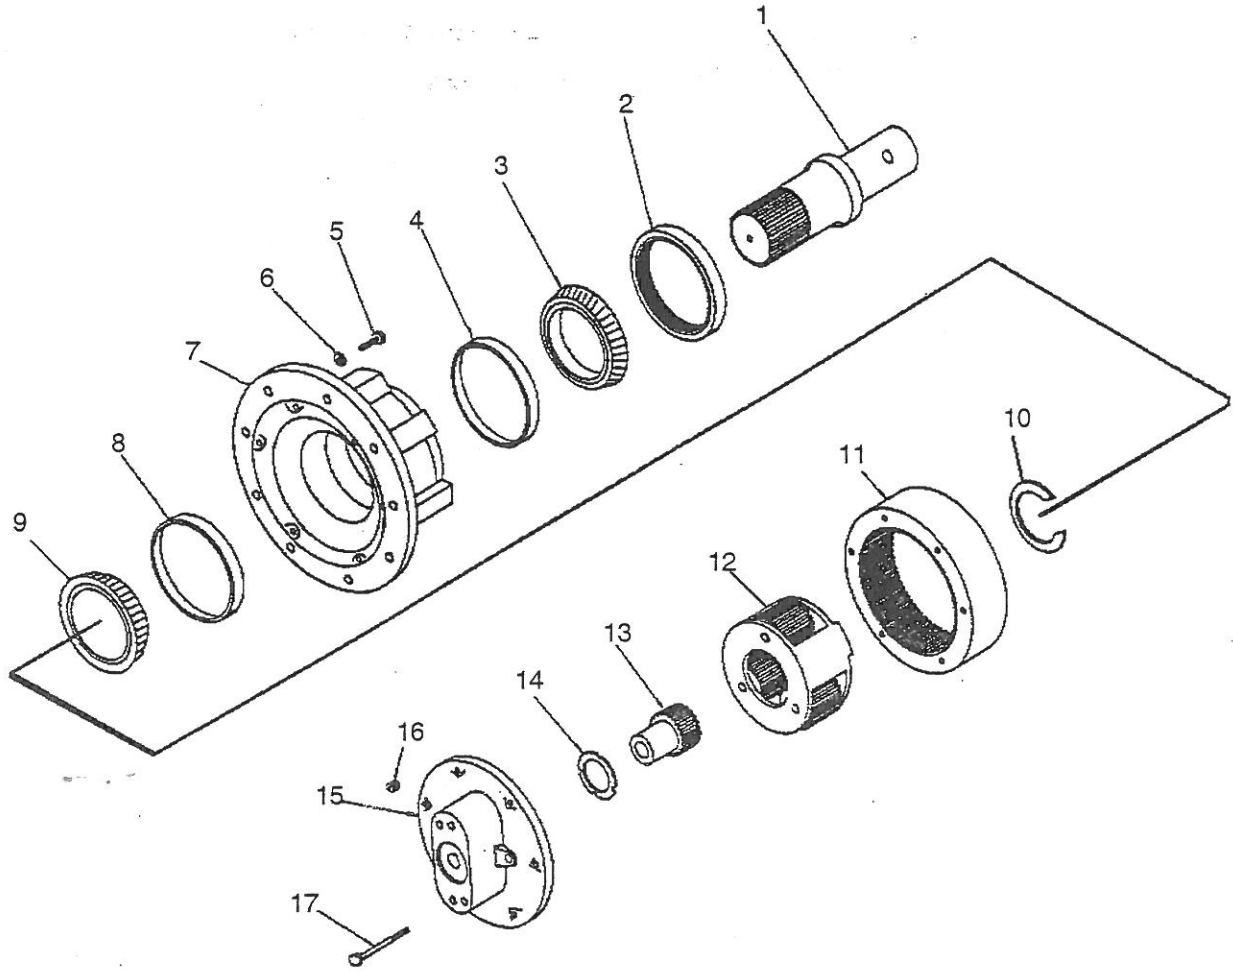

**Models 850,950,1350,1450,1850,1950,2250,2450 Planetary Gear Reduction  
Exploded View & Parts List**

REF.#	Part #	Description	QTY Req'd
1	22426	2" Round Output Shaft	1
1	22427	2" Hexagon Output Shaft	1
1	22464	2 9/16" Round Output Shaft	1
2	45695	Oil Seal	1
3	22429	Bearing Cone	1
4 & 8	22430	Bearing Cups	2
5	22431	Bolts	6
6	22432	Flat Washers	6
7	22433	Hub	1
9	22434	Bearing Cone	1
10	22435	Retaining Ring Set	1
11	22436	Ring Gear	1
12	22437	Carrier Assembly	1
13	22438	Sun Gear	1
14	22439	Thrust Washer	1
15	22440	Cover	1
16	22441	Magnetic 1/4" Pipe Plug	1
17	22442	Bolts	8