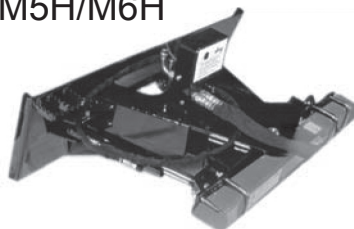

M5H/M6H

Enjoy total angling operation from your mini-skid steer!
For maximum control and productivity...this is the package that made Harley famous.

PH: (800) 456-7100

www.paladinbrands.com