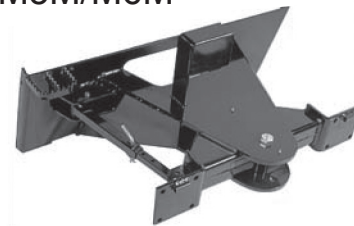

M5M/M6M

A simple yet rugged yoke assembly allows the rake to angle 20 degrees to either side for wind-rowing. No extra valves, hoses, or wires means you get extra capabilities at a reasonable cost. Get the complete raking function you want in an affordable, uncomplicated package.