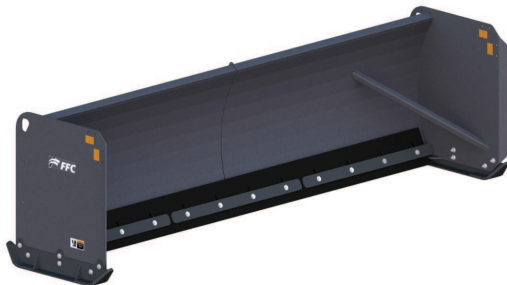

233 Series (3ft x 3ft) Snow Push Specifications

Model	Path Width	Working Height	Depth	Overall Width	Weight (approx)
23396	95.5"	41.3"	41.5"	101.5"	1100 lbs
23320	119.5"	41.3"	41.5"	125.5"	1230 lbs
23344	143.5"	41.3"	41.5"	149.5"	1375 lbs
23368	167.5"	41.3"	41.5"	173.5"	1505 lbs

Carrier Specifications: Lift Capacity: <11,000 lbs; Operating Weight <20,000 lbs

Subject to change without notice.