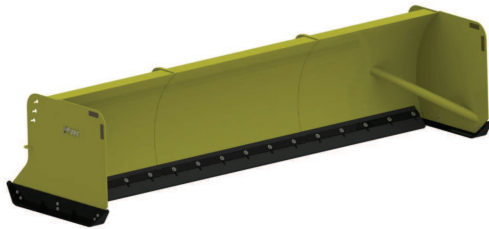

Snow Pushes

The FFC **Snow Push**, by Paladin is engineered of heavy-duty, fully welded steel with 3/8" thick end plates to capture and remove even the heaviest snow without leaving windrows or spillover. For SSL, Compact Utility Loaders, Small Wheel Loaders and Backhoe Loaders.

- Moves large volumes of snow efficiently.
- Rubber edge standard on all models.
- Ideal for waste water, manure, feed lot and food cleanup.
- Optional Pull Back Kit draws back snow from buildings, fences and confined areas.

228 Series (4 ft x 4 ft) Snow Push Specifications

Model	Path Width	Working Height	Depth	Overall Width	Weight (approx)
22812	142.5"	48.8"	71.8"	149.7"	2485
22814	166.5"	48.8"	71.8"	173.7"	2660
22816	190.5"	48.8"	71.8"	197.7"	2835
22820	238.5"	48.8"	71.8"	245.7"	3185

Carrier Specifications: Lift Capacity: <9,500 lbs; Operating Weight <30,000 lbs