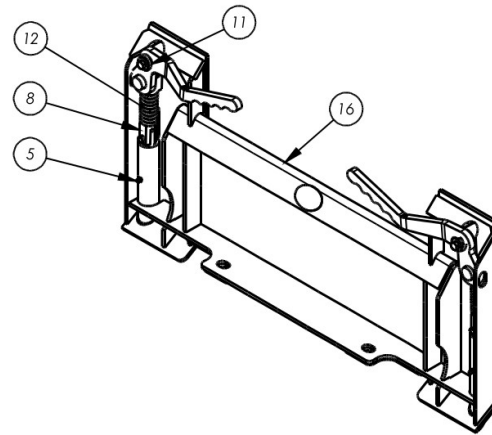

888-317-5878  
www.talet.ca

103633  
Universal Mini Adapter to  
Bobcat MT50/MT52/S70

ITEM NO.	PART NUMBER	QTY.	DESCRIPTION
1	1044	2	.38-16 UNC X 1.25 HHCS
2	1514	2	.38 FLAT WASHER
3	4338	1	DECAL, MADE IN USA
4	4350	1	BRADCO SERIAL PLATE
5	6616	2	ZERK, GREASE, 25-28NF
6	33056	4	TUBE, SPACER
7	40113	1	DECAL LOGO BRADCO 1.50 X 6.19
8	87329	2	CLEVIS, PIN LOCK
9	87330	2	BEARING END, LOCK PIN
10	87331	1	HANDLE LOCK, LEFT
11	87333	2	SPRING, LOCK HANDLE
12	87334	2	SPRING, LOCK CLEVIS
13	87335	2	BOLT, SHOULDER
14	87337	2	ROLL PIN
15	87342	1	HANDLE LOCK, RIGHT
16	103634	1	ADAPTER HITCH WLD
17	109190	2	PIN LOCK